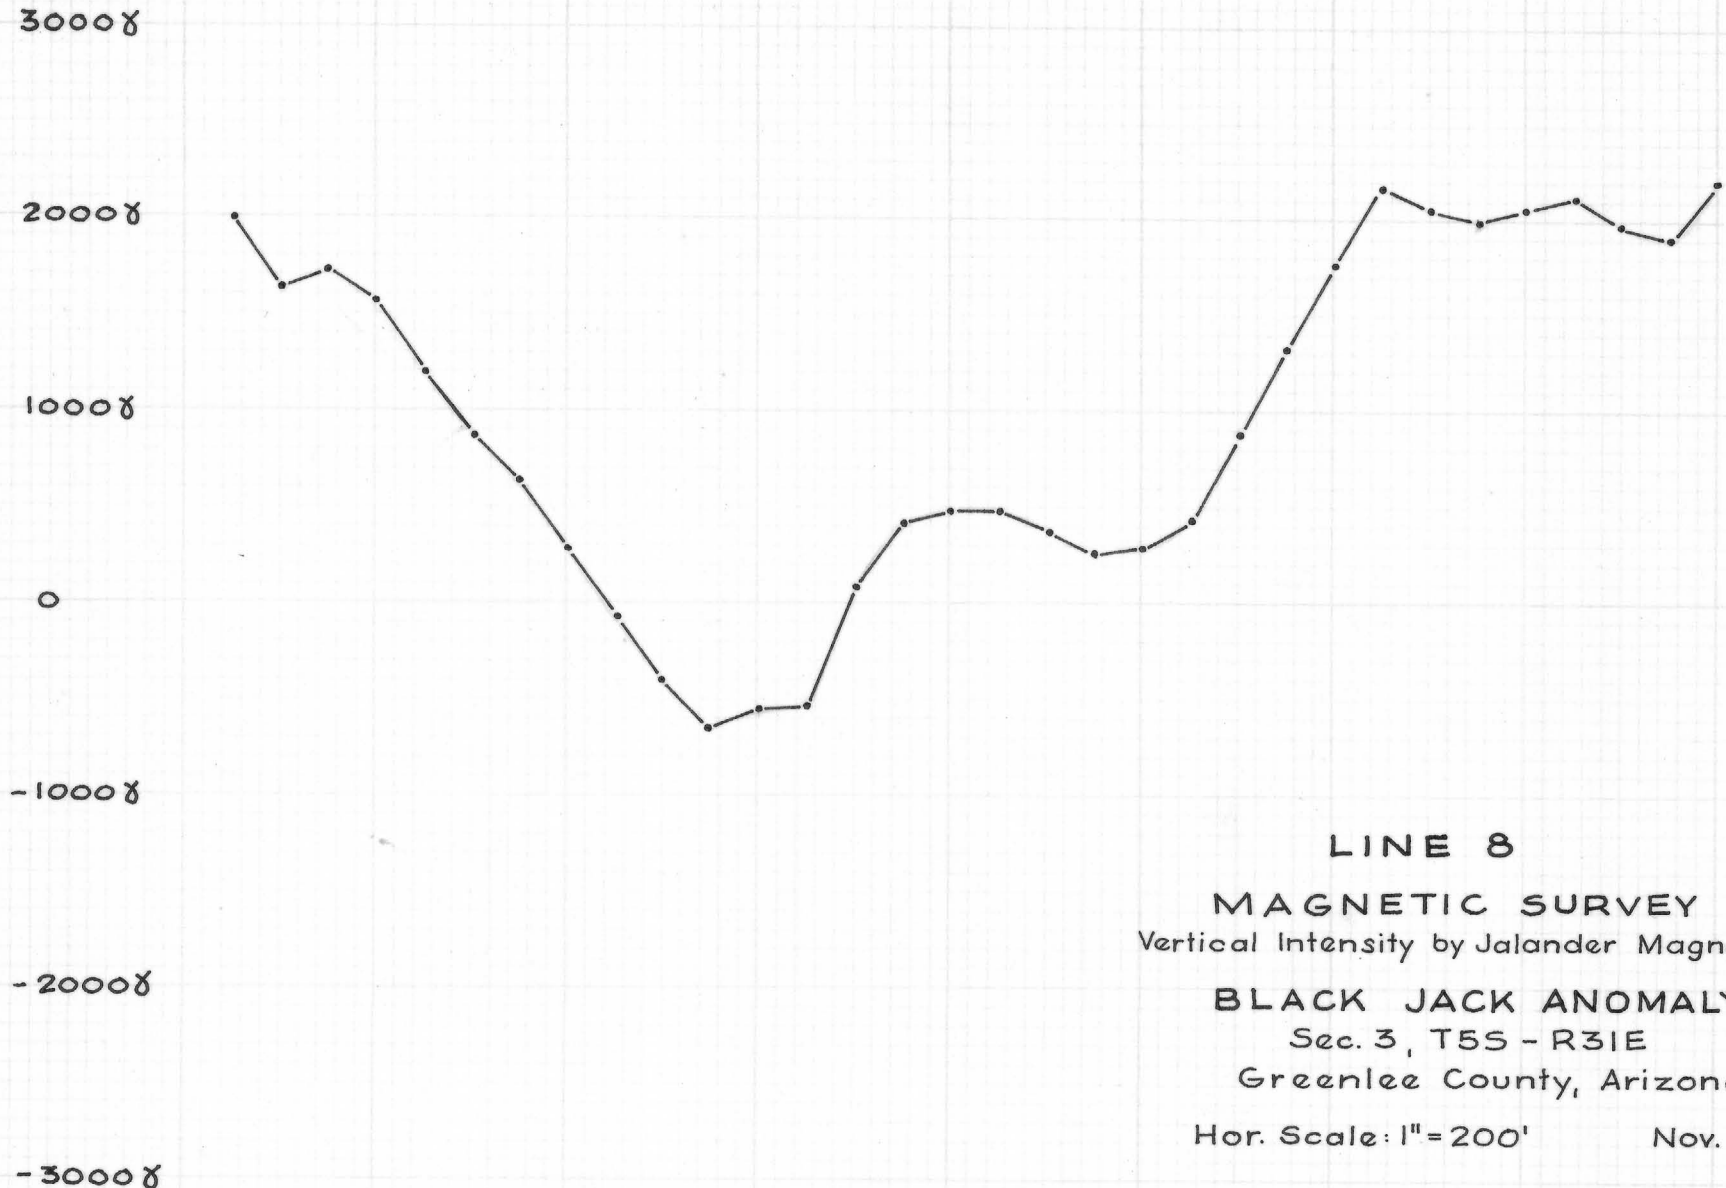

LOOKING WEST

3000γ

2000γ

1000γ

0

-1000γ

-2000γ

-3000γ

LINE 8

MAGNETIC SURVEY

Vertical Intensity by Jalander Magnetometer

BLACK JACK ANOMALY

Sec. 3, T5S - R31E

Greenlee County, Arizona

Hor. Scale: 1" = 200'

Nov. 1962

PRINTED ON CLEARPRINT 1000-H  
023-1930