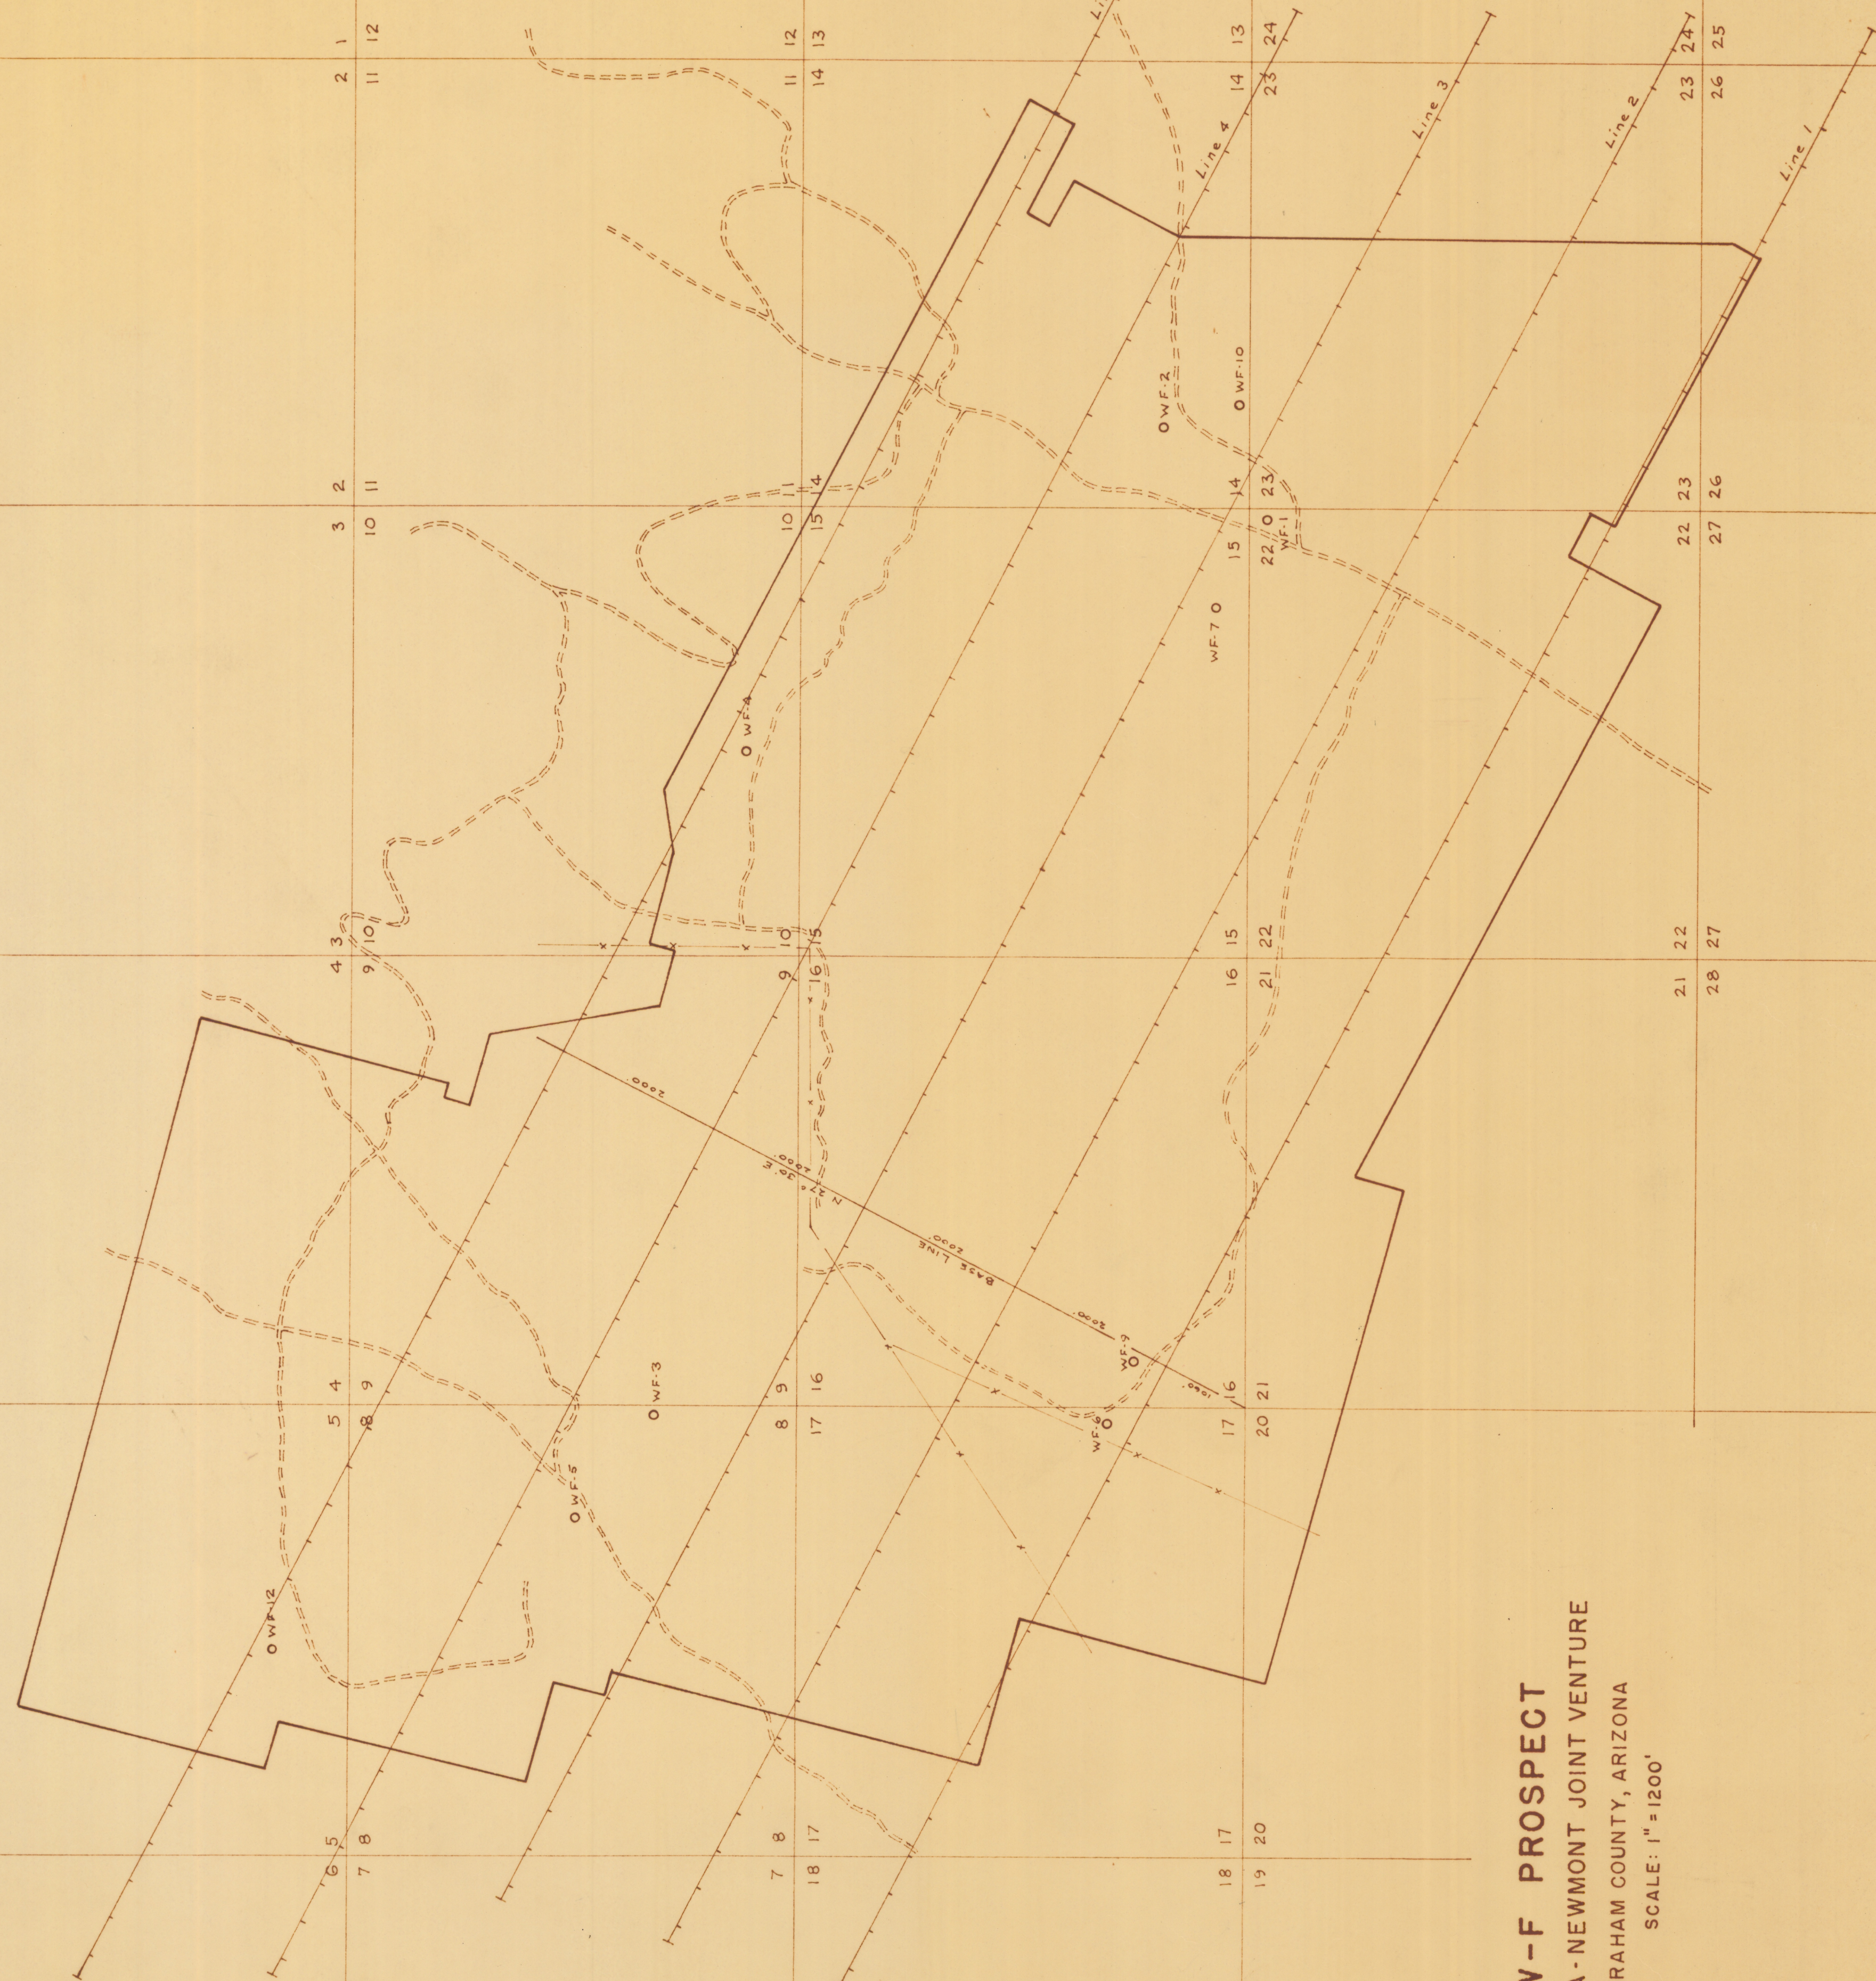

R 26 E

T 6 S

W-F PROSPECT
HECLA-NEWMONT JOINT VENTURE
GRAHAM COUNTY, ARIZONA
SCALE: 1" = 1200'

14800-550-10-50K 11/1/99 JOURNAL