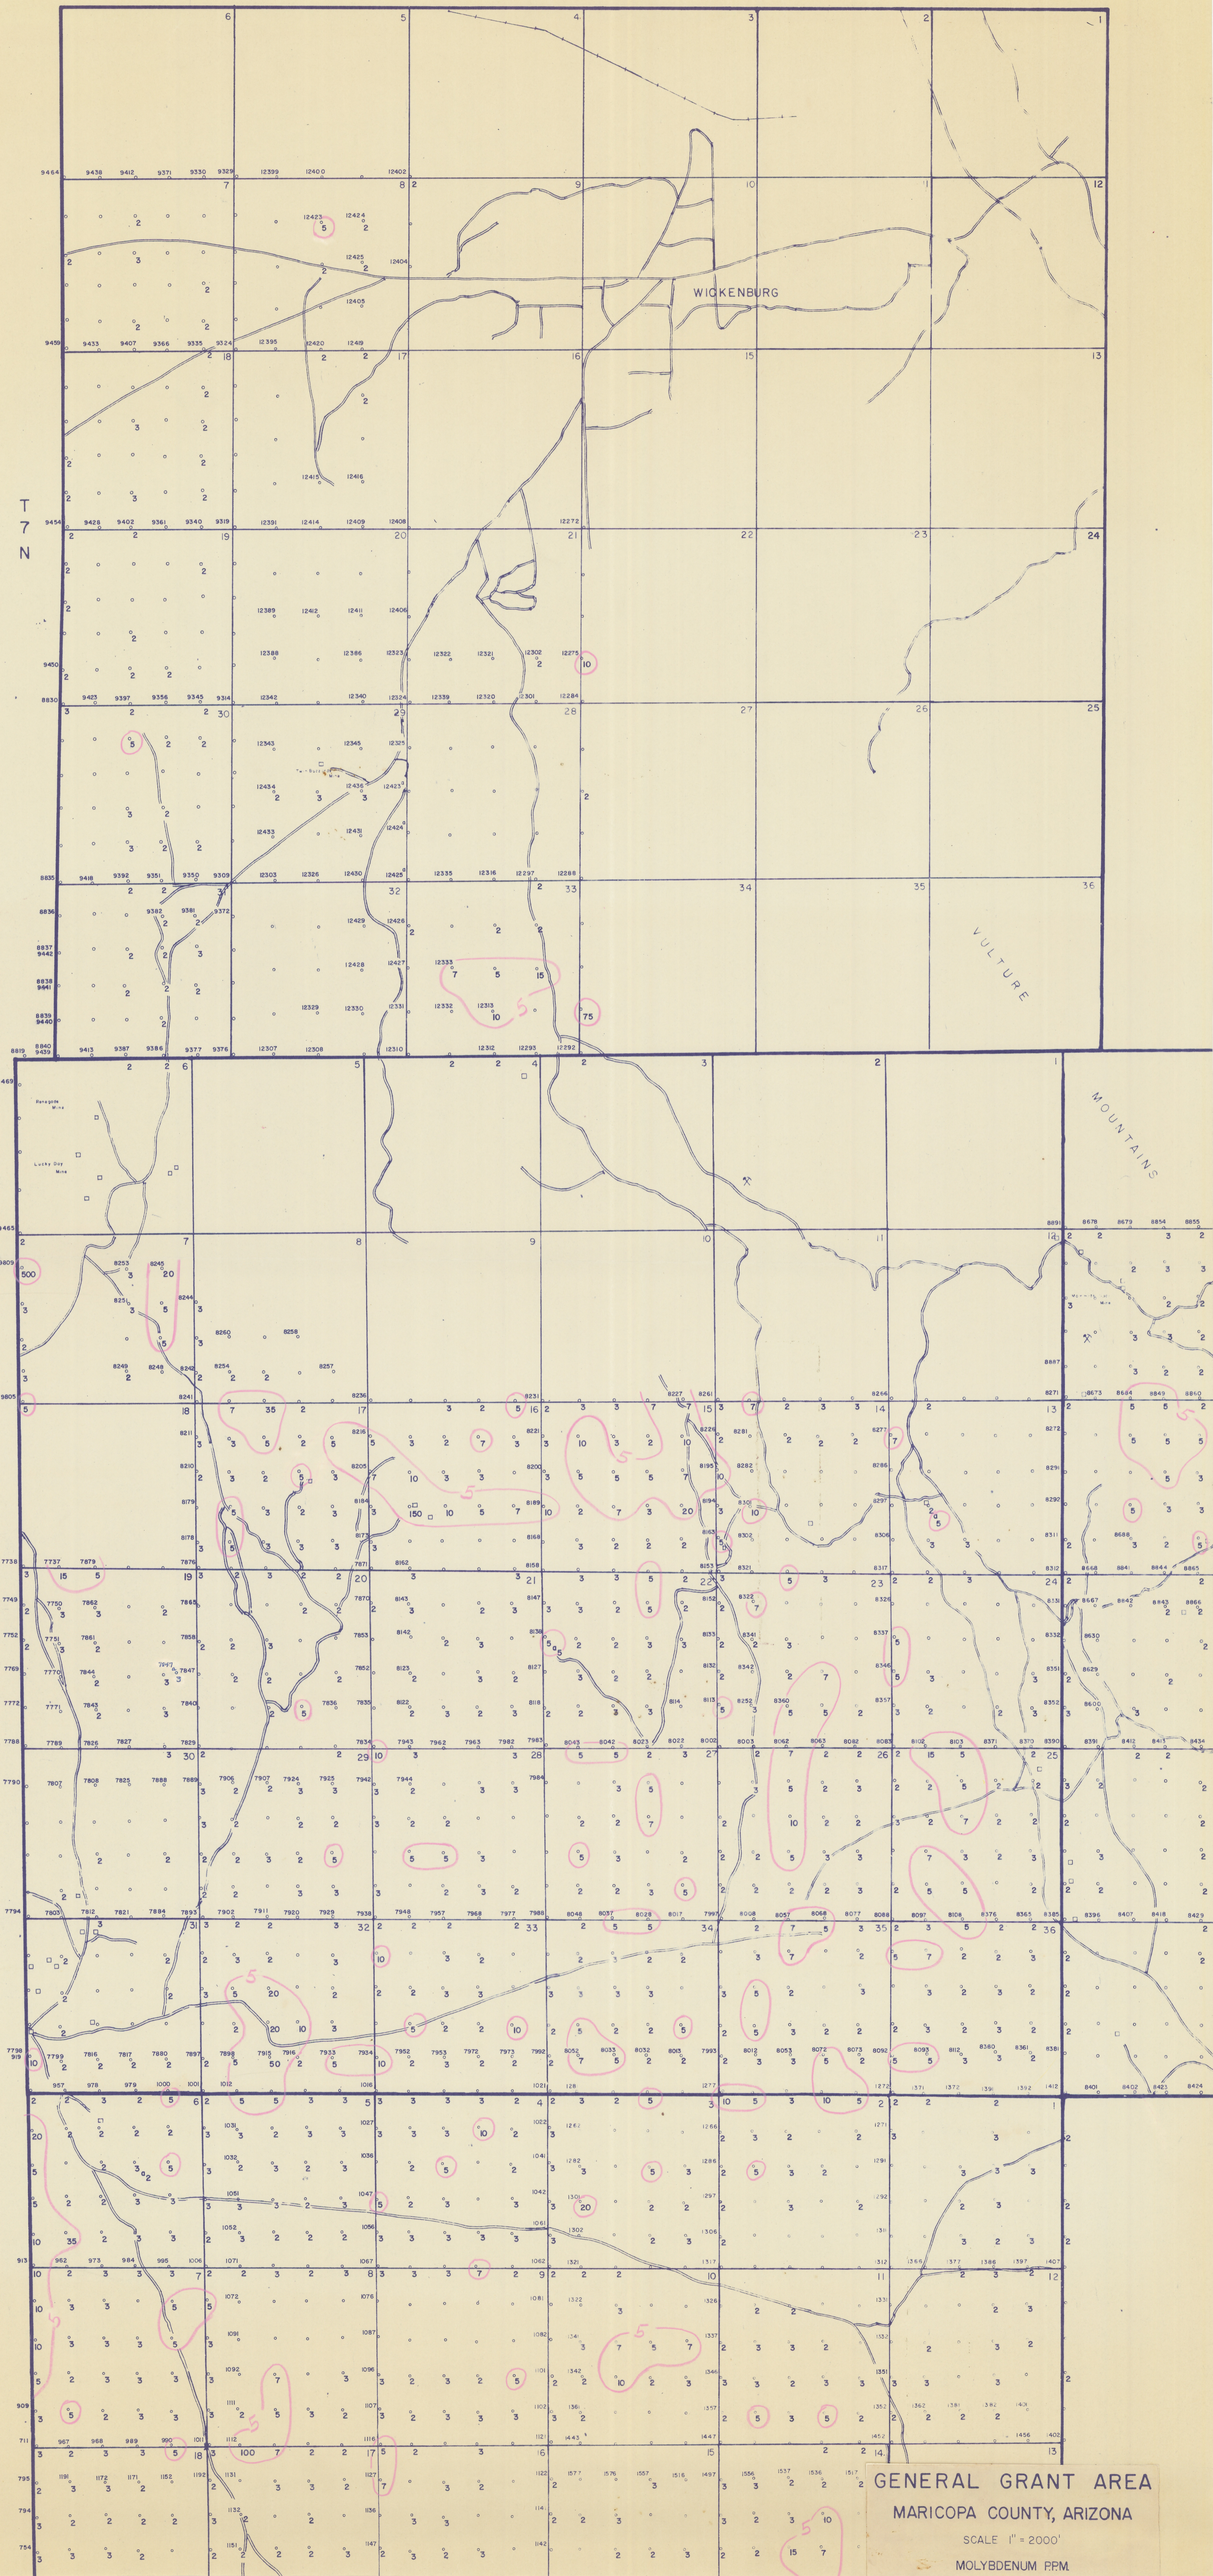

T 7 N

T 6 N

GENERAL GRANT AREA  
 MARICOPA COUNTY, ARIZONA  
 SCALE 1" = 2000'  
 MOLYBDENUM PPM