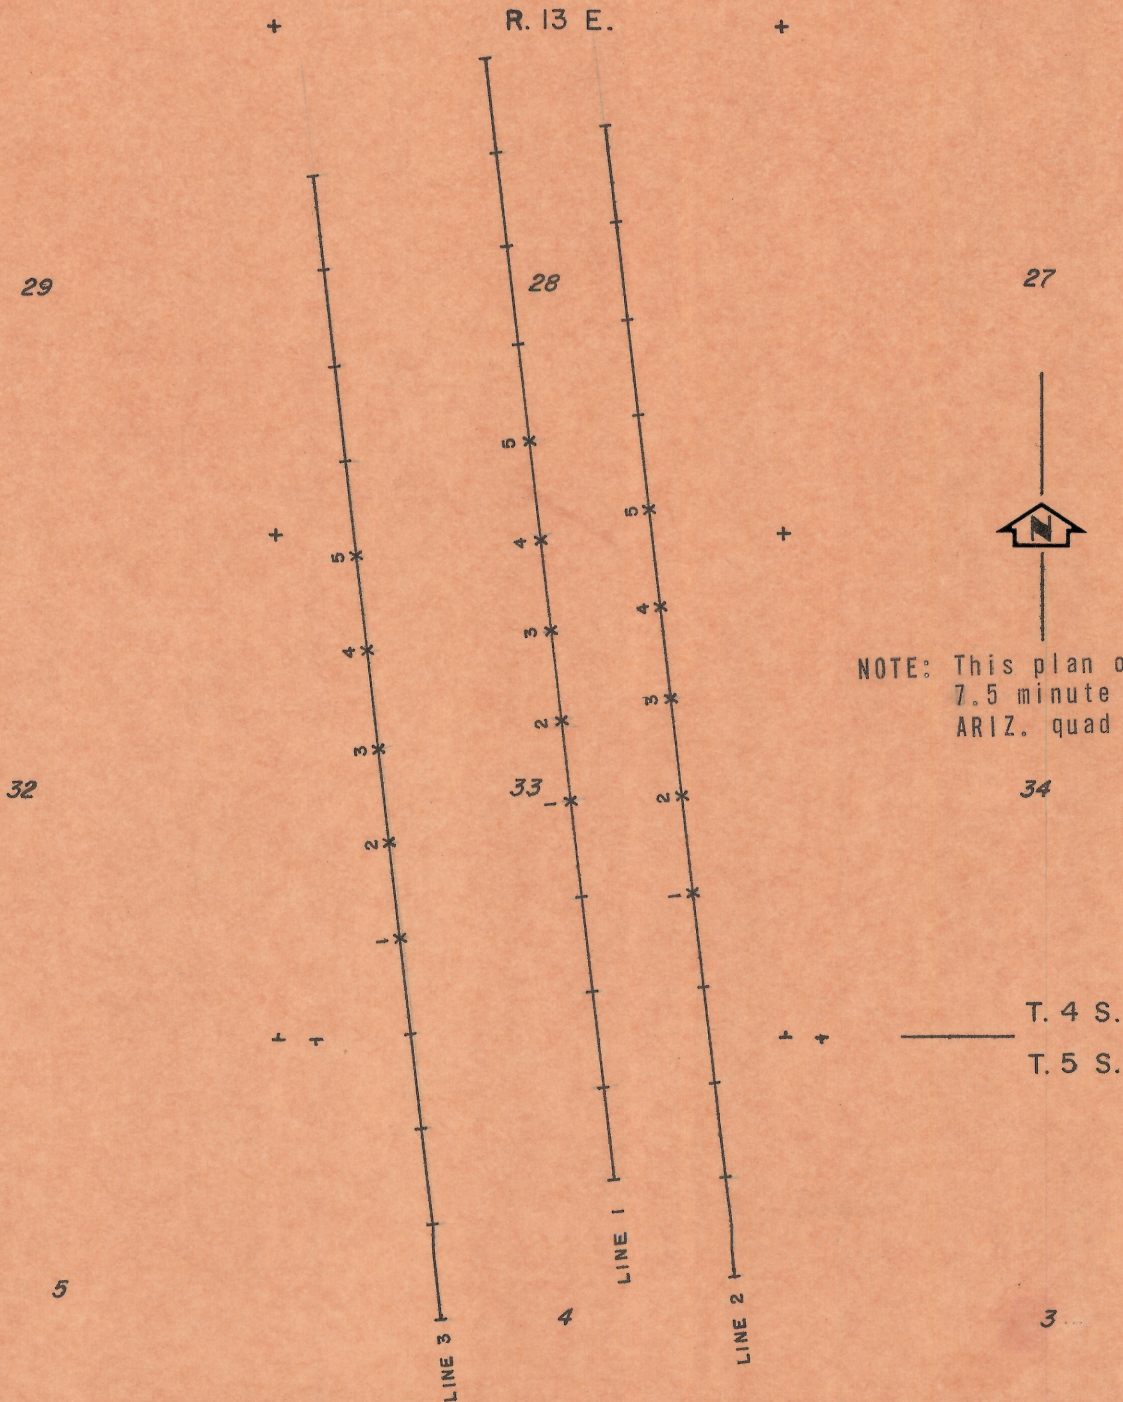

# INDUCED POLARIZATION LOCATION & INTERPRETATION PLAN

of  
 WOOLEY MINE AREA  
 for  
 GUNNEX LIMITED

NOTE: This plan overlays the  
 7.5 minute GRAYBACK,  
 ARIZ. quad (1:24000)

**HEINRICHS  
 GEOEXPLORATION COMPANY**

POST OFFICE BOX 5671, TUCSON, ARIZONA, 85703  
 Phone: 602 / 623-0578 Cable: GEOEX, Tucson

vancouver  
 sydney

geophysical engineers

4811-410-40-105 p1/p2 30/20/20