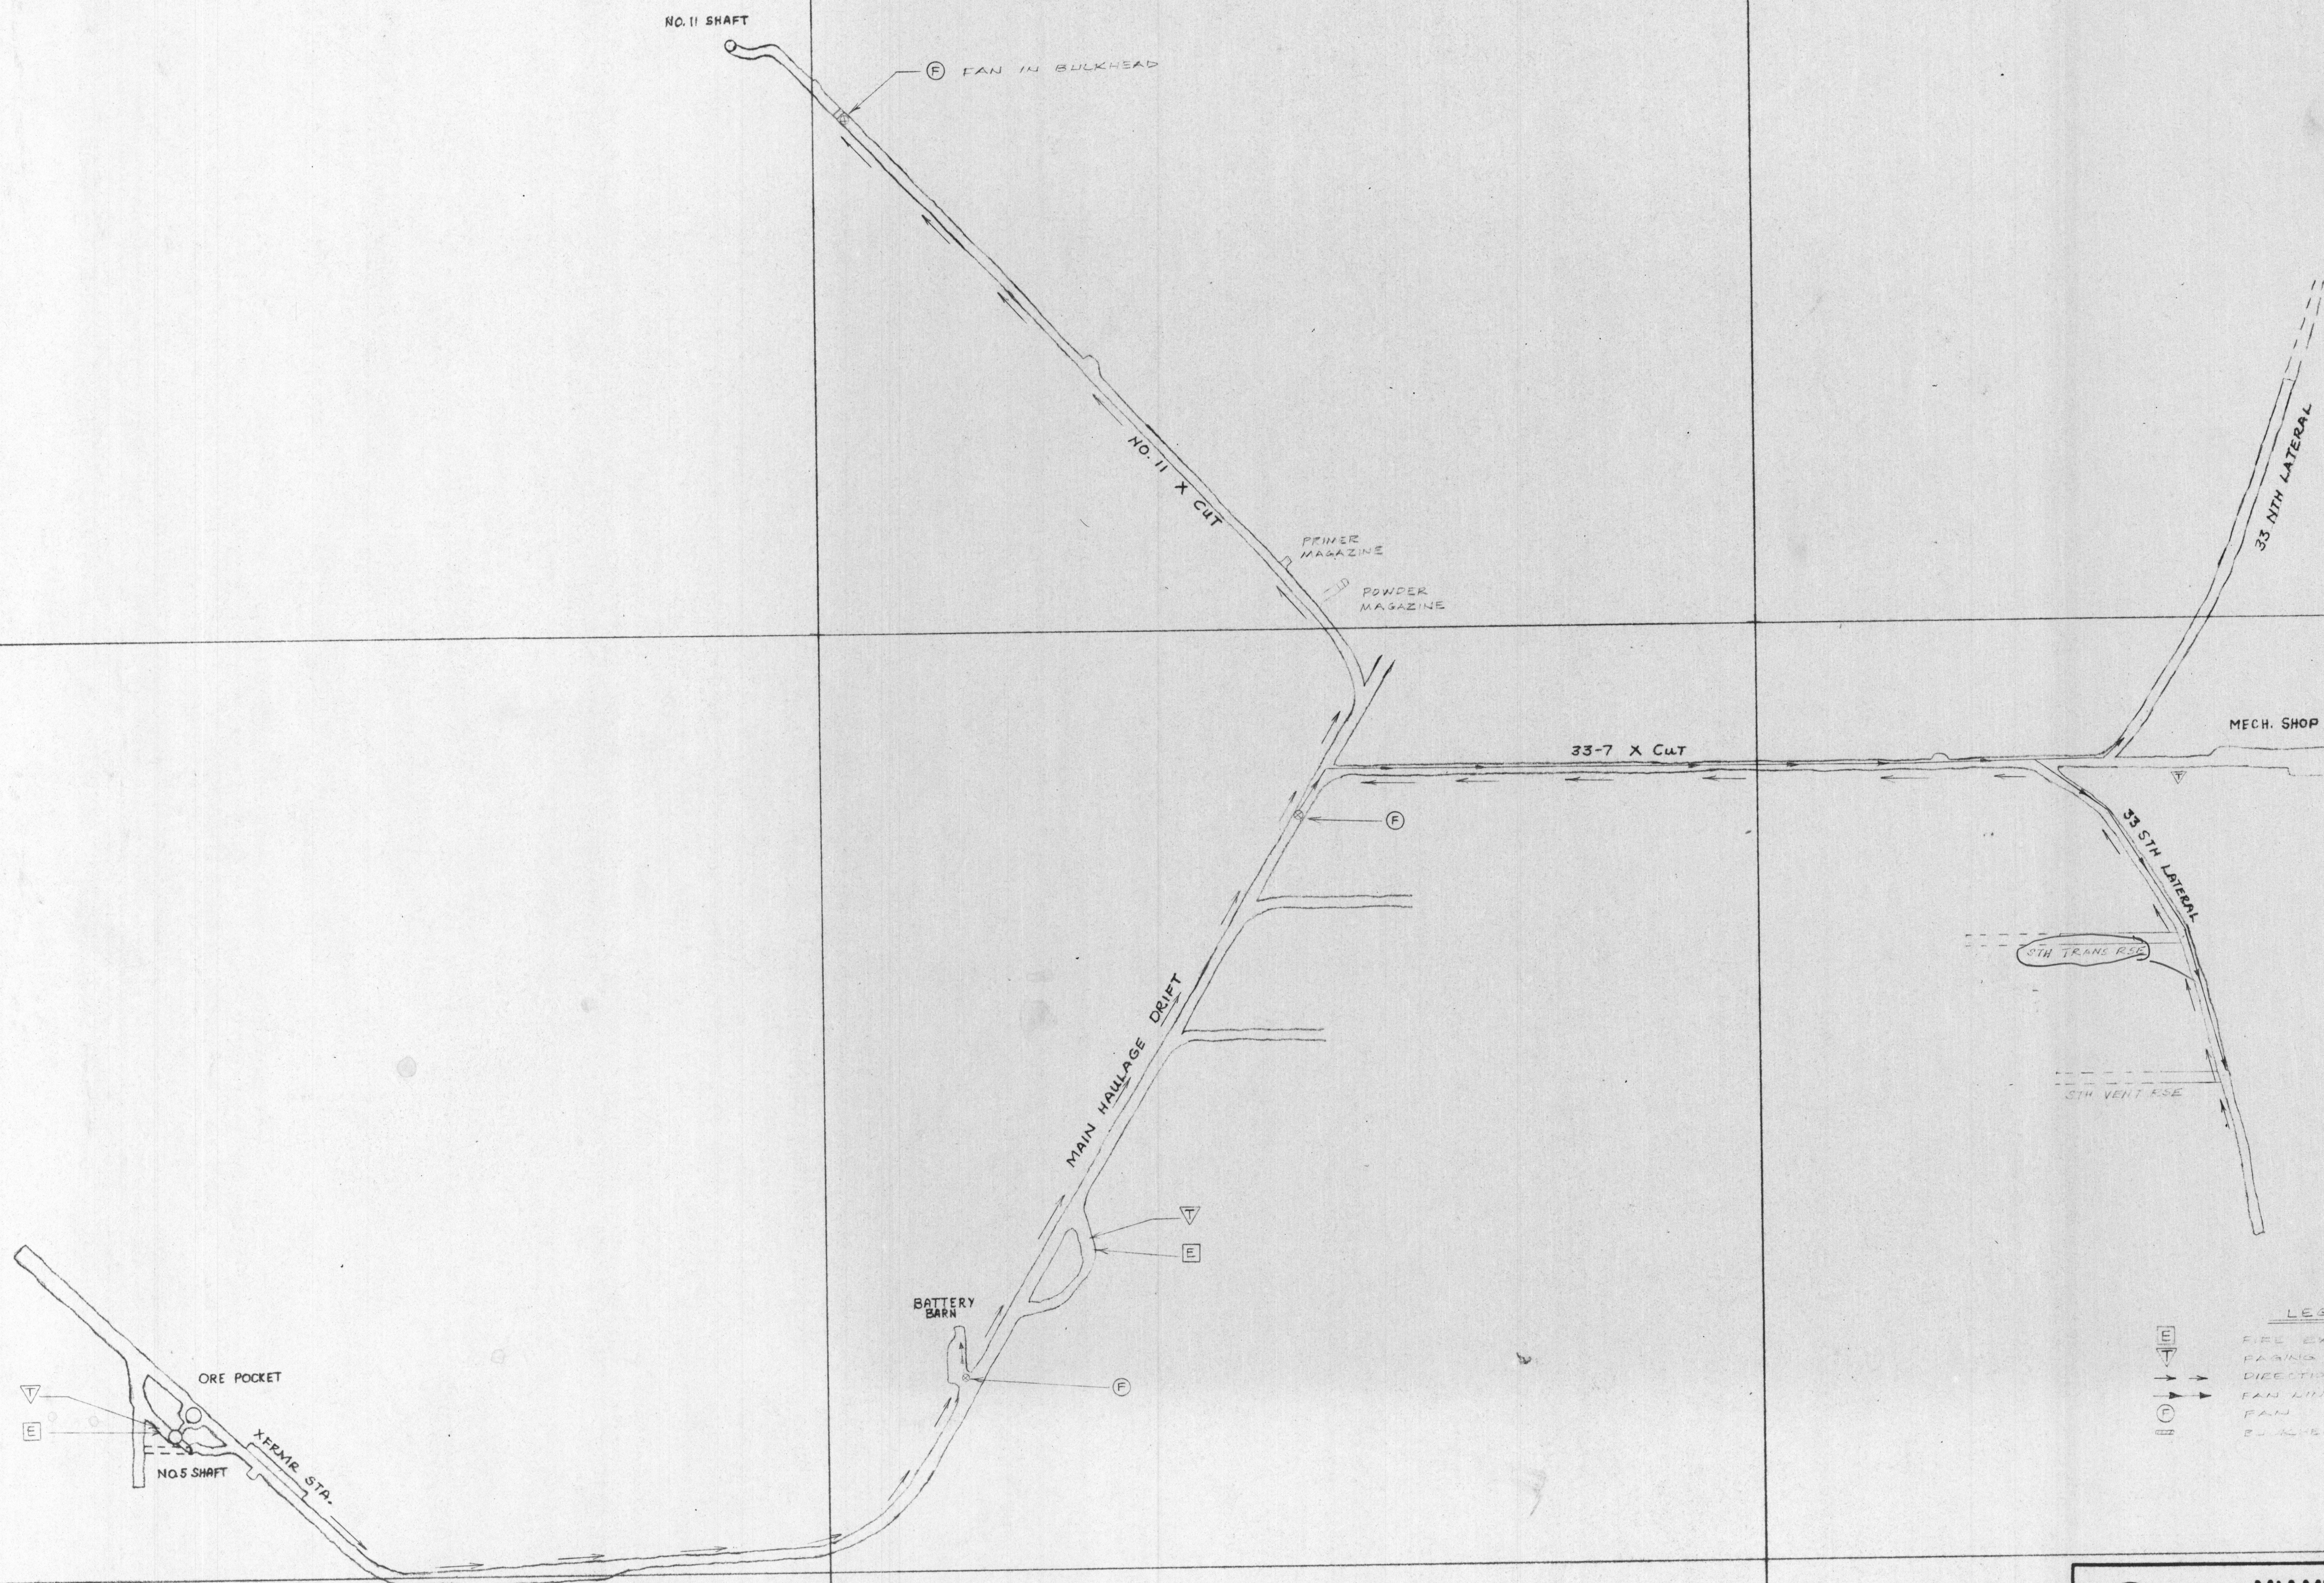

State Mine Inspector

MAY 23 1980

N 4000

N 3000

E 15000

E 16000

E 17000

LEGEND  
FIRE EXTINGUISHER  
PHONE  
DIRECTION OF AIR FLOW  
FAN LINE - DIRECTION OF AIR FLOW  
FAN  
BULKHEAD

5-22-80  
EM

**MIAMI EAST**  
CITIES SERVICE COMPANY  
MIAMI, ARIZONA

3300 LEVEL

SCALE 1"=100'  
DATE JAN. 31 1980

BY N. TORO  
NO.

No.	Date	By	Remarks