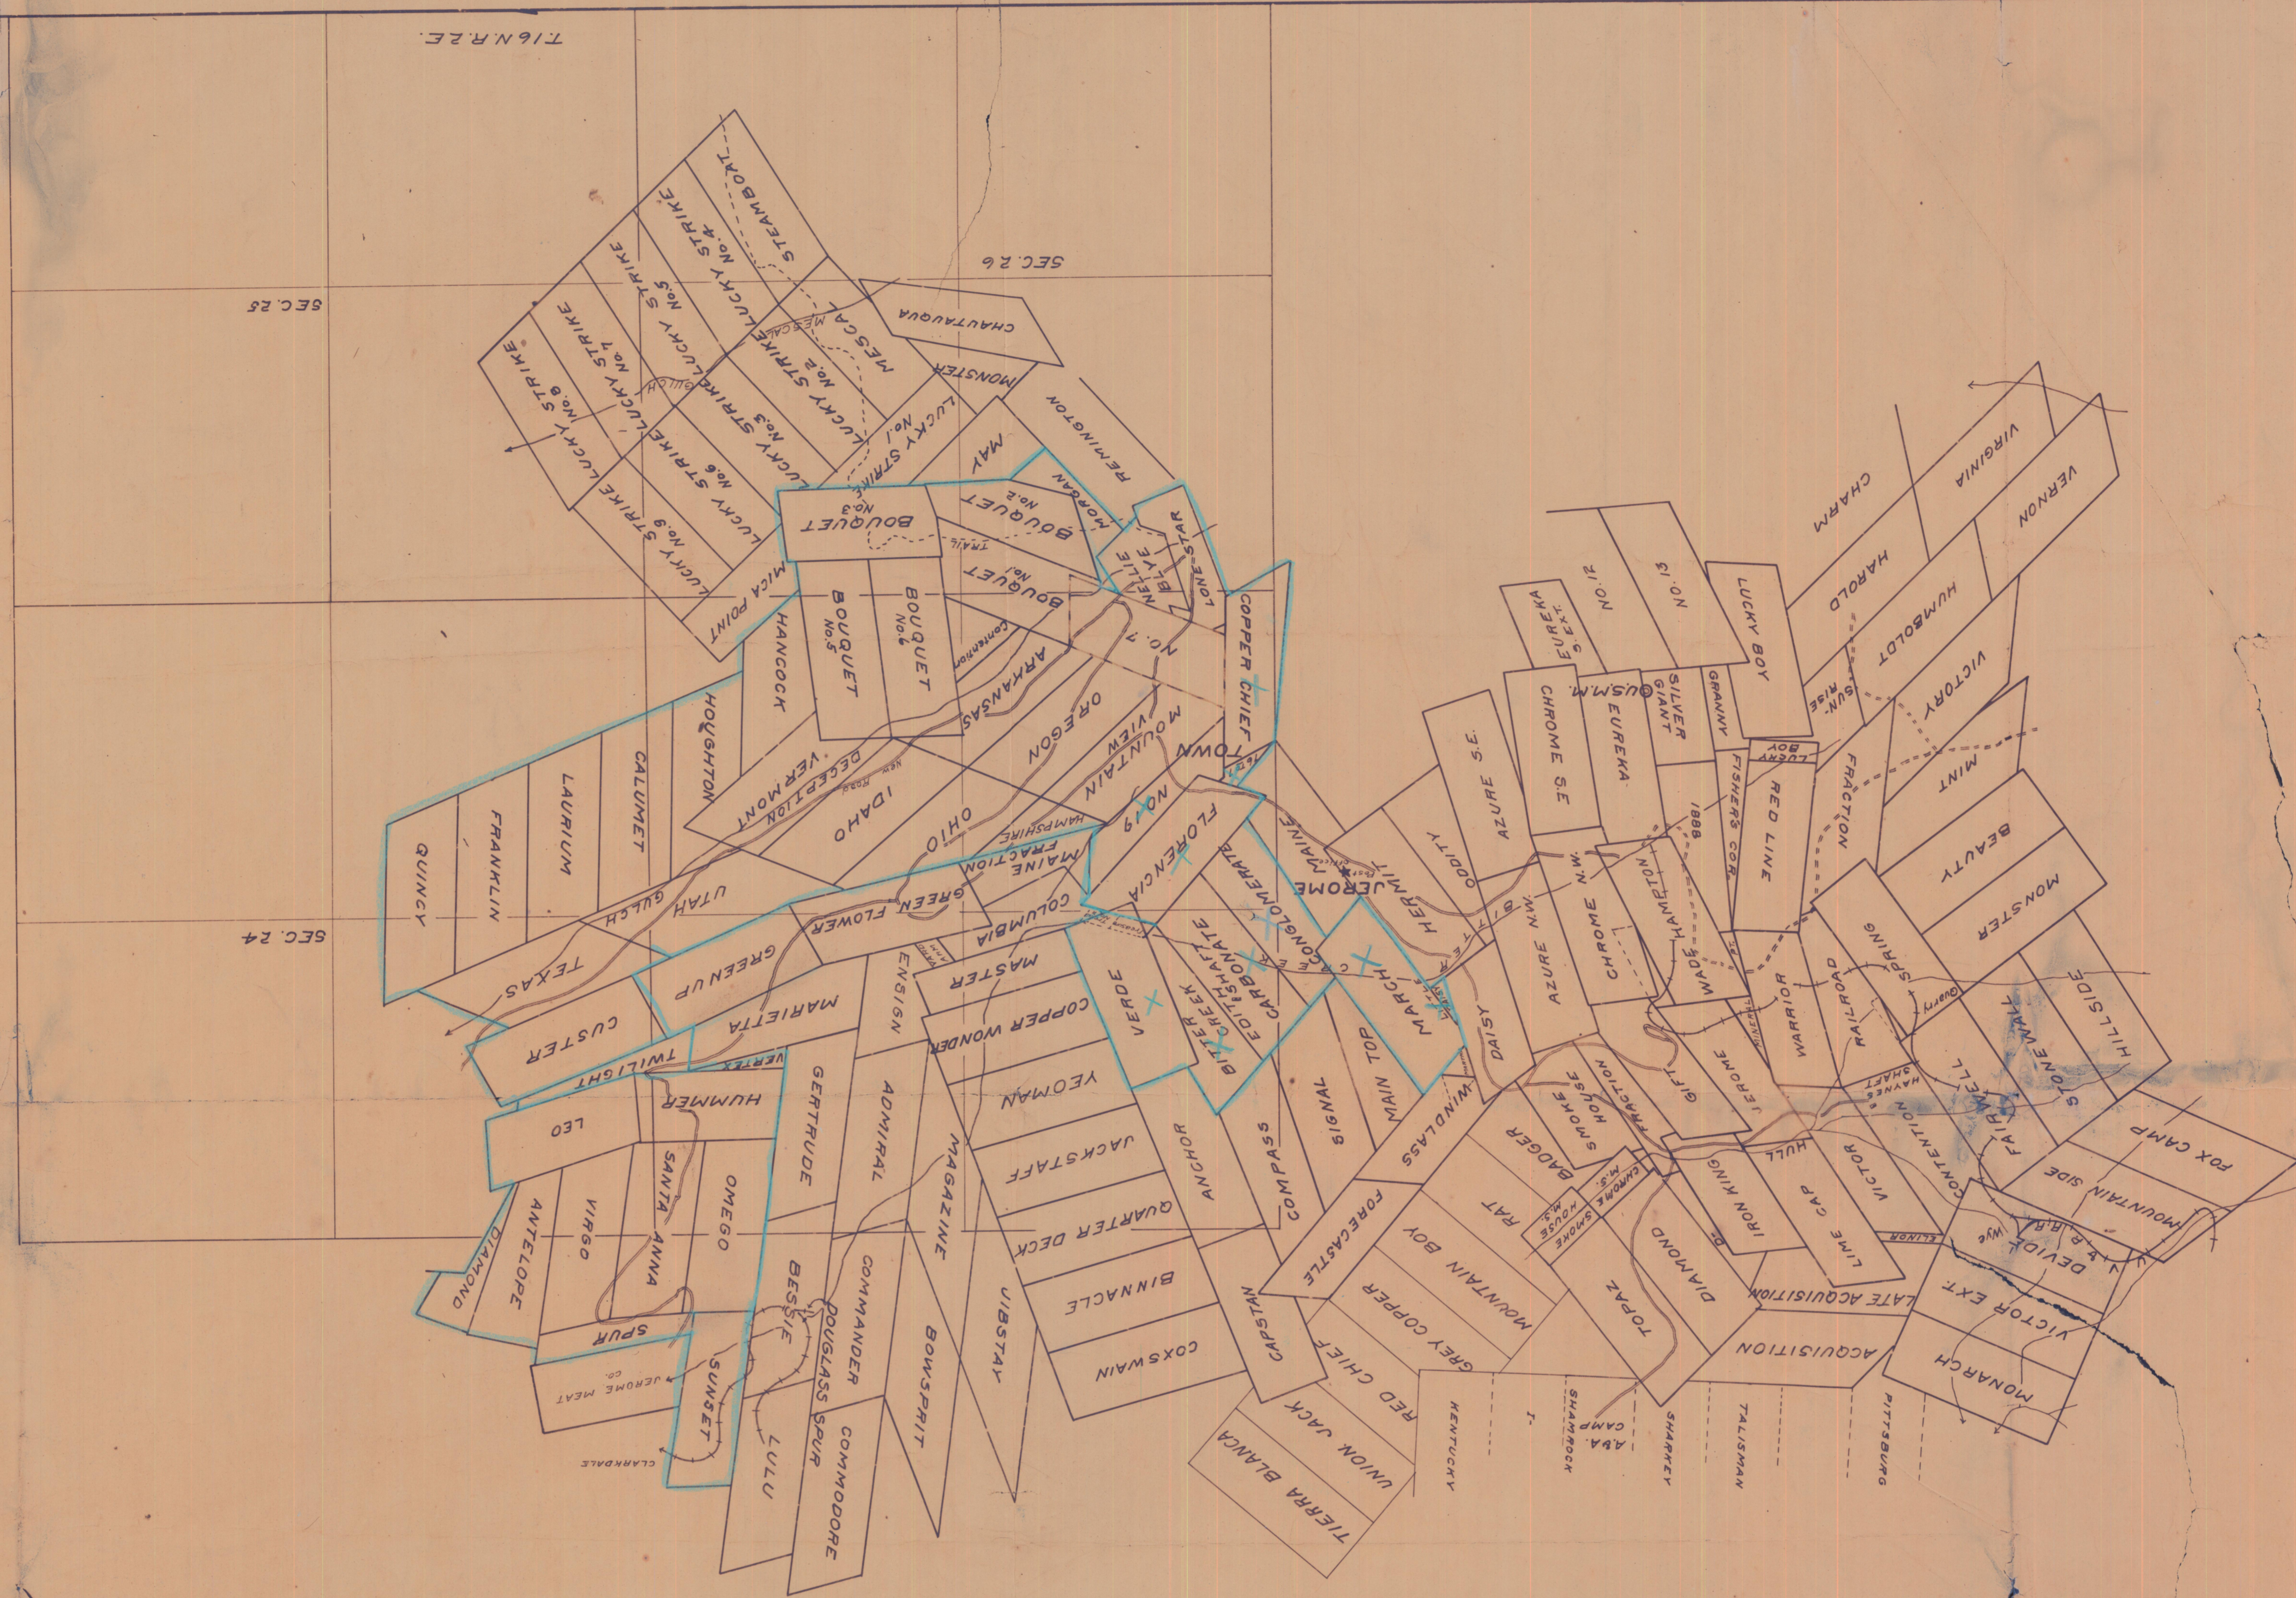

MAP OF  
UNITED VERDE EXTENSION MINING  
COMPANY GROUP  
AND ADJOINING CLAIMS  
VERDE MINING DISTRICT  
YAVAPAI COUNTY ARIZONA  
SCALE 1IN=800 FT

BY WILLIAM WARRA, Engineer  
PRESCOTT ARIZONA 7/11/13