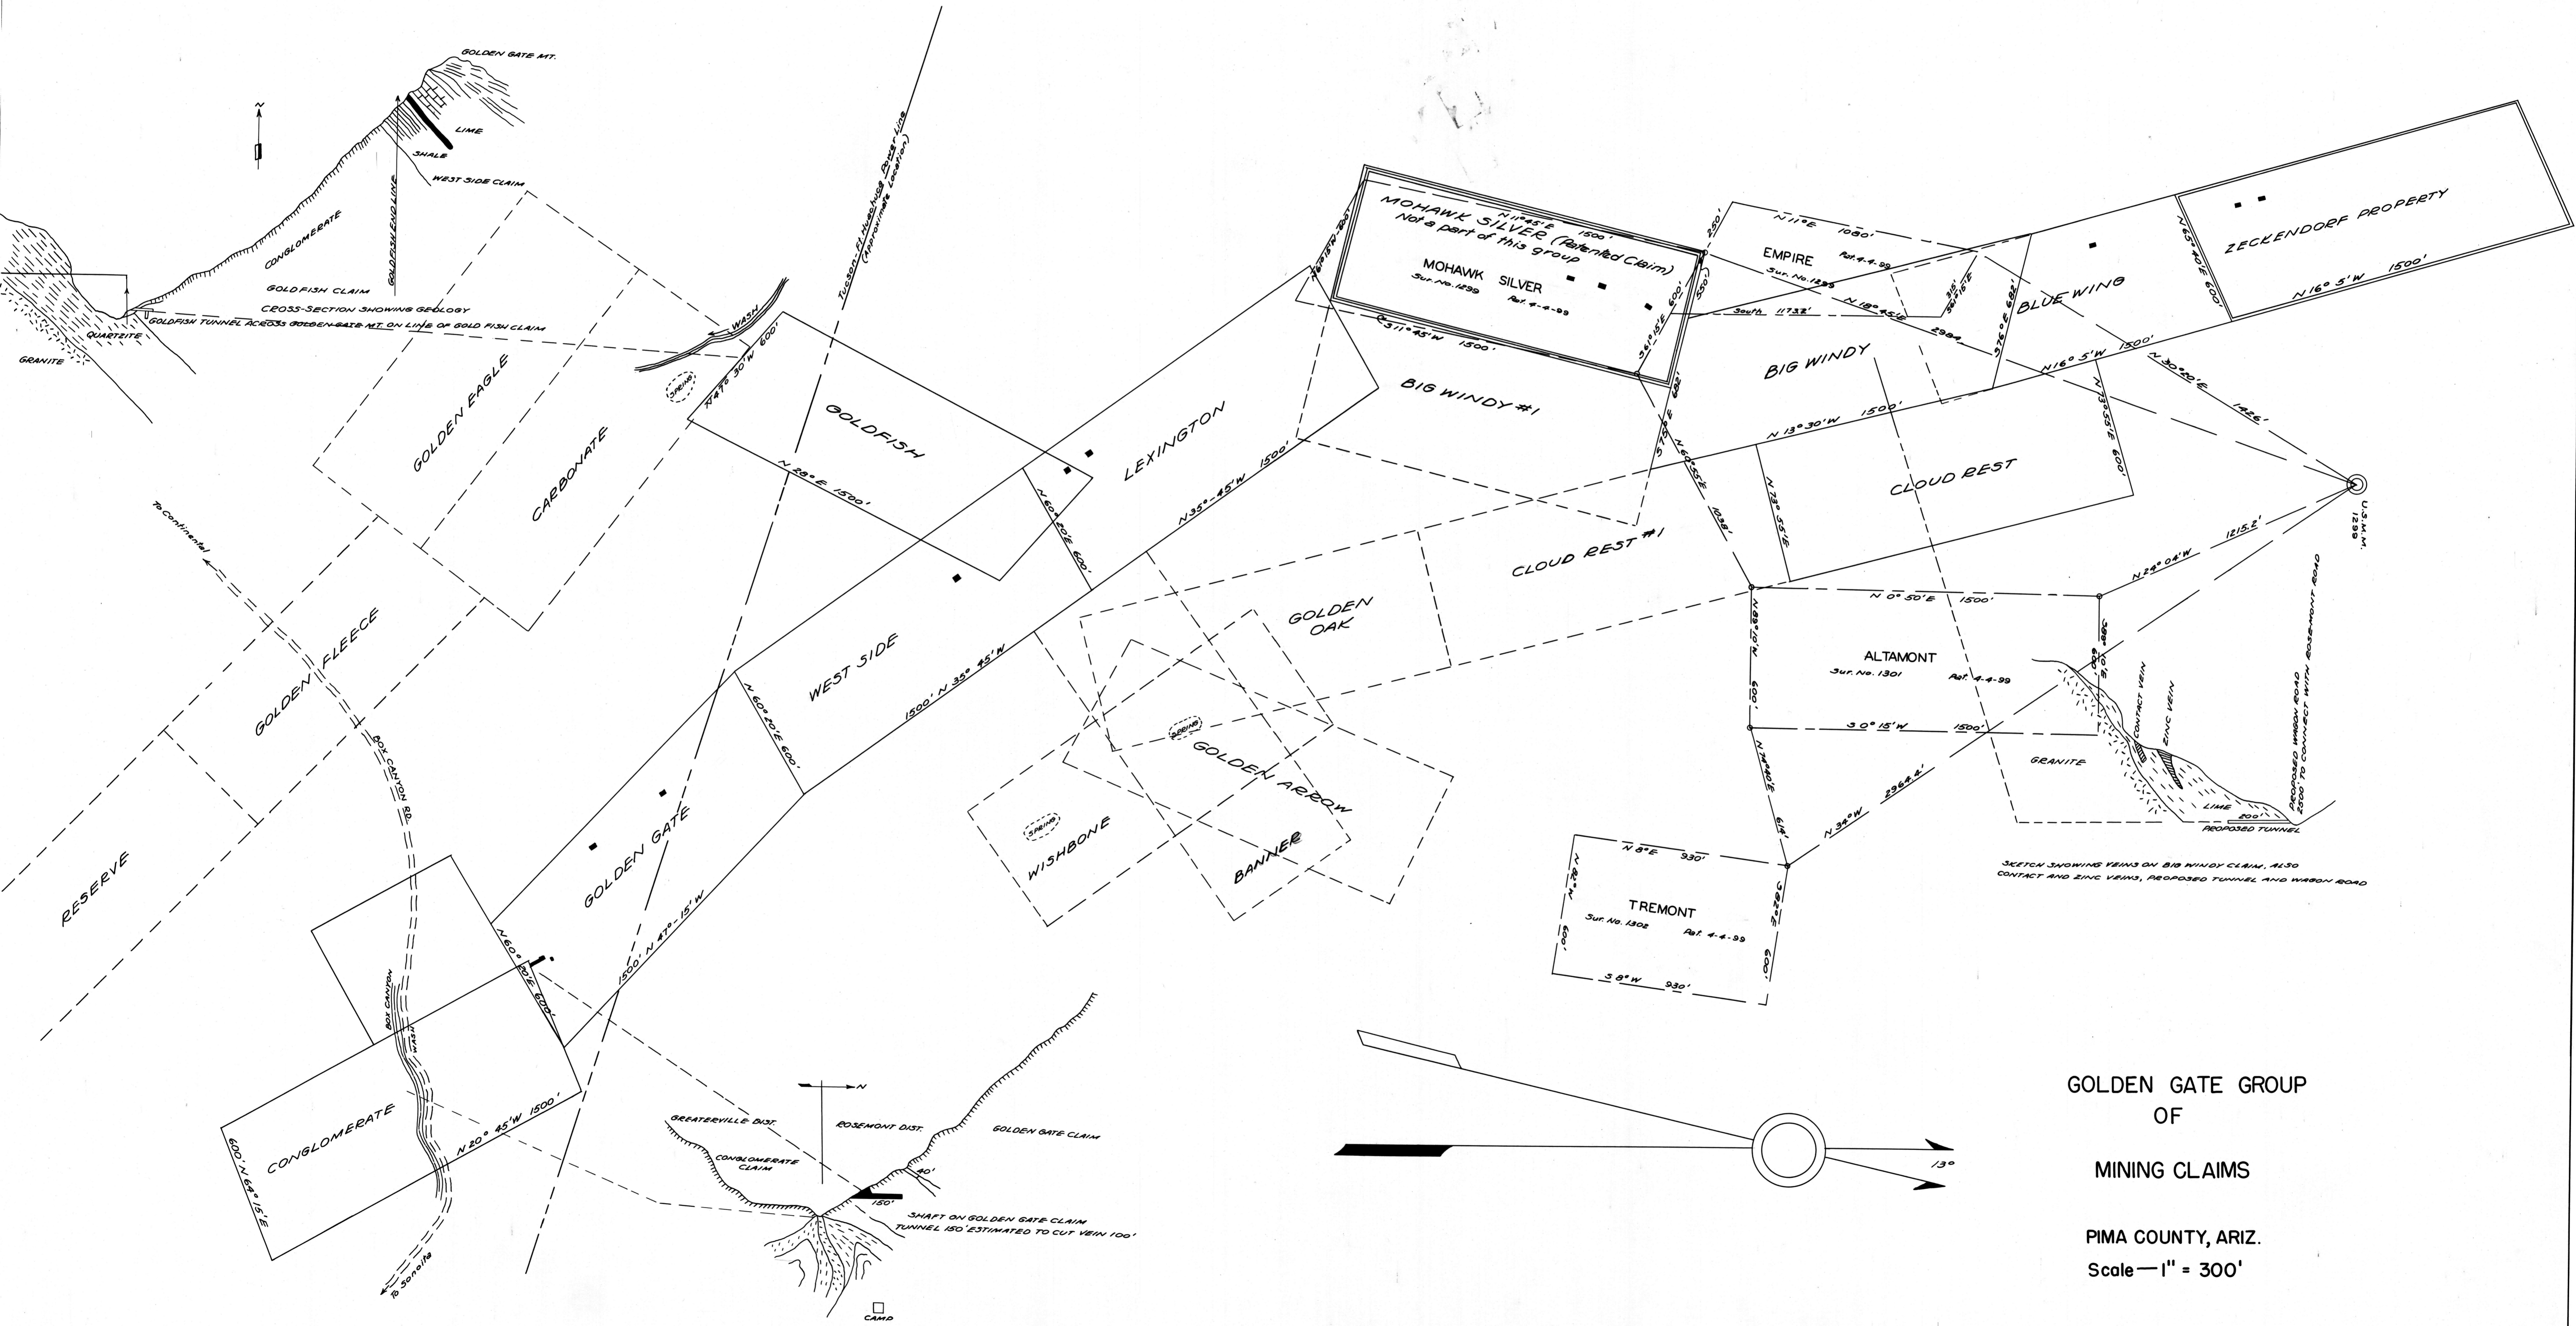

PATENTED CLAIMS OWNED BY LEWISOHN BROS.

MOHAWK SILVER  
EMPIRE  
ALMONT  
TREMONT

GOLDEN GATE GROUP  
OF  
MINING CLAIMS

PIMA COUNTY, ARIZ.  
Scale—1" = 300'