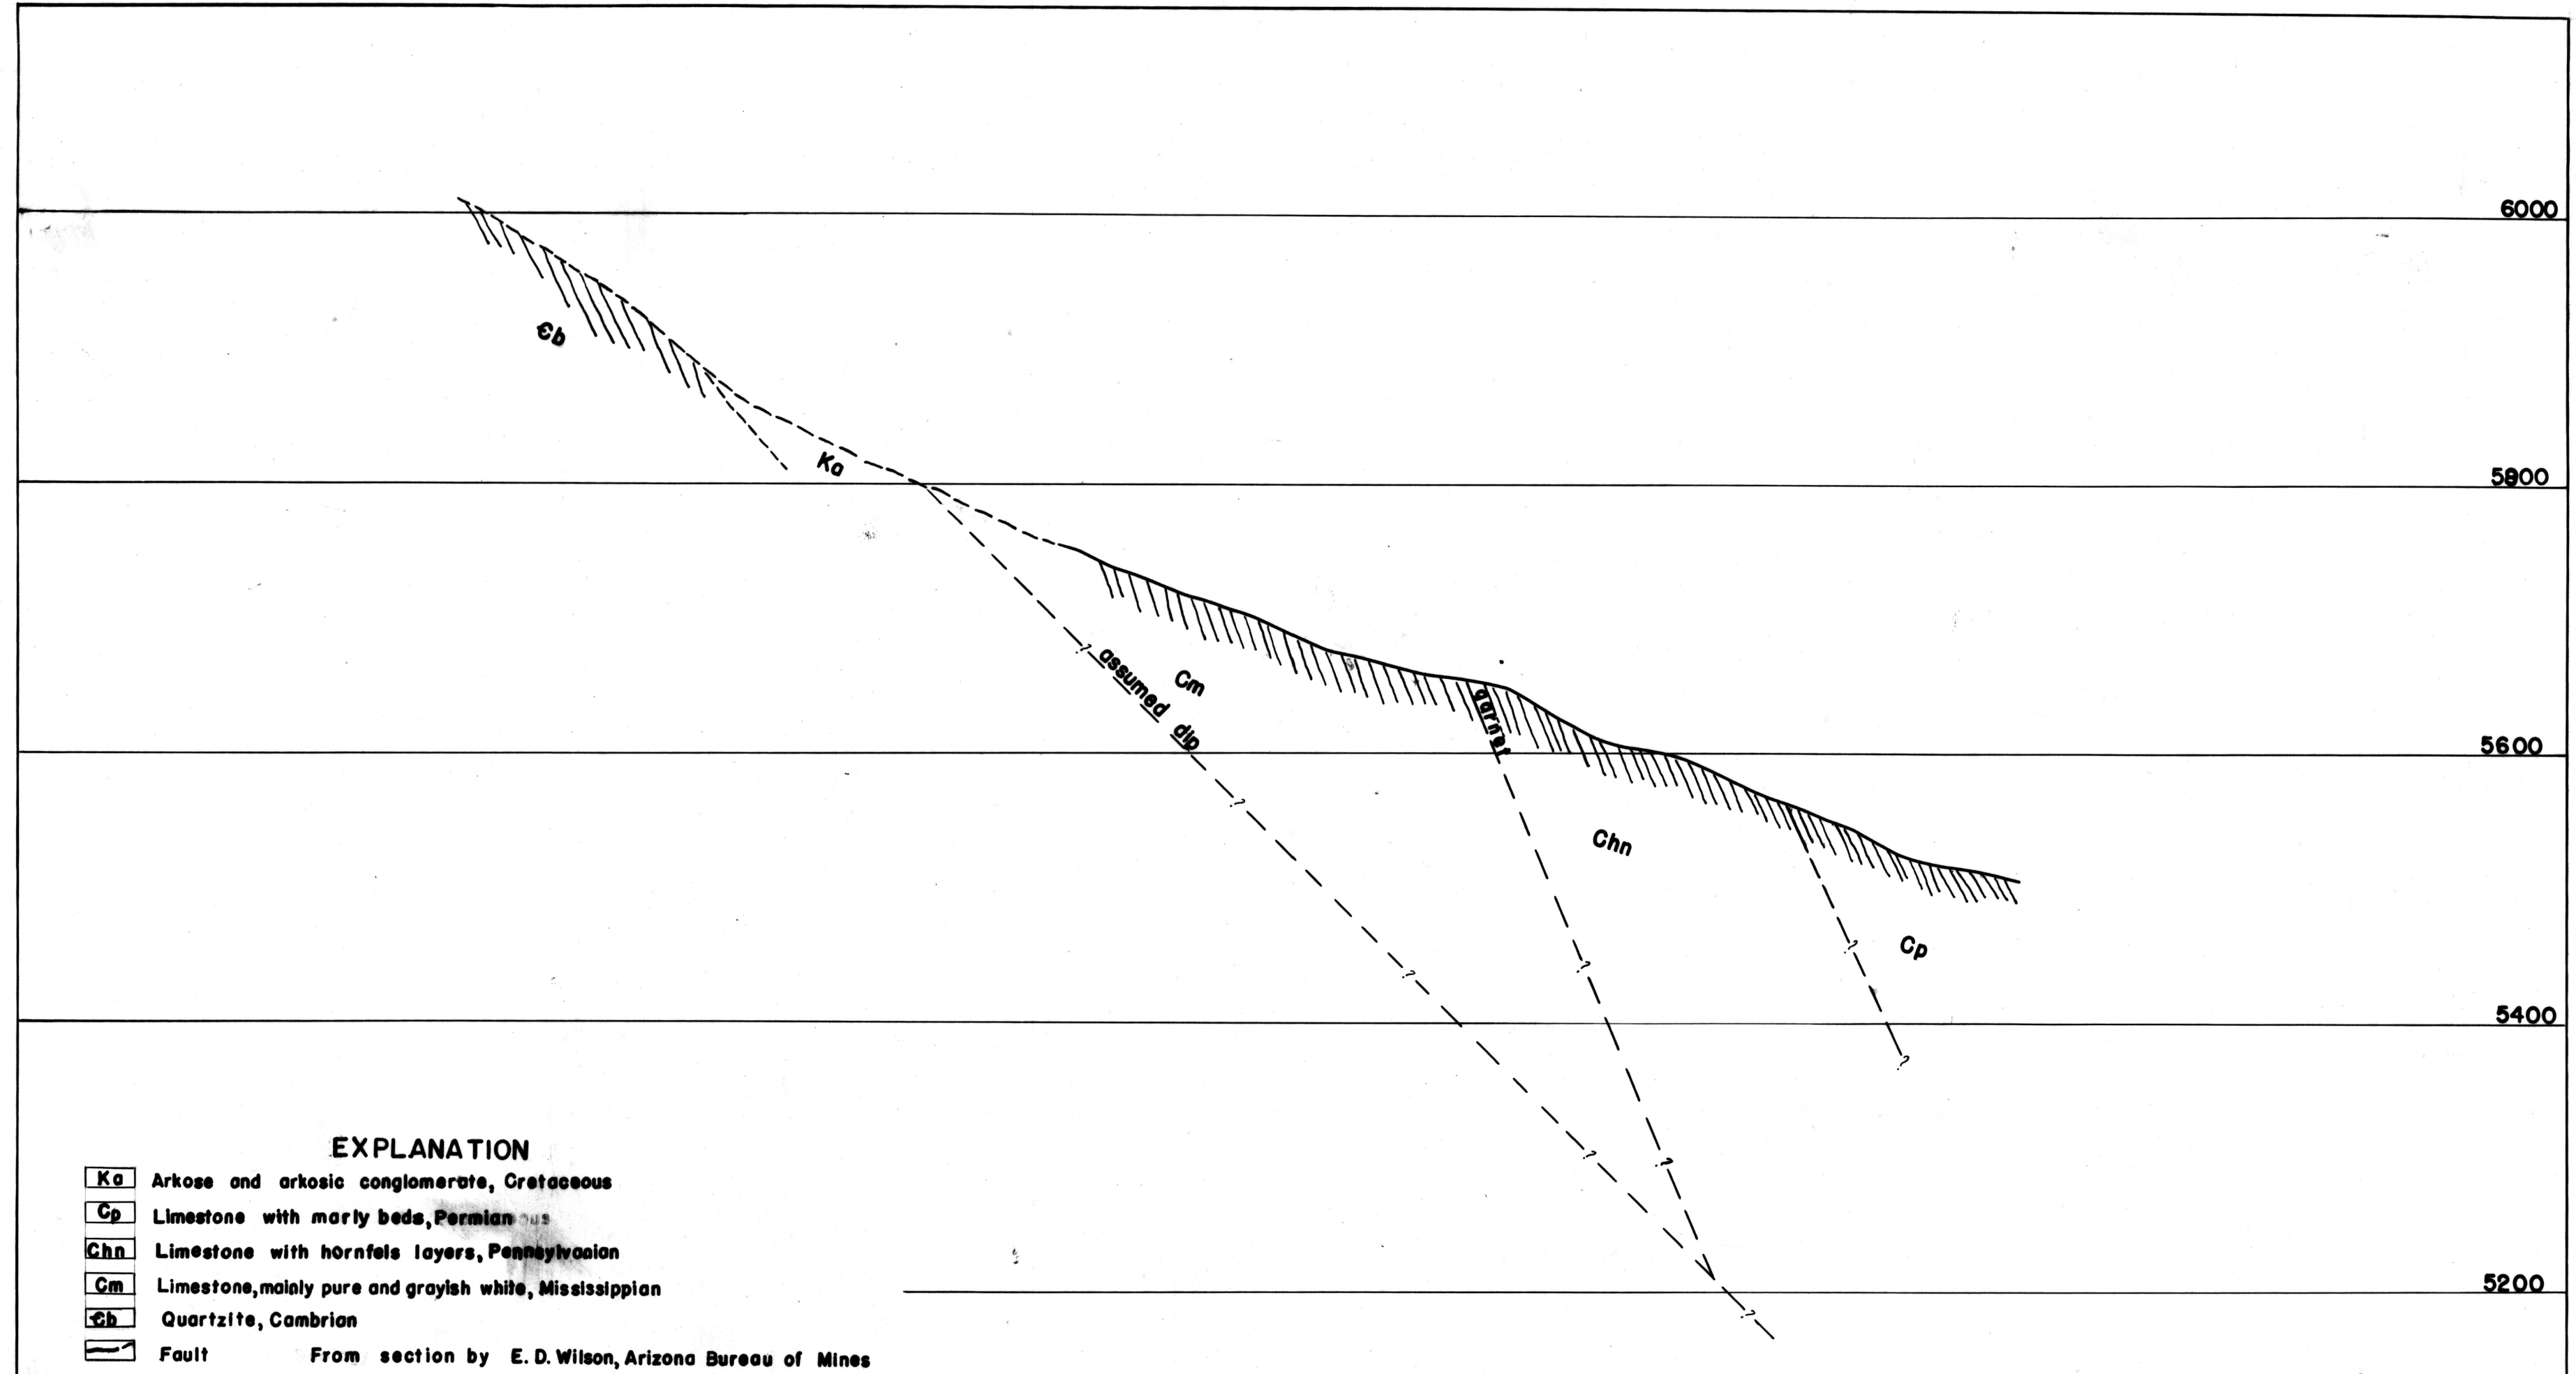

UNITED STATES DEPARTMENT OF THE INTERIOR-BUREAU OF MINES

SECTION B-B', MOHAWK-SILVER ZINC DEPOSIT  
Scale 1"=100'