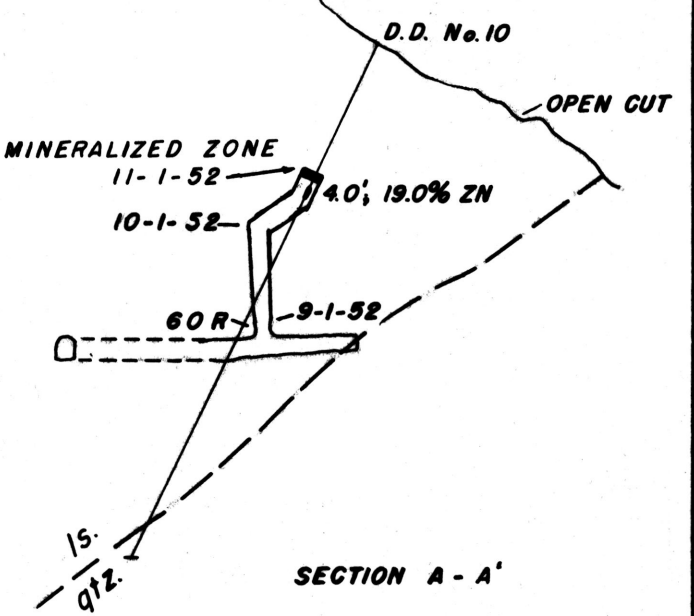

SAN PABLO

HERRERA

DMA 399 X  
ABRIL MINE  
TURQUOISE MINING DISTRICT  
COCHISE COUNTY, ARIZONA

SCALE: 1" = 100'

LA HERMOSA

LIMESTONE  
QUARTZITE

QUARTZITE  
GRANITE

SECTION A - A'  
SCALE: 1" = 100'

Mineralized zone