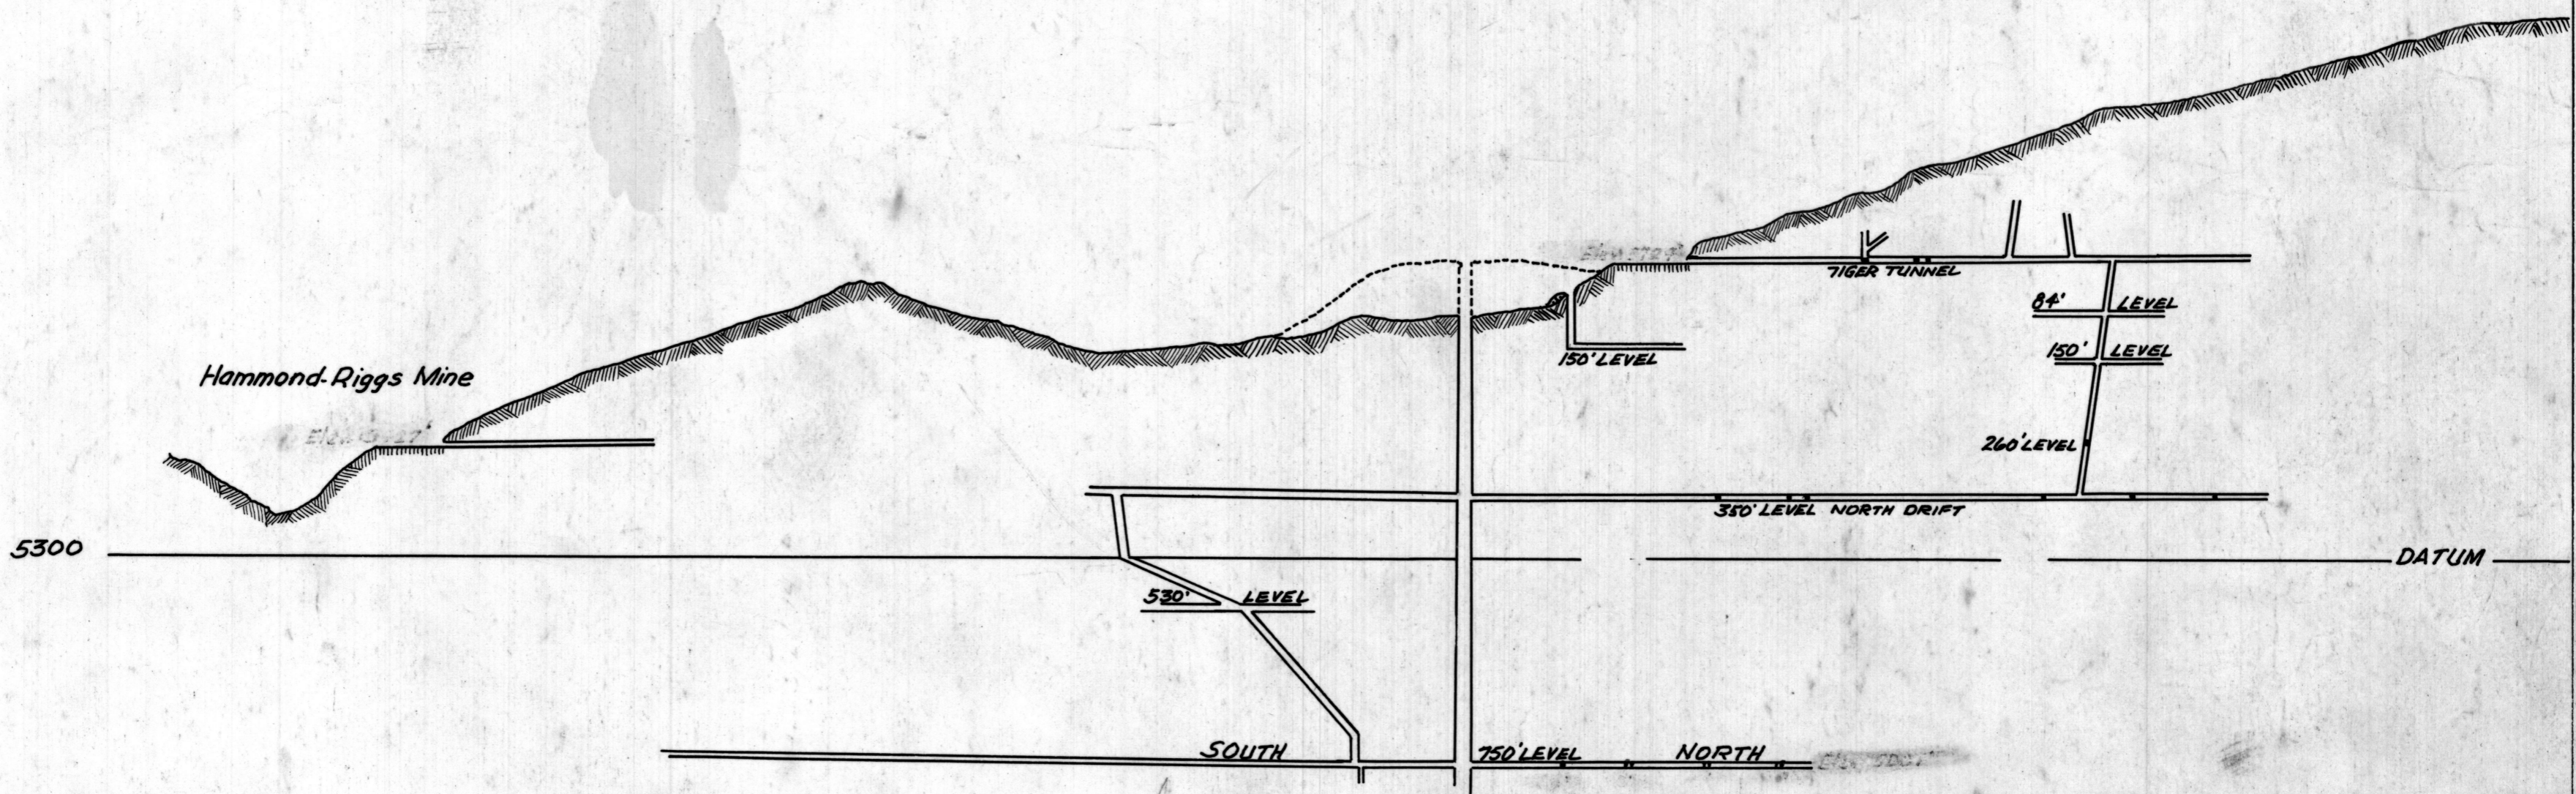

South

North

Scale 1" = 200'

DATE Feb. 15, 1910

FIG. 3-MINE WORKINGS, TIGER VEIN, YAVAPAI COUNTY, ARIZ.

463.2/14042