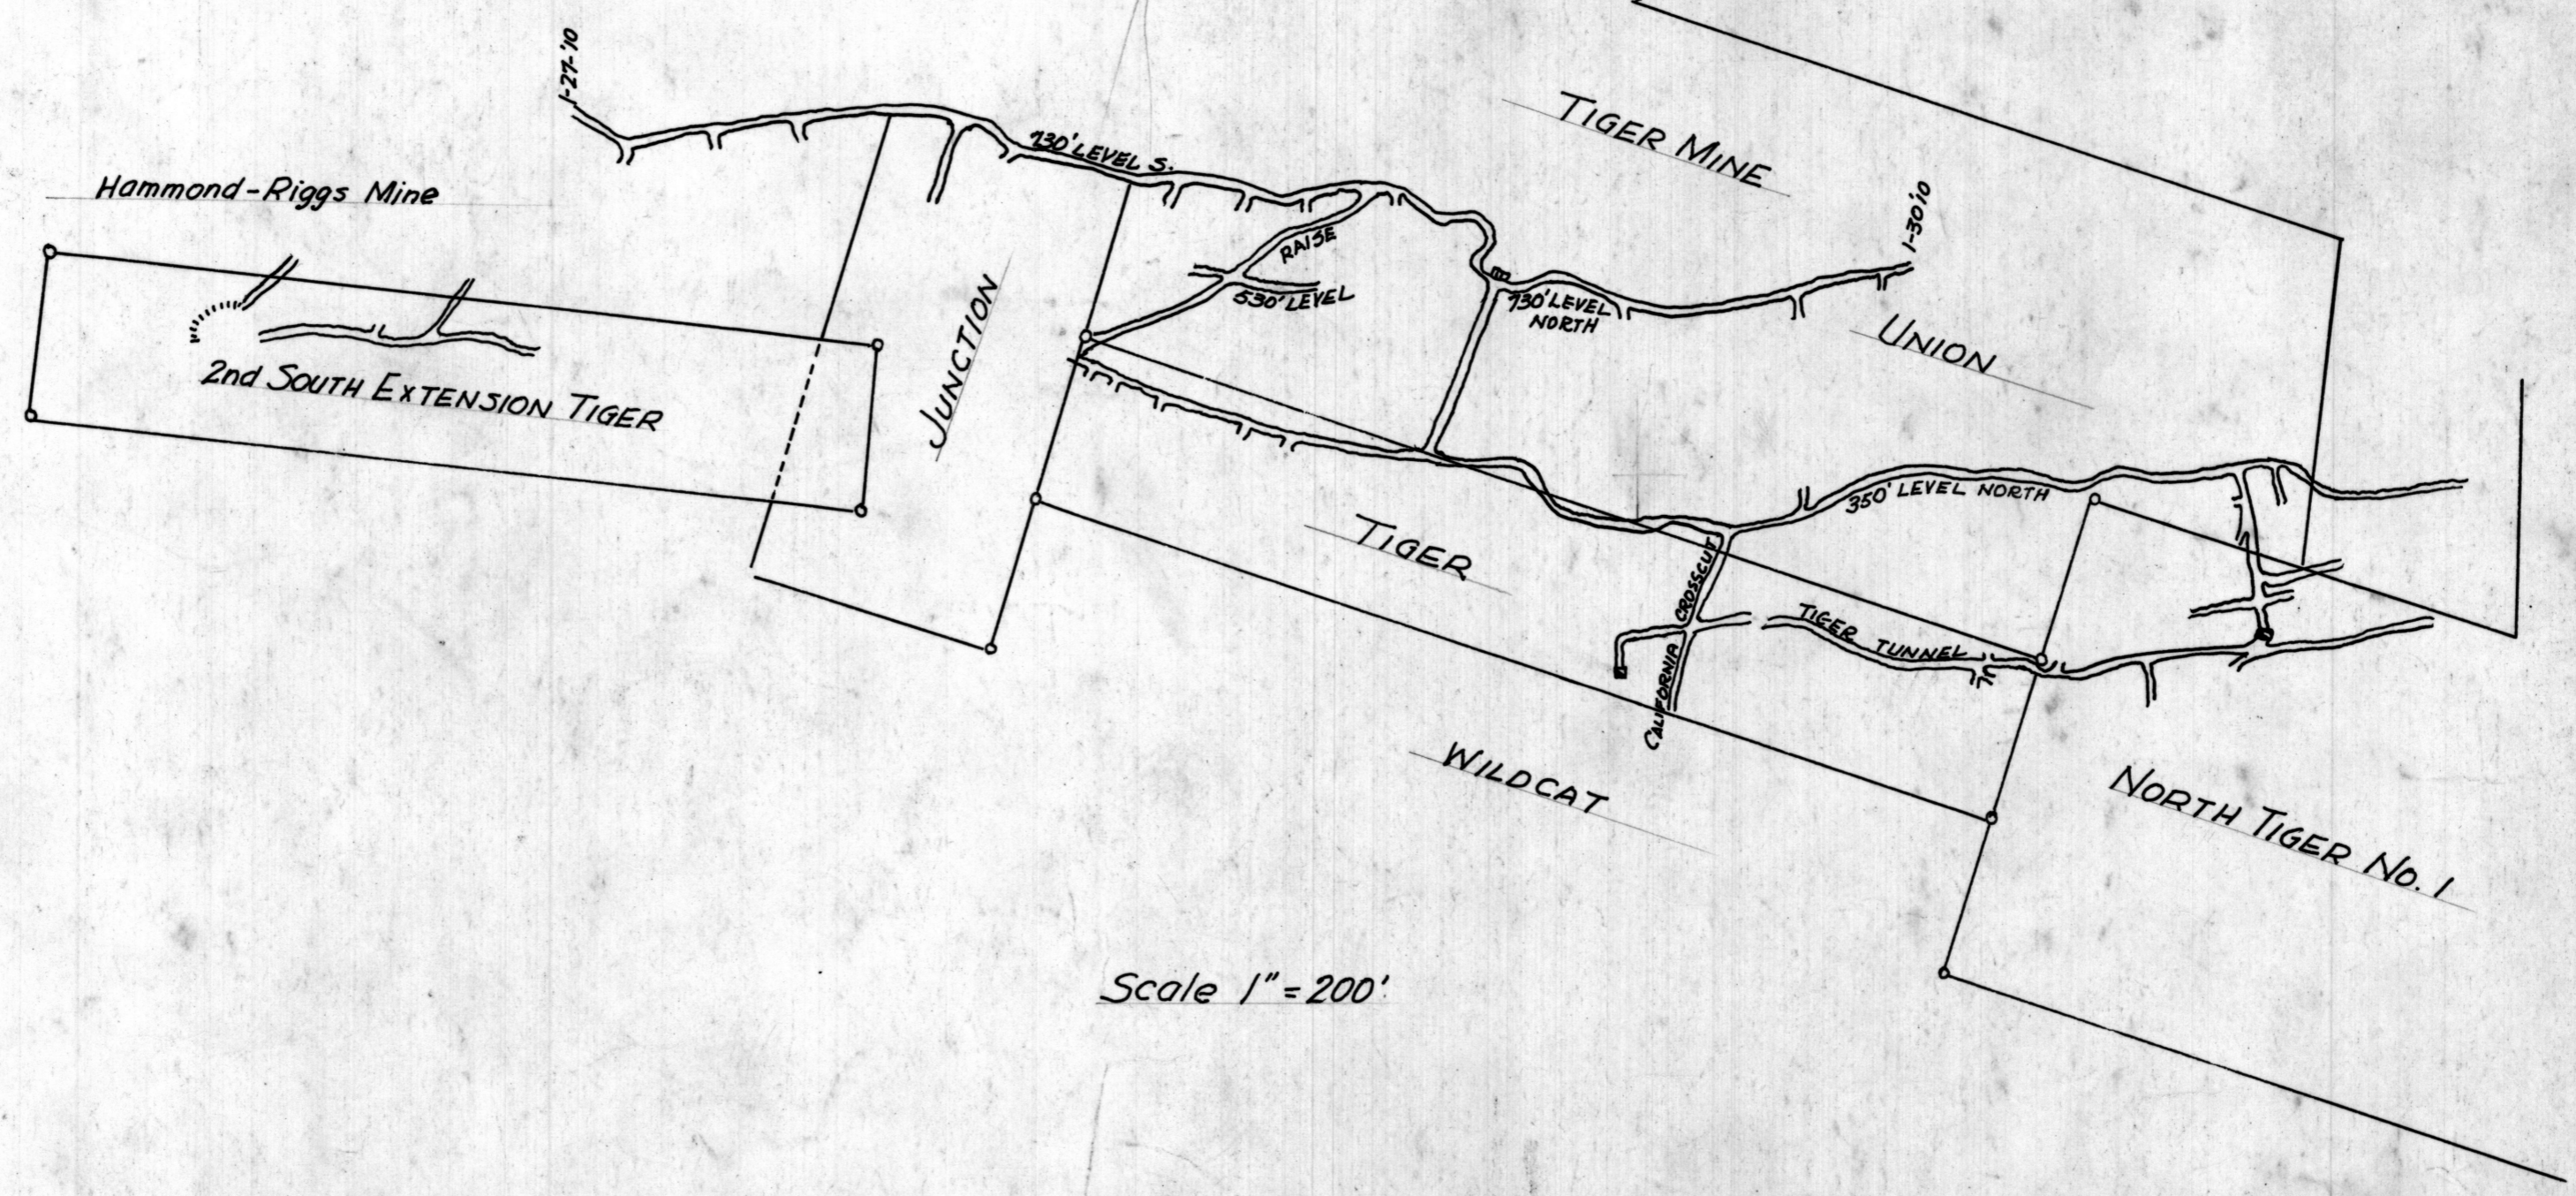

South

North

Scale 1" = 200'

DATE Feb. 15, 1910

FIG. 3-MINE WORKINGS, TIGER VEIN, YAVAPAI COUNTY, ARIZ.

463.2/14042