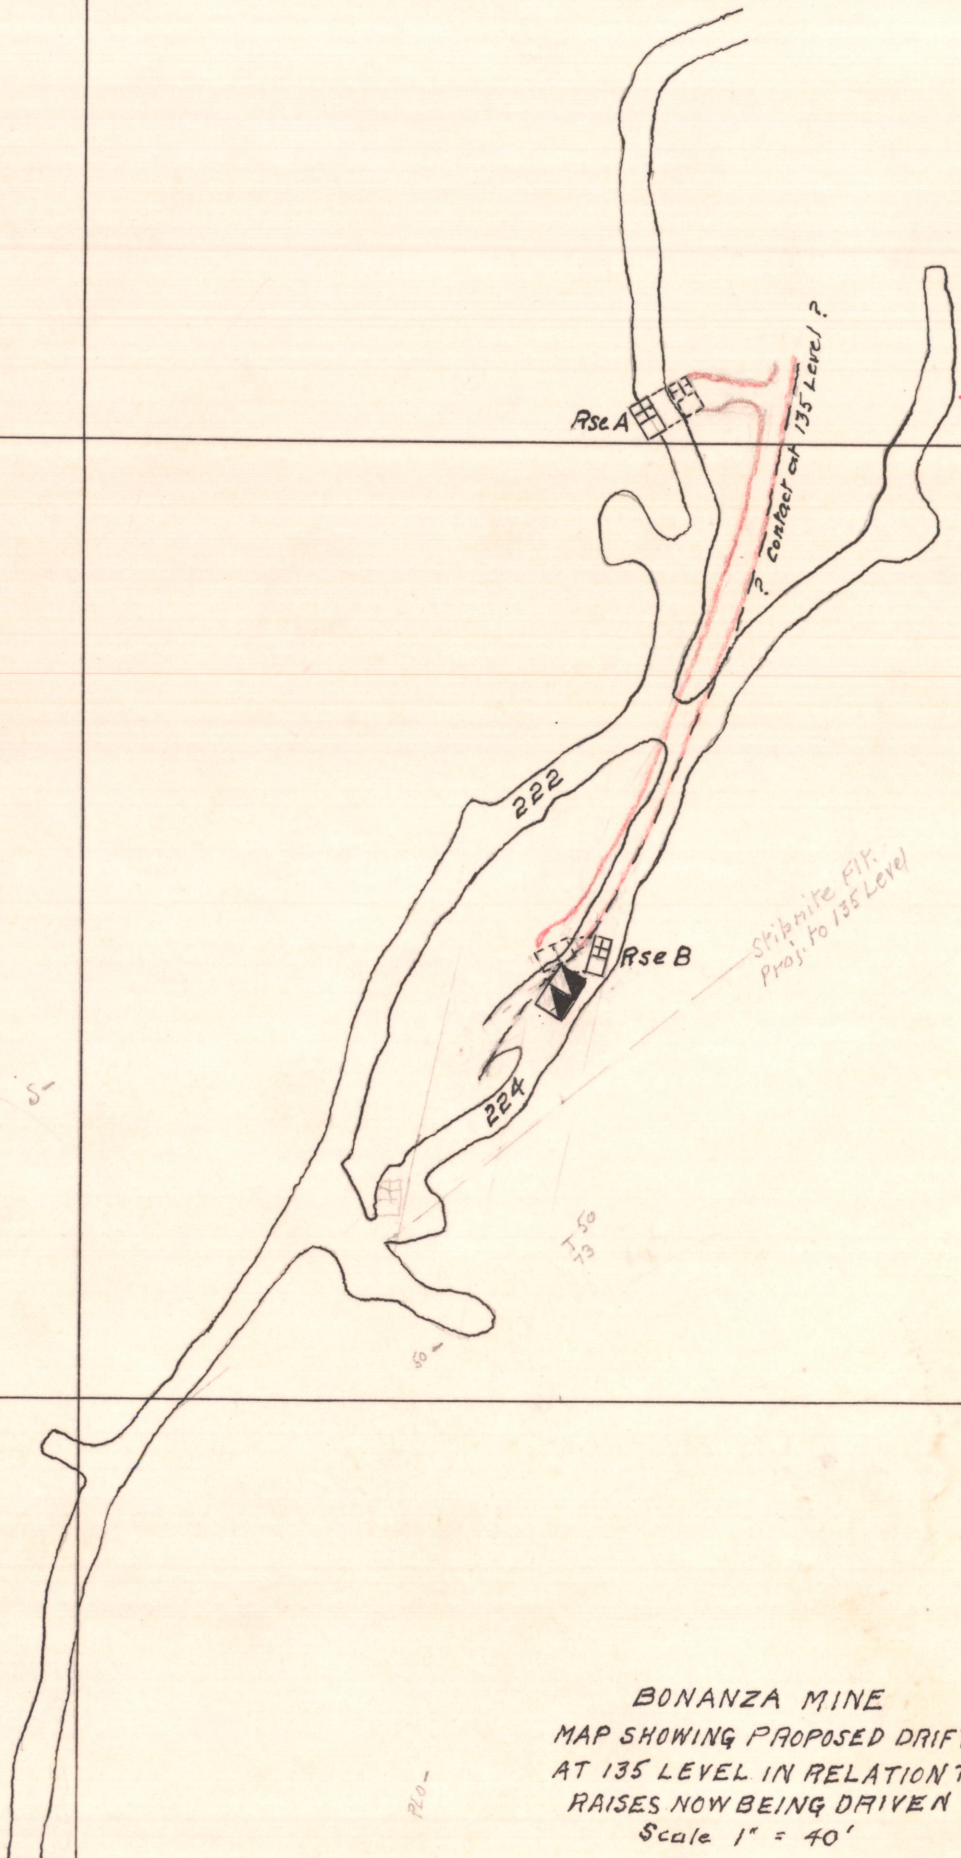

8000 E

8200 E

8600 N

8400 N

BONANZA MINE  
 MAP SHOWING PROPOSED DRIFT  
 AT 135 LEVEL IN RELATION TO  
 RAISES NOW BEING DRIVEN  
 Scale 1" = 40'

PLO -