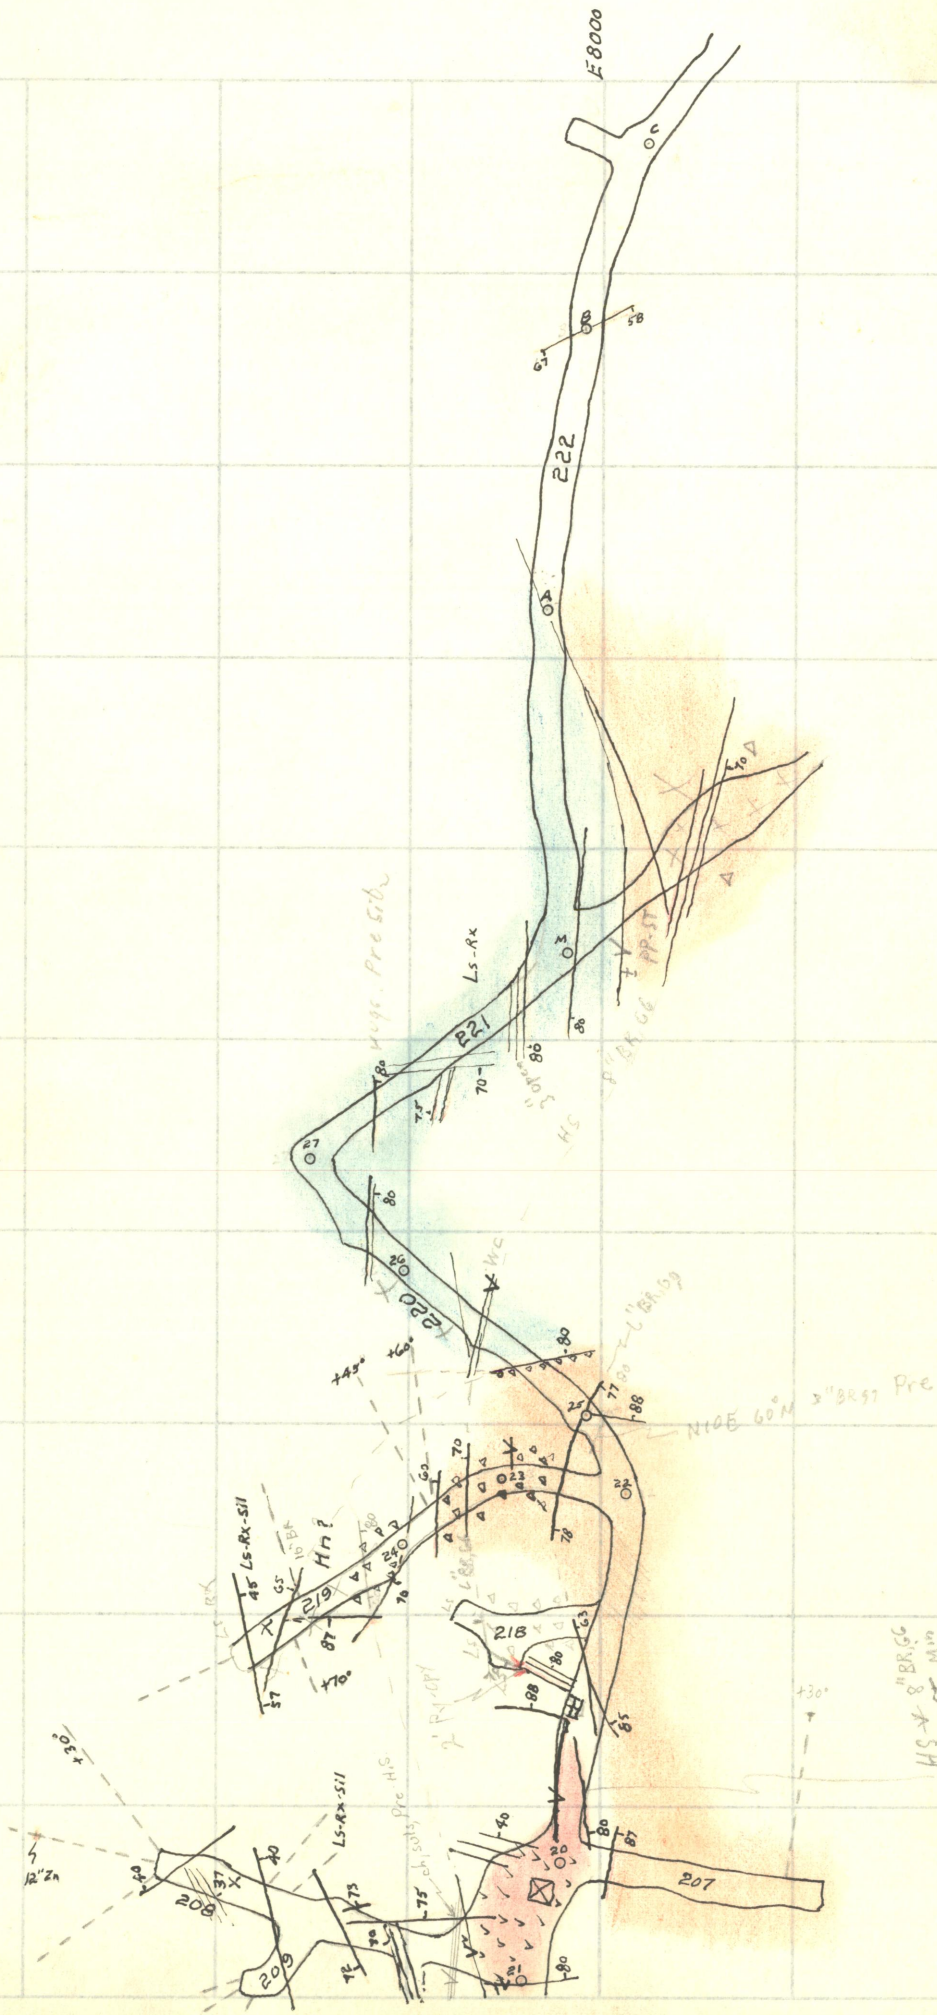

N 8400

N 8200

S.K.M.L.
 BONANZA
 235 Level
 1" = 40'
 1-24-55 K₃
 N 8000

C.2n L Geol.
 South of spad M