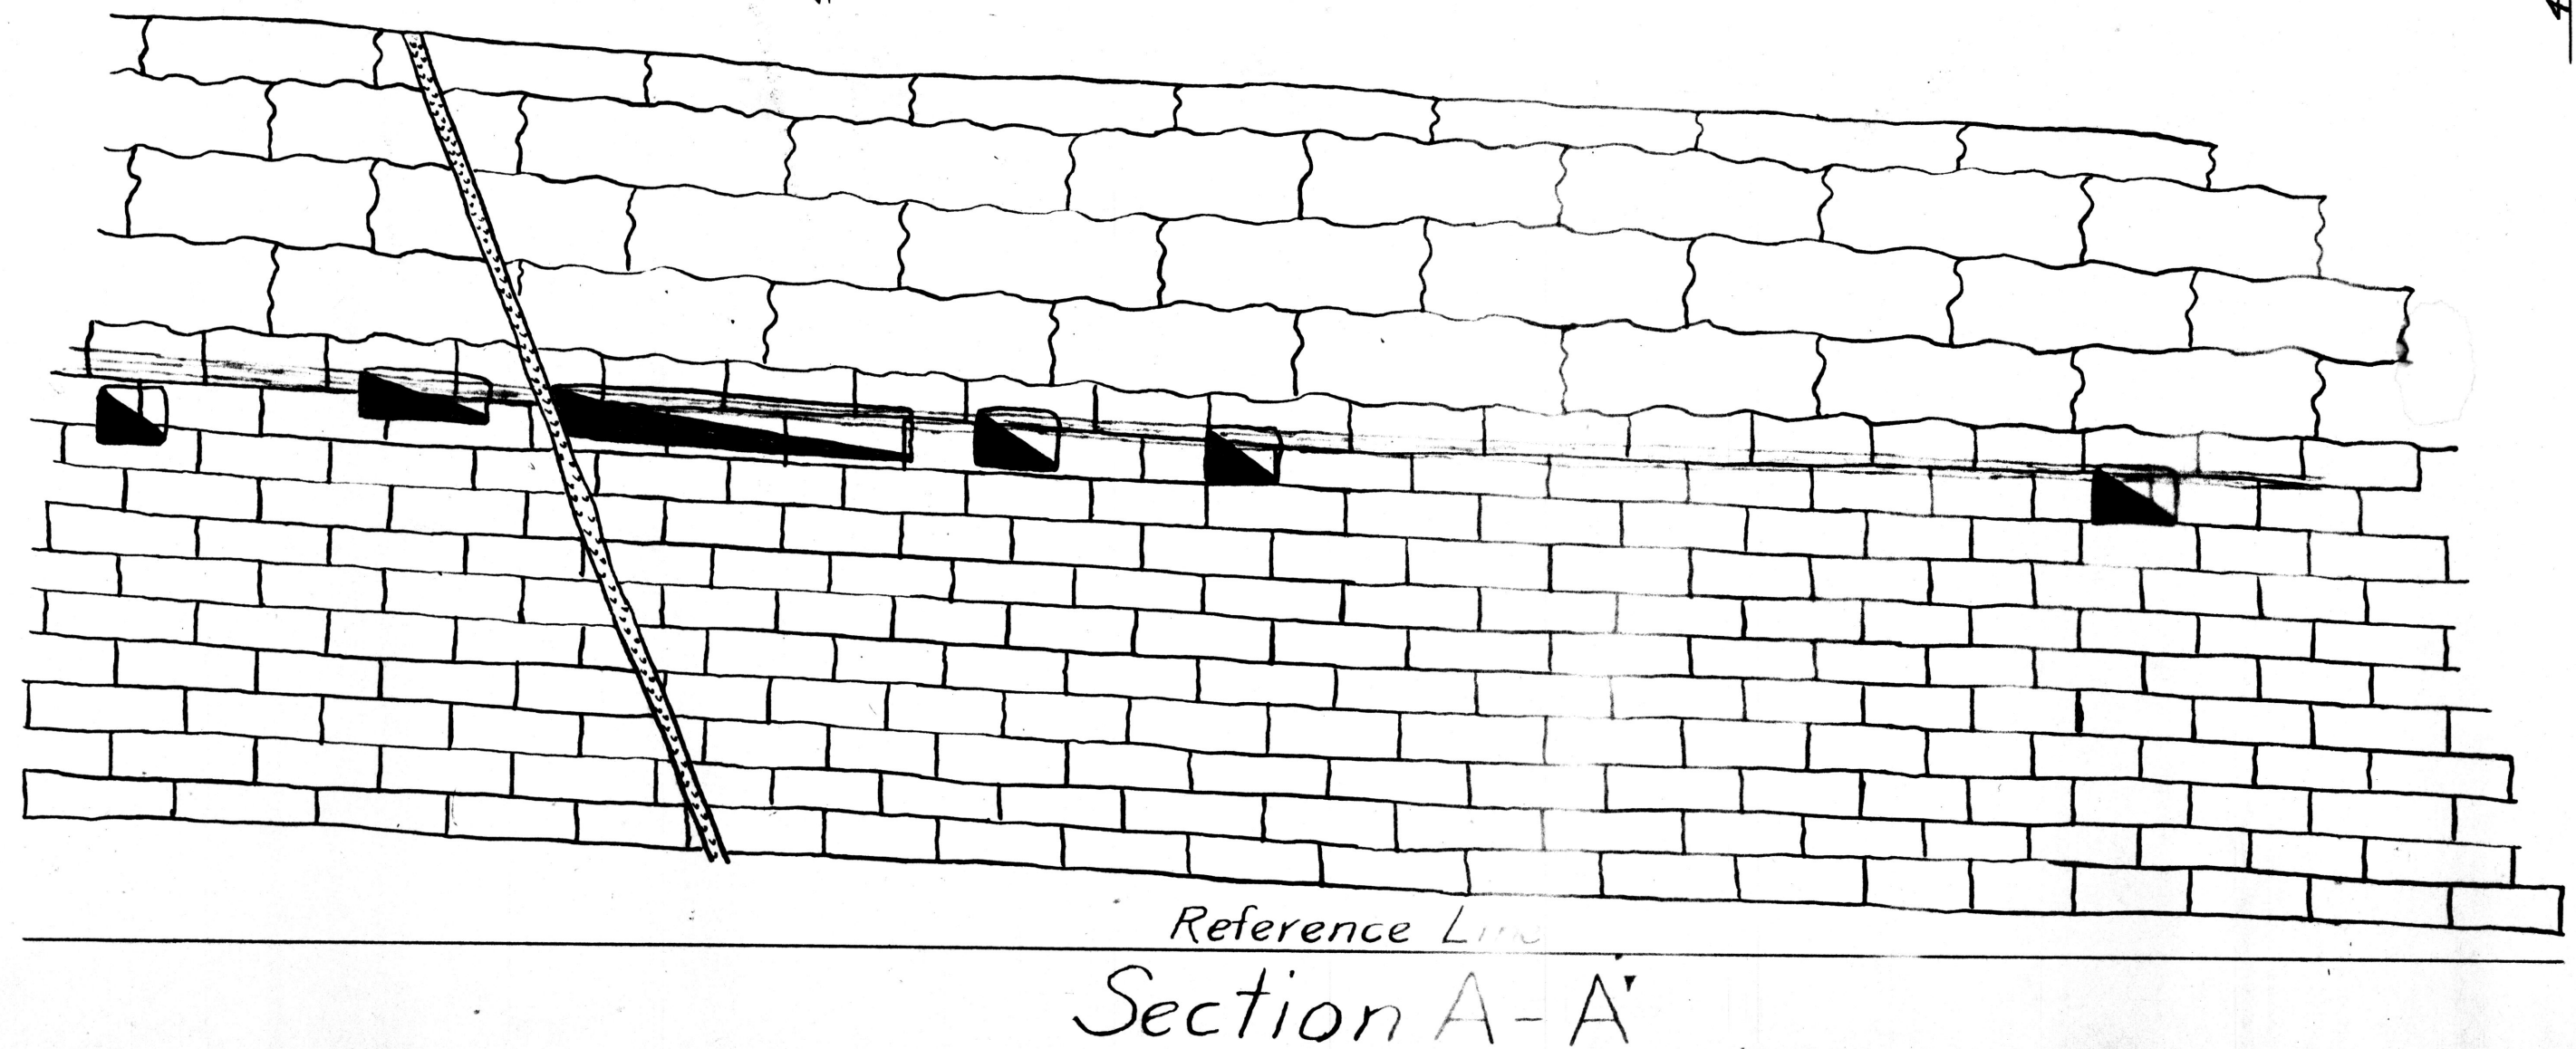

- LEGEND
- Limestone
  - Diabase
  - Asbestos Vein
  - Schist

PLAN AND SECTIONS  
of the  
**HOME MINE**  
Scale 1"=20'

Feb. 10, 1952  
July 15, 1952

L.J. Brewer