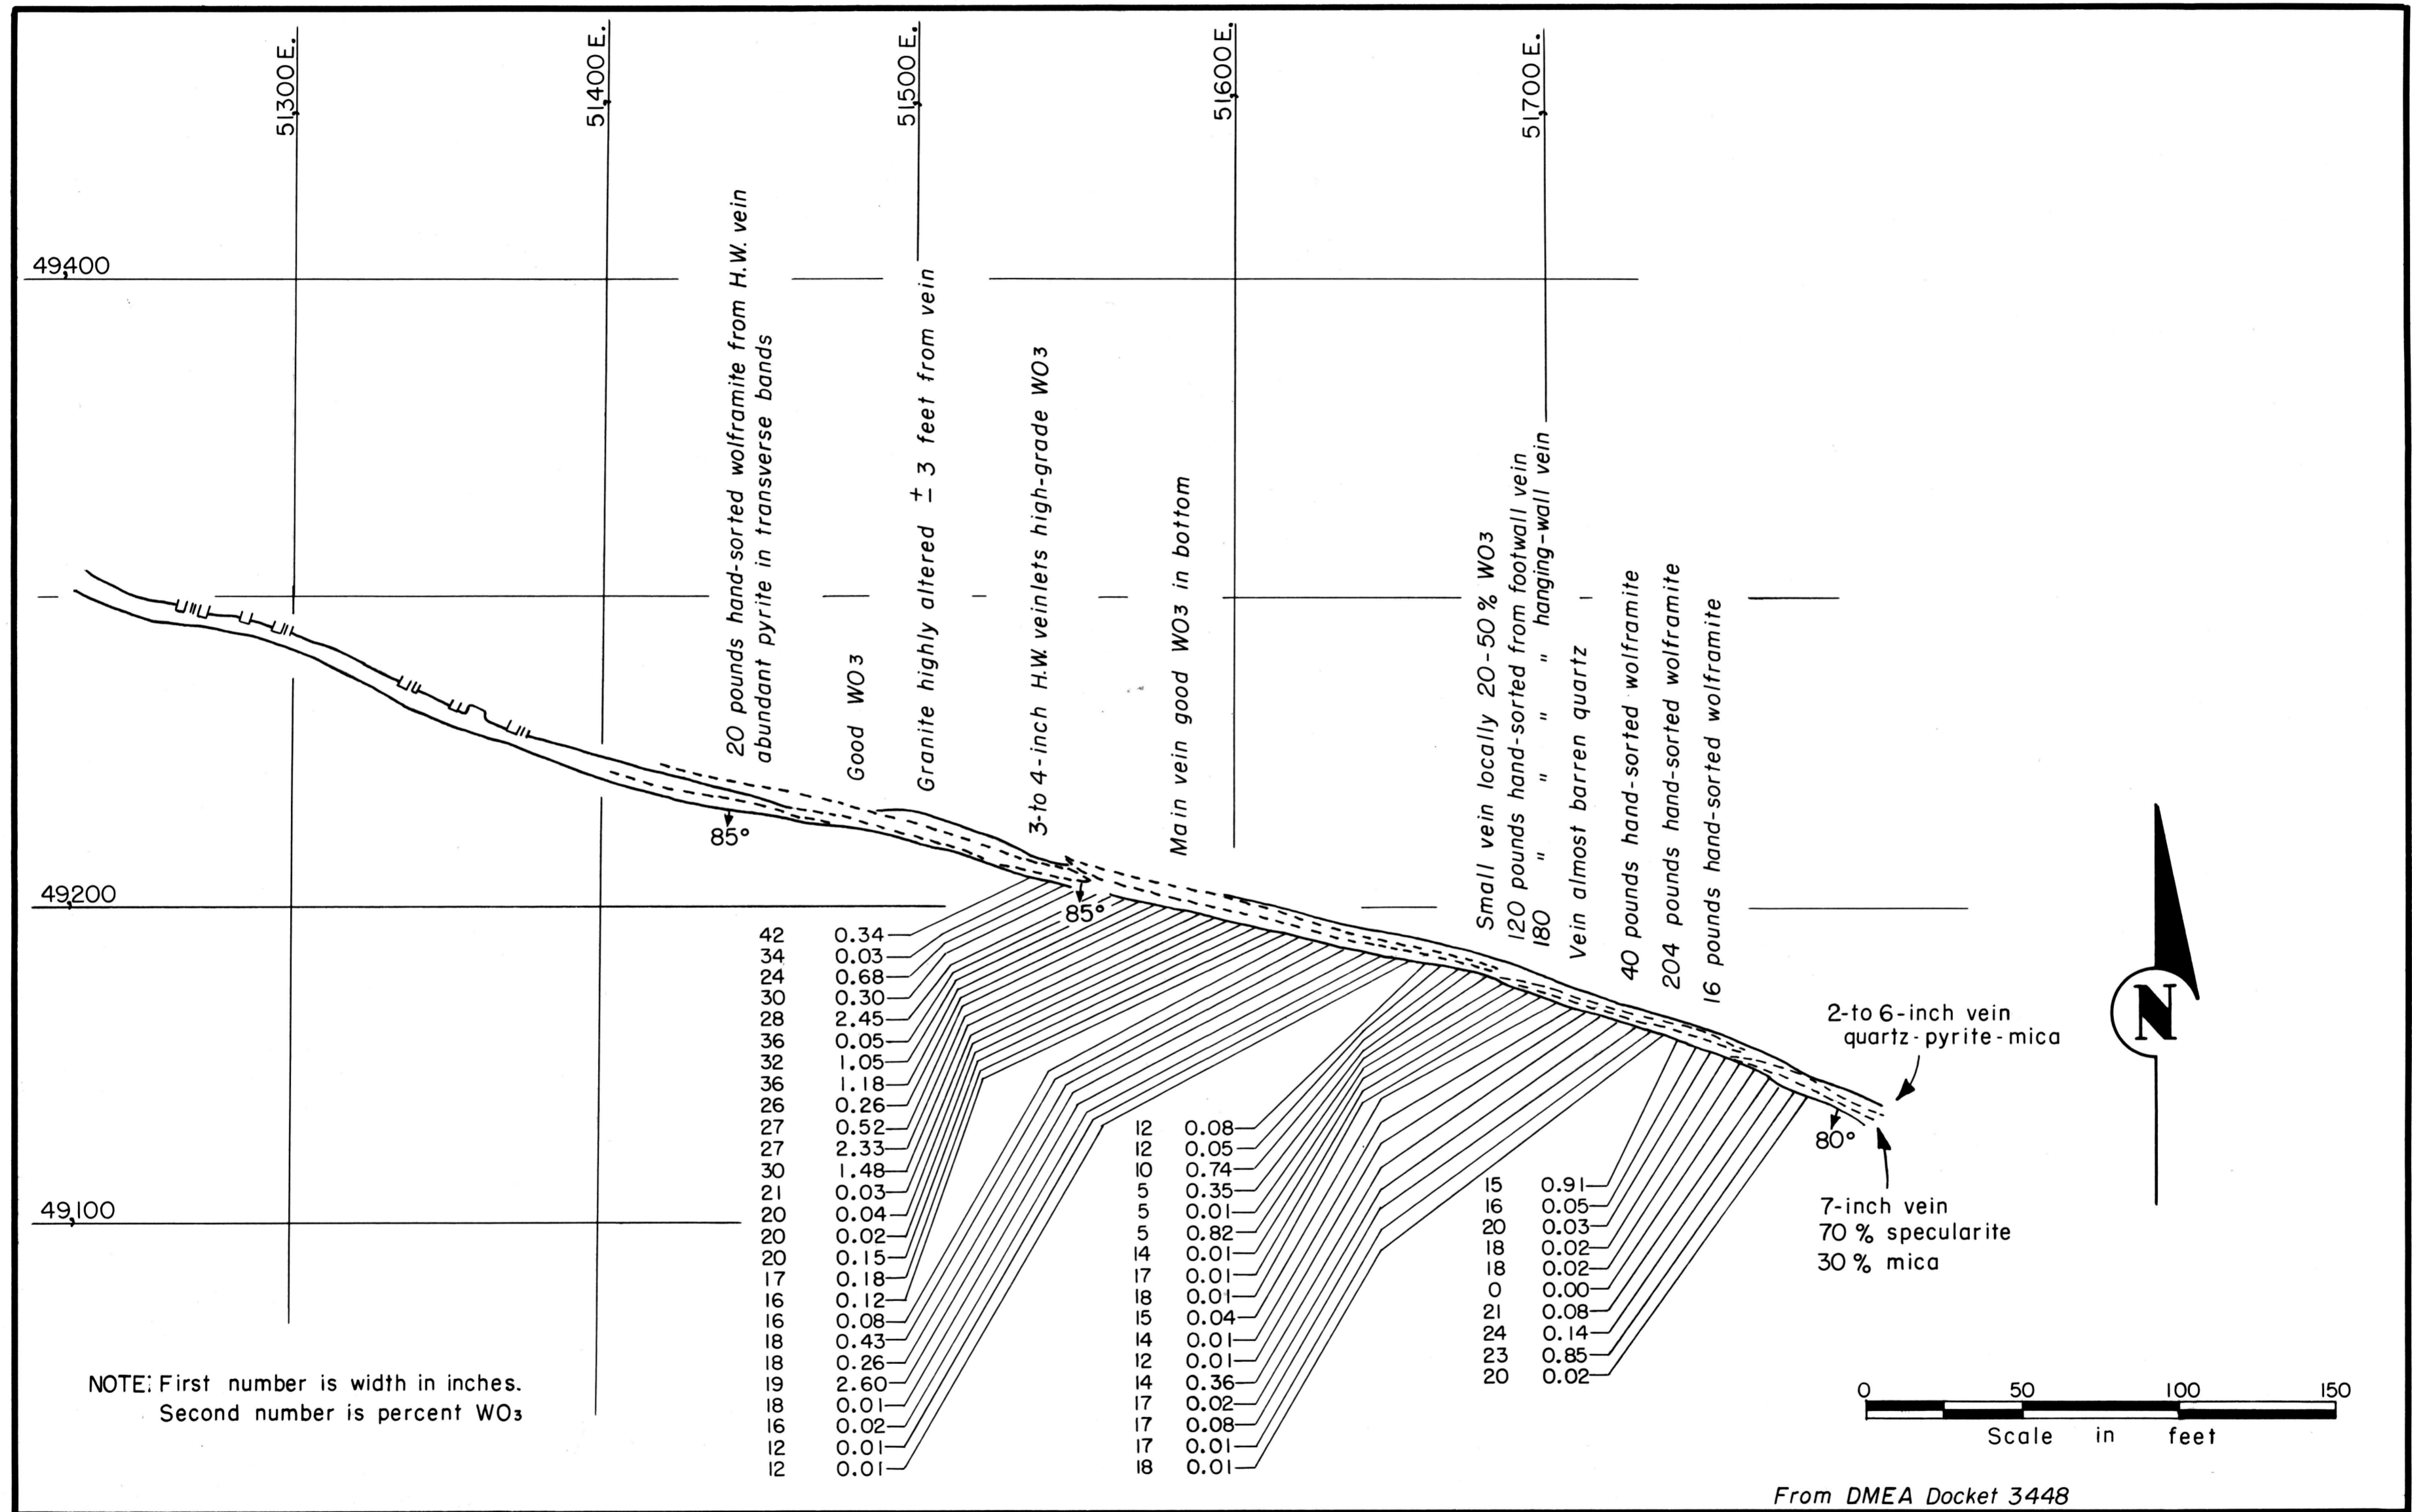

Fig. 21

FIGURE 21. PLAN AND ASSAY MAP OF EAST END OF BLACK PEARL MINE, YAVAPAI COUNTY, ARIZ.

TO THIS
REDUCE THIS

Fig. 21

Plan and assay map of Black Pearl mine, Yavapai County, Ariz. from DMEA 3448 report