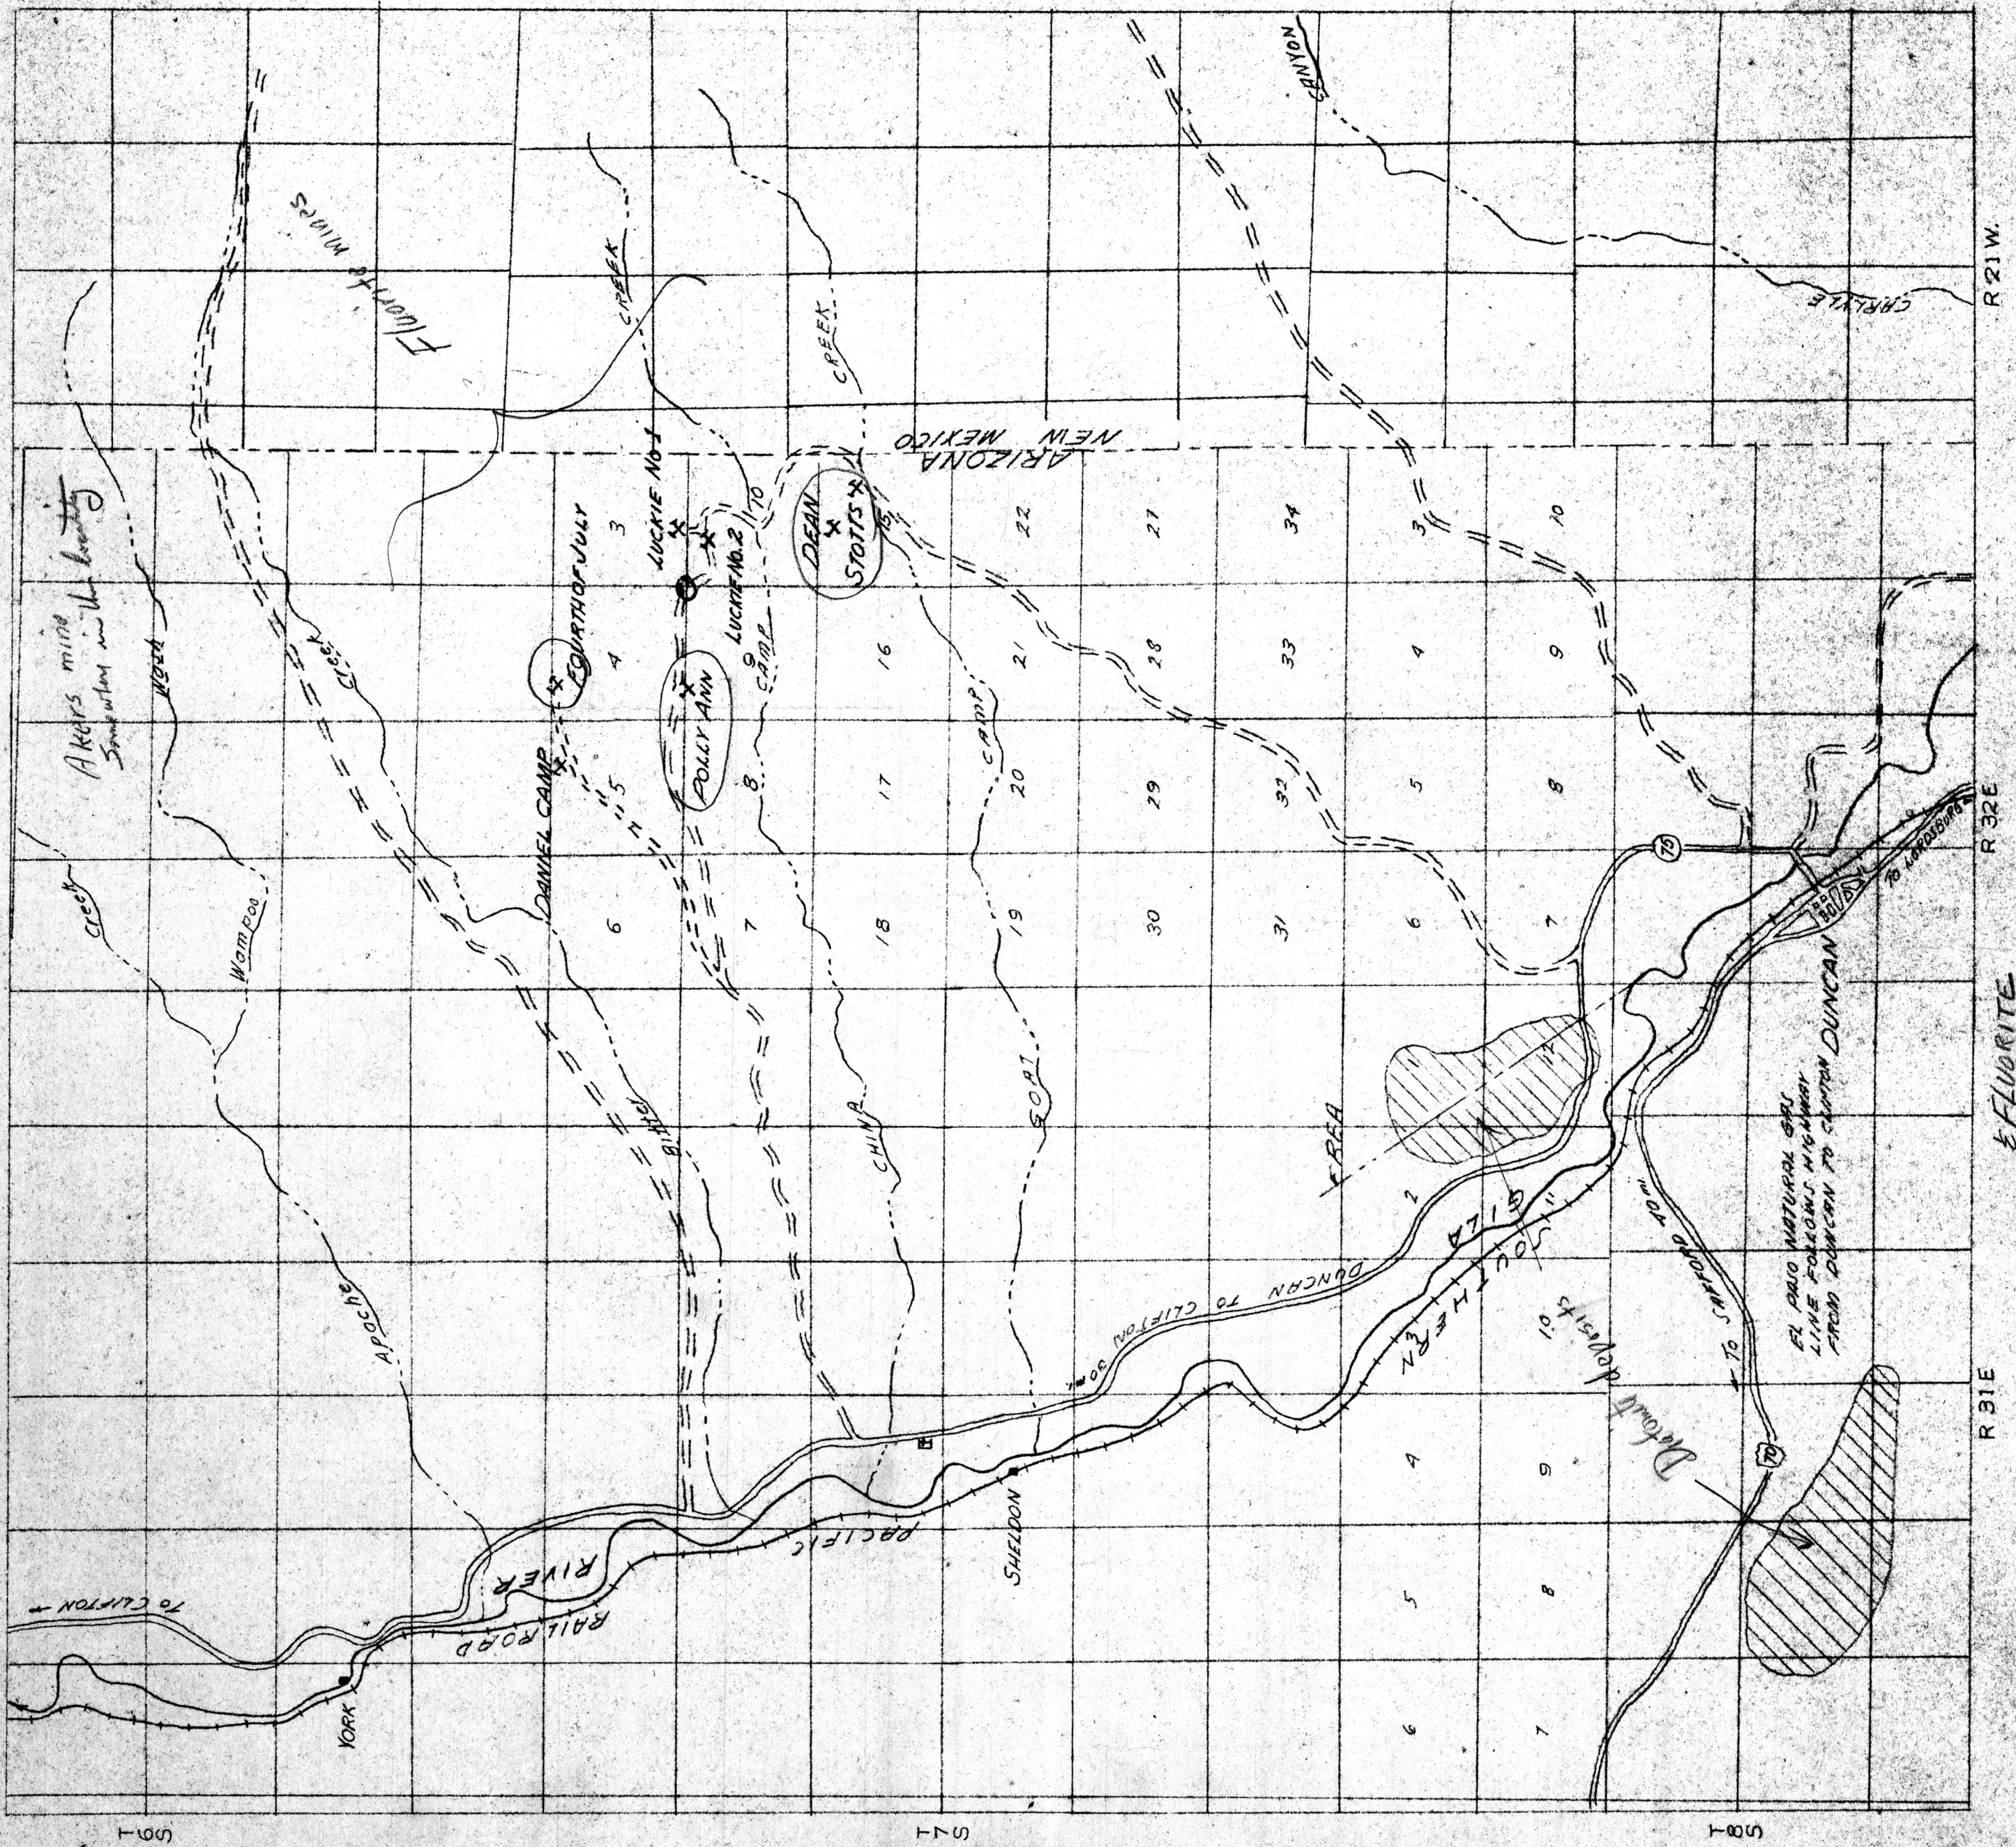

Map furnished by Frank Gammonde

UNITED STATES DEPARTMENT OF THE INTERIOR  
GEOLOGICAL SURVEY

FLUORITE

INDEX MAP SHOWING DIATOMITE DEPOSITS NEAR DUNCAN, GREENLEE COUNTY, ARIZONA

El Paso Fluorite

169

171

180