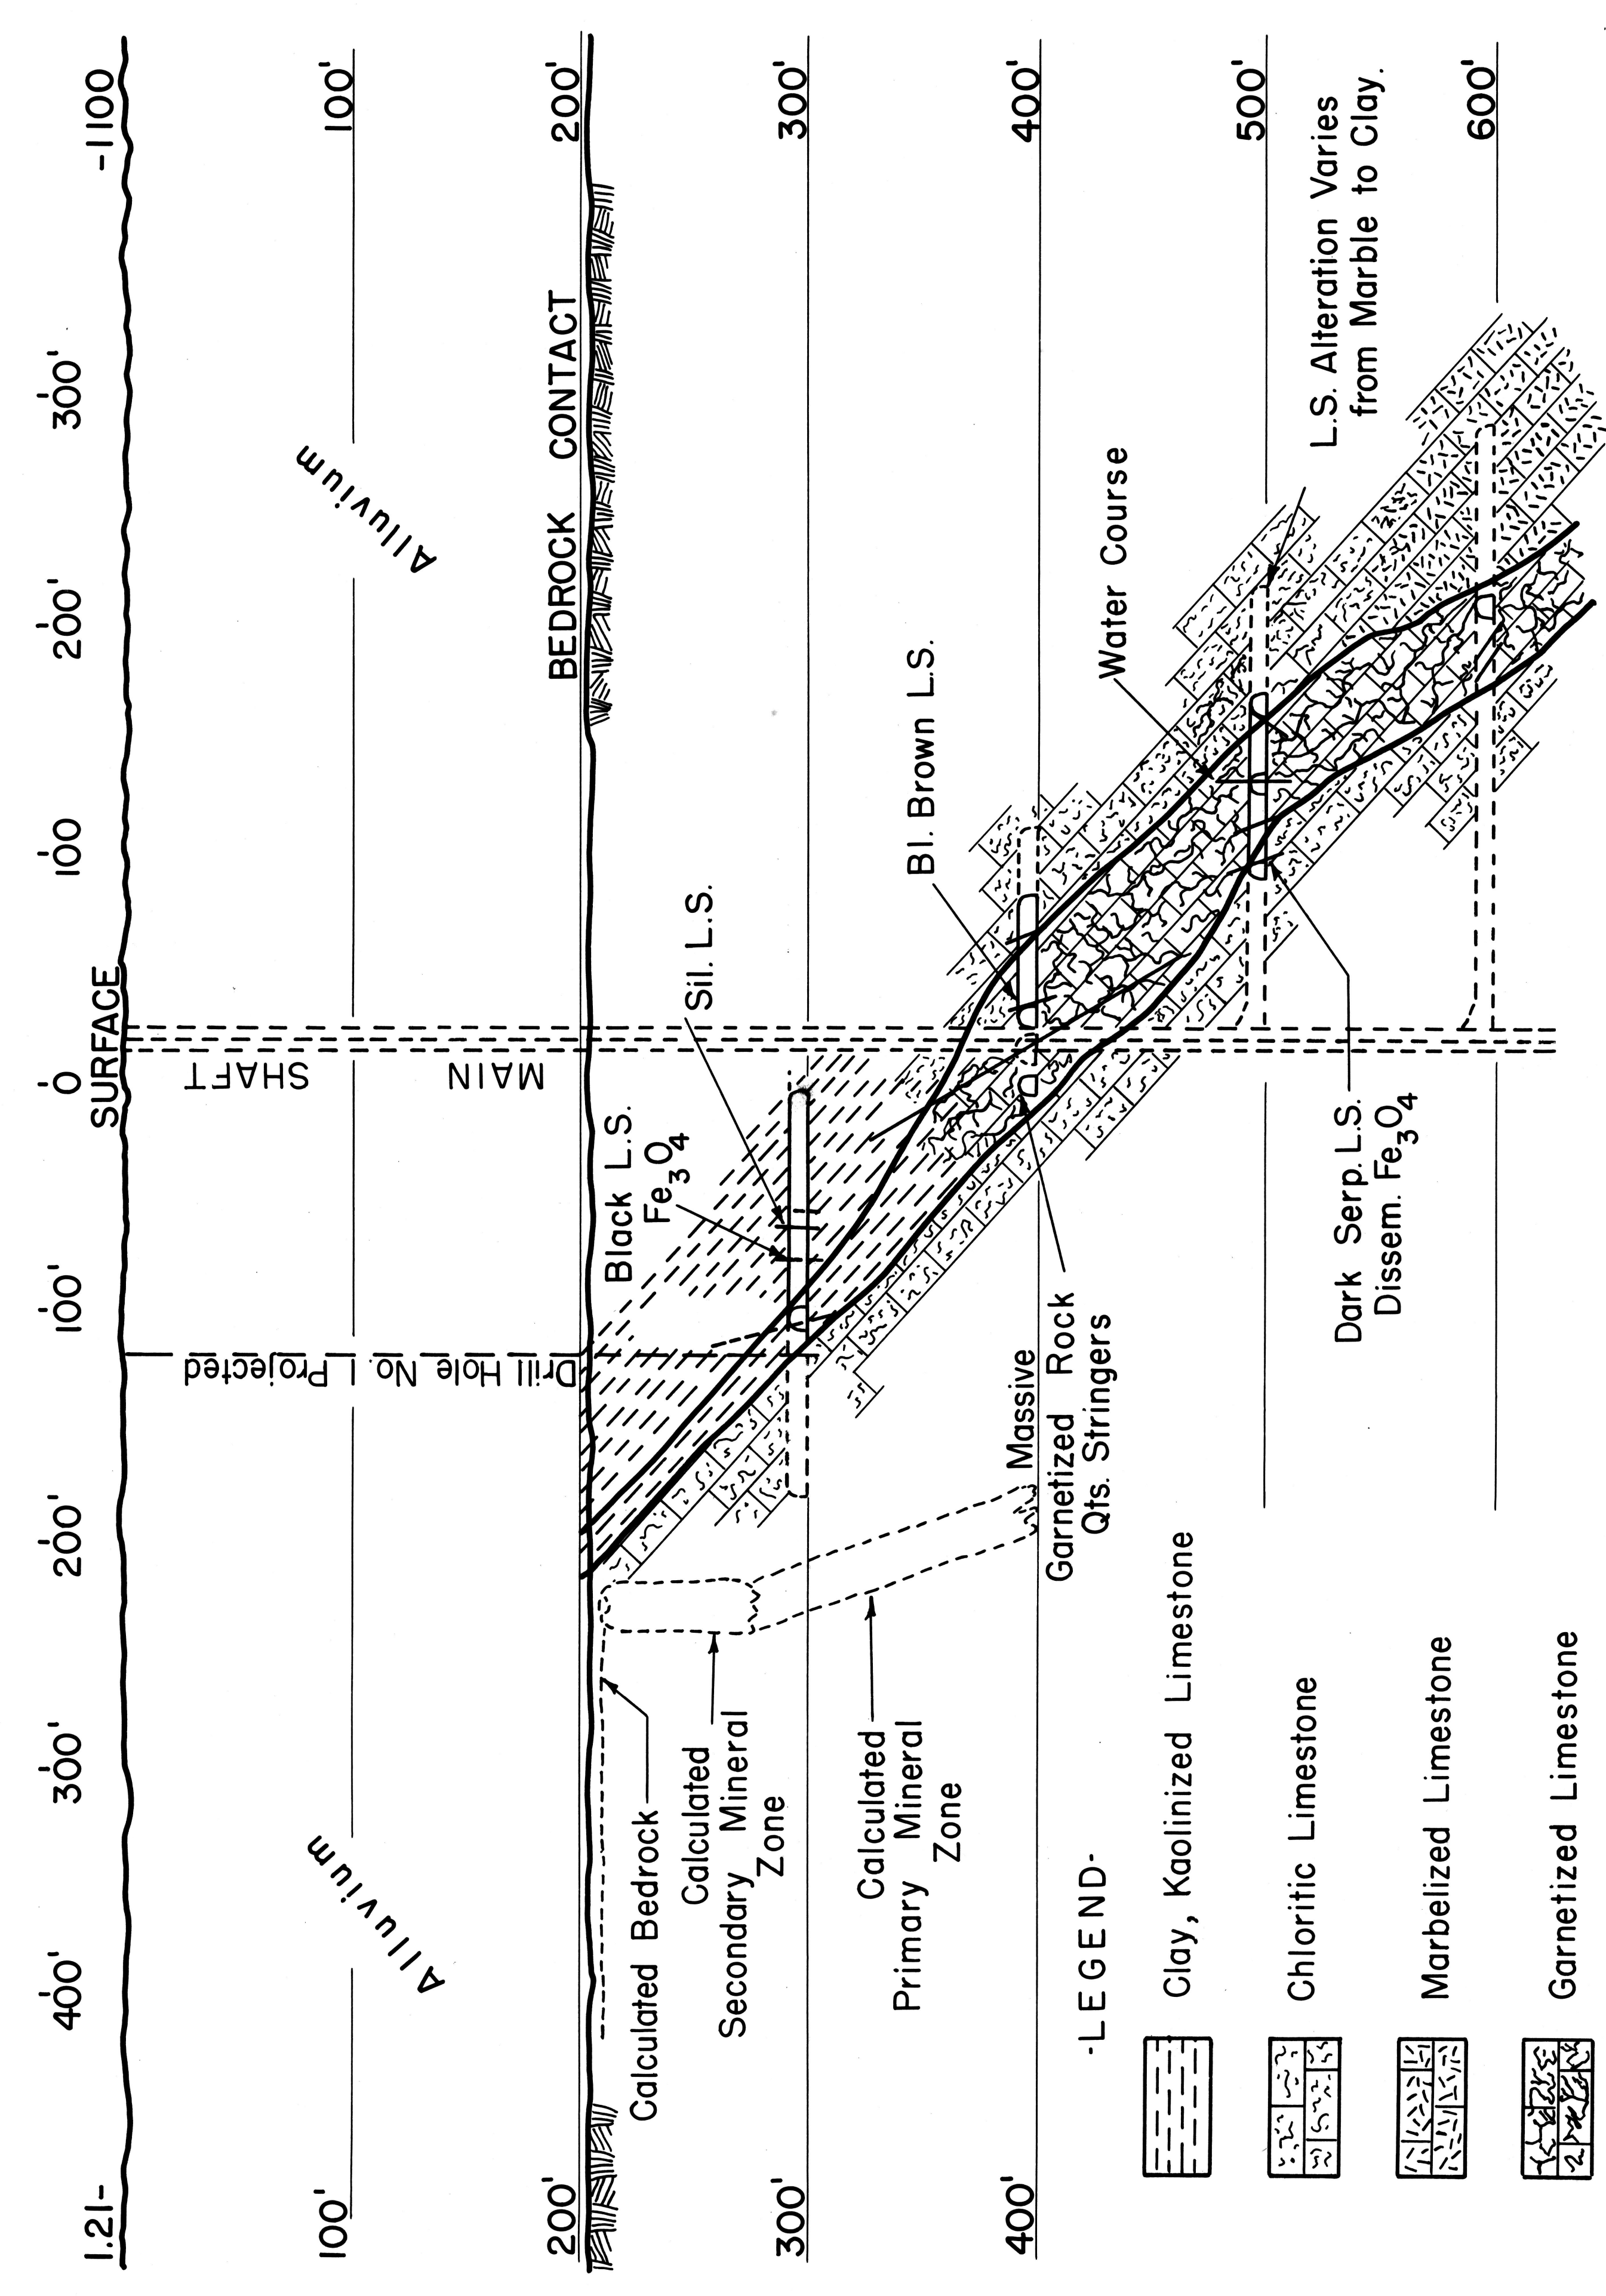

8x10 1/2"

- LEGEND-**
- Clay, Kaolinized Limestone
 - Chloritic Limestone
 - Marbleized Limestone
 - Garnetized Limestone

ORIGINAL MAP FURNISHED BY PIMA MINING CO.

Figure - 7 - Section through Mine

127- 126- 125- 124- 123- 122-

To This - (10 1/2")

Reduce this

Pima

To THIS

REDUCE THIS

Train