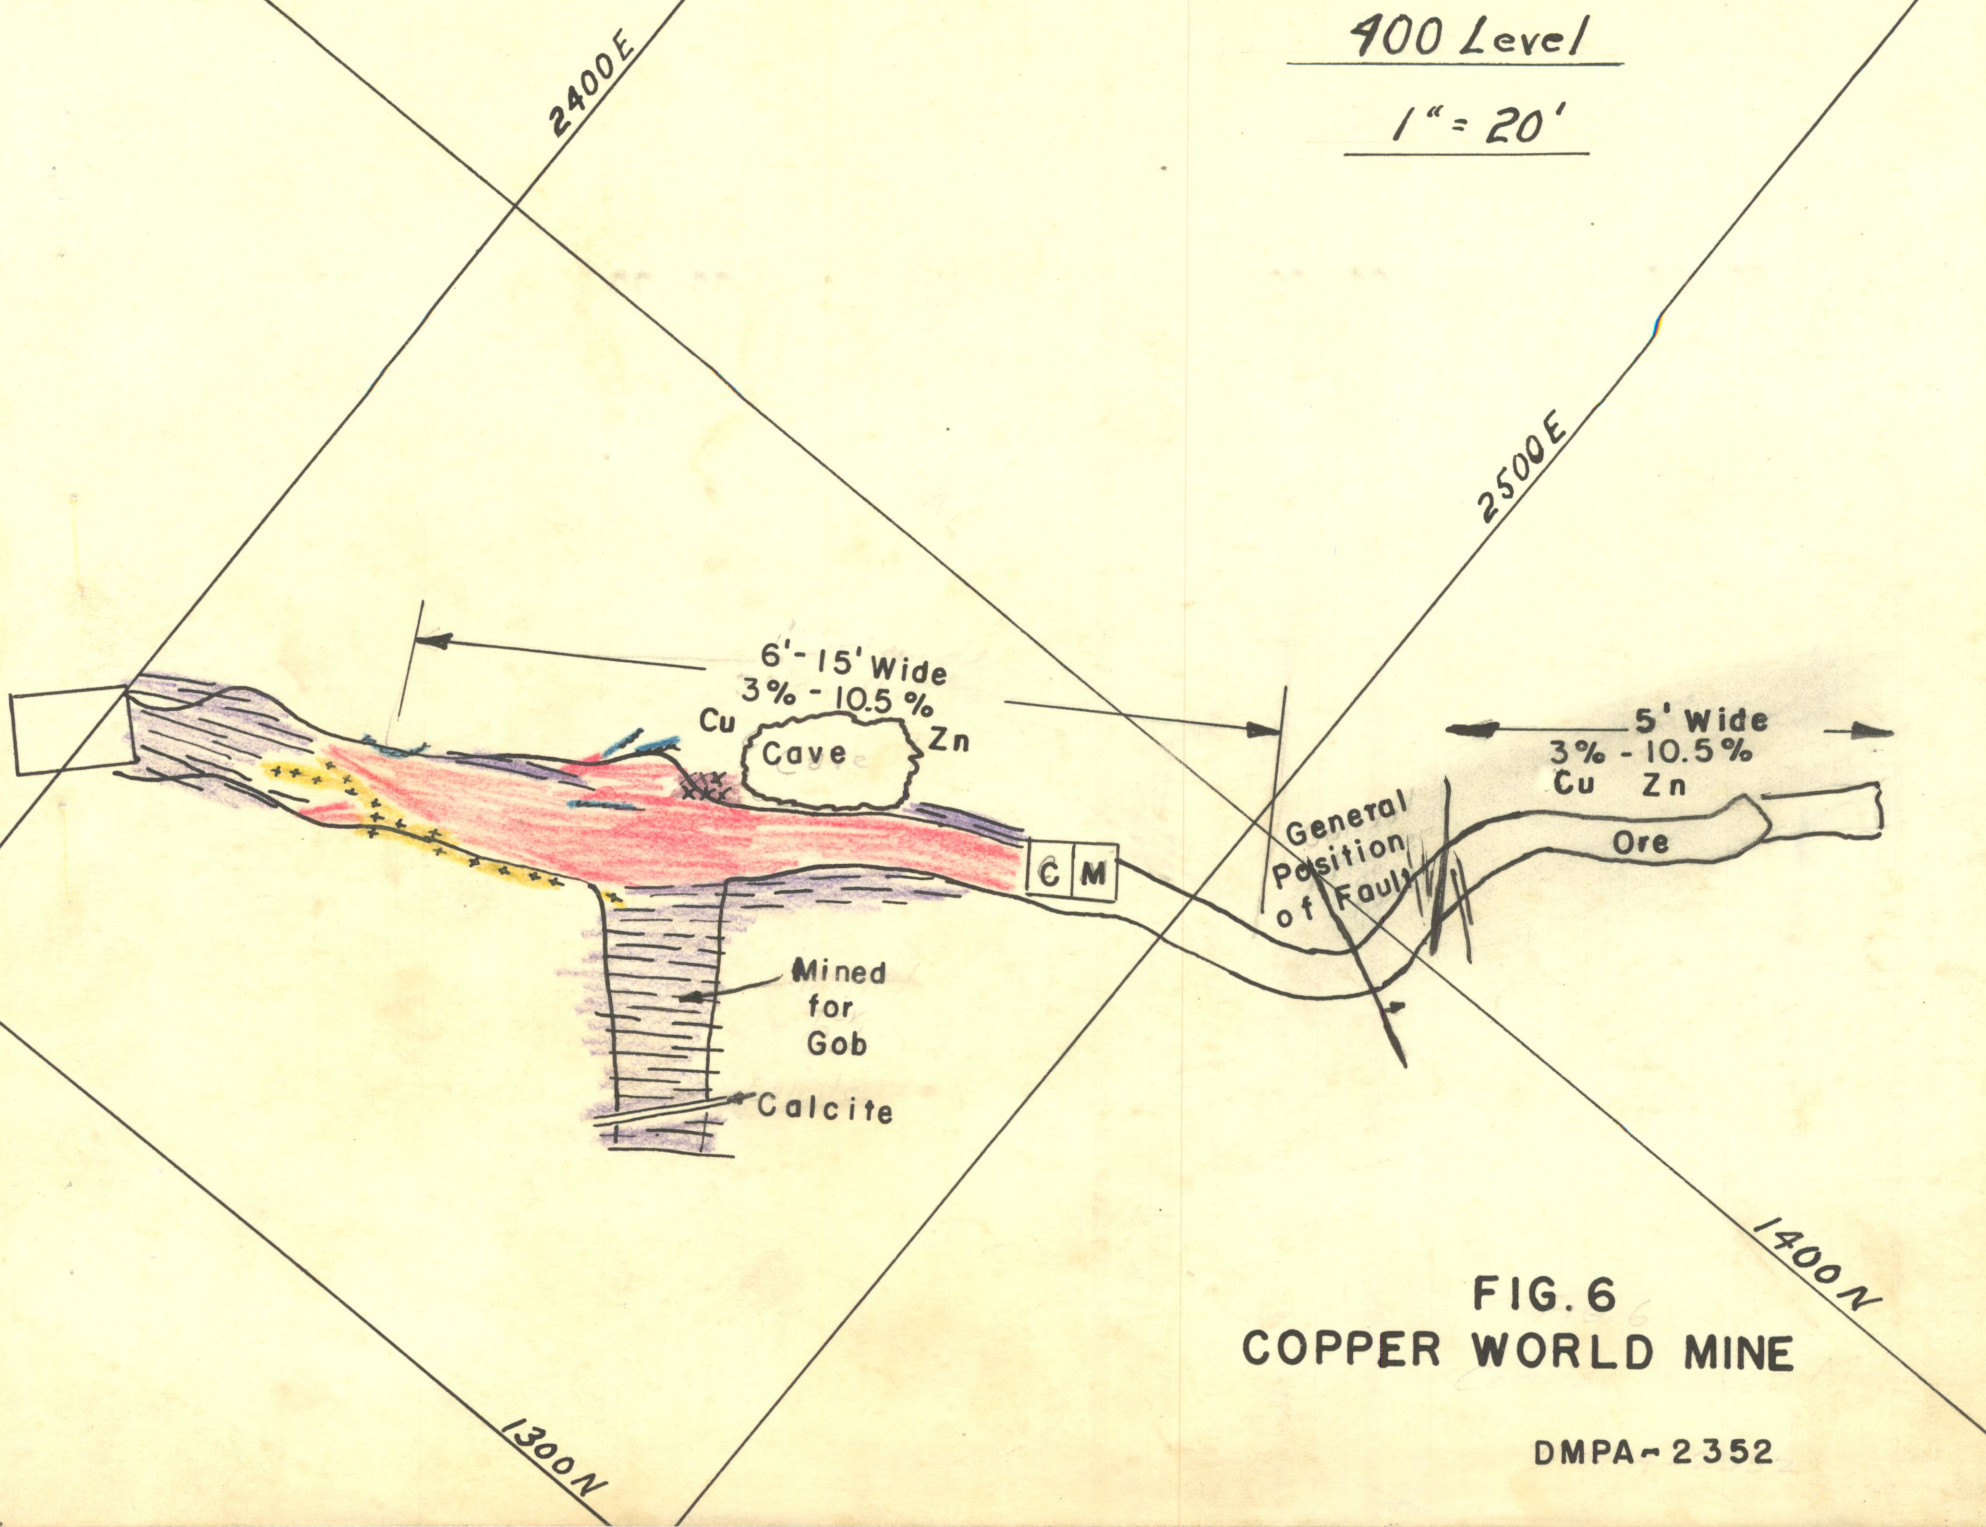

400 Level

1" = 20'

FIG. 6
COPPER WORLD MINE

DMPA-2352