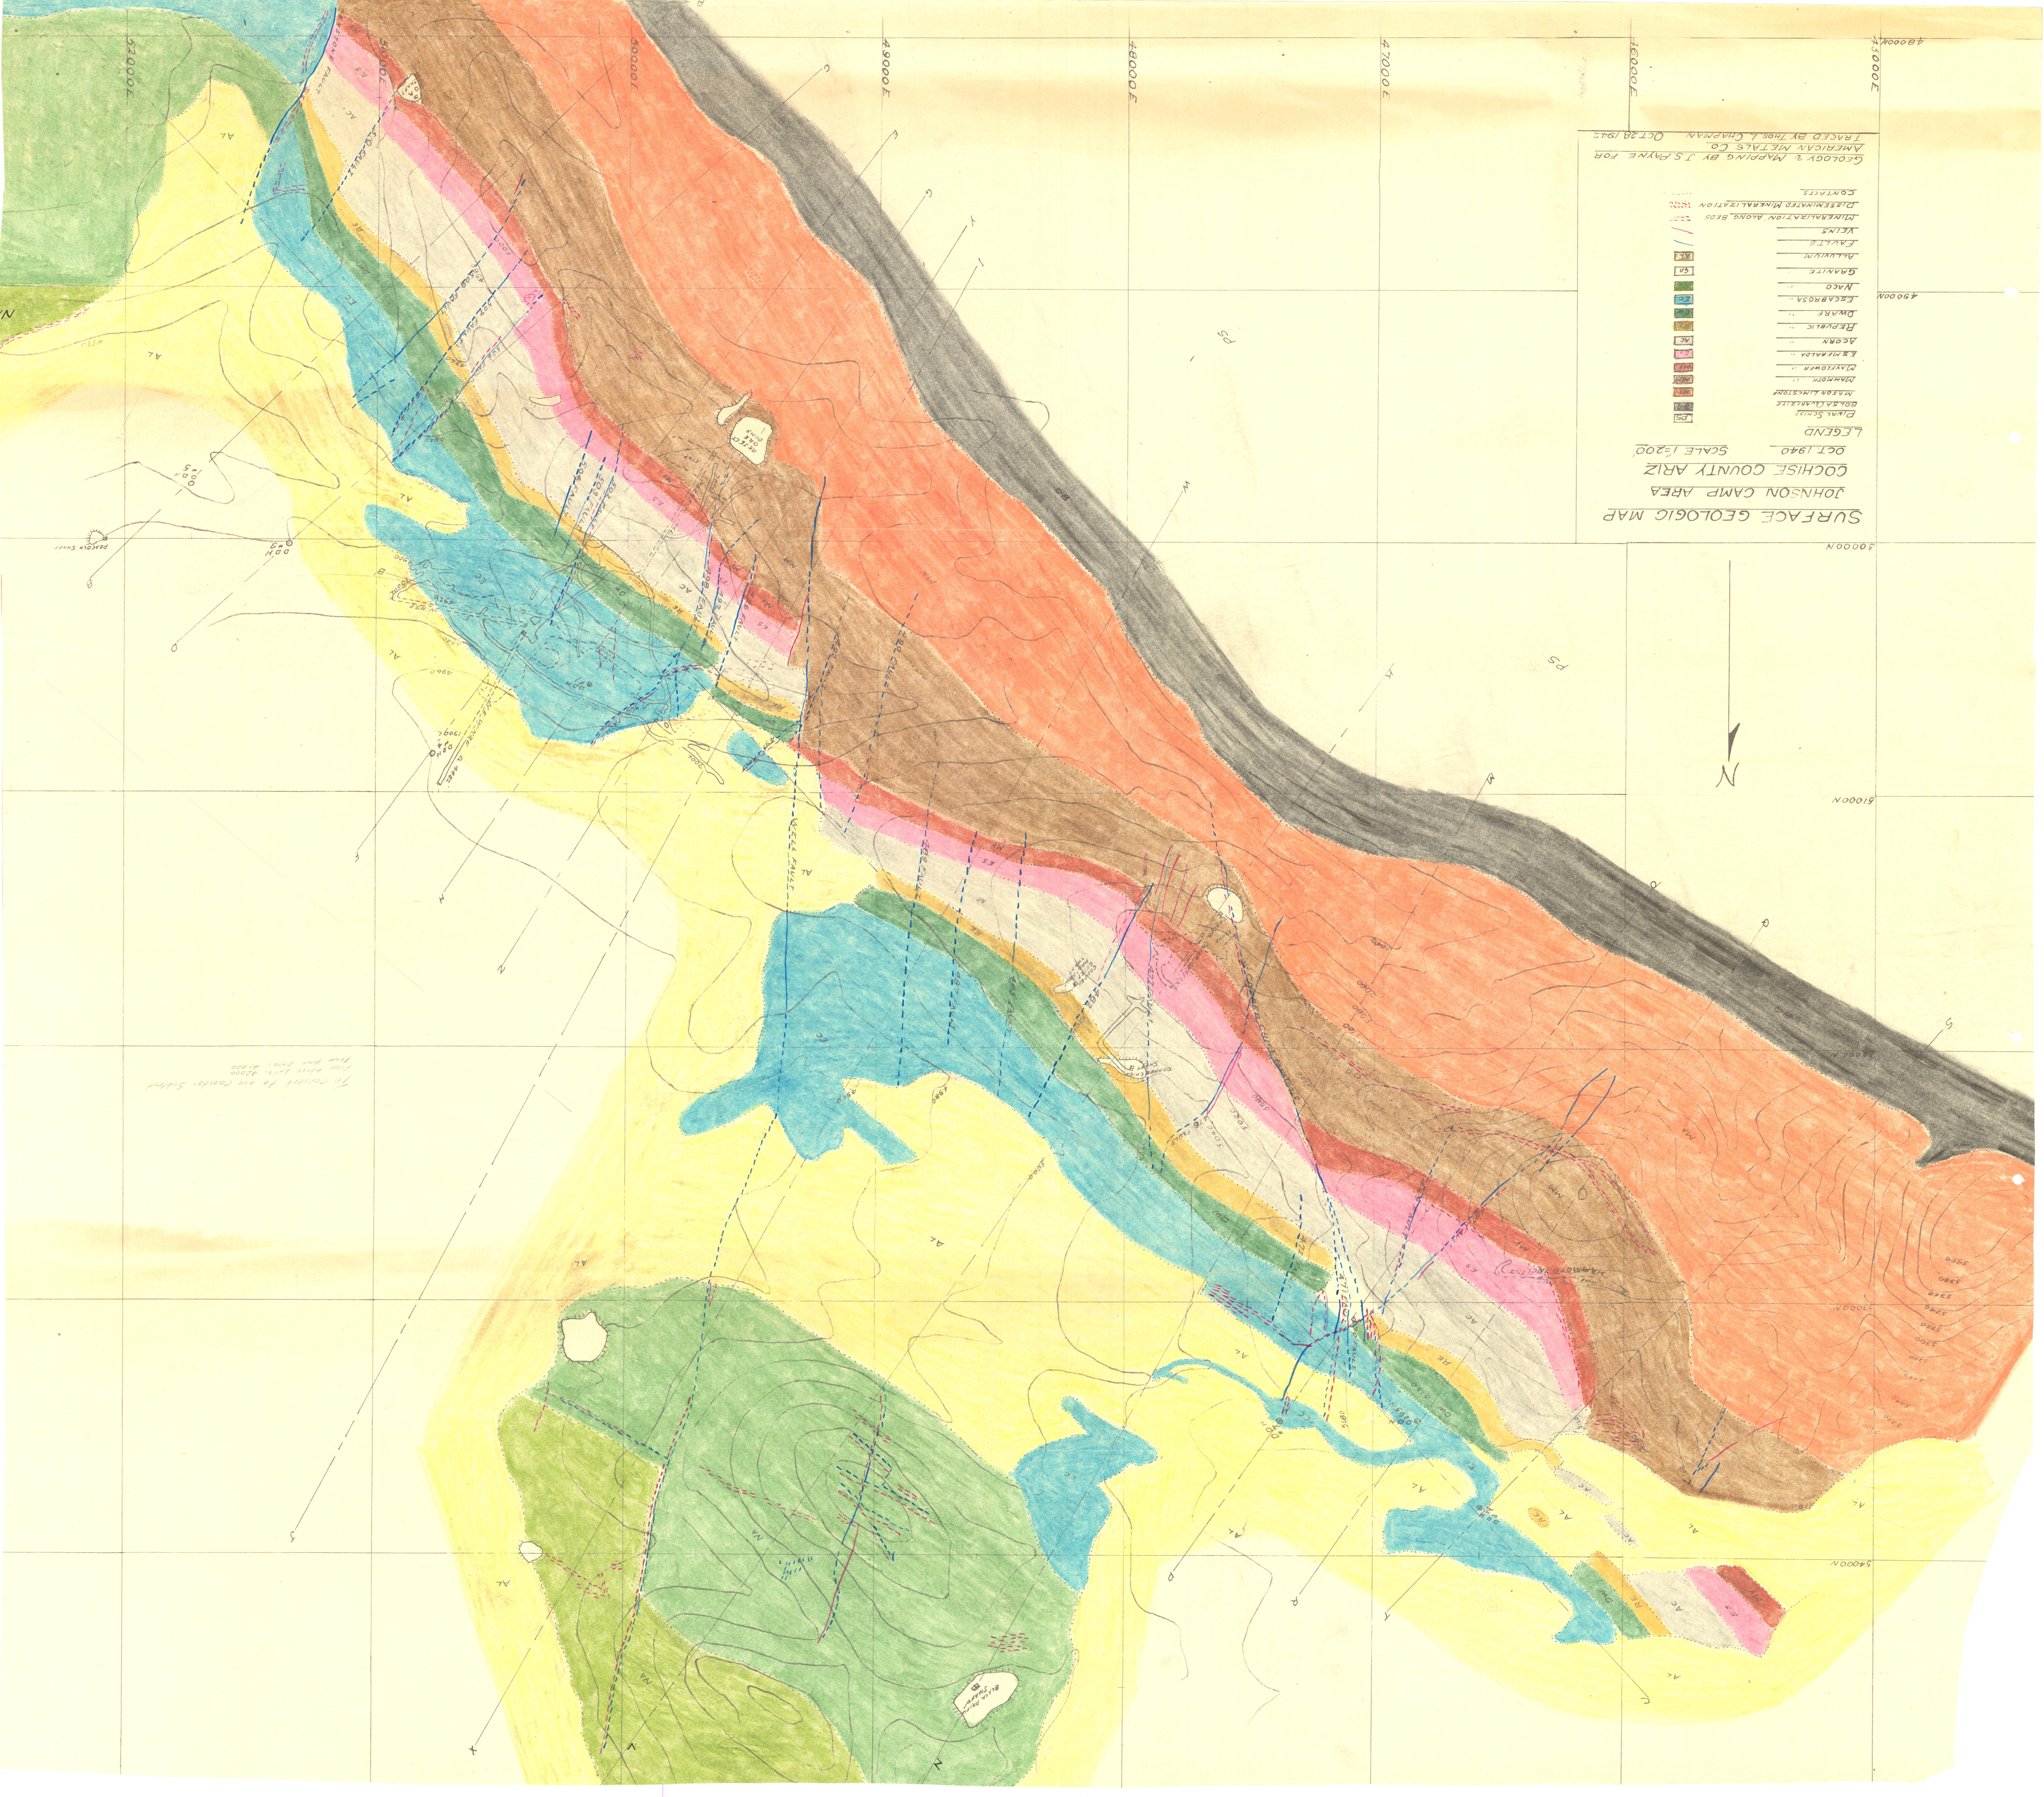

SURFACE GEOLOGIC MAP
JOHNSON CAMP AREA
COCHISE COUNTY ARIZ
 OCT 1940 SCALE 1:200
 L.GEND
 ELKLAND
 GOLDEN LINDSEY
 MASON LINDSEY
 DANFORTH
 MAYTOWN
 ESTERHASE
 AGRY
 FLEWELIC
 DWARF
 ESCABROSA
 MACO
 GRANITE
 DALWUM
 FAULTS
 VEINS
 MINERALIZATION ALONG BEDS
 DISSEMINATED MINERALIZATION
 CONTACTS

Geology & Mapping by J.S. Payne for
 American Metals Co.
 Traced by Thos. L. Chapman Oct 28 1942

To correct for our counts - Subtract
 from this list: 42000
 from the first, 41000