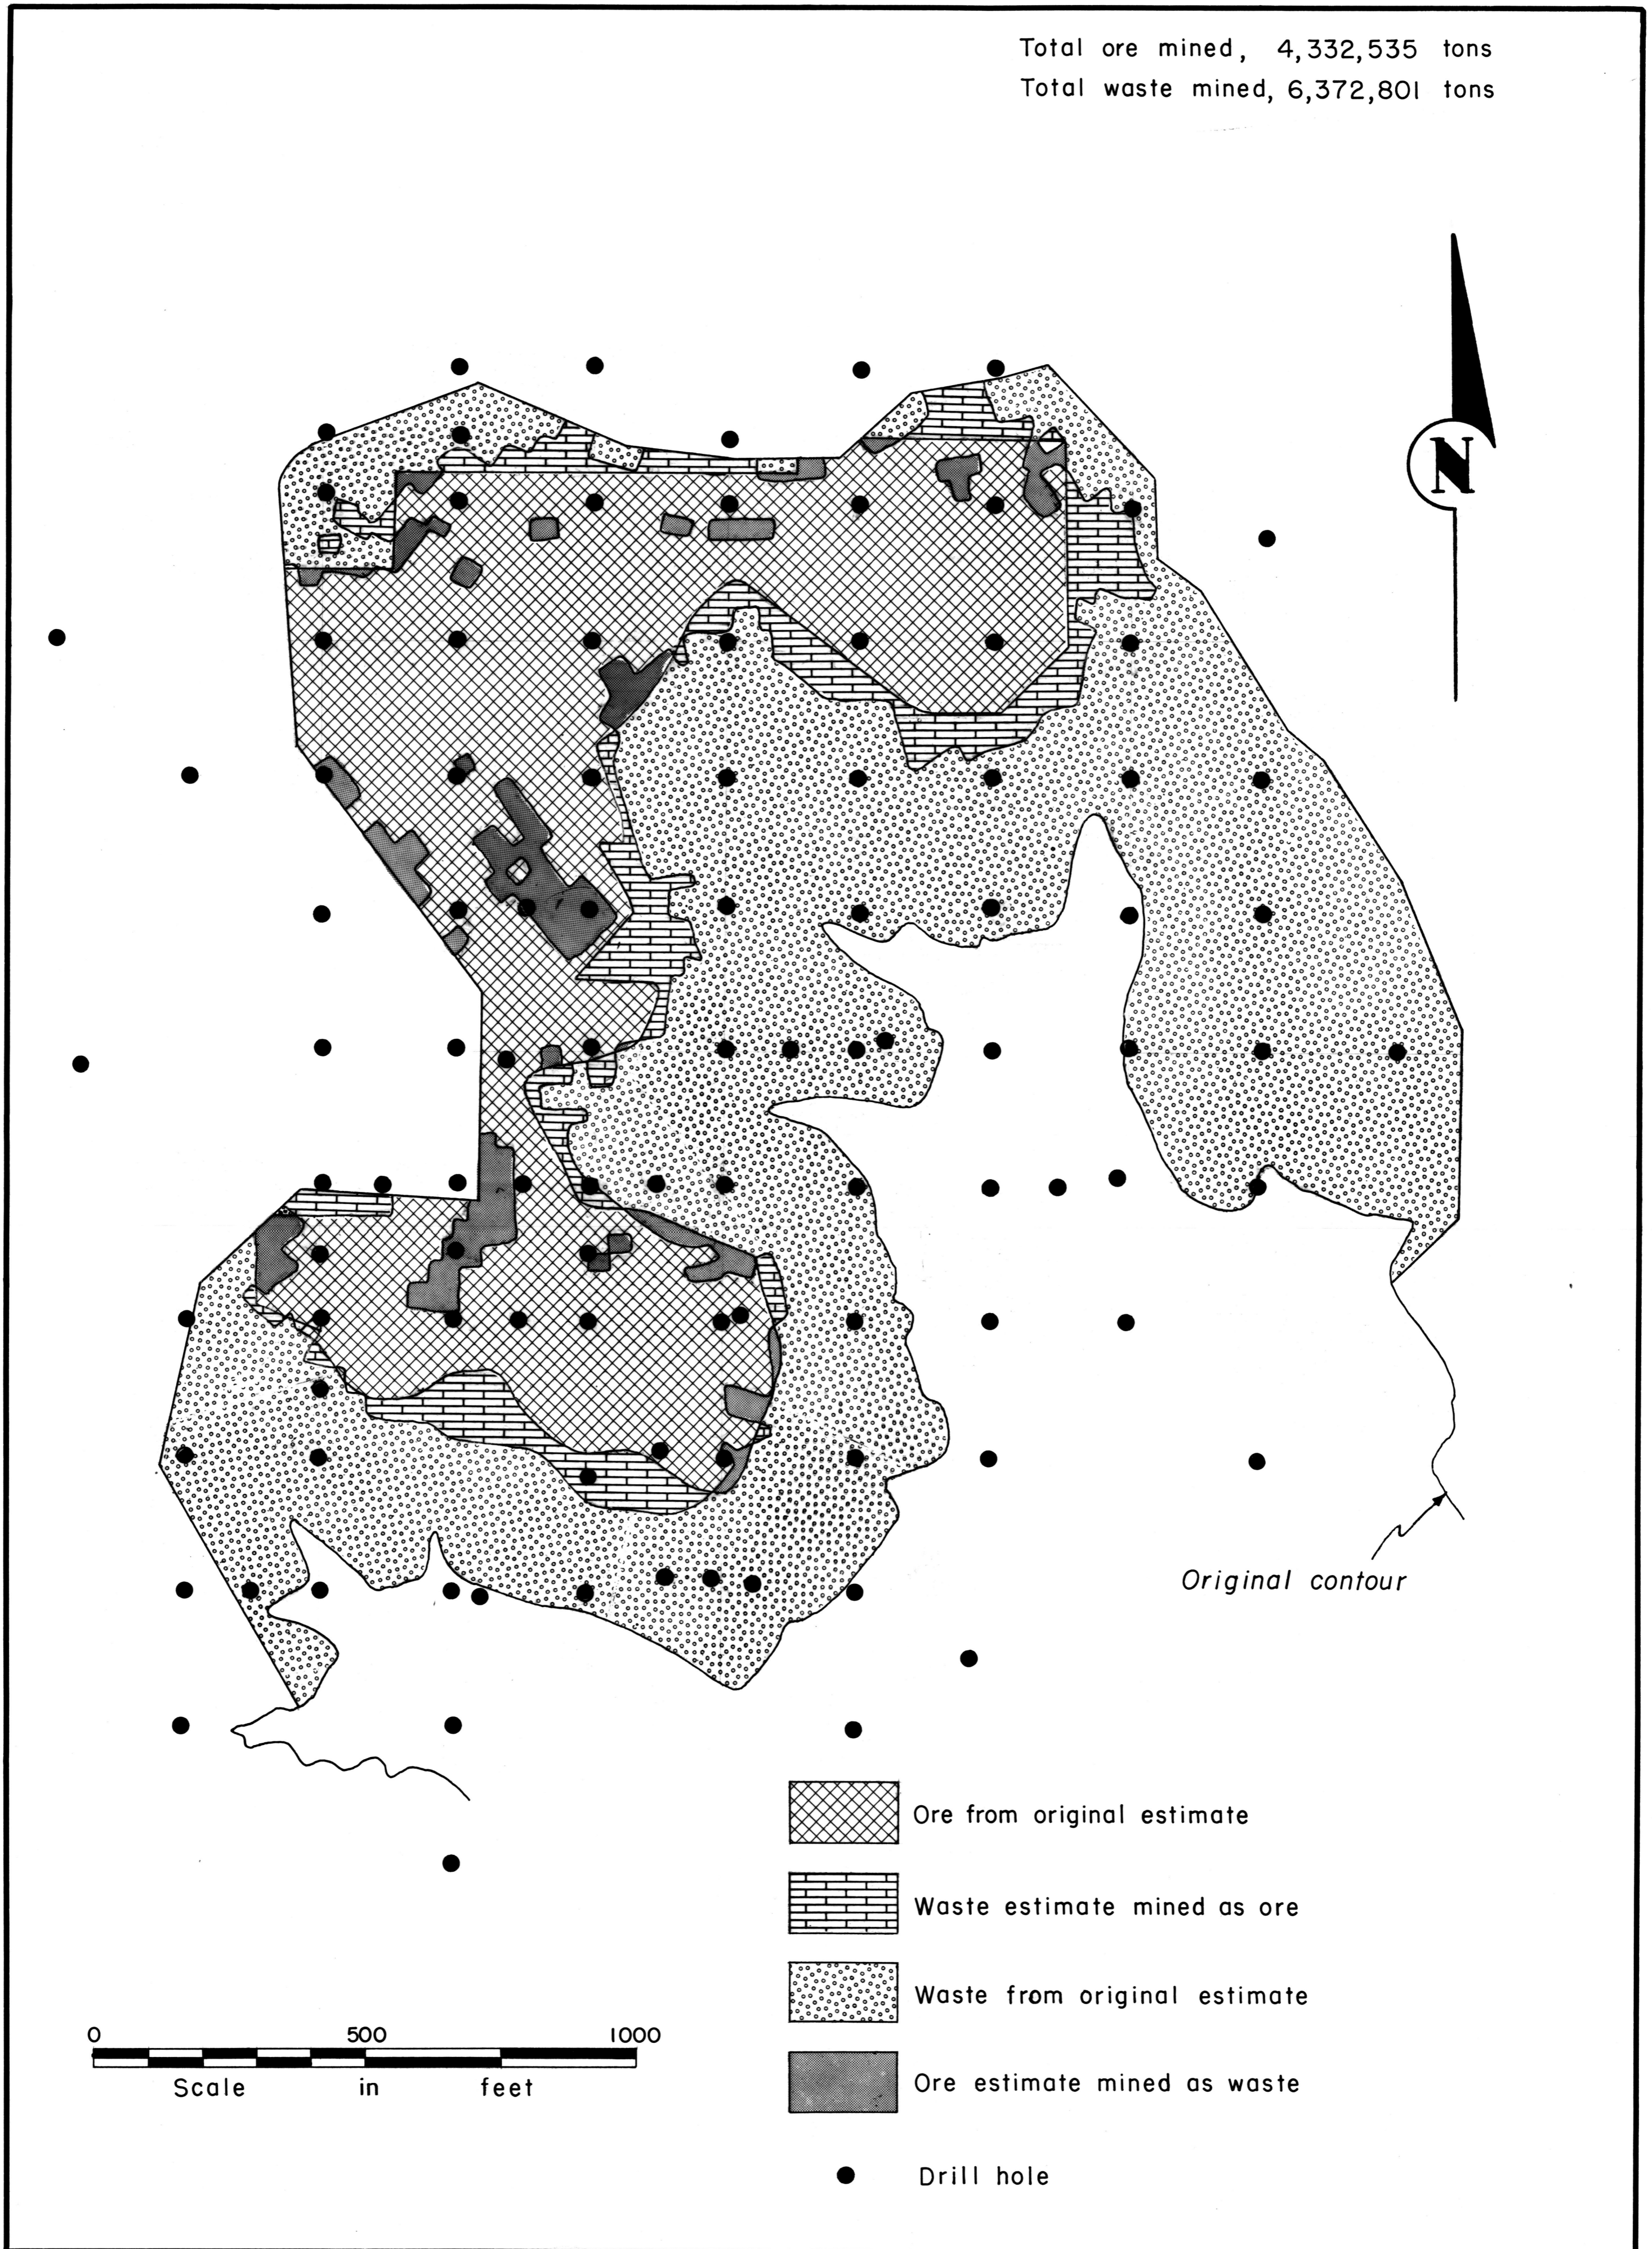

Total ore mined, 4,332,535 tons
Total waste mined, 6,372,801 tons

Figure 31. Comparison of ore and waste estimated with ore and waste mined for completed level.

REDUCE THIS
TO THIS

Figure 31

Copper silica 1C 7985

3 print sheet