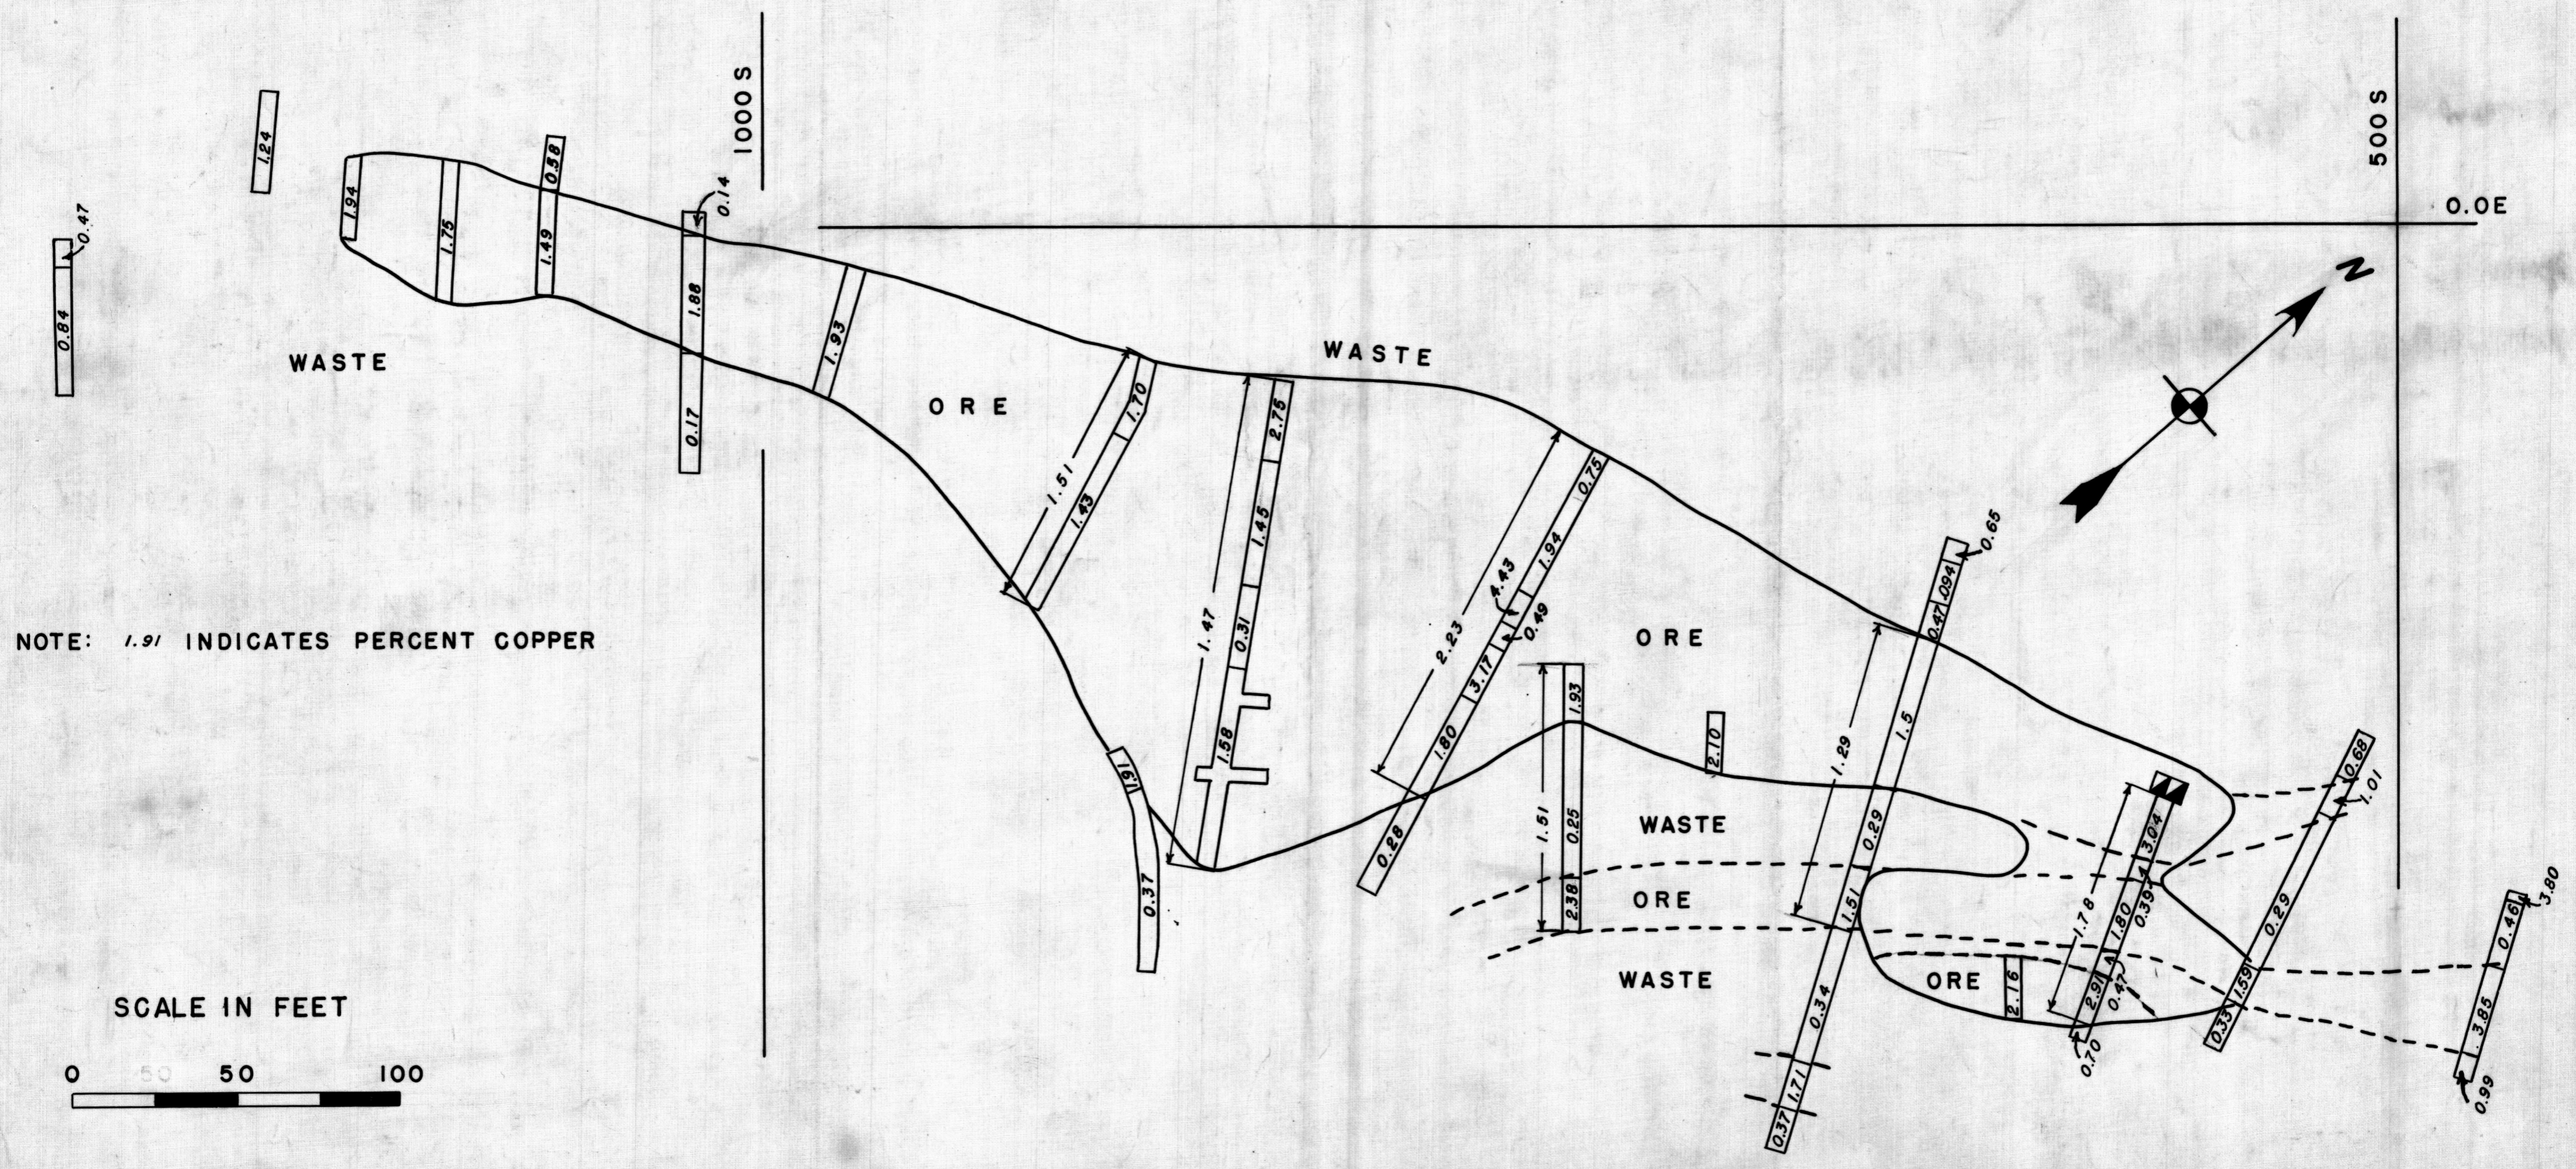

88 mekls

FIGURE I. SURFACE ASSAY MAP SOUTHERN PORTION OF ORE ZONE, ZONIA COPPER MINE