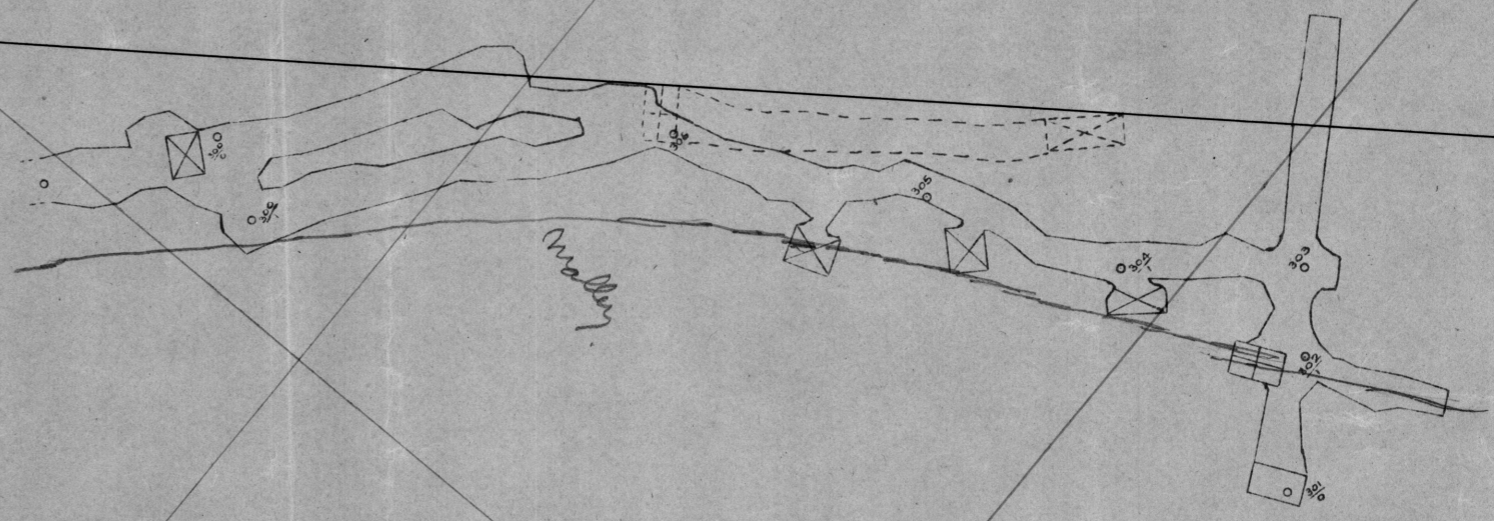

NORTH

□ GREY EAGLE SHAFT

300 GREY EAGLE  
SCALE: 1 INCH = 30 FEET.

MICROFILMED NOV 11 '81