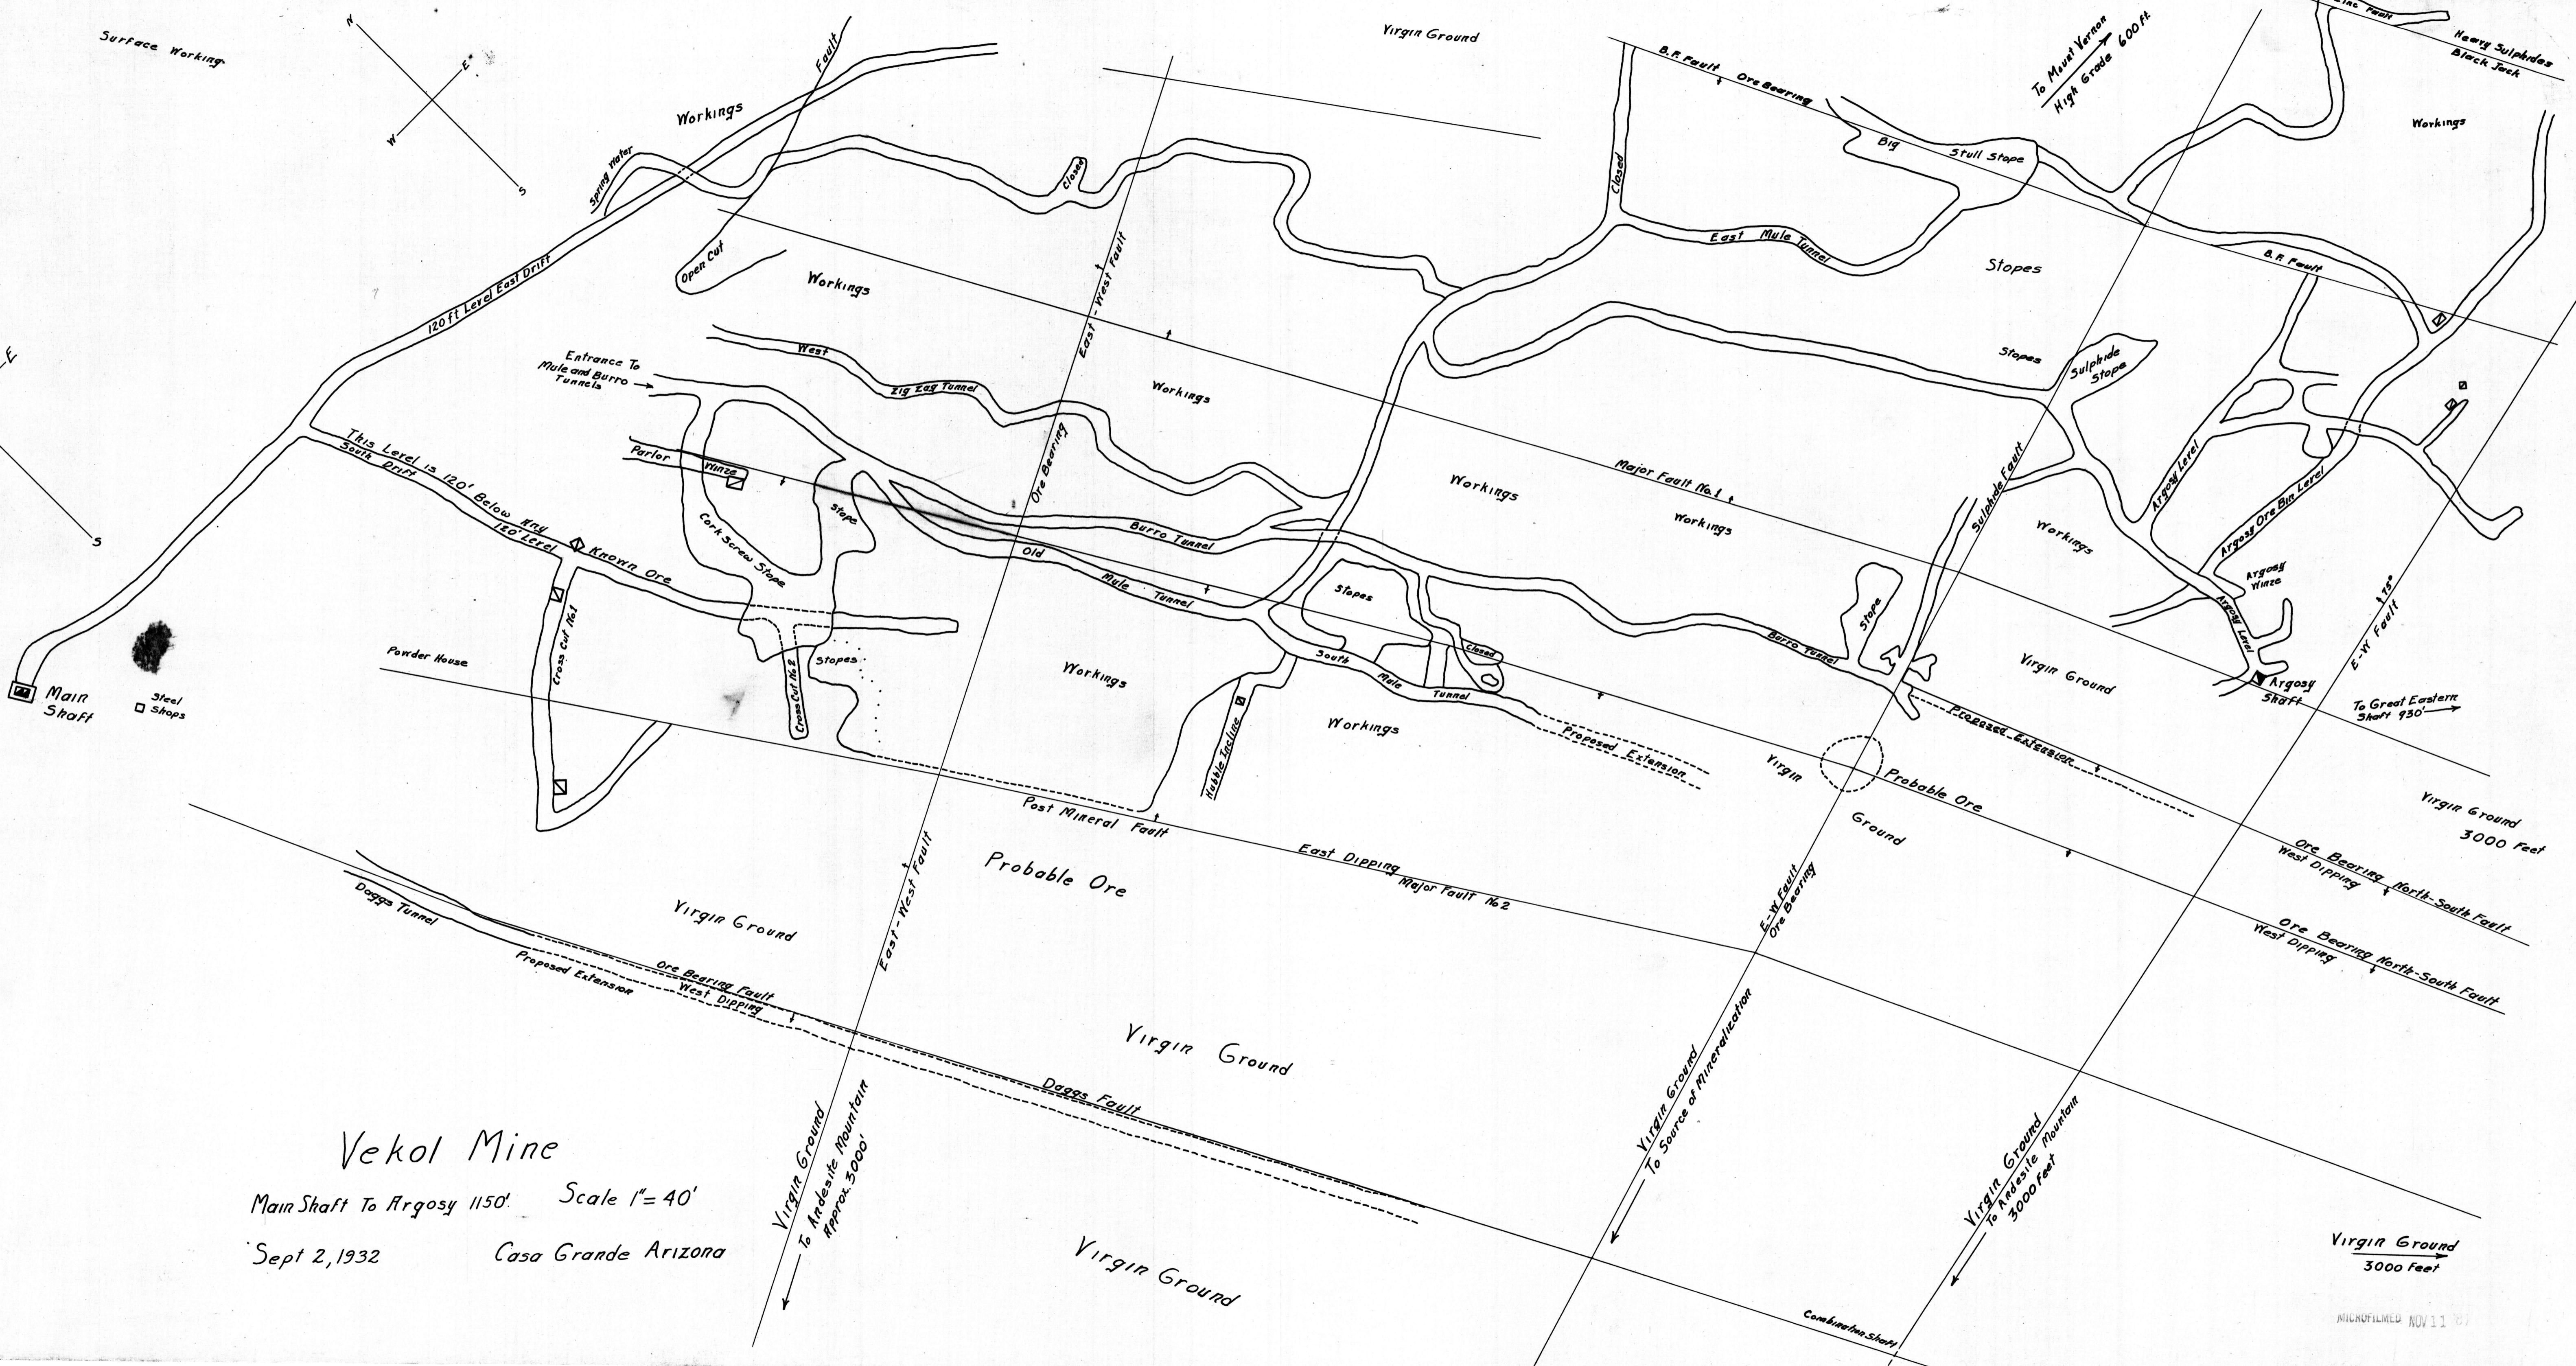

NEKOL Mine
Casa Grande

Vekol Mine

Main Shaft To Argosy 1150' Scale 1" = 40'
 Sept 2, 1932 Casa Grande Arizona