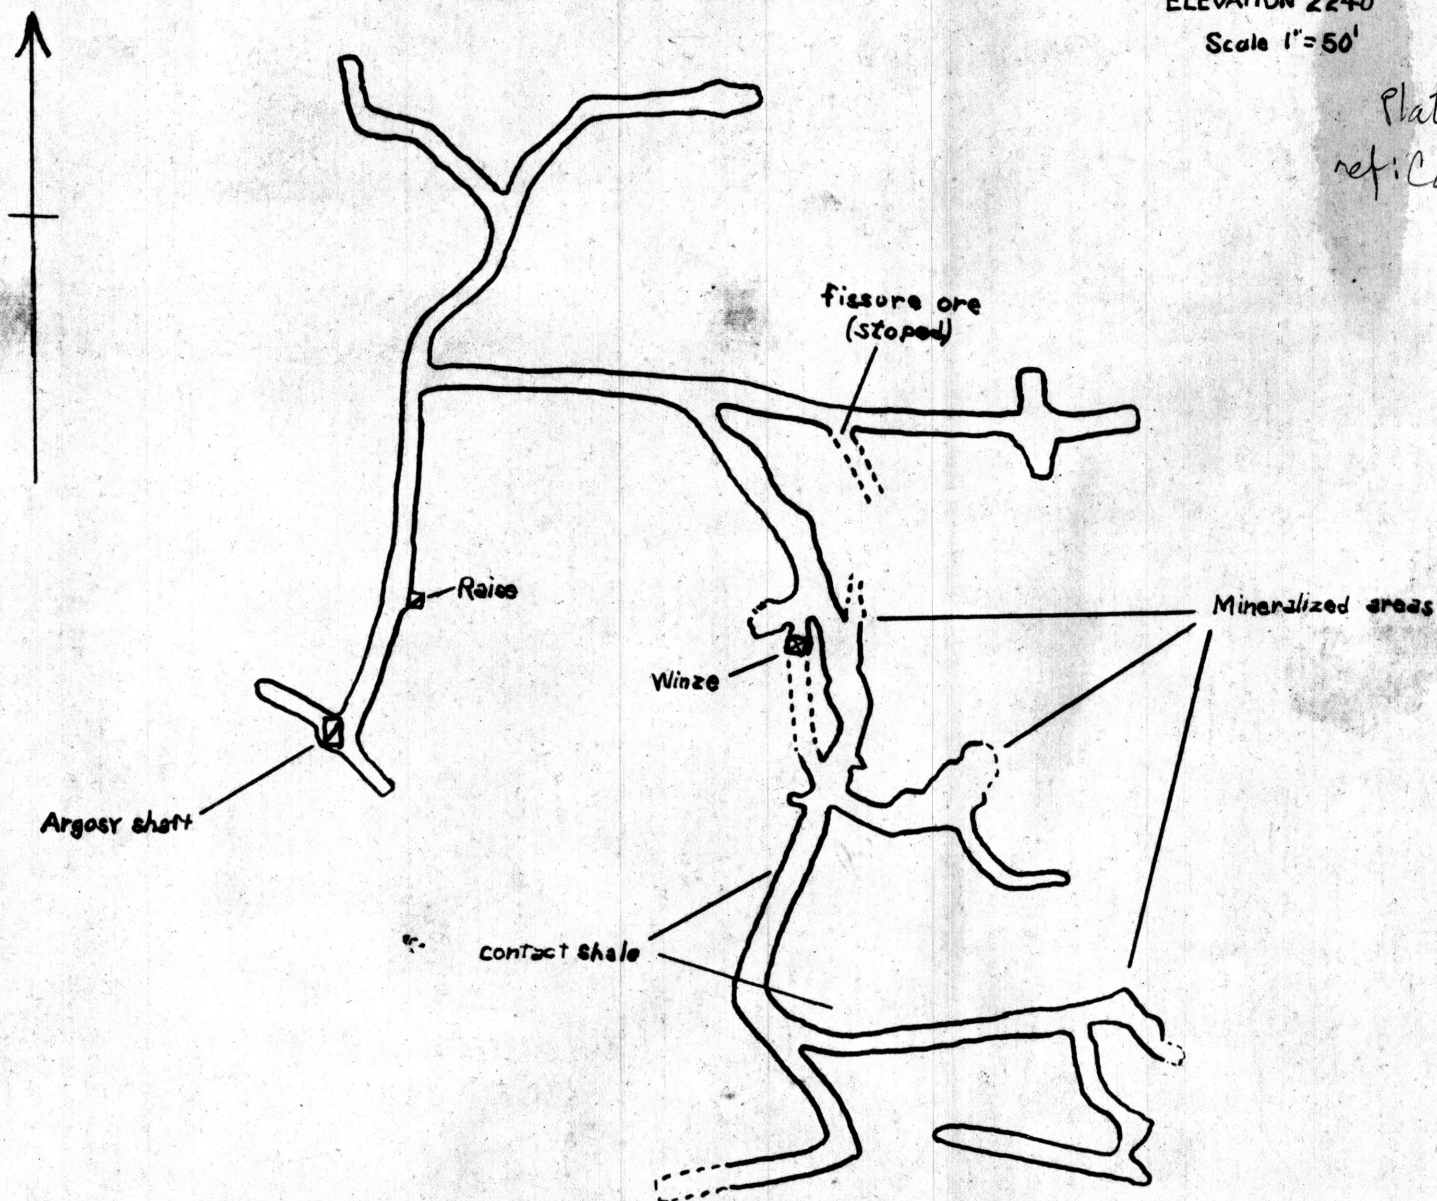

ARGOSY LEVEL - VEKOL MINE

ELEVATION 2240'

Scale 1"=50'

Plate X
ref: Carpenter

MICROFILMED NOV 11 '81