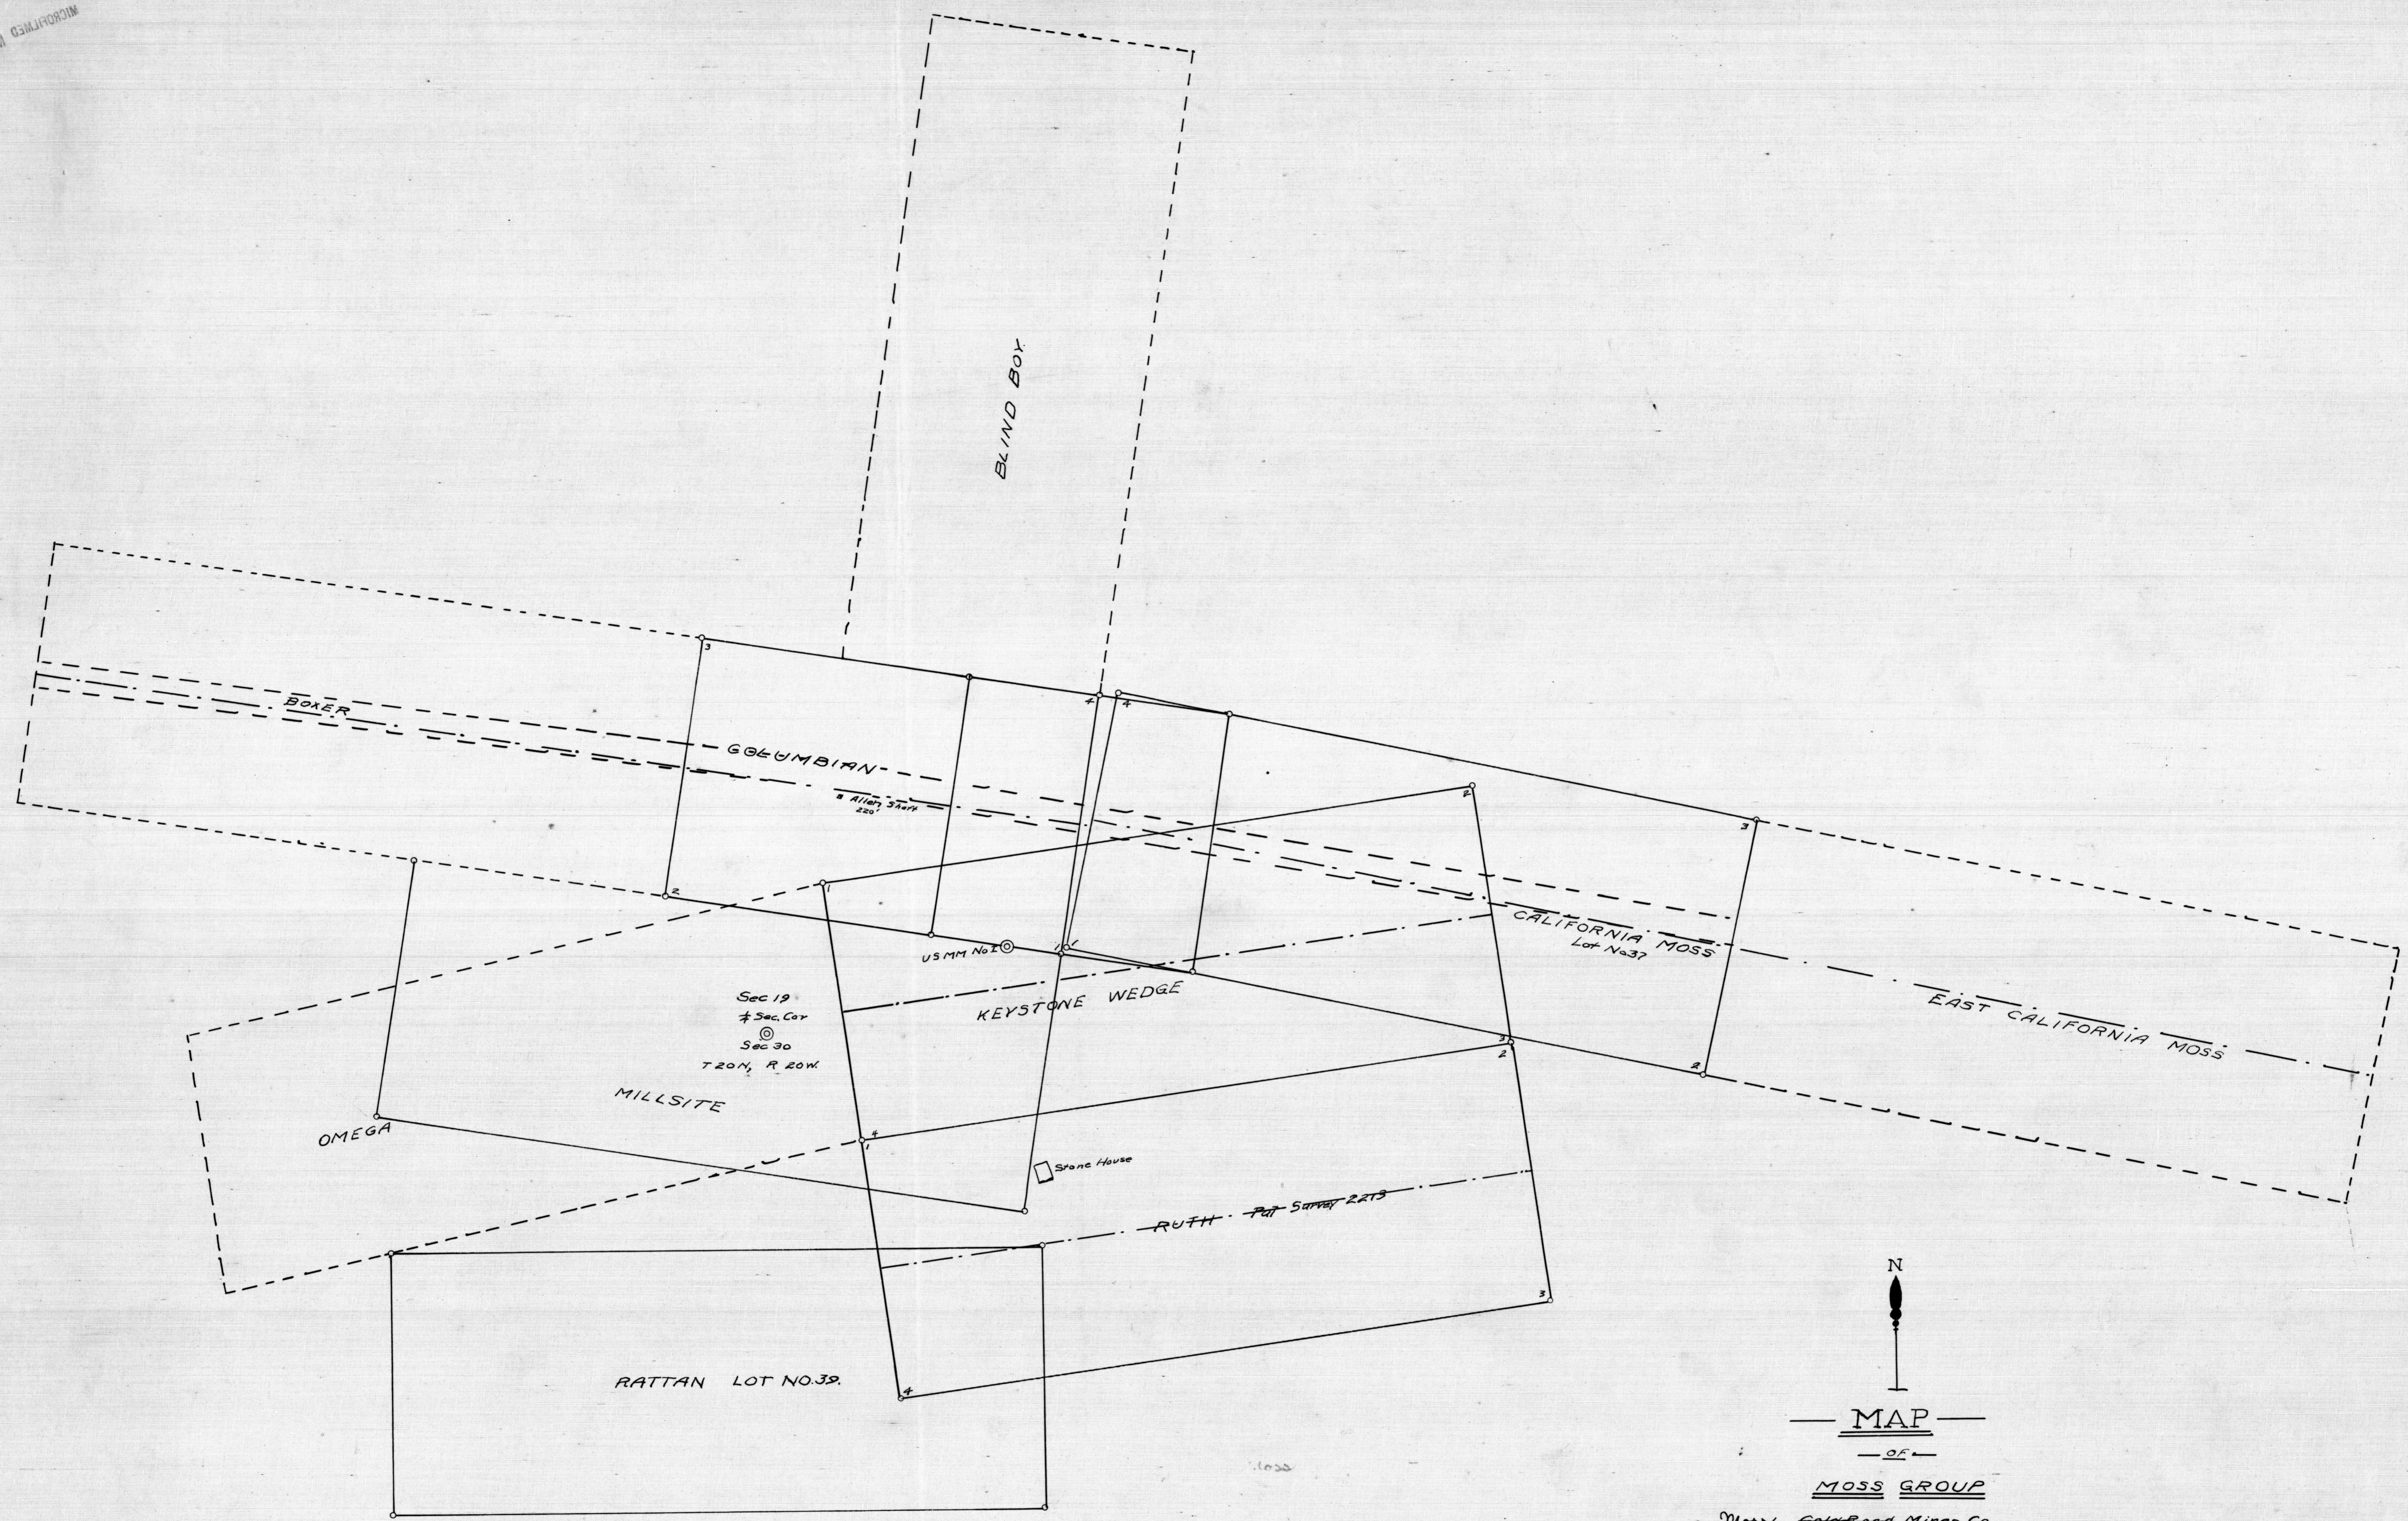

WPA CALIFORNIA

N
 ↑
 — MAP —
 — of —
MOSS GROUP
 Moss/ Gold Road Mines Co.
Gold Road #112
 Scale 1"=200' Jan. 29, 1916
 ↓

MSA
 Moss Group Claims 1916
 200' POOL 200' 200'
 Tracing by M.G. Gulley