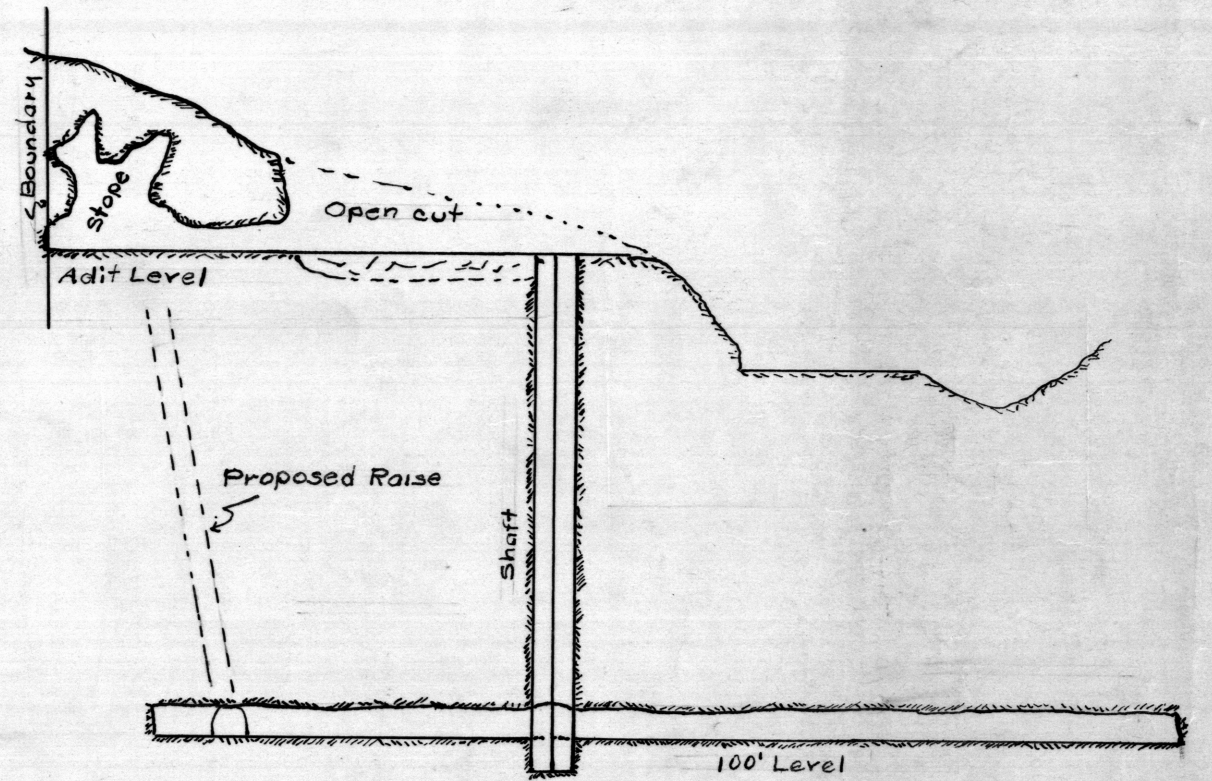

Morning Star Mine

SECTION A-A,

scale: 1"=40'

□ Ore

Morning Star Mine

SECTION B-B,  
PLANE OF MOGUL FAULT

scale: 1"=40'

□ Ore