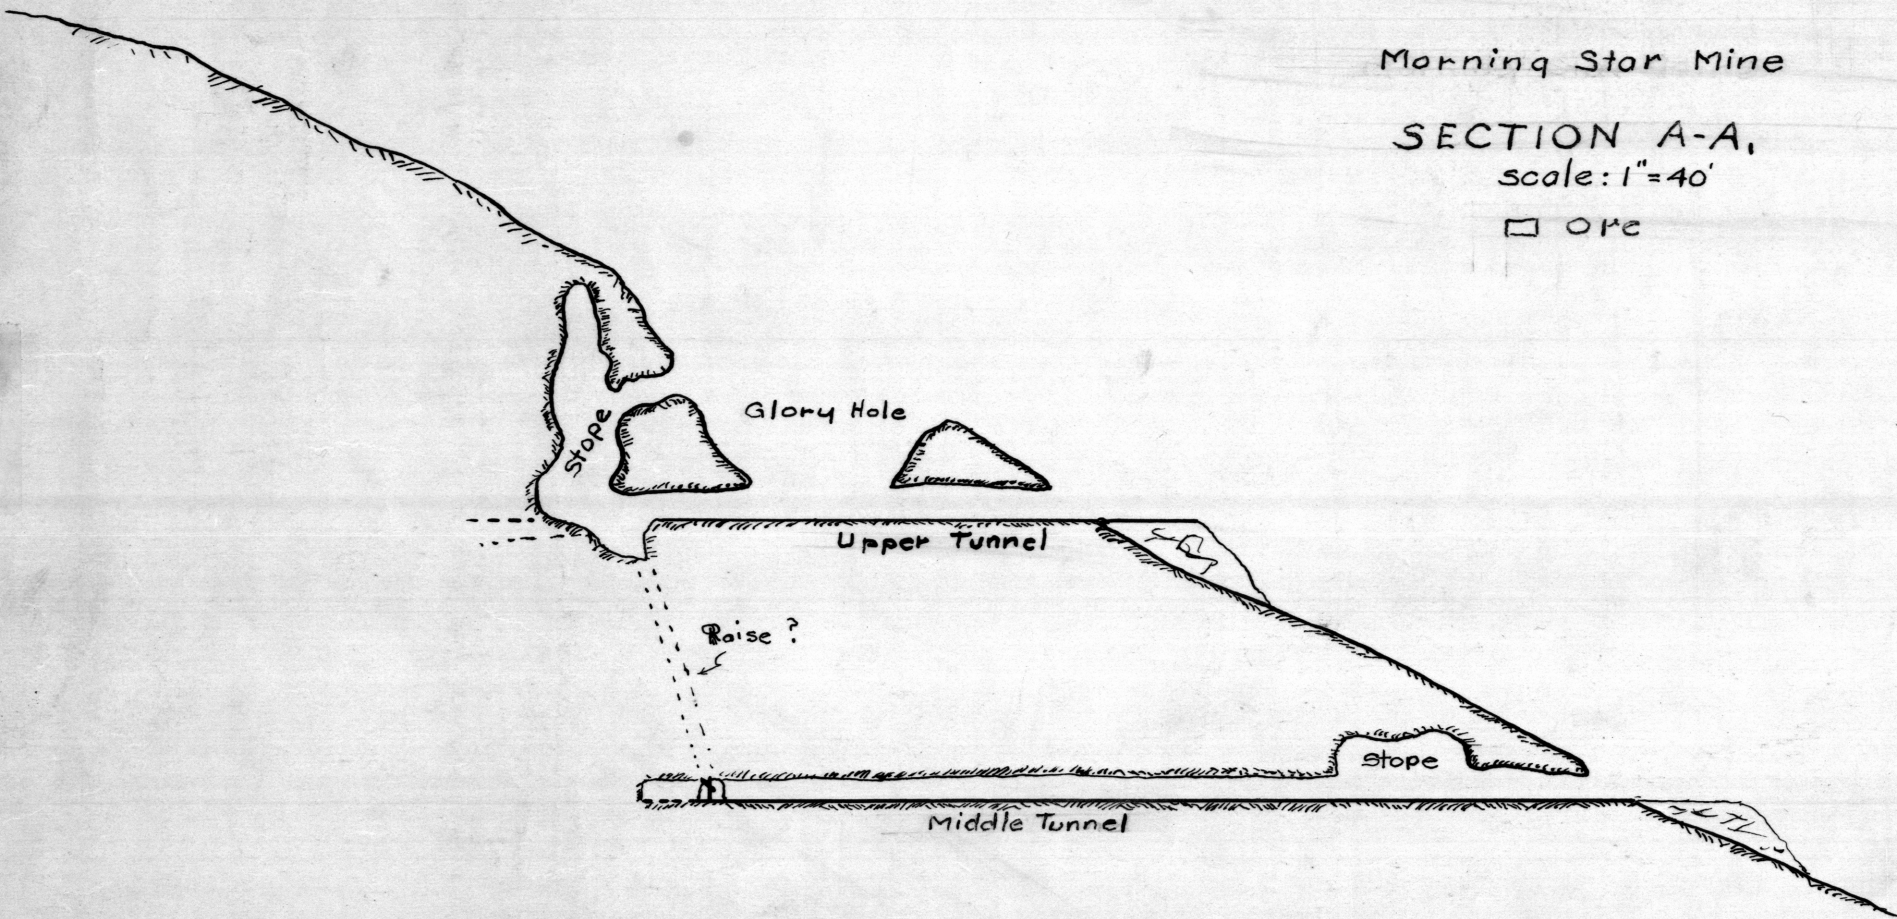

Morning Star Mine

SECTION A-A,

scale: 1"=40'

□ Ore

Morning Star Mine

SECTION B-B,  
PLANE OF MOGUL FAULT

scale: 1"=40'

□ Ore