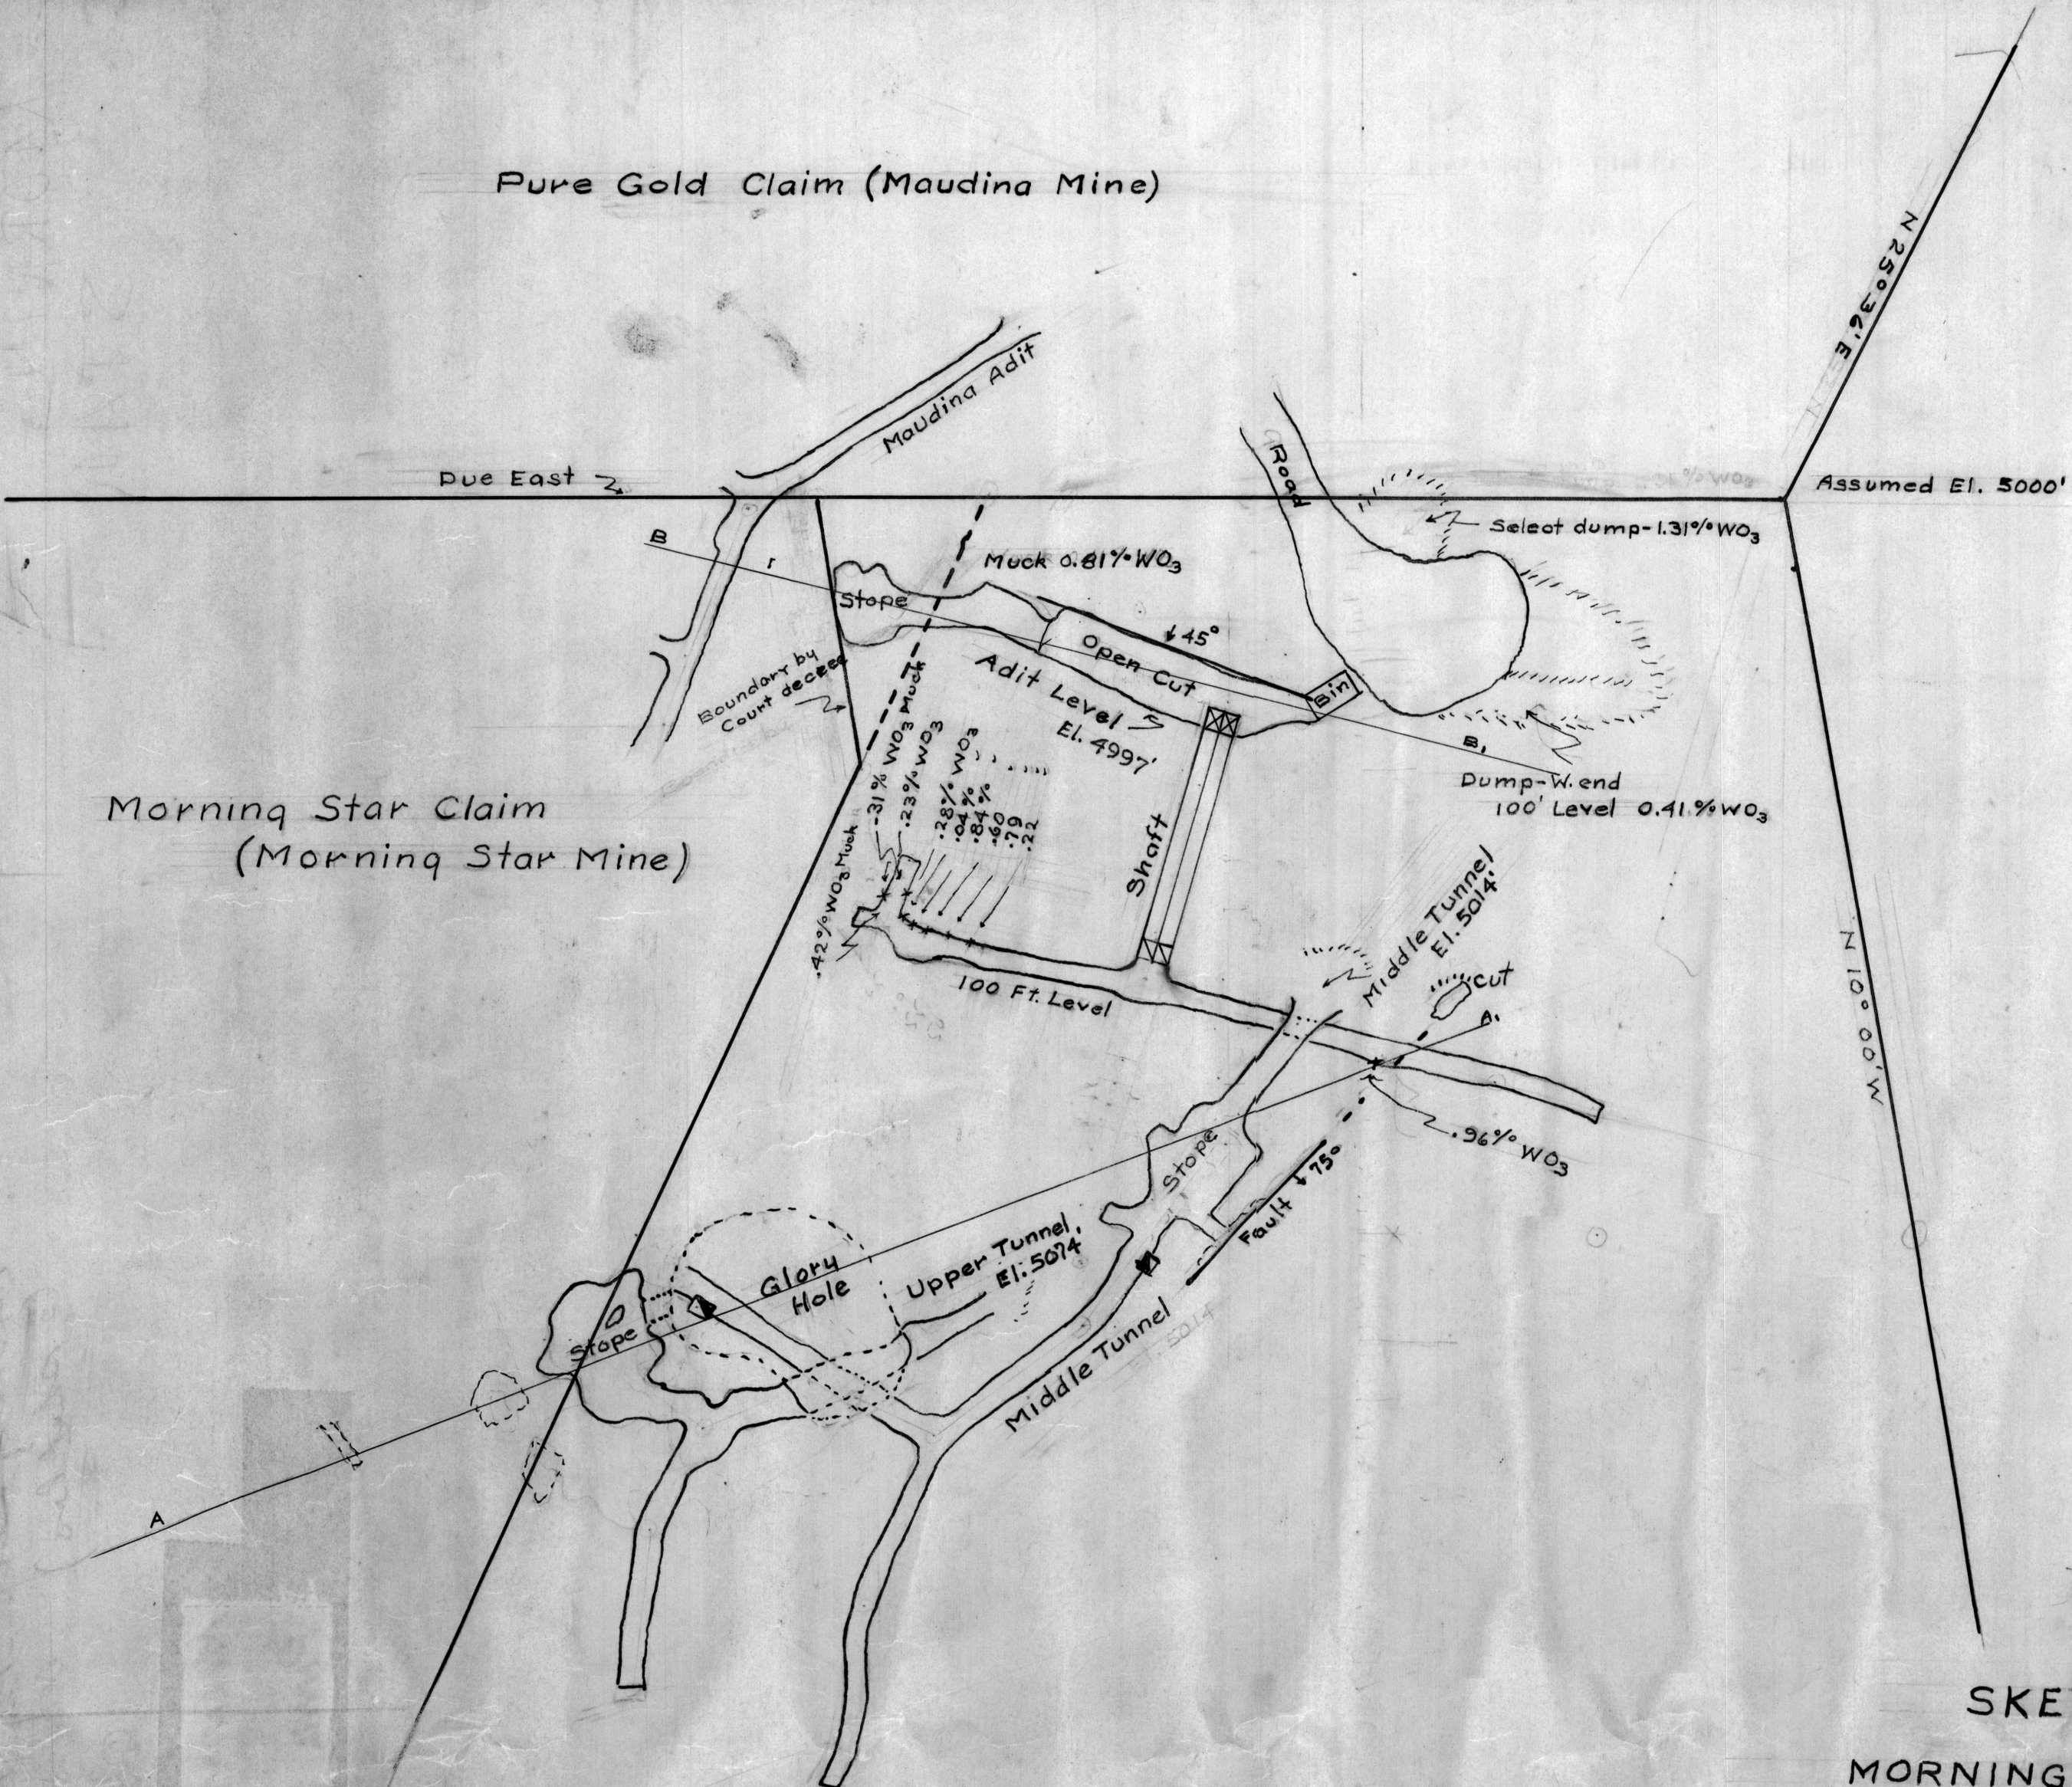

Pure Gold Claim (Maudina Mine)

Morning Star Claim
(Morning Star Mine)

SKETCH

MORNING STAR MINE
Old Hat Mining District
Pinal Co., Arizona
scale: 1"=40'

- ORE
- POSSIBLE ORE

May 4, 1953