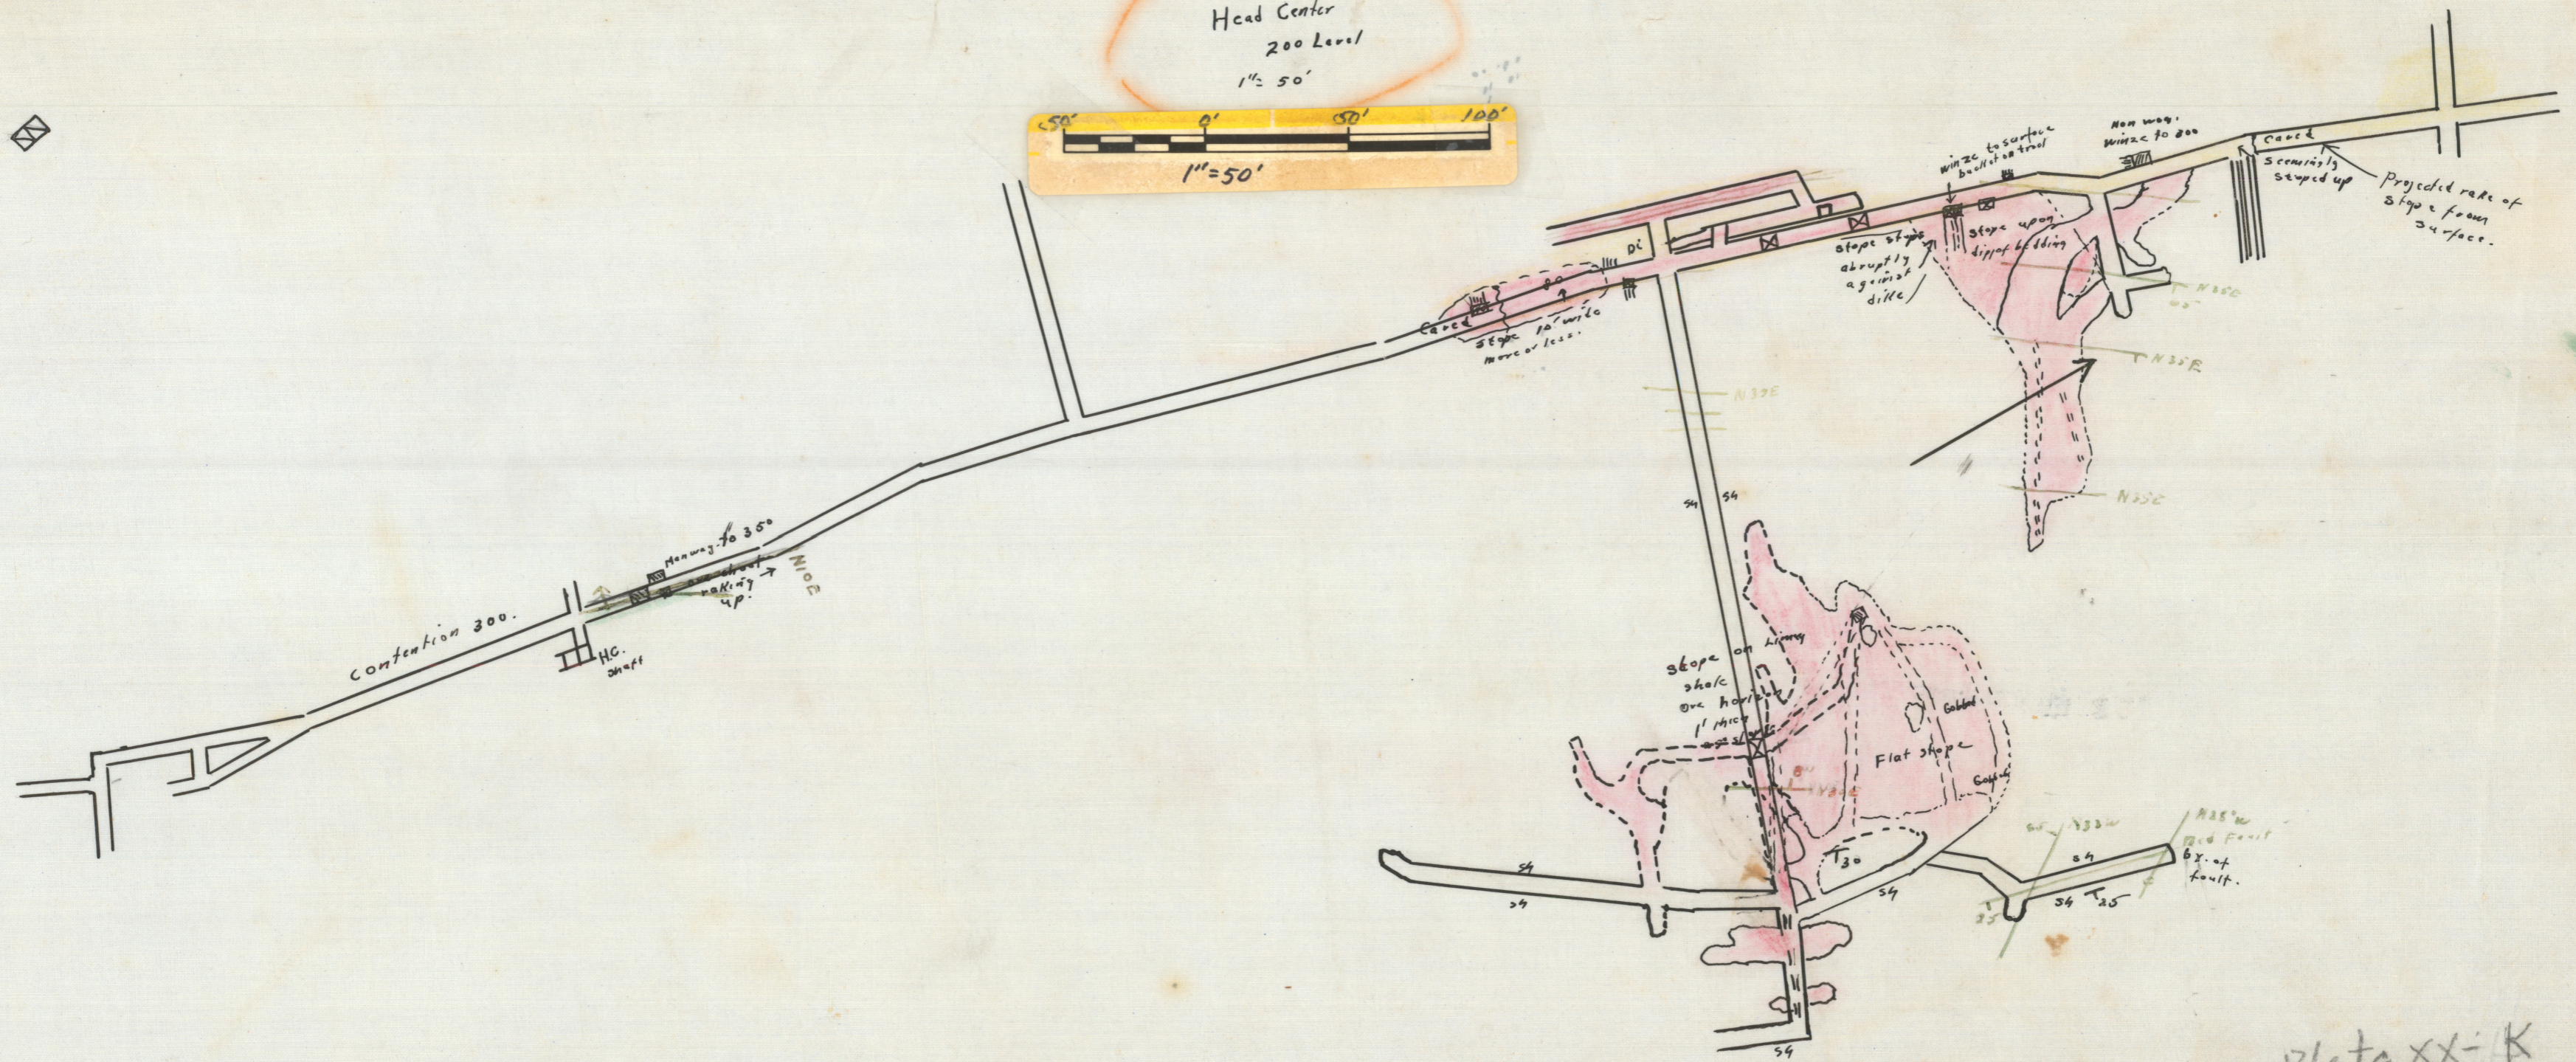

Head Center
200 Level
1" = 50'

plate XX-K