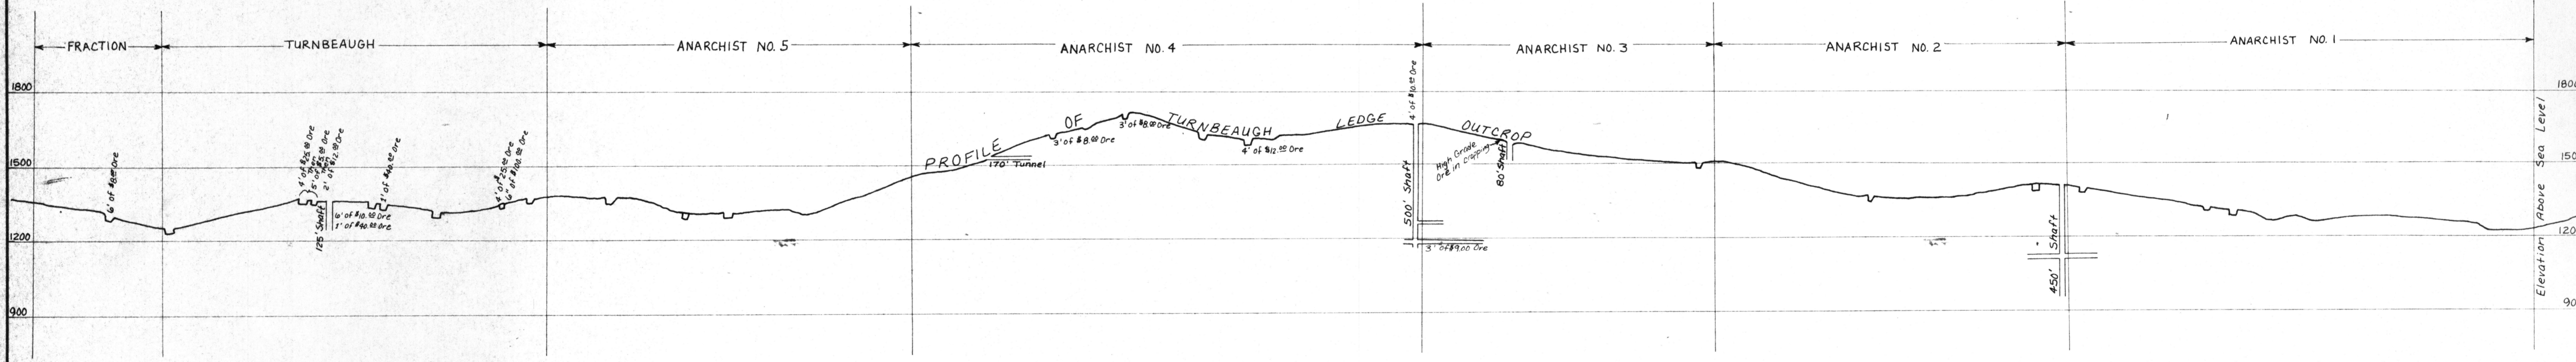

VERTICAL SECTION ALONG LINE "A-B"

PLAN MAP of ALEC LUCY'S GOLD CLAIMS on TURNBEAUGH LEDGE on SANTA MARIA RIVER in EUREKA MINING DISTRICT YAVAPIA COUNTY, ARIZONA SCALE: 1 inch = 300 ft.

NOTE: Traced from maps taken from files of Arizona Dept. of Mineral Resources, Original Source and accuracy unknown. Date of Original maps from other data ± 1927. Traced by: T. Ratliff Date: 4/29/83 Pit or open cut Adit

NOTE: Assay values based on gold at \$20.67 per ounce. PROFILE OF OUTCROP and LONGITUDINAL SECTION of TURNBEAUGH LEDGE SCALE: 1 inch = 300 ft.