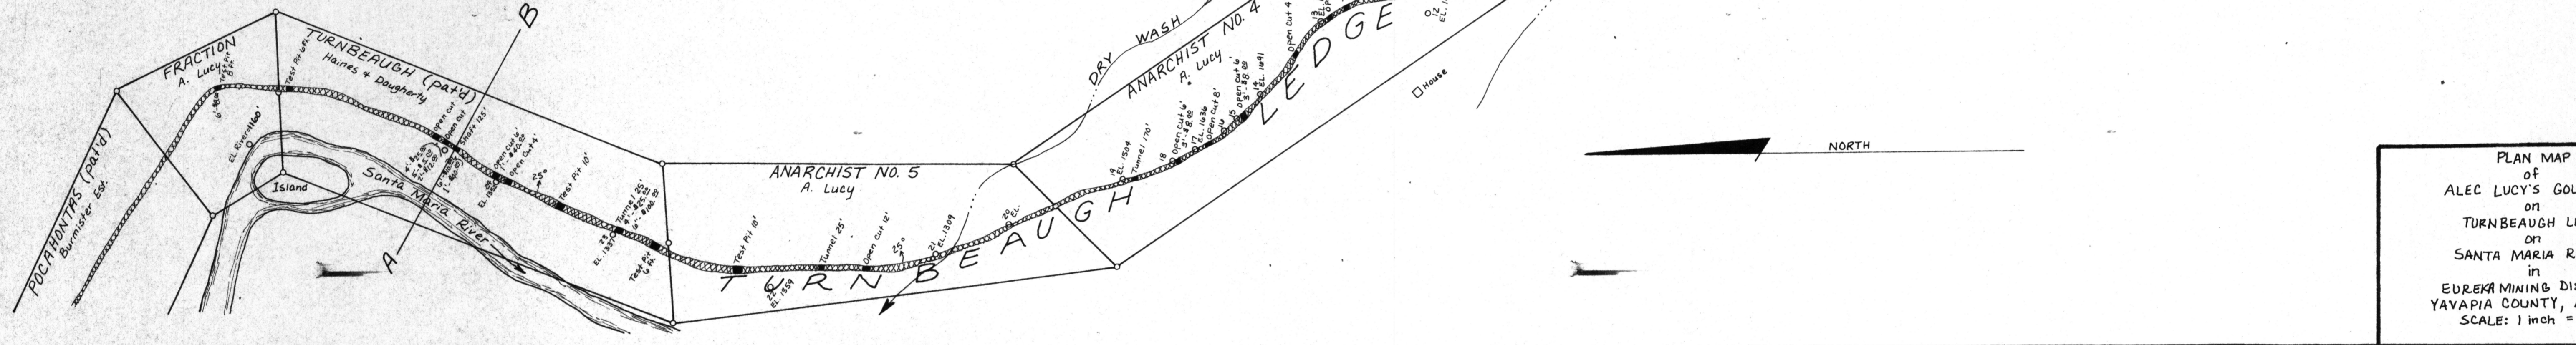

VERTICAL SECTION ALONG LINE "A-B"

PLAN MAP of ALEC LUCY'S GOLD CLAIMS on TURNBEAUGH LEDGE on SANTA MARIA RIVER in EUREKA MINING DISTRICT YAVAPIA COUNTY, ARIZONA SCALE: 1 inch = 300 ft.

NOTE: Traced from maps taken from files of Arizona Dept. of Mineral Resources, Original Source and accuracy unknown. Date of Original maps from other data ± 1927. Traced by: T. Ratliff Date: 4/29/83 Pit or open cut Adit

NOTE: Assay values based on gold at \$20.67 per ounce. PROFILE OF OUTCROP and LONGITUDINAL SECTION of TURNBEAUGH LEDGE SCALE: 1 inch = 300 ft.