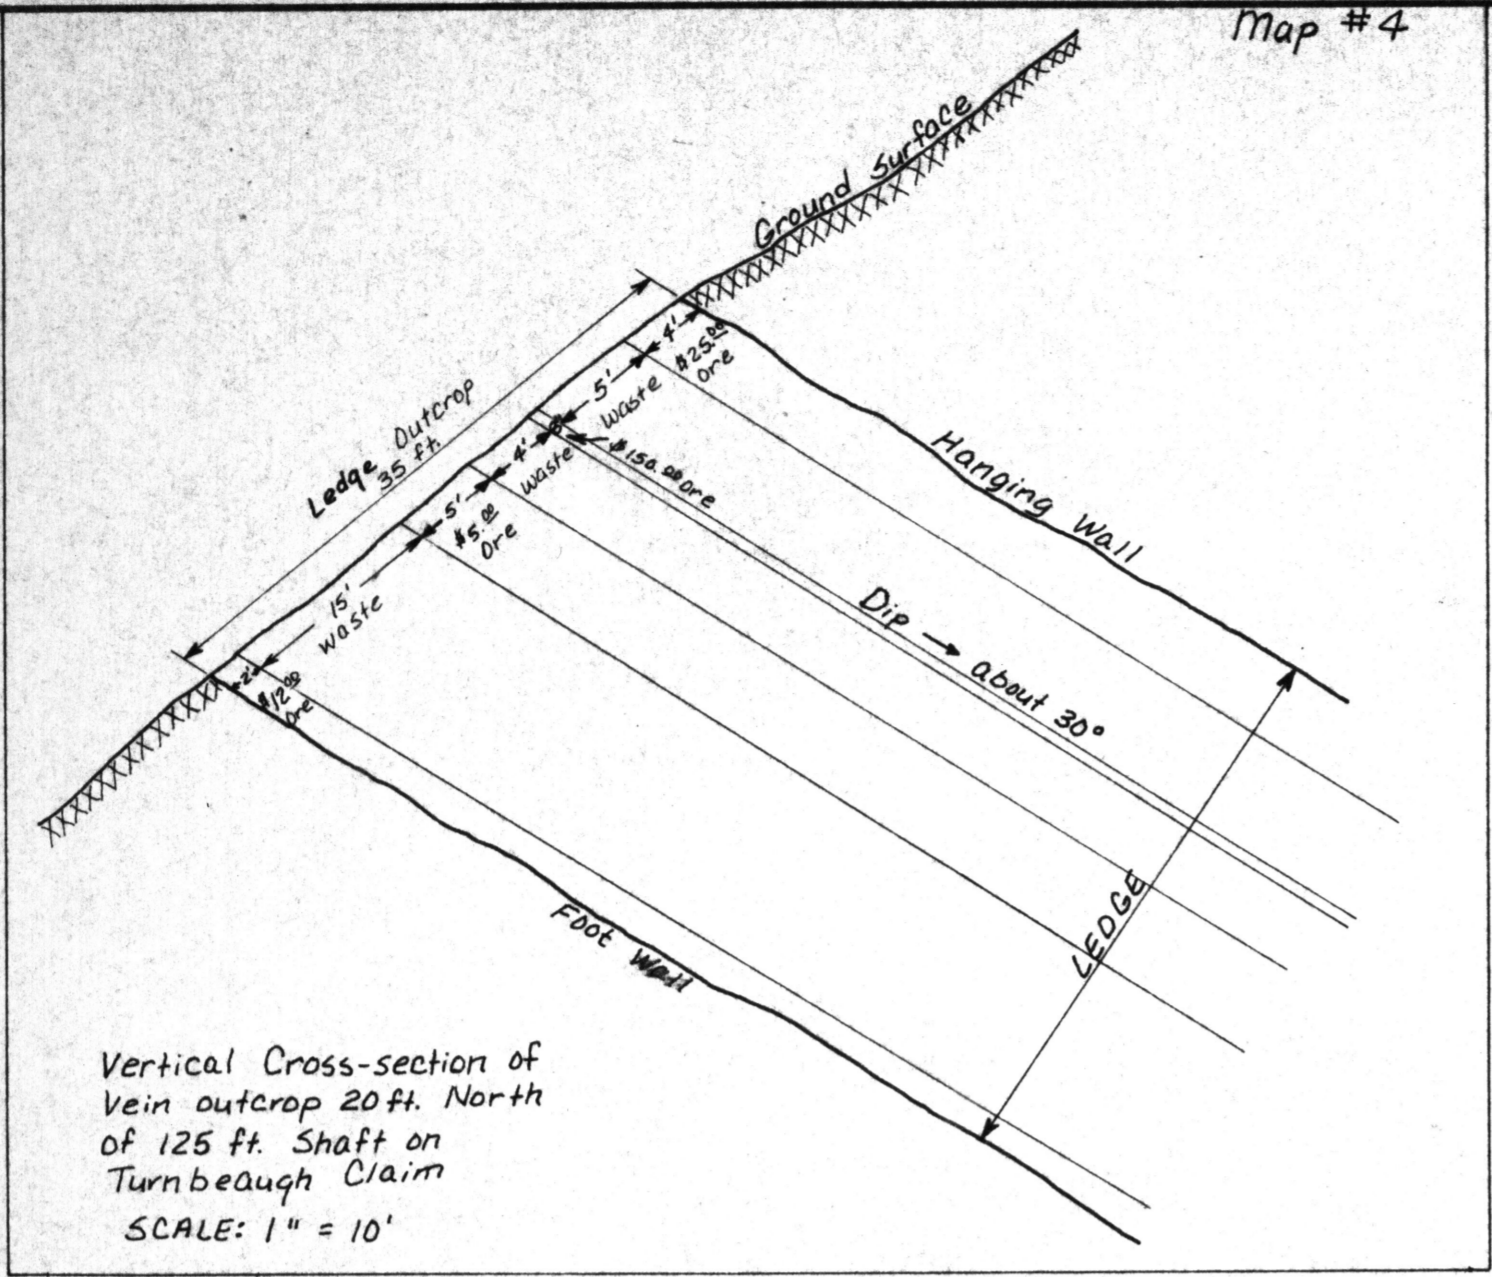

VERTICAL SECTION ALONG LINE "A-B"

PLAN MAP of ALEC LUCY'S GOLD CLAIMS on TURNBEAUGH LEDGE on SANTA MARIA RIVER in EUREKA MINING DISTRICT YAVAPIA COUNTY, ARIZONA SCALE: 1 inch = 300 ft.

NOTE: Traced from maps taken from files of Arizona Dept. of Mineral Resources, Original Source and accuracy unknown. Date of Original maps from other data ± 1927. Traced by: T. Ratliff Date: 4/29/83 Pit or open cut Adit

NOTE: Assay values based on gold at \$20.67 per ounce. PROFILE OF OUTCROP and LONGITUDINAL SECTION of TURNBEAUGH LEDGE SCALE: 1 inch = 300 ft.