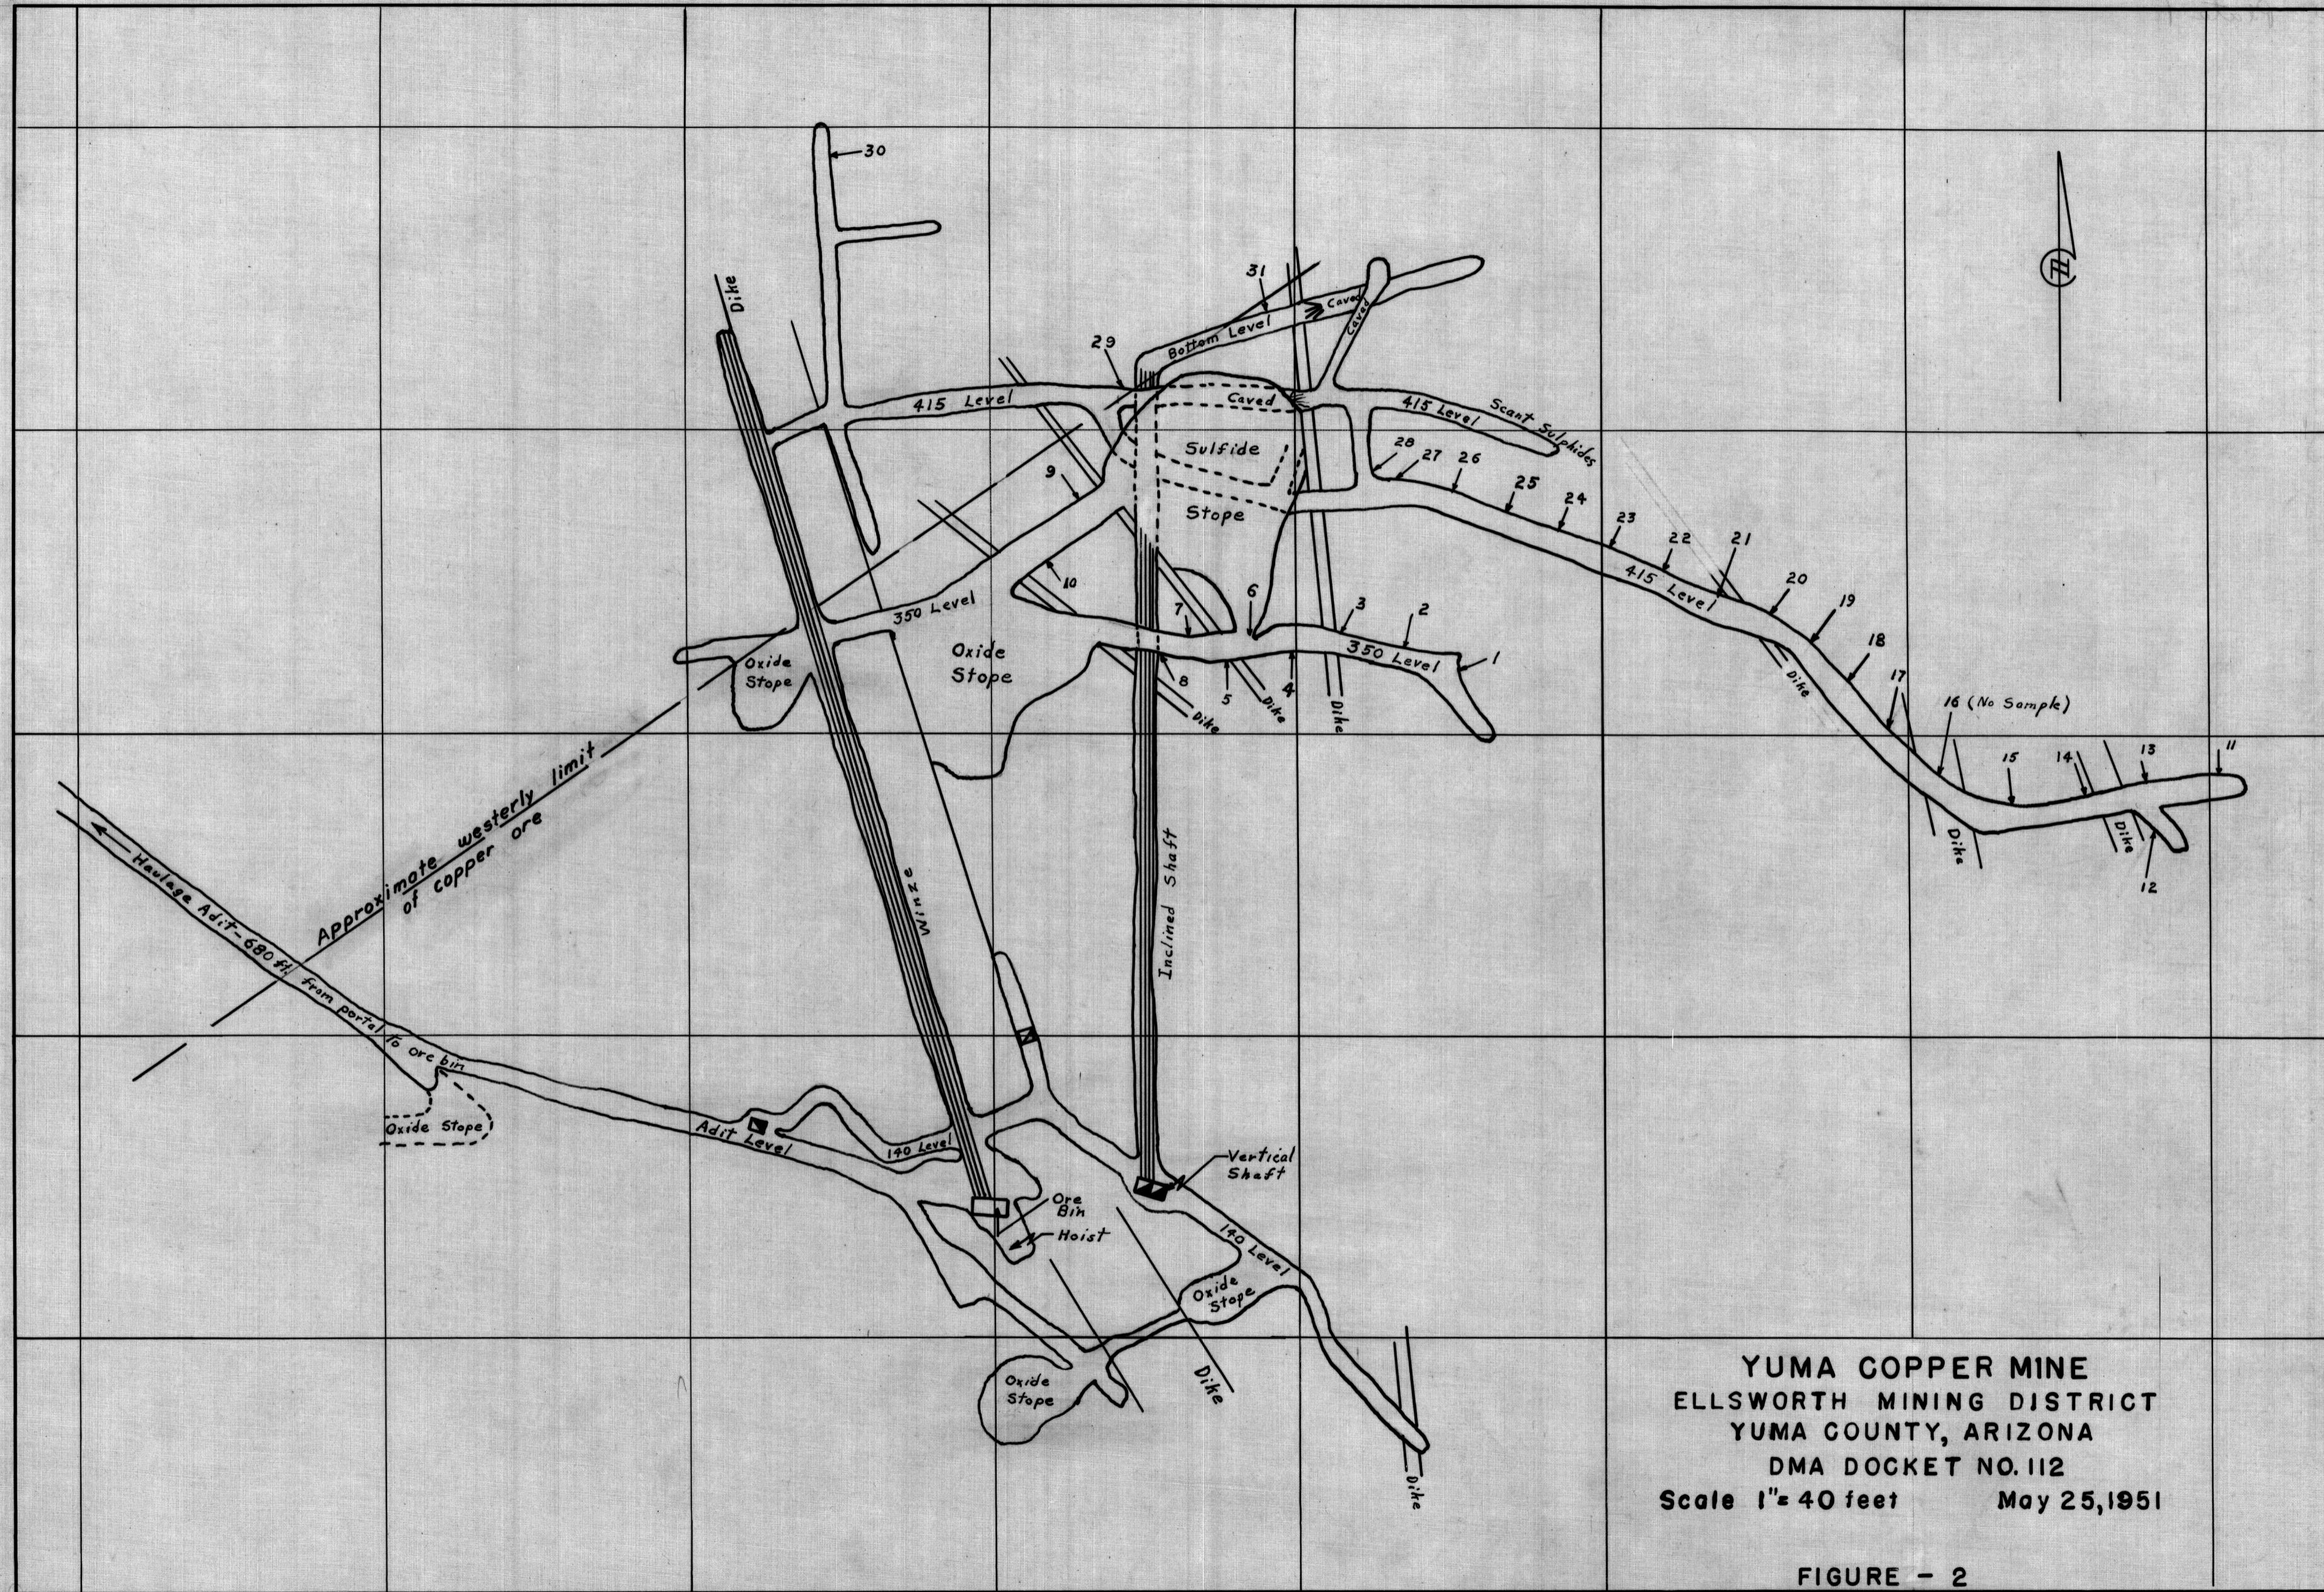

D. A. Bennett & Co.

YUMA COPPER MINE
ELLSWORTH MINING DISTRICT
YUMA COUNTY, ARIZONA
DMA DOCKET NO. 112
Scale 1" = 40 feet **May 25, 1951**

FIGURE - 2

5088 Yuma Copper