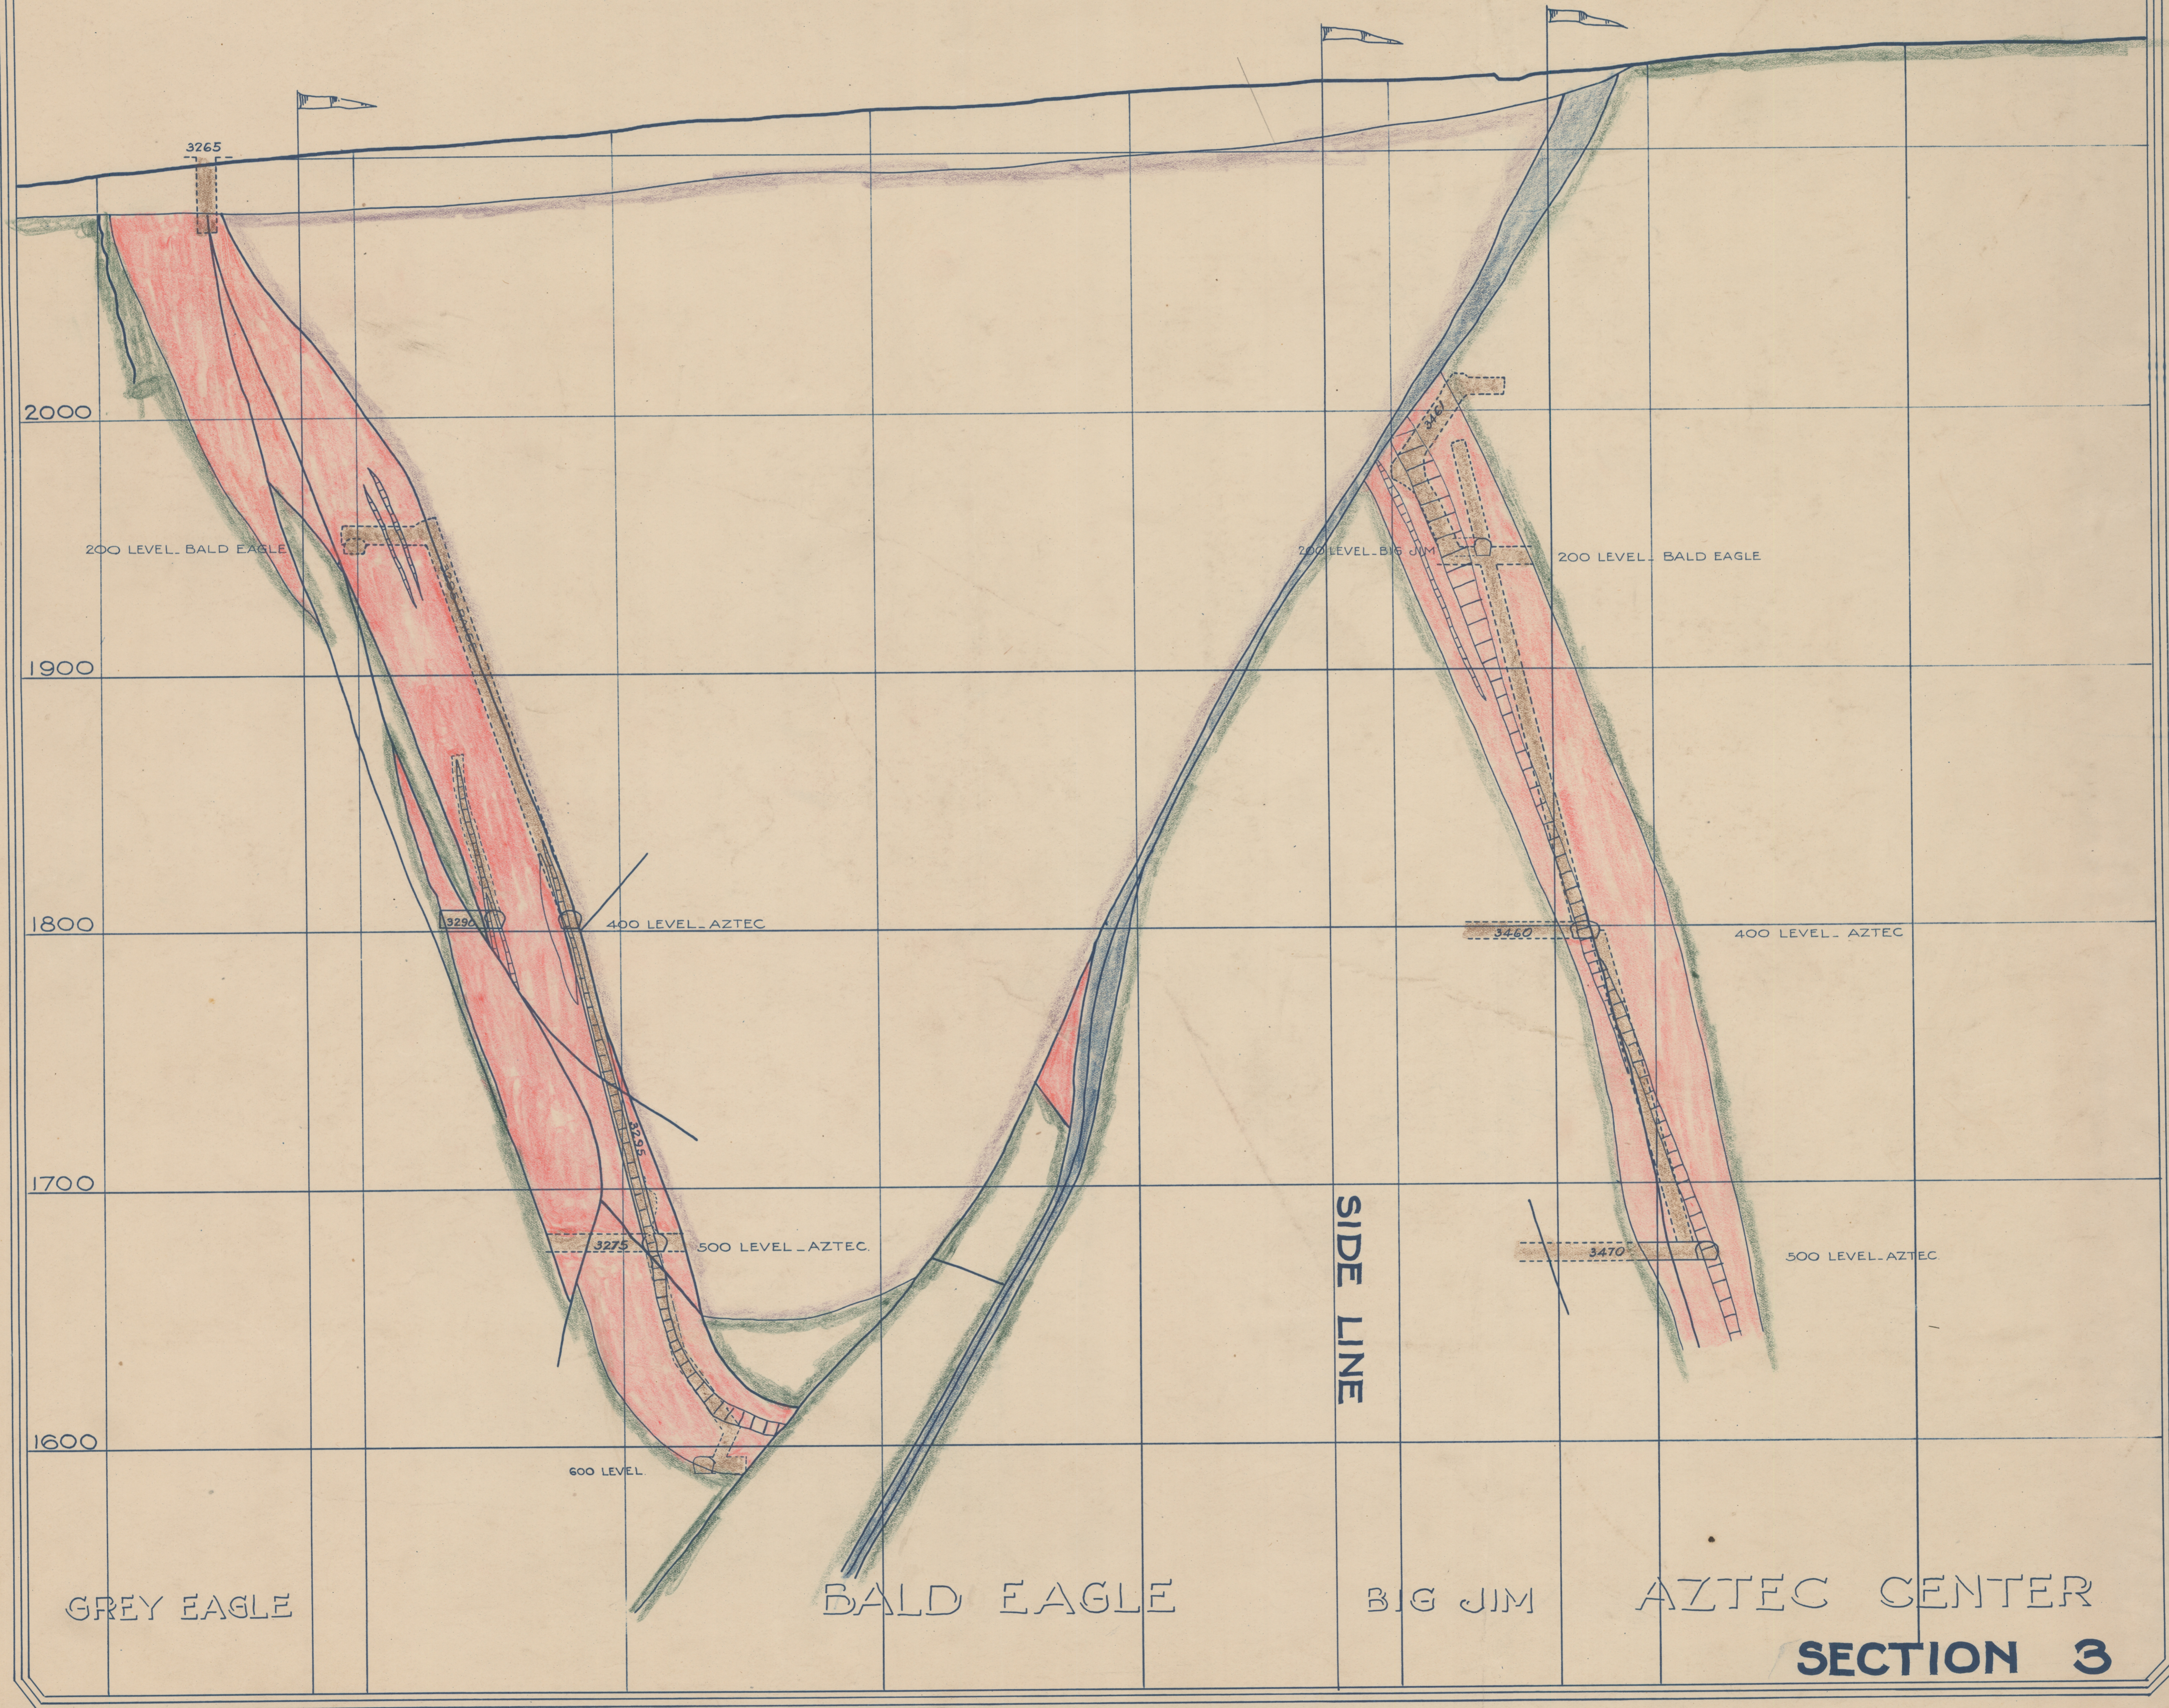

2187
1892
597

Below of Aztec shaft -
Location of Bald eagle 2187.52 in distance
section.

See Tom Reed maps & sections
Red = vein
Blue = fault
= quartz calcite lenses
Brown = workings
Green = talcum and
Purple = ferguson (biotite) and

These elevations
are subject to error to
at least 700 ft lower
than on level

Reduce to 1/4

ADMR 0006-037