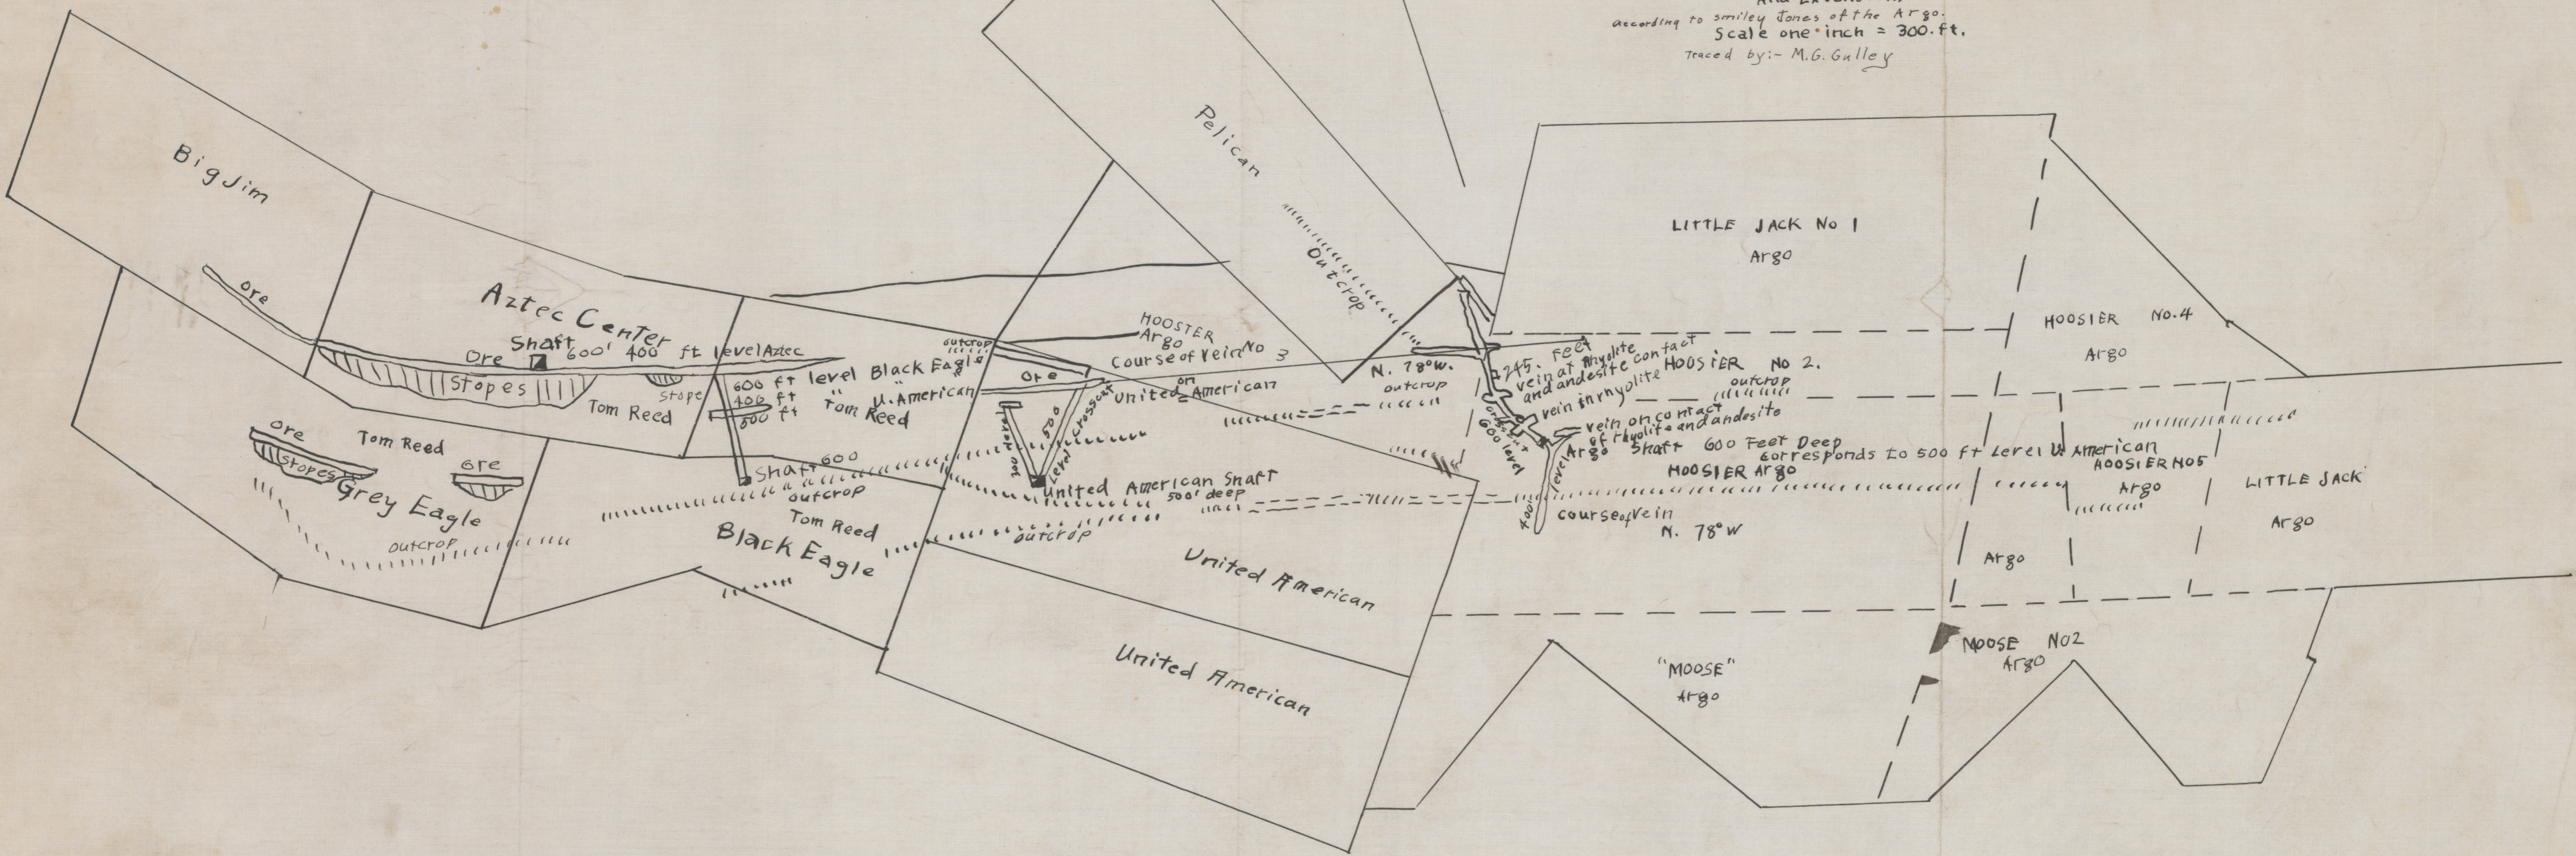

N

MAP OF THE EASTERN PORTION  
OF  
THE PRODUCTIVE VEIN SYSTEMS  
And Extensions  
according to Smiley Jones of the Argo.  
Scale one inch = 300 ft.  
Traced by: M.G. Gulley

ADMUR 0323-003