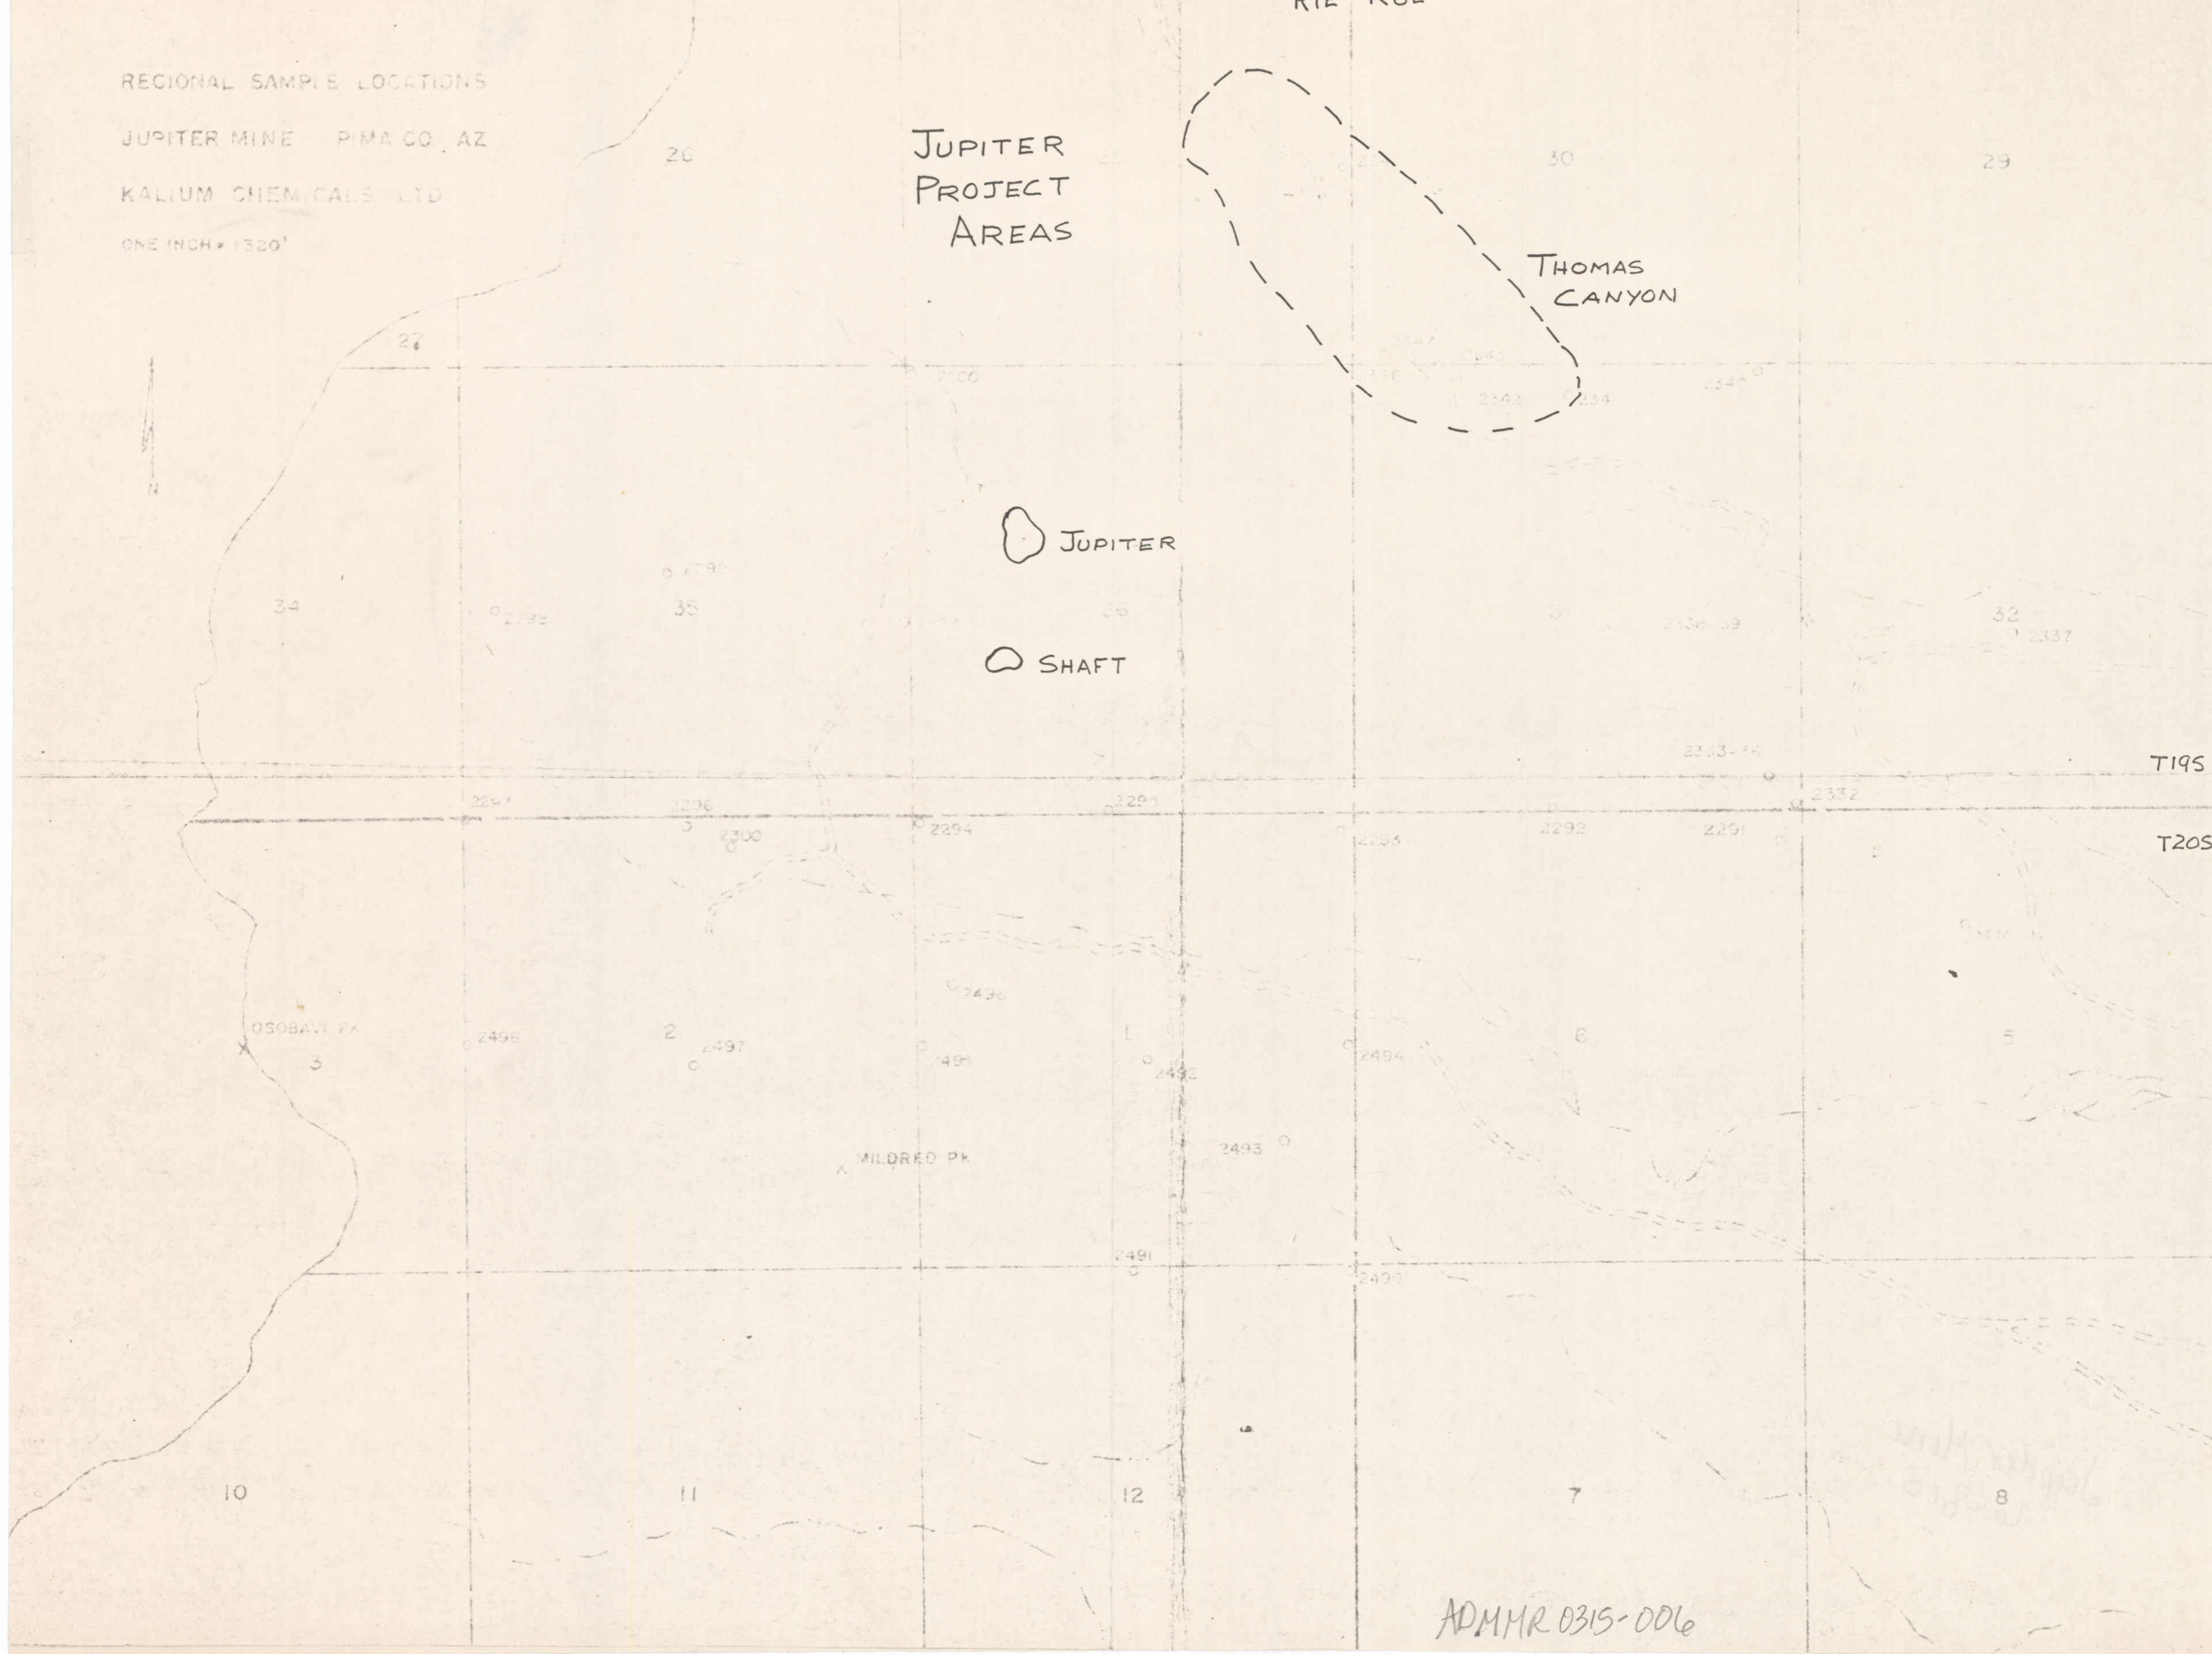

R7E R8E

REGIONAL SAMPLE LOCATIONS
JUPITER MINE PIMA CO. AZ
KALIUM CHEMICALS LTD
ONE INCH = 1320'

JUPITER
PROJECT
AREAS

THOMAS
CANYON

JUPITER

SHAFT

T195

T205

ADMMR 0315-006

Jupiter Mine
0186 8