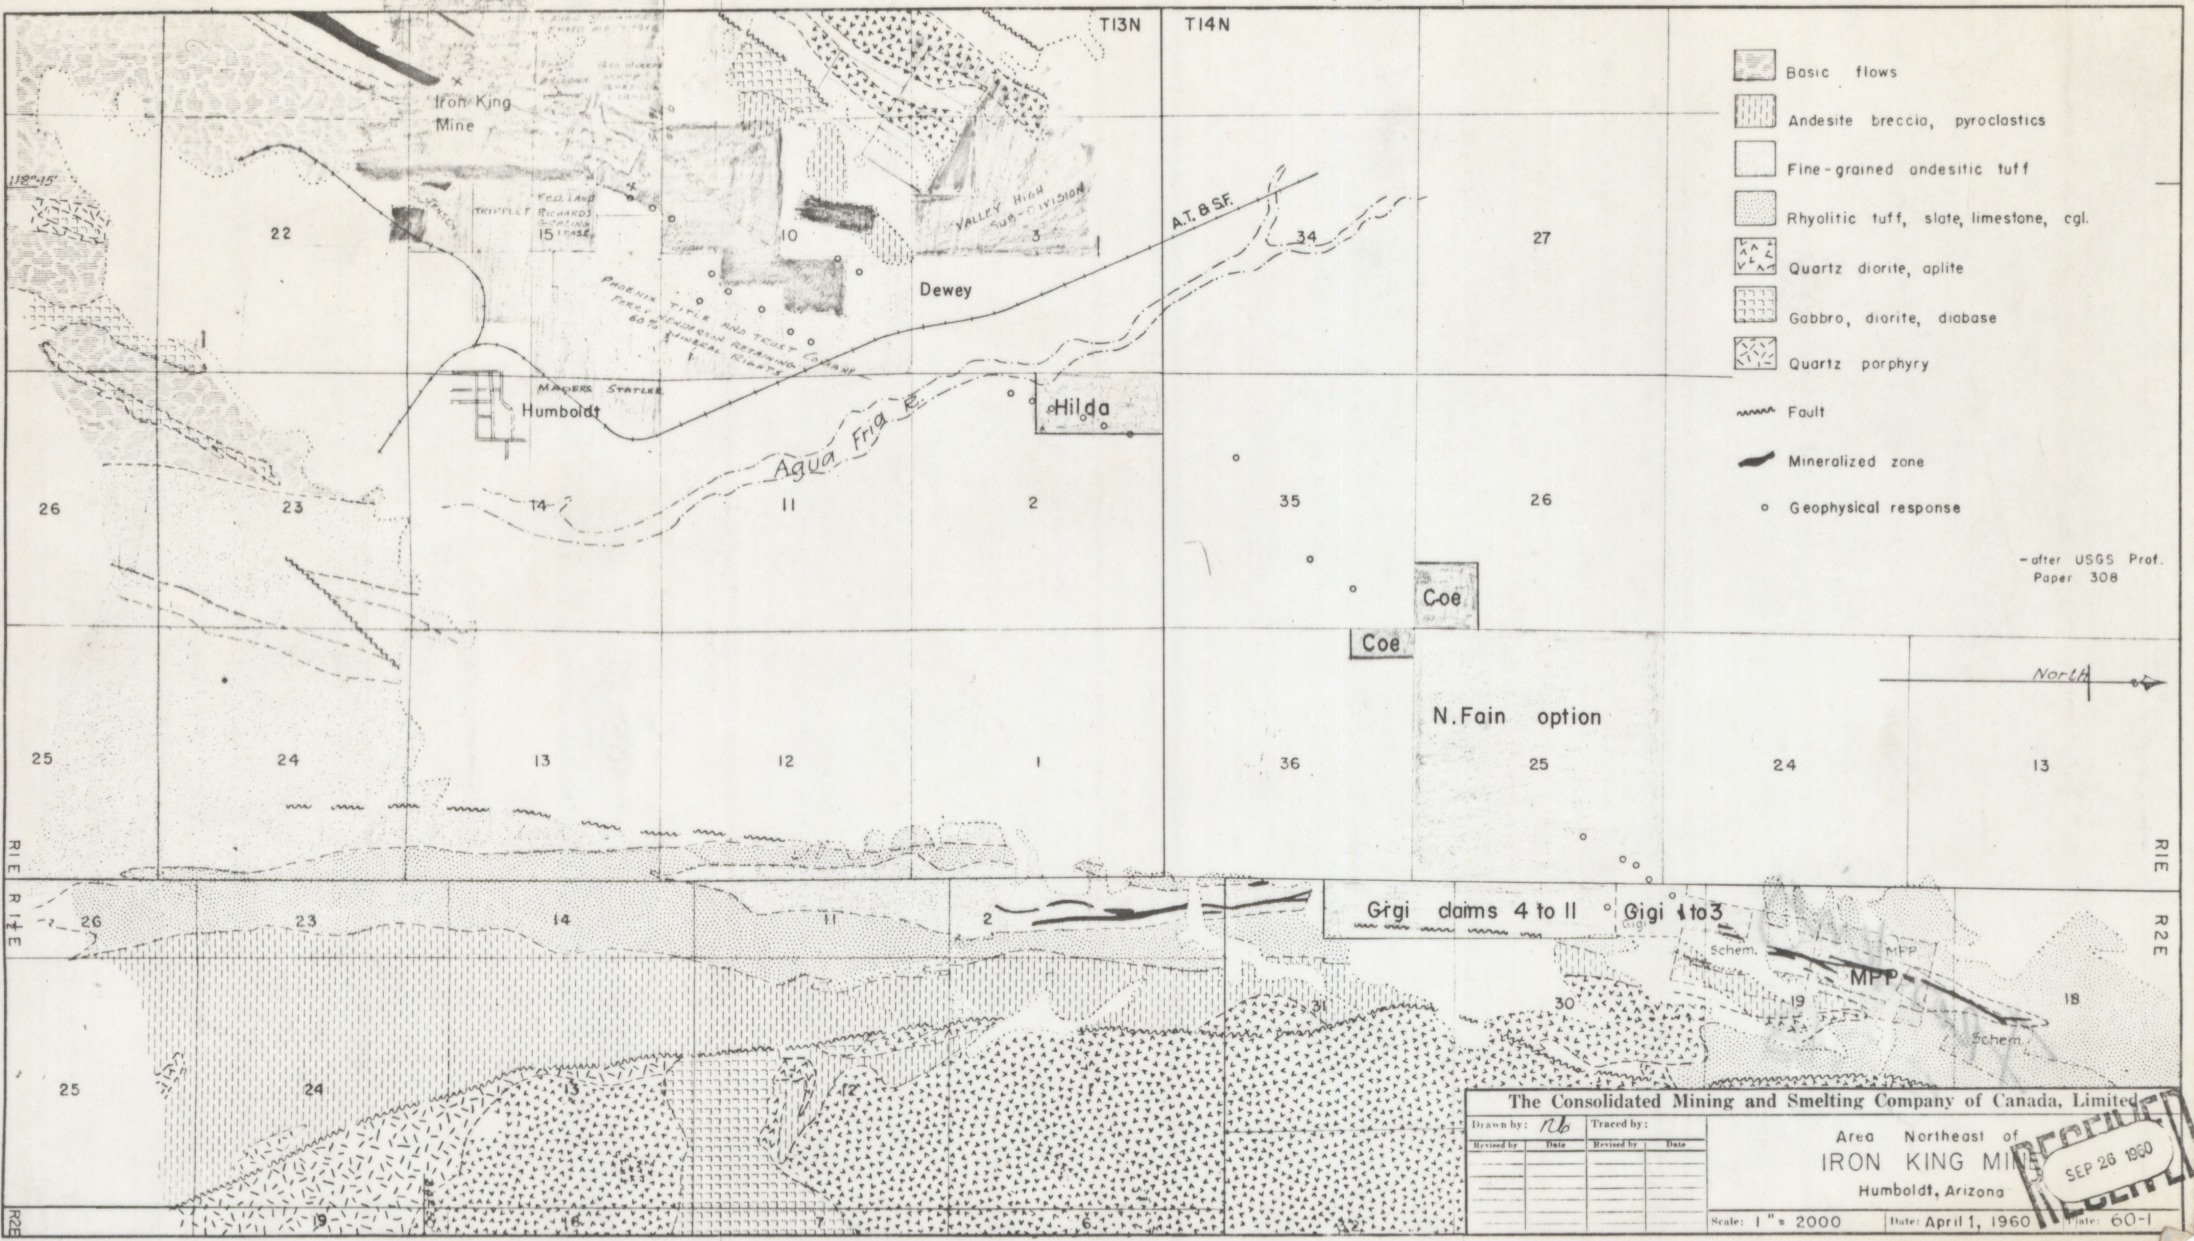

AS MMR 0318-001

- after USGS Prof. Paper 308

The Consolidated Mining and Smelting Company of Canada, Limited

Area Northeast of
IRON KING MINE
 Humboldt, Arizona

Drawn by:	Rb	Traced by:	
Revised by:	Date	Revised by:	Date

Scale: 1" = 2000 Date: April 1, 1960 Date: 60-1

SEP 26 1960