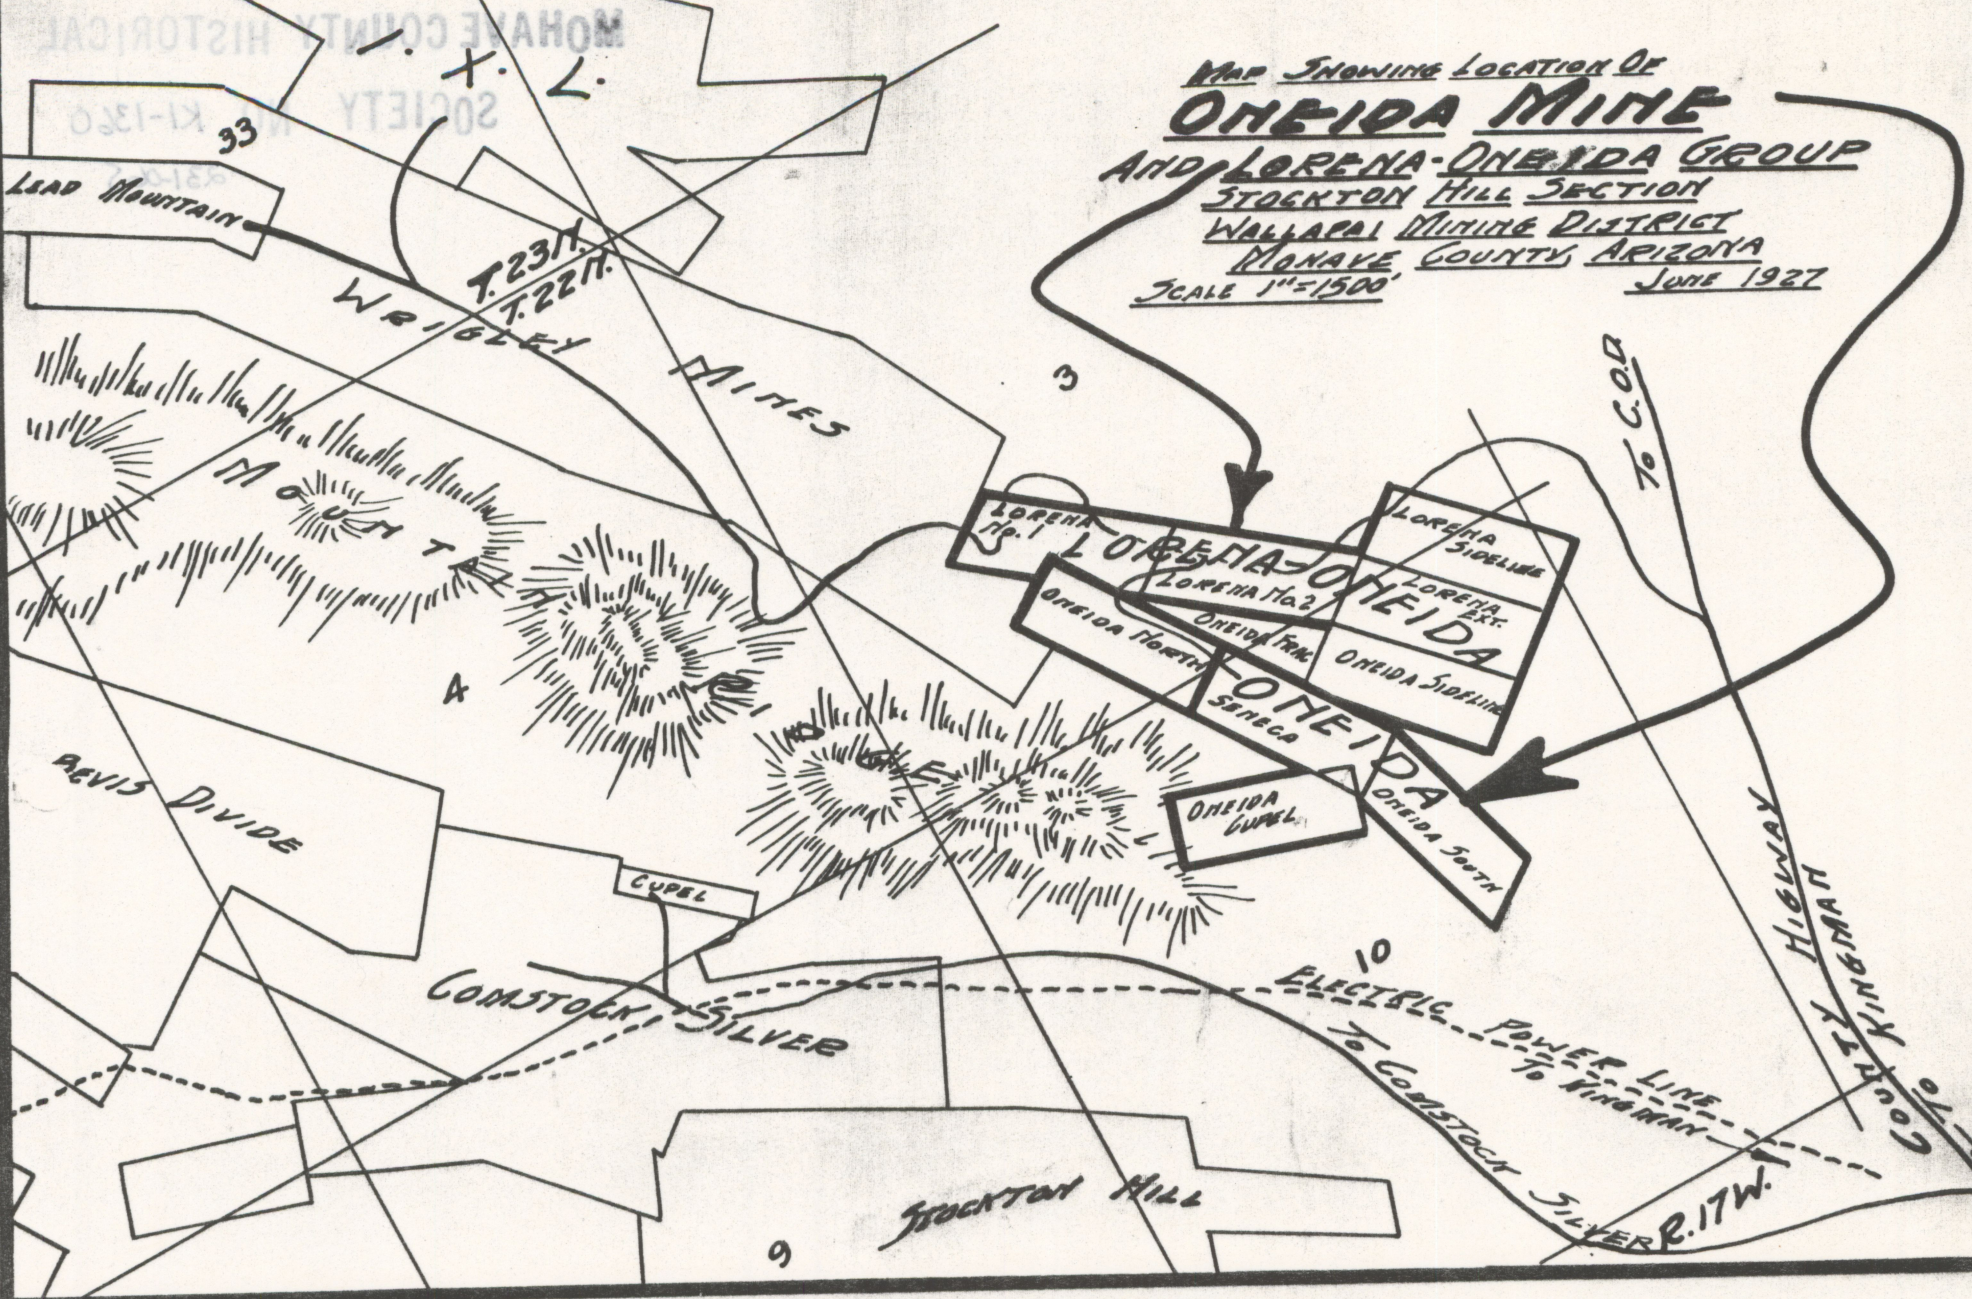

C.O.D.

MAP SHOWING LOCATION OF  
**ONEIDA MINE**  
 AND **LORENA-ONEIDA GROUP**  
 STOCKTON HILL SECTION  
 WALLAPA MINE DISTRICT  
 MOHAVE COUNTY ARIZONA  
 SCALE 1"=1500' JUNE 1927

ADMR 0285-001