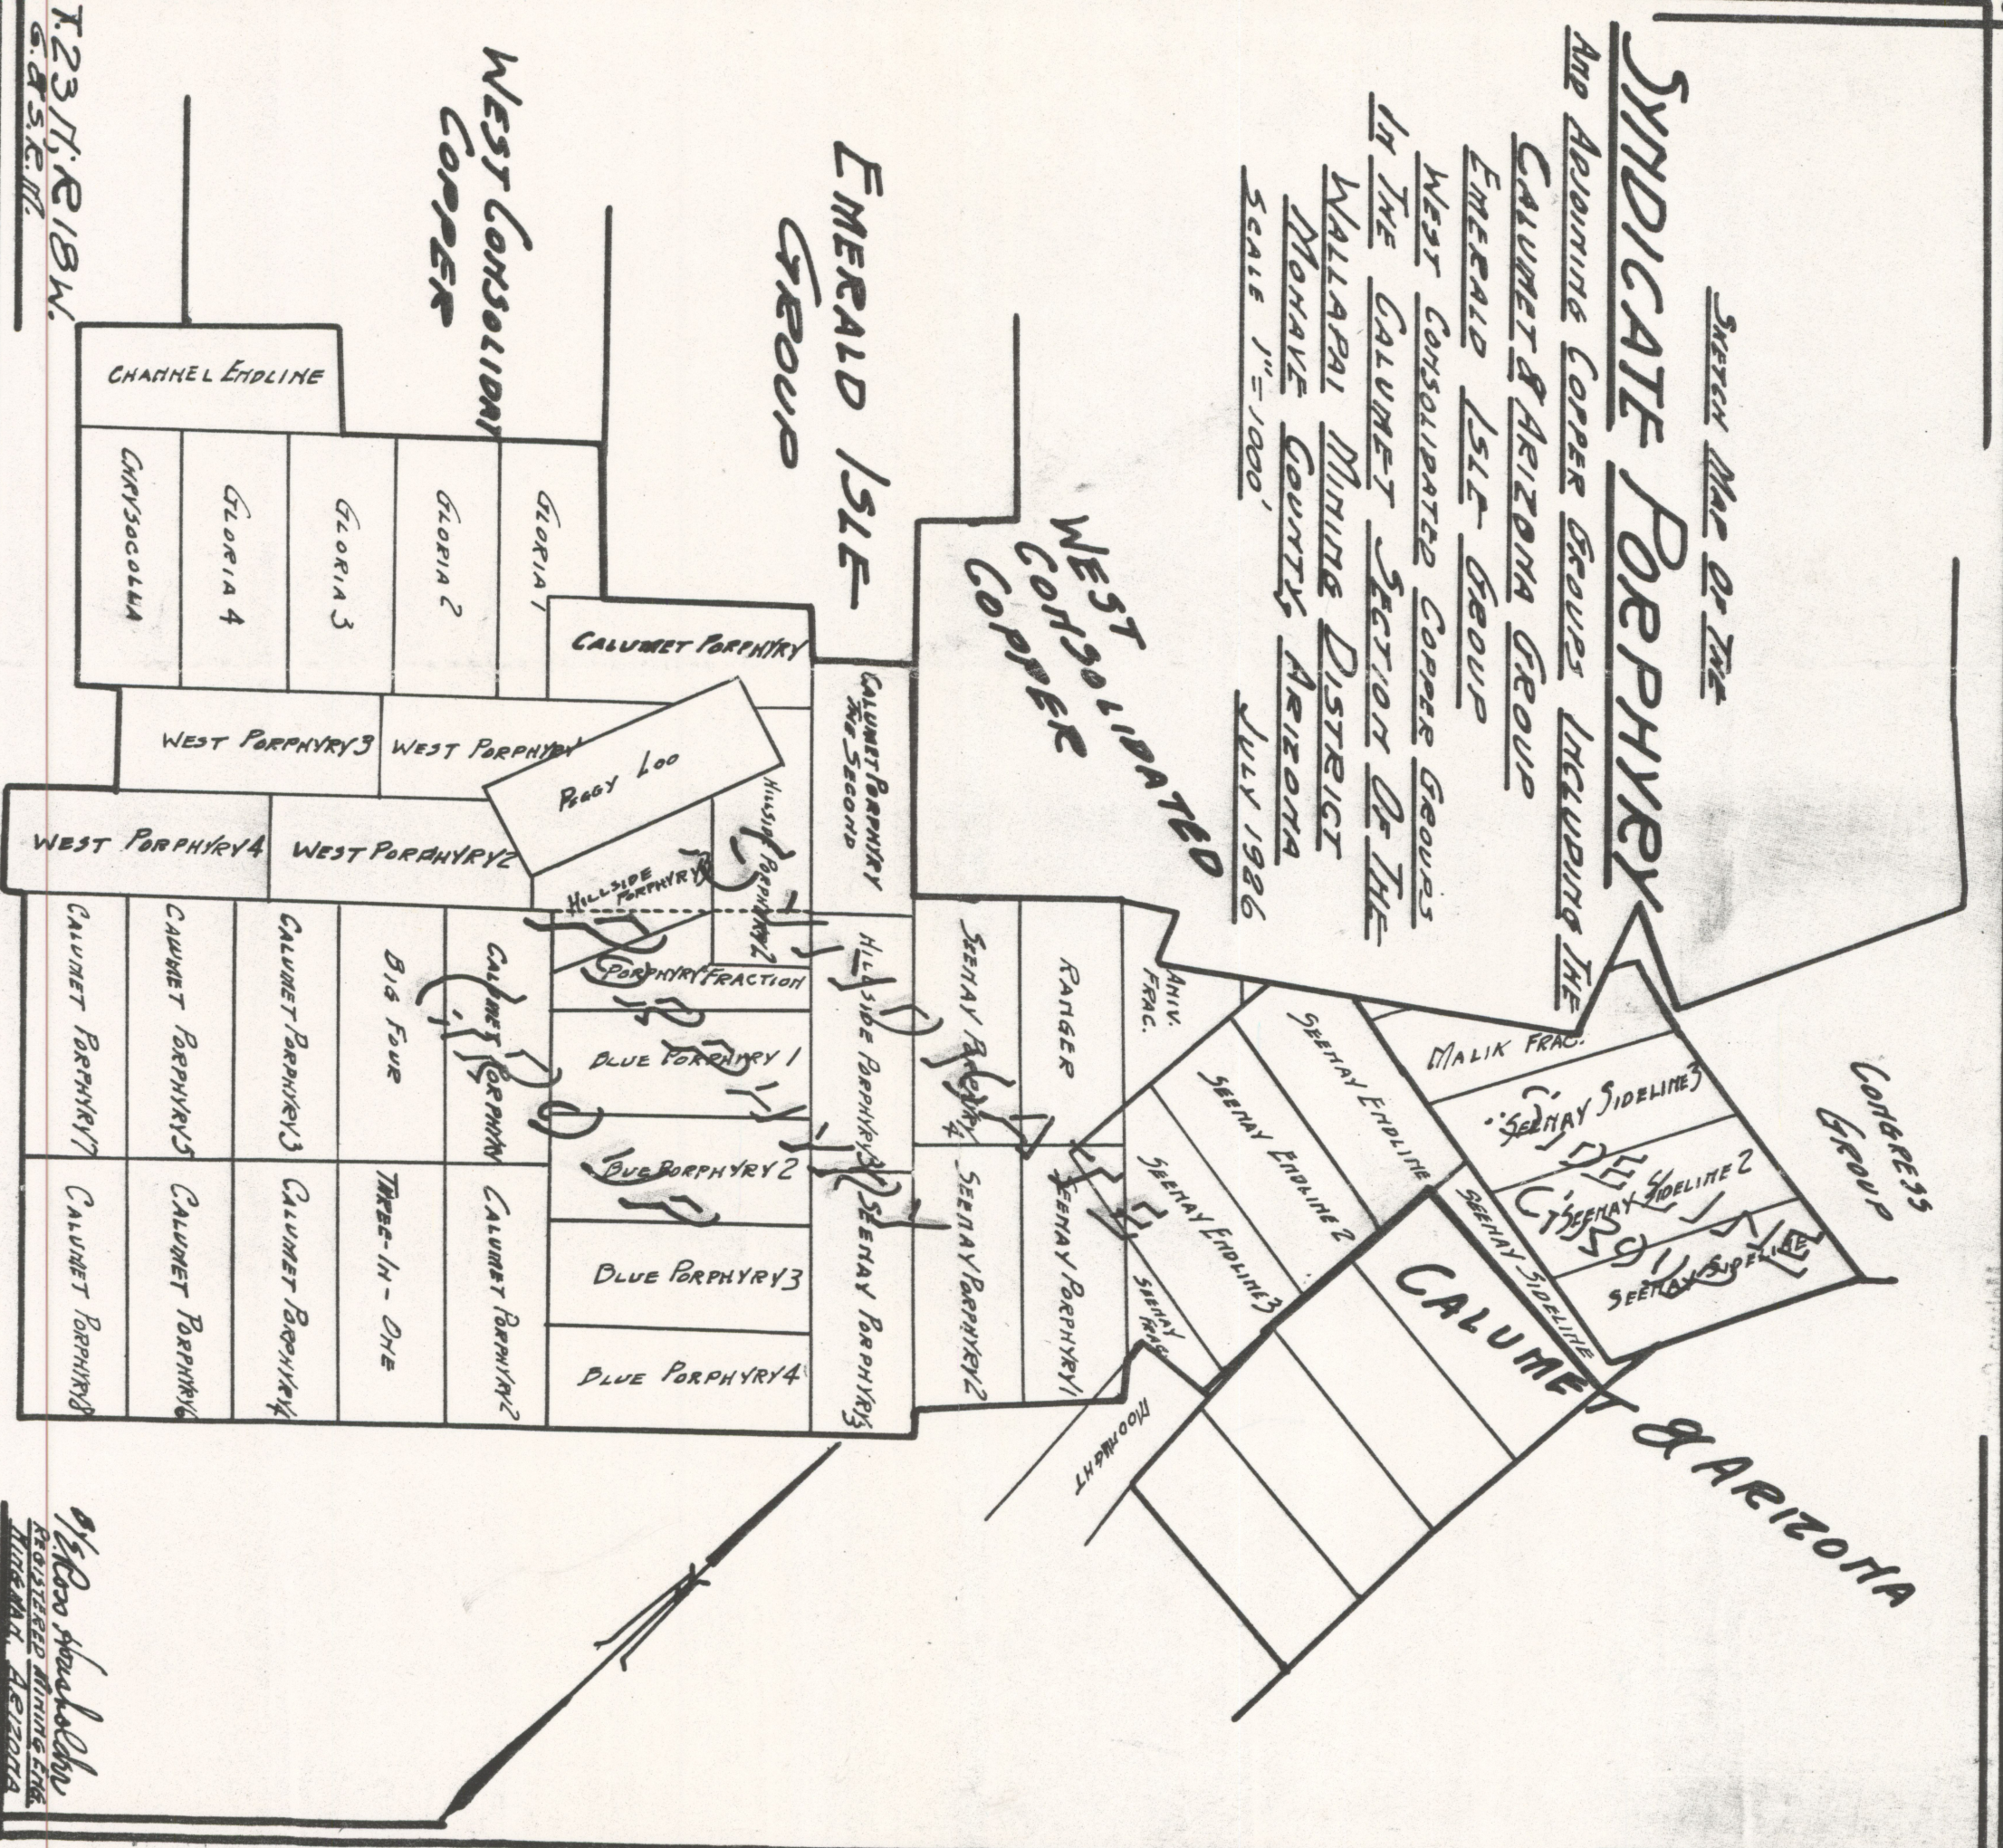

Map of the  
Syndicate Porphyry  
and adjoining copper groups including the  
Calumet & Arizona Group  
Emerald Isle Group  
West Consolidated Copper Groups  
in the Calumet Mining District  
Mohave County Arizona  
Scale 1"=1000'  
July 1986

# SYNDICATE PORPHYRY

AND ADJOINING COPPER GROUPS INCLUDING THE  
CALUMET & ARIZONA GROUP  
EMERALD ISLE GROUP  
WEST CONSOLIDATED COPPER GROUPS  
IN THE CALUMET MINING DISTRICT  
MOHAVE COUNTY ARIZONA  
SCALE 1"=1000'  
JULY 1986

WEST 30° 10' N 100° 30' W  
WEST CONSOLIDATED COPPER

WEST CONSOLIDATED COPPER

EMERALD ISLE GROUP

CORRECTION GROUP

CALUMET & ARIZONA

T23 N, R18 W.  
S. 45. E. 1/4

of S. Ross Shovel  
REGISTERED MINING ENGINEER  
MORHAVE COUNTY, ARIZONA