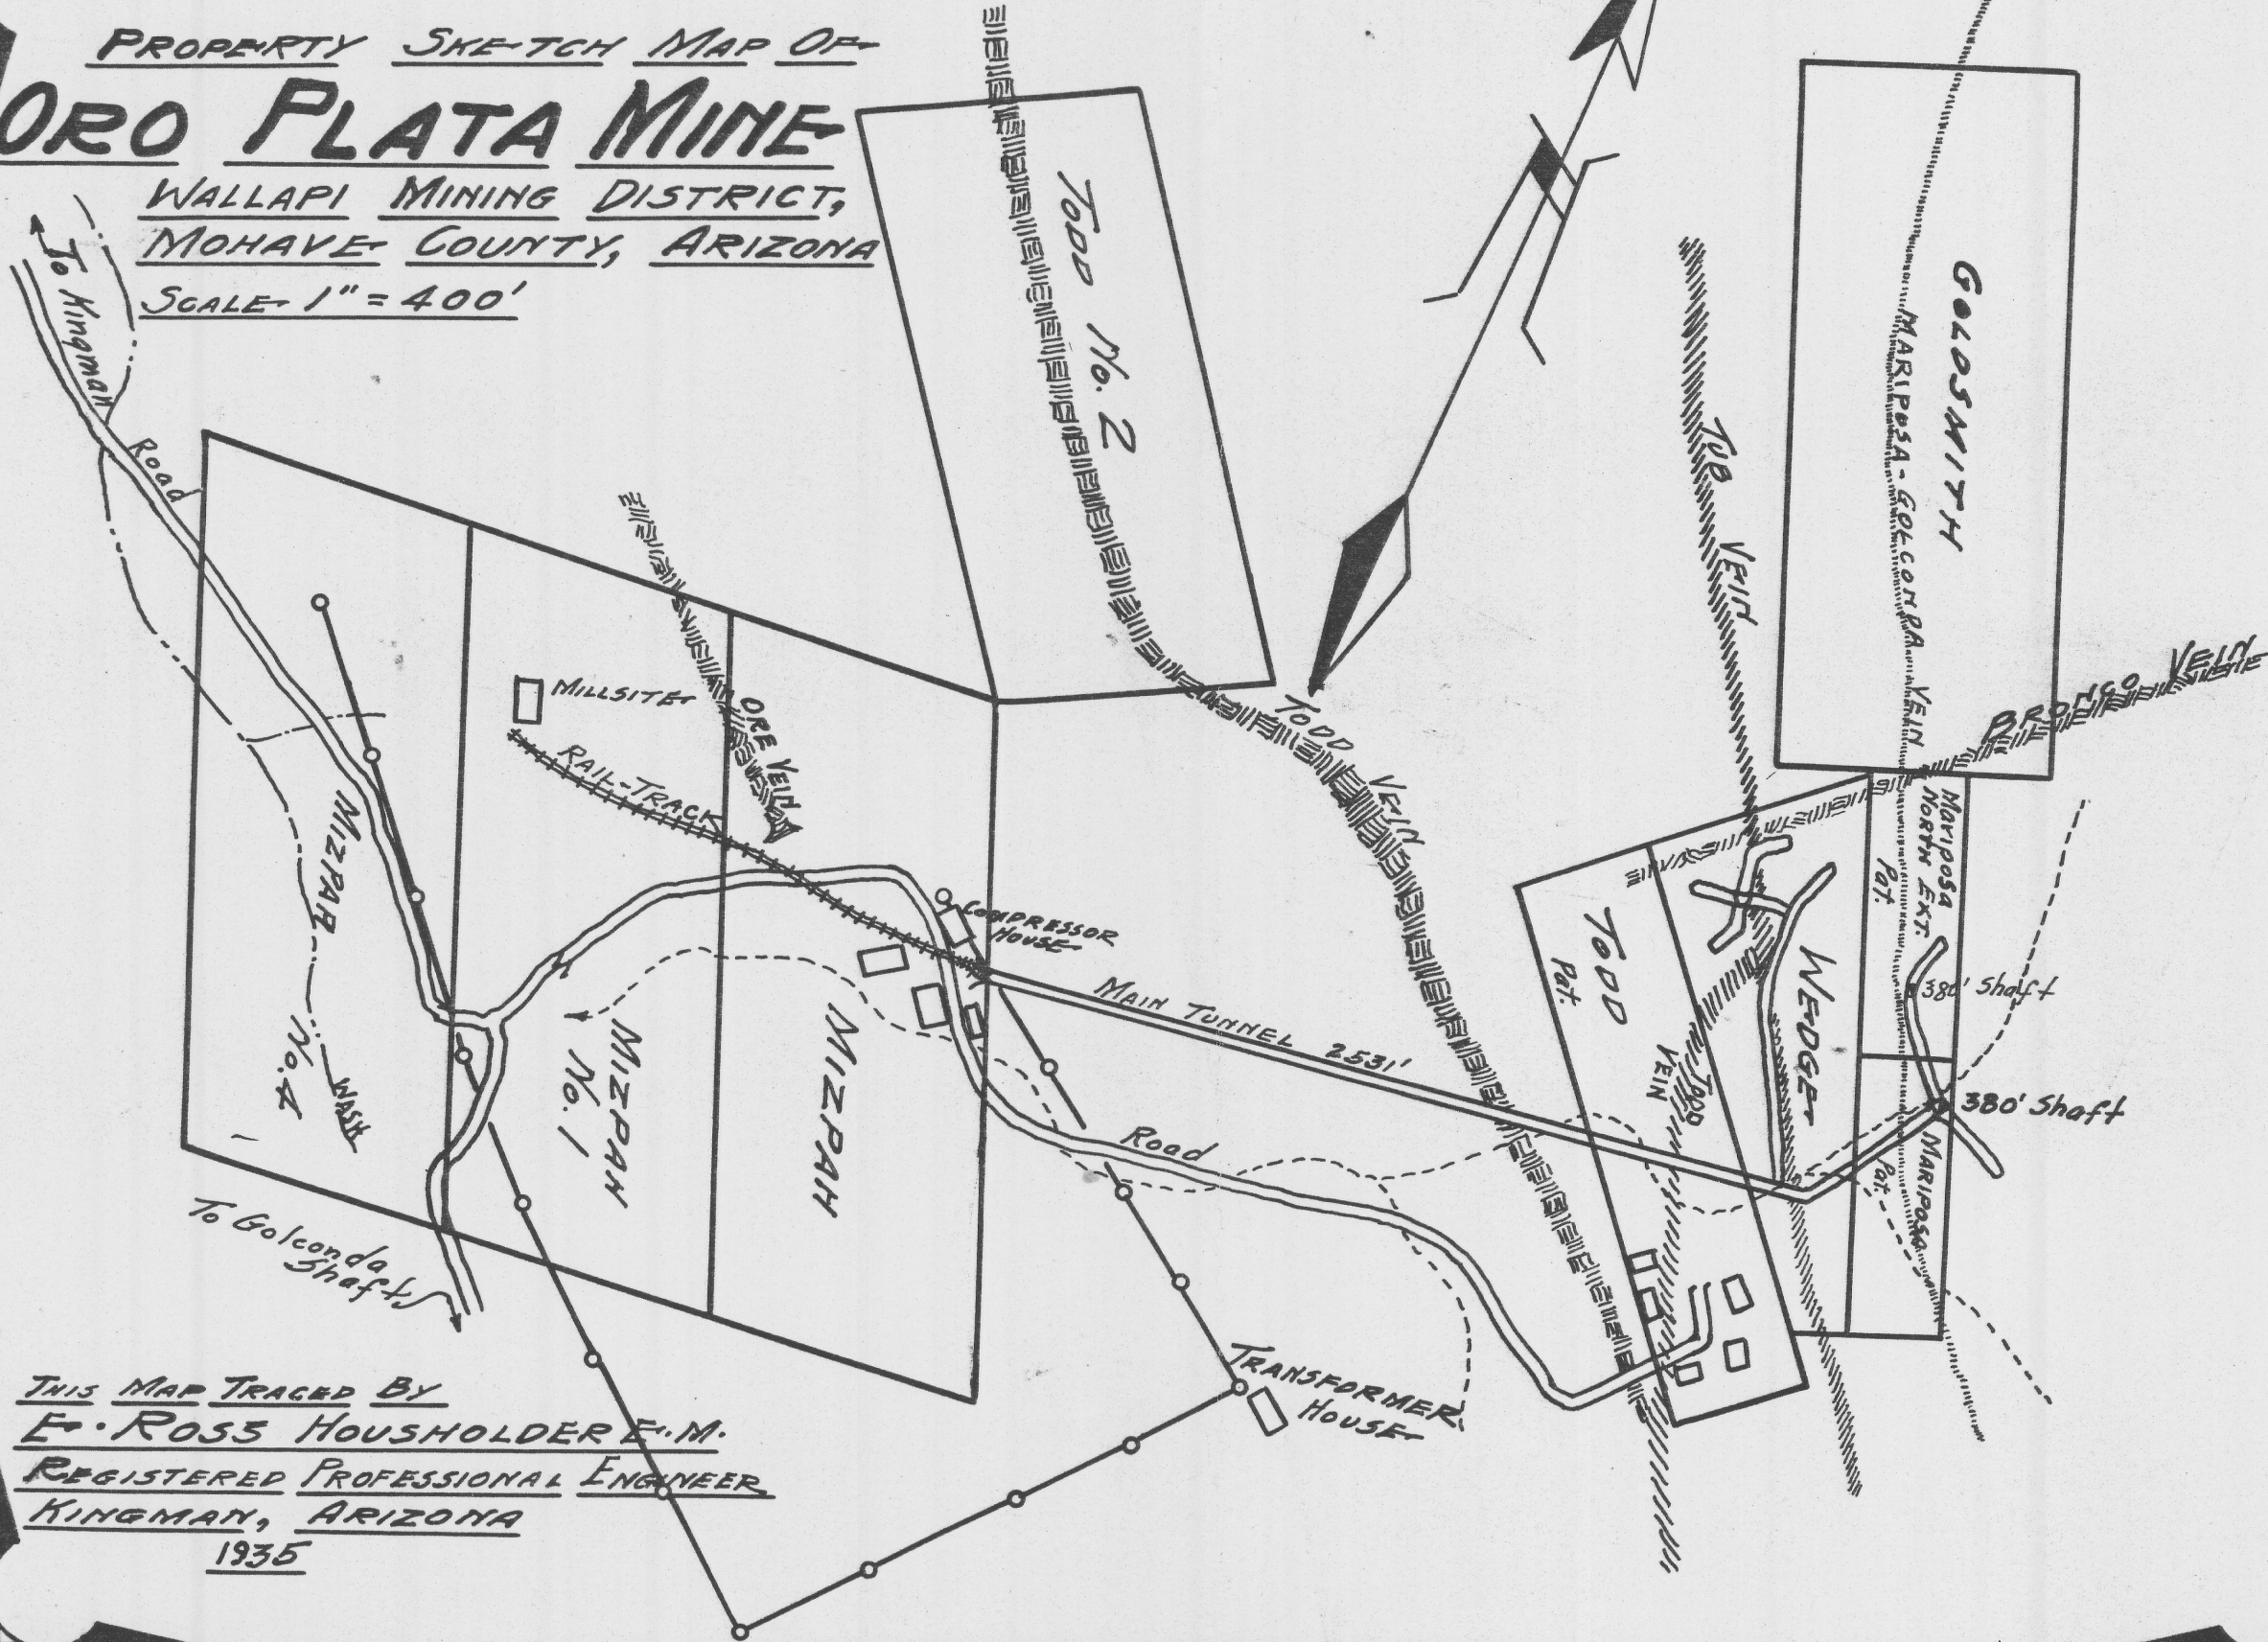

PROPERTY SKETCH MAP OF
ORO PLATA MINE

WALLAPI MINING DISTRICT,
MOHAVE COUNTY, ARIZONA

SCALE 1" = 400'

THIS MAP TRACED BY
E. ROSS HOUSHOLDER E.M.
REGISTERED PROFESSIONAL ENGINEER
KINGMAN, ARIZONA
1935

ADMMR 0272-001