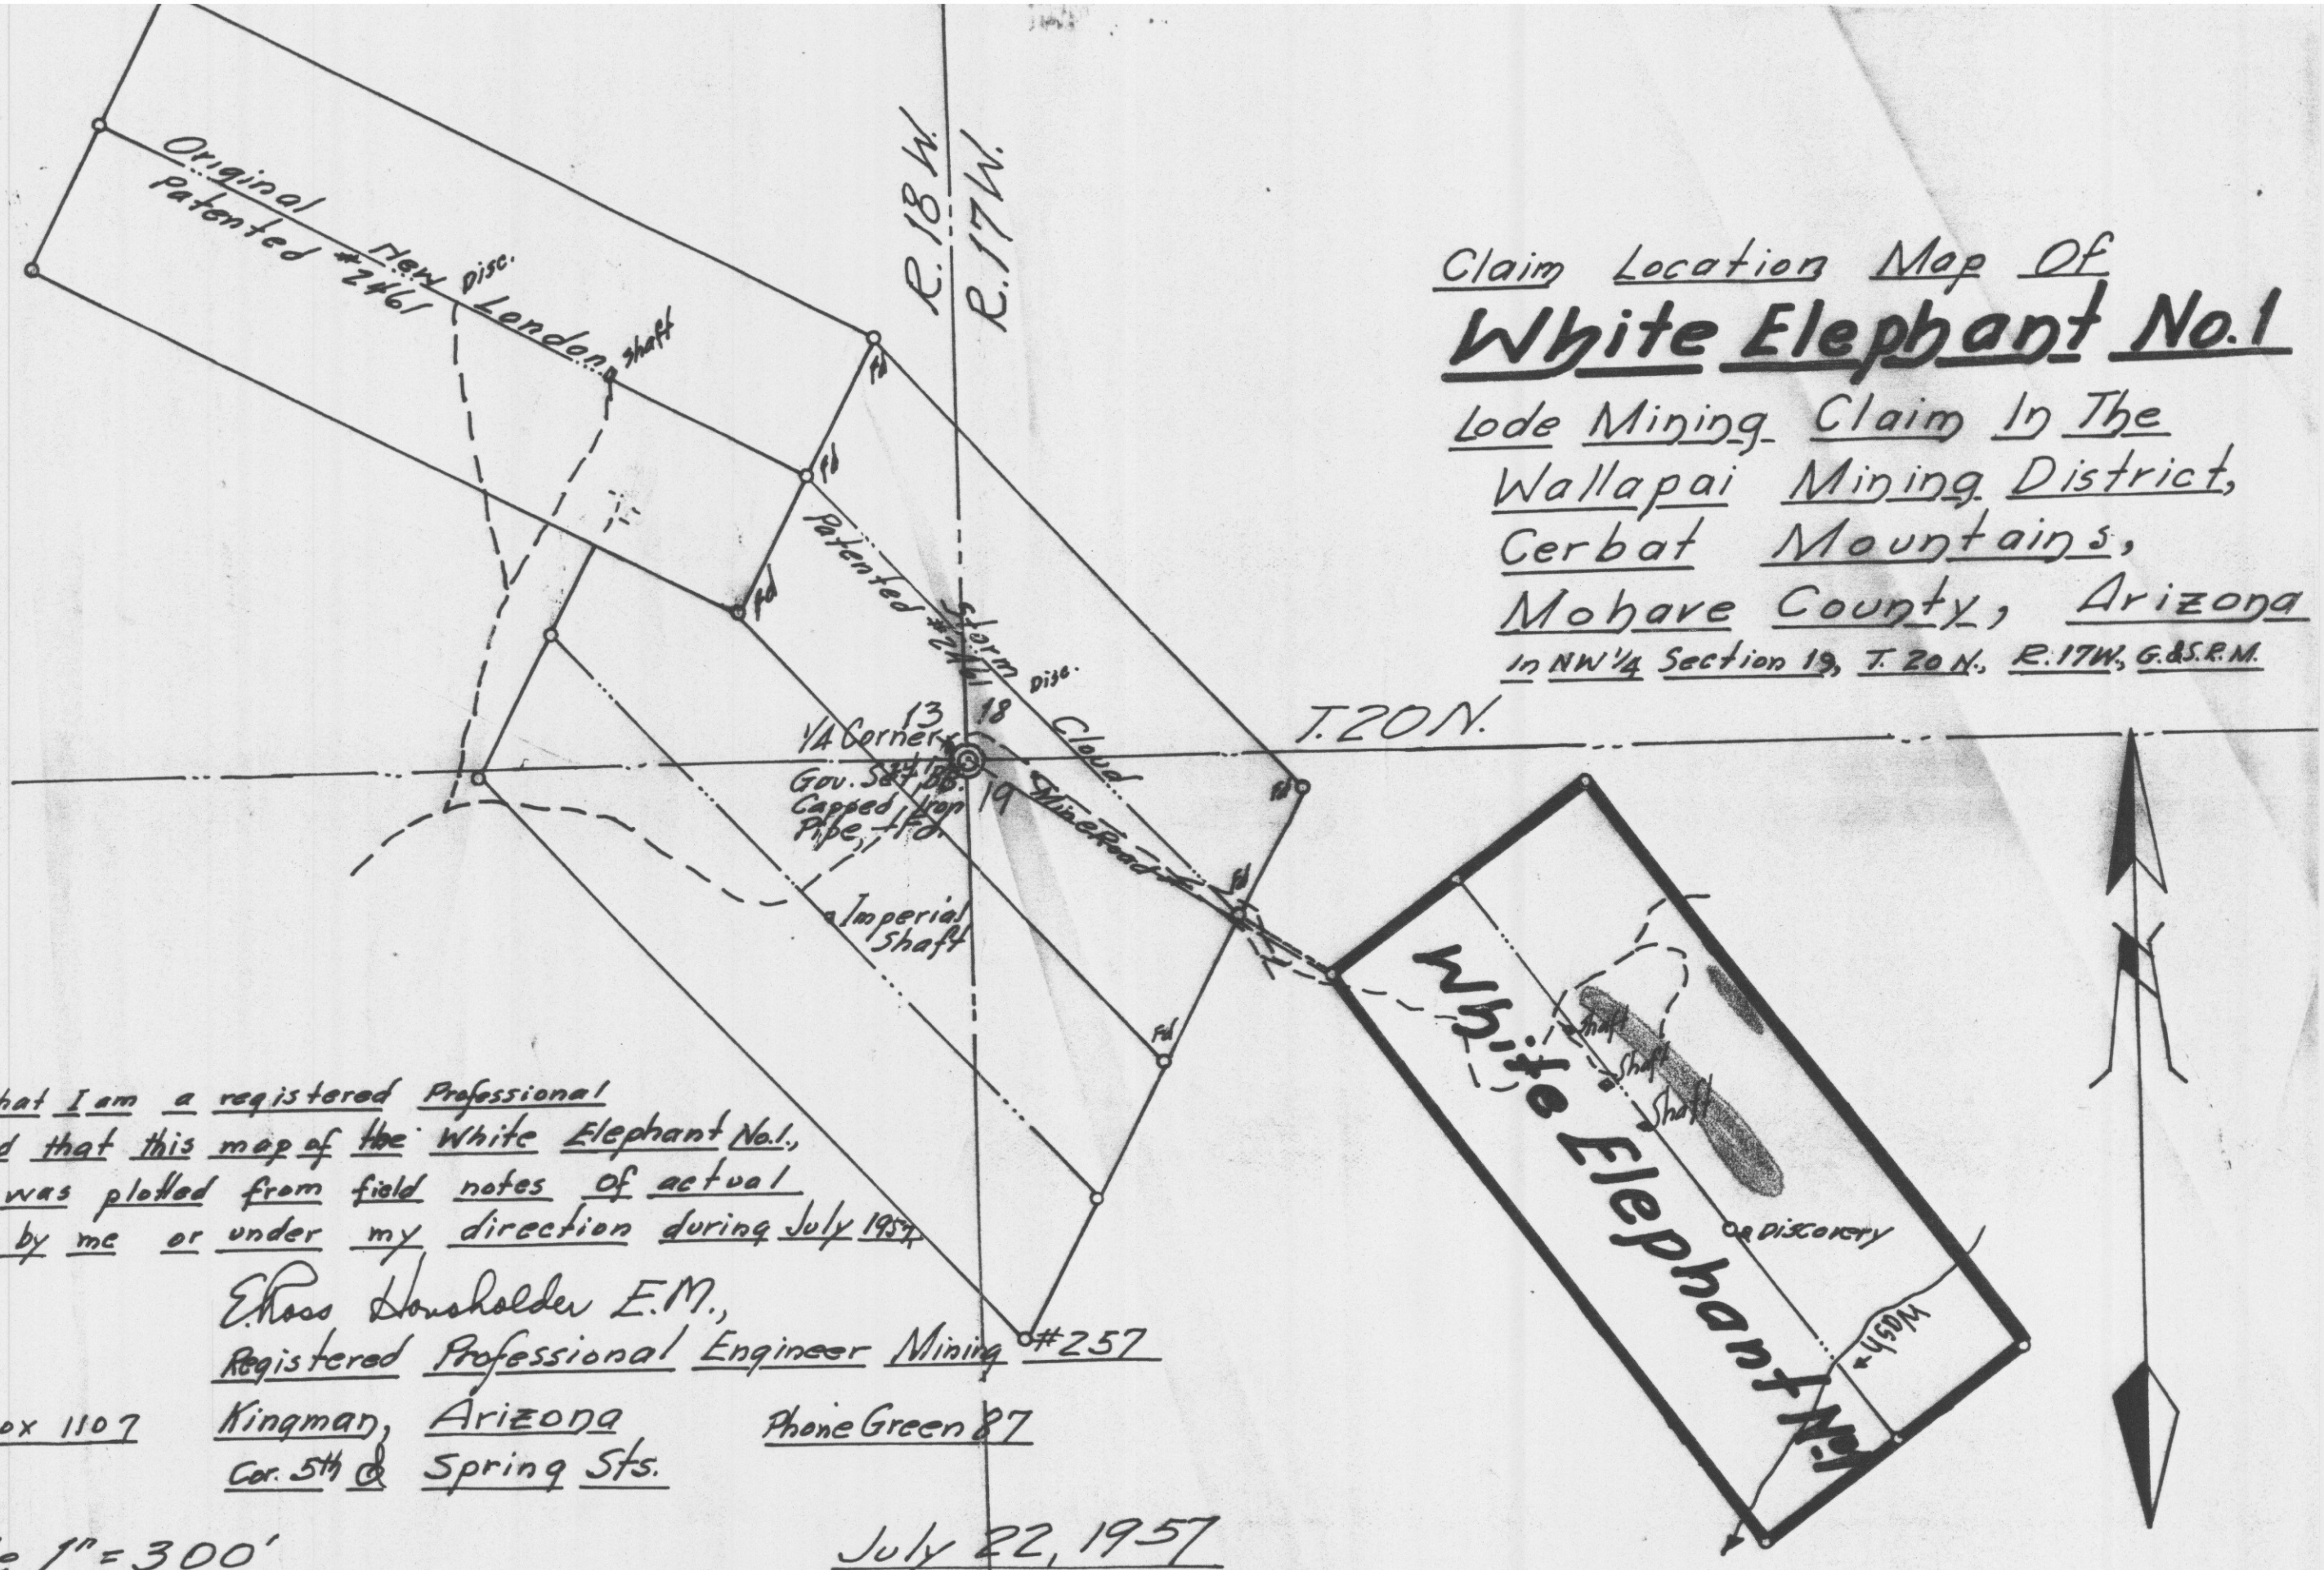

Kingman, Arizona 86401  
Beats 1000  
Mojave County Historical Society, Inc.

Claim Location Map Of  
**White Elephant No. 1**  
Lode Mining Claim In The  
Wallapai Mining District,  
Cerbat Mountains,  
Mohave County, Arizona  
In NW 1/4 Section 19, T. 20 N., R. 17 W., G. & S. R. M.

I Certify that I am a registered Professional  
Engineer and that this map of the White Elephant No. 1,  
Lode claim was plotted from field notes of actual  
survey made by me or under my direction during July 1957.

E. Ross Haushalter E.M.,  
Registered Professional Engineer Mining #257

P.O. Box 1107      Kingman, Arizona      Phone Green 87  
Cor. 5th & Spring Sts.

Scale 1" = 300'

July 22, 1957

ADMHR 0258-002