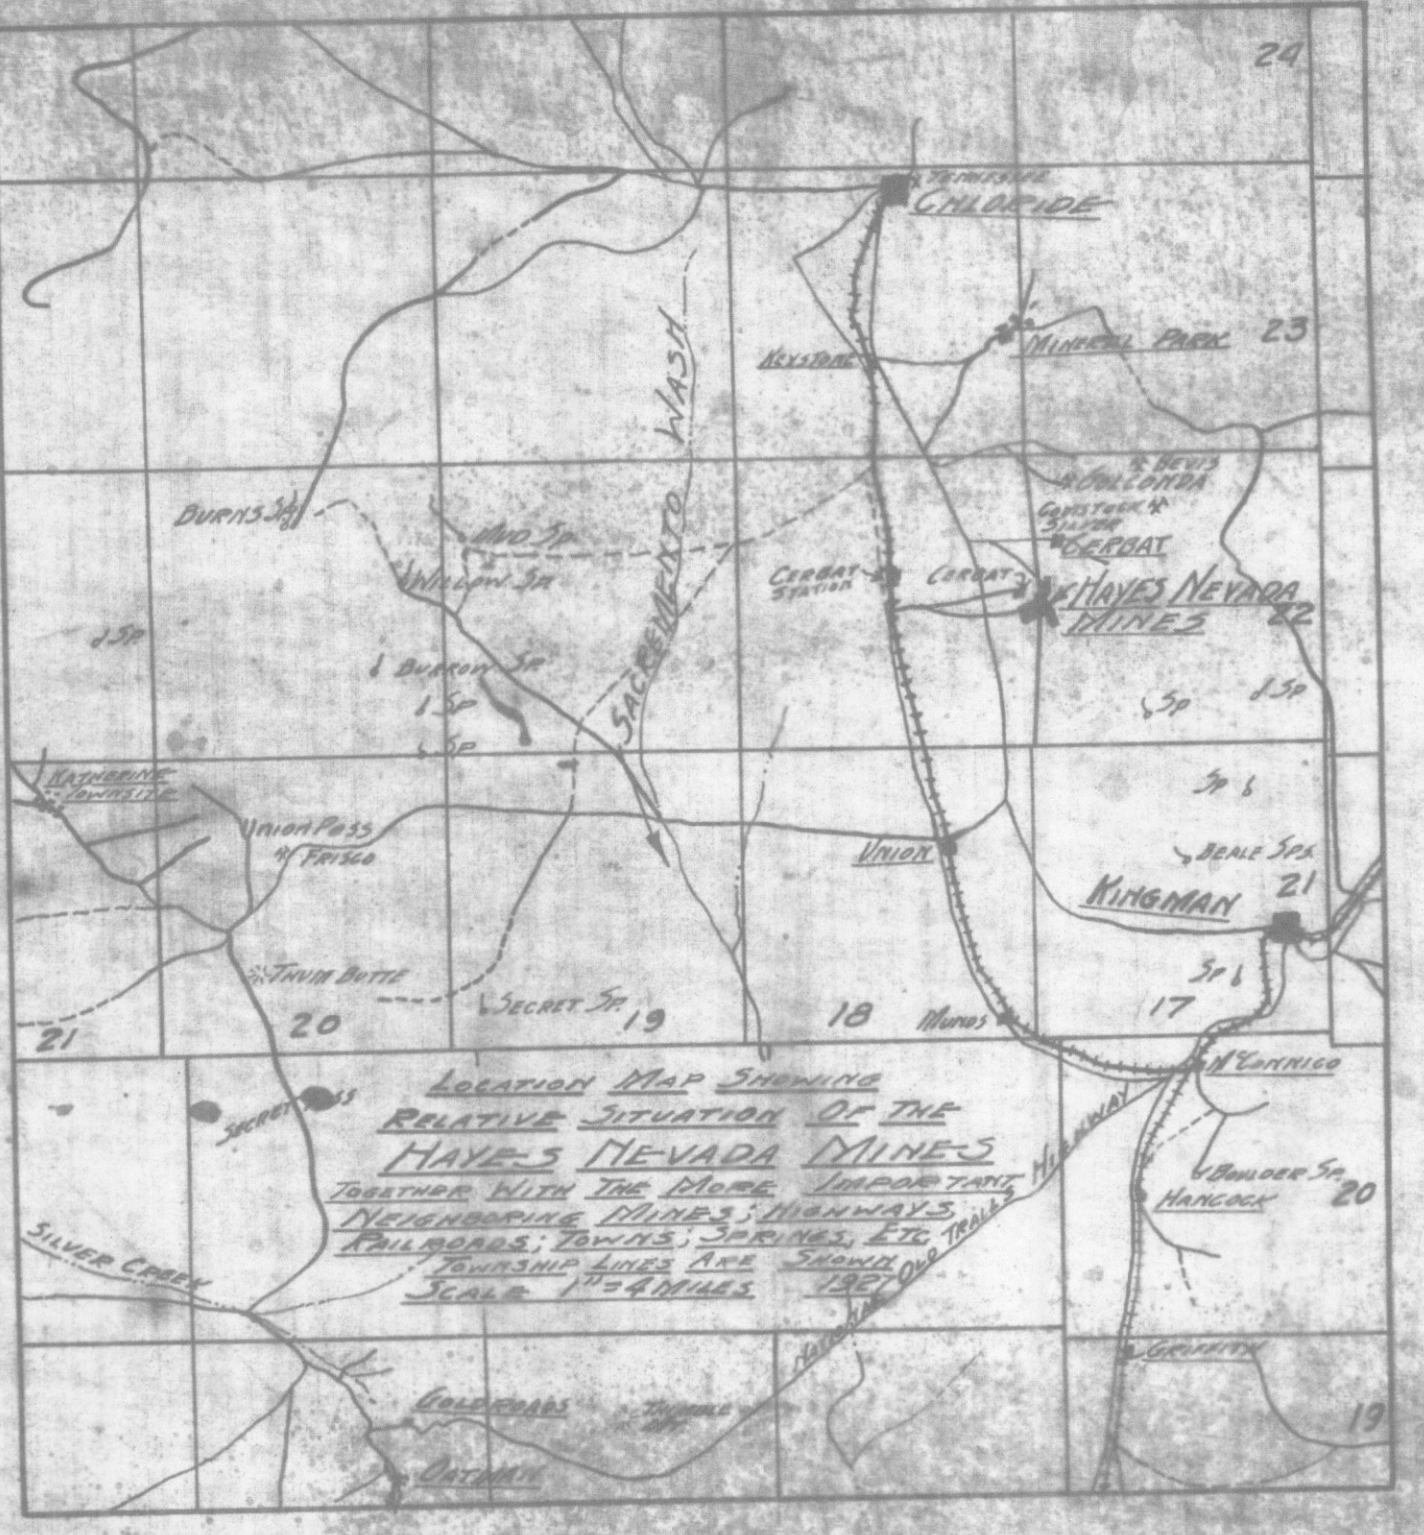

SURVEYED BY
 E. ROSS HOUSHOLDER E.M.
 REGISTERED PROFESSIONAL ENGINEER
 KINGMAN, ARIZONA

**CLAIM MAP OF
 HAYES NEVADA GROUP**
 WALLAPA MINING DISTRICT
 MOHAVE COUNTY, ARIZONA
 SCALE 1"=300'
 MARCH 1927