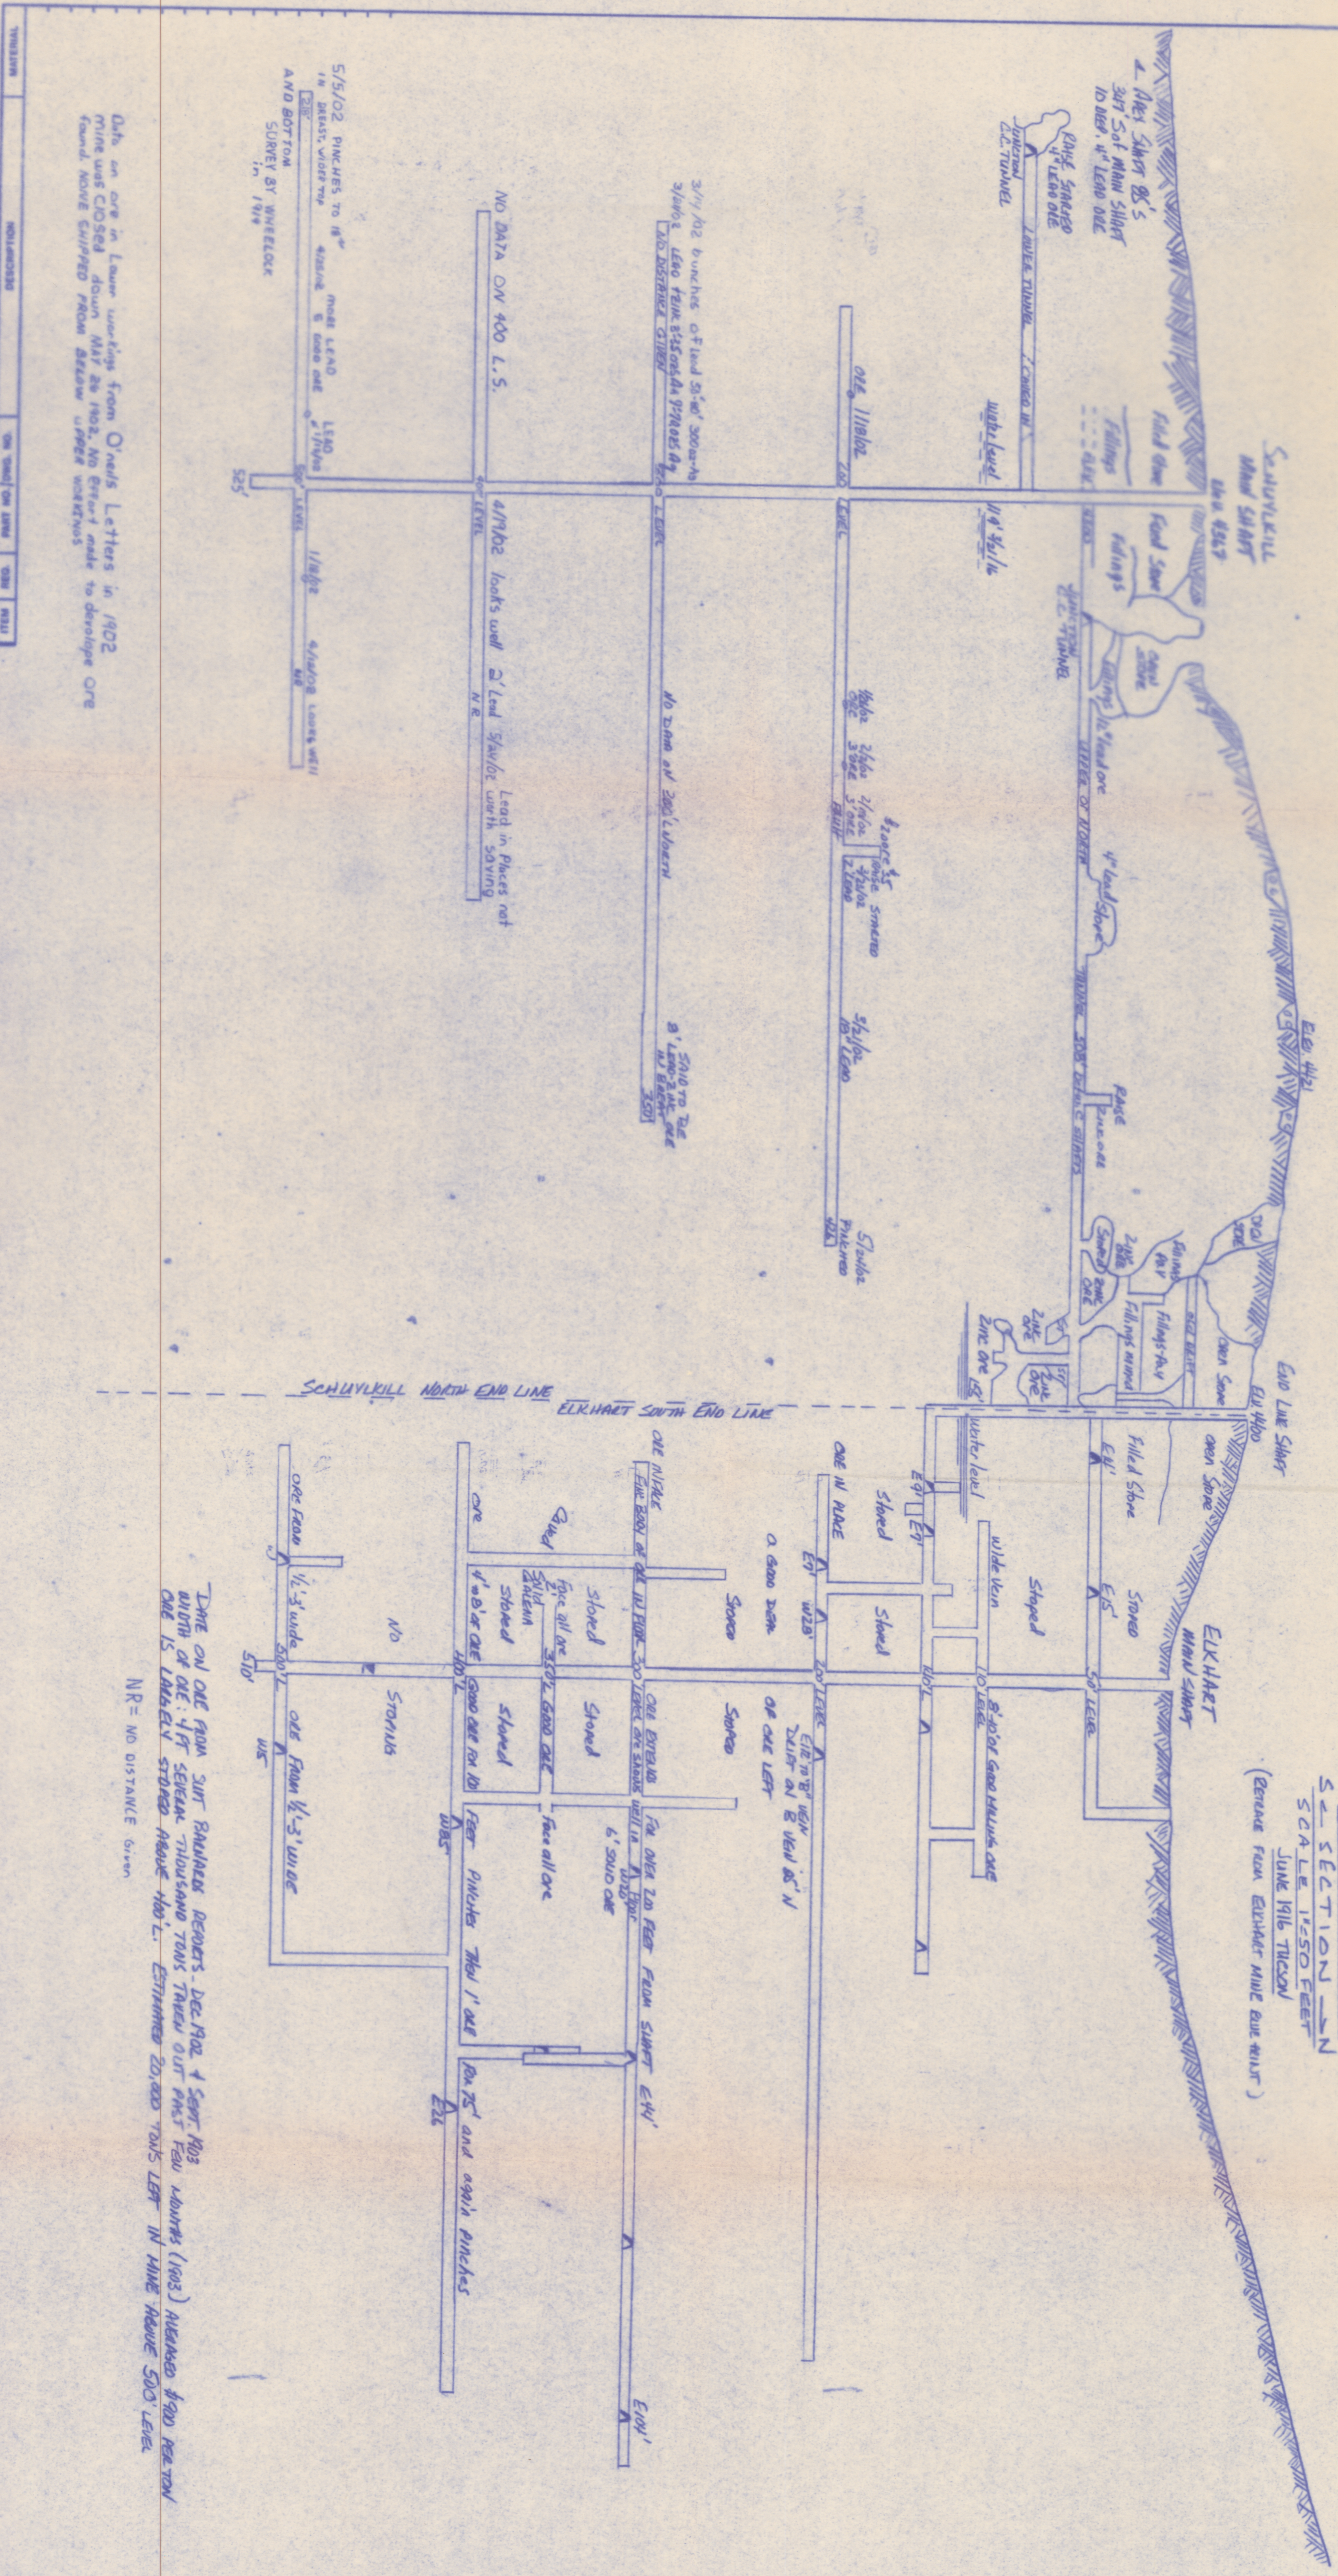

ELKHART MINE
CHLOREIDE ARIZONA
SECTION
SCALE 1:250 FEET
JUNE 1916 TUCSON
(RENDERED FROM ELKHART MINE BLUE PRINTS)

There are ore from SURT BANNER DEPOSITS DEC 1902 & SEPT 1903 WITHIN OF ORE 4 FT SEVERAL THOUSAND TONS TAKEN OUT FIRST FEW MONTHS (1903) REMAINED 4000 POUNDS ORE IS LAURELY STORDED ABOVE 400' L. ESTIMATED 20,000 TONS LEFT IN SHAFT ABOVE 500' LEVEL
NR = NO DISTANCE GIVEN