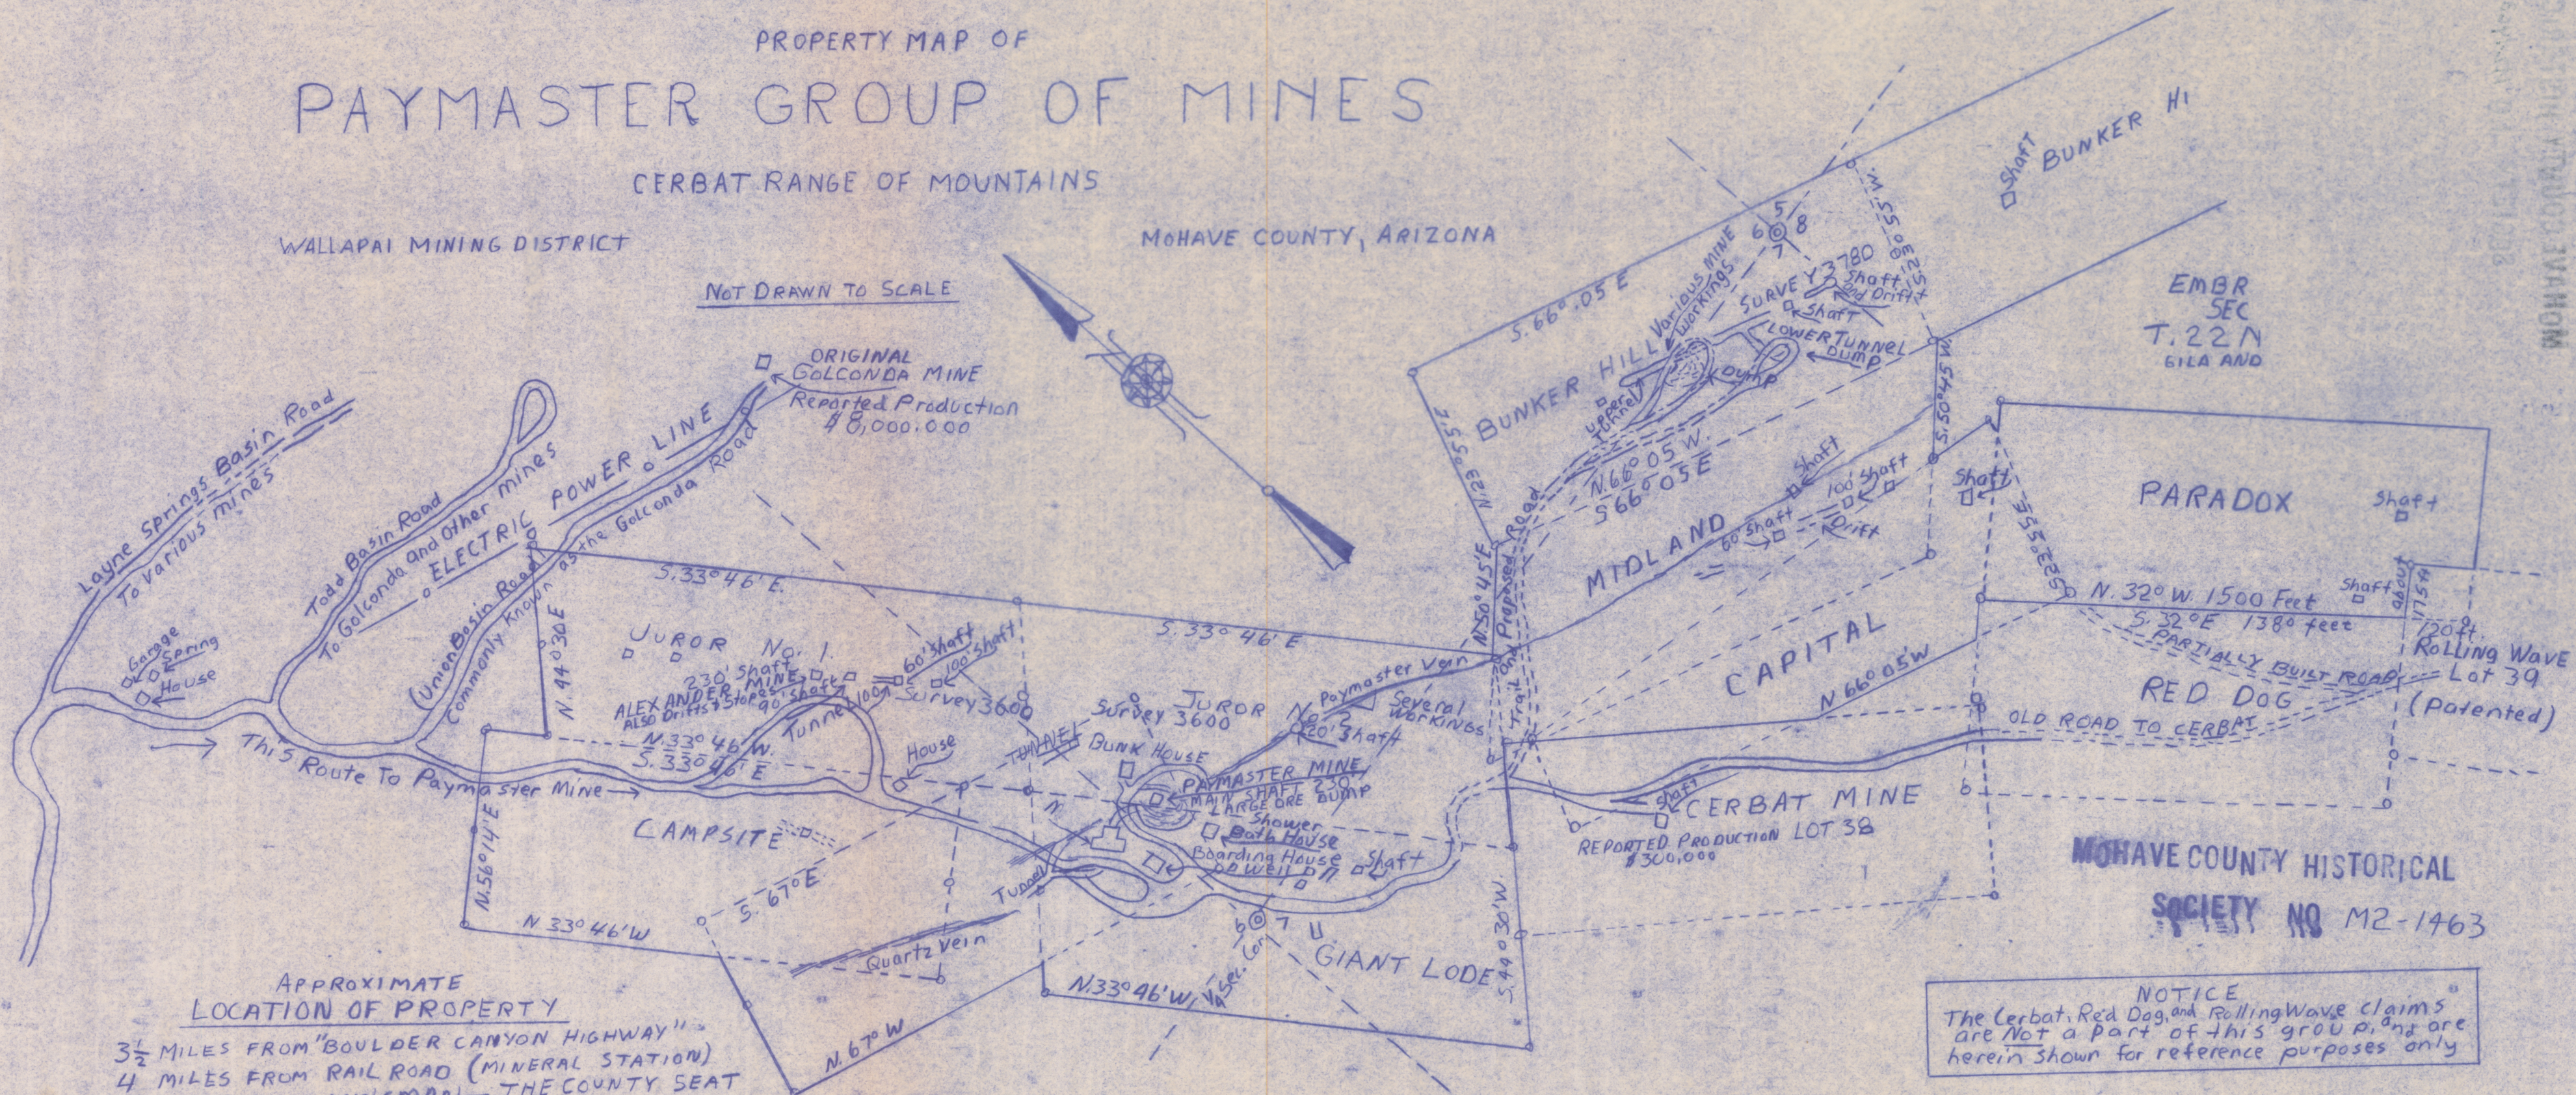

A ROUGH SKETCH PROPERTY MAP OF PAYMASTER GROUP OF MINES

CERBAT RANGE OF MOUNTAINS
WALLAPAI MINING DISTRICT
MOHAVE COUNTY, ARIZONA

NOT DRAWN TO SCALE

APPROXIMATE
LOCATION OF PROPERTY

- 3 1/2 MILES FROM "BOULDER CANYON HIGHWAY"
- 4 MILES FROM RAIL ROAD (MINERAL STATION)
- 18 MILES FROM KINGMAN - THE COUNTY SEAT

NOTICE
The Cerbat, Red Dog, and Rolling Wave claims
are Not a part of this group, and are
herein shown for reference purposes only

MOHAVE COUNTY HISTORICAL SOCIETY