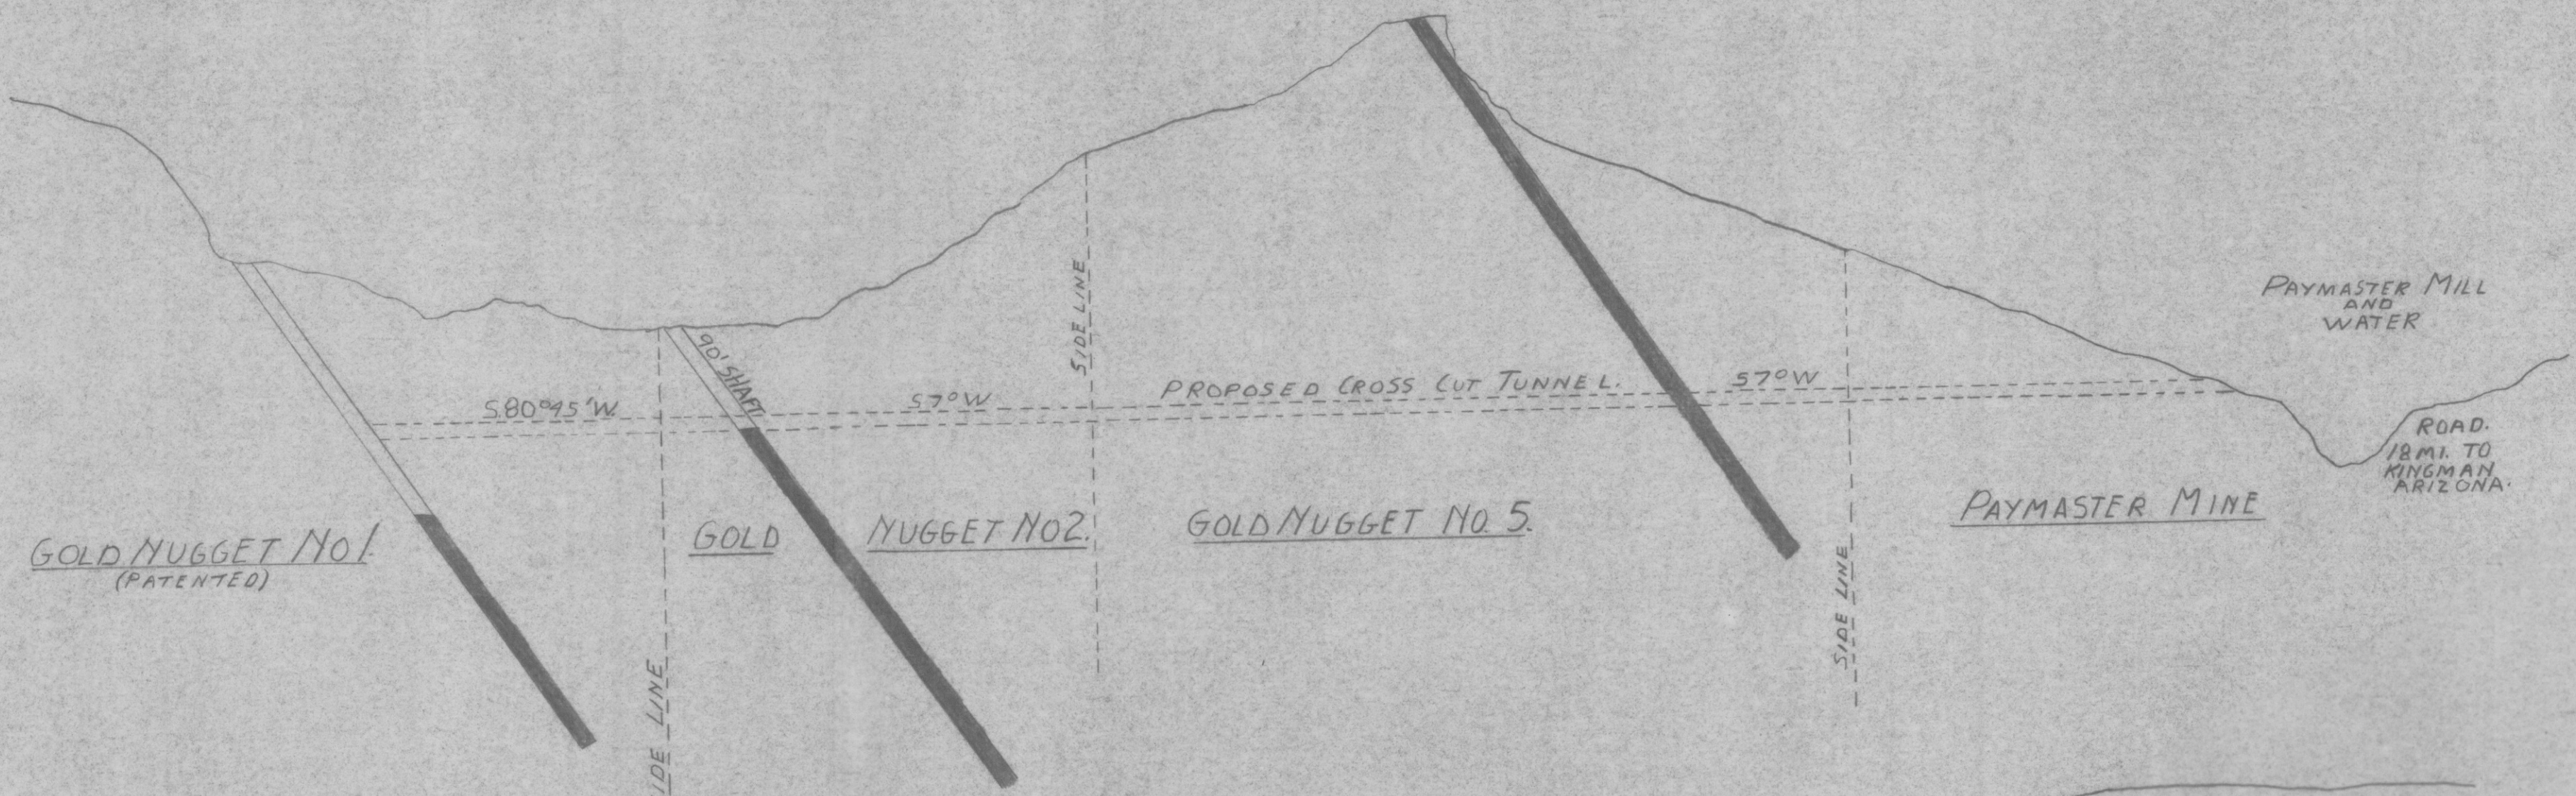

REV.	DESCRIPTION	DATE	BY

CONTOUR MAP  
 OF  
 GOLD NUGGET PROPERTIES  
 No. 1, 2, 5,  
 WALLAPAI MINING DISTRICT  
 MOHAVE COUNTY ARIZONA  
 P. H. WALLACE ENGINEER  
 APRIL 20 1928

MOHAVE COUNTY HISTORICAL  
 SOCIETY NO B4-67