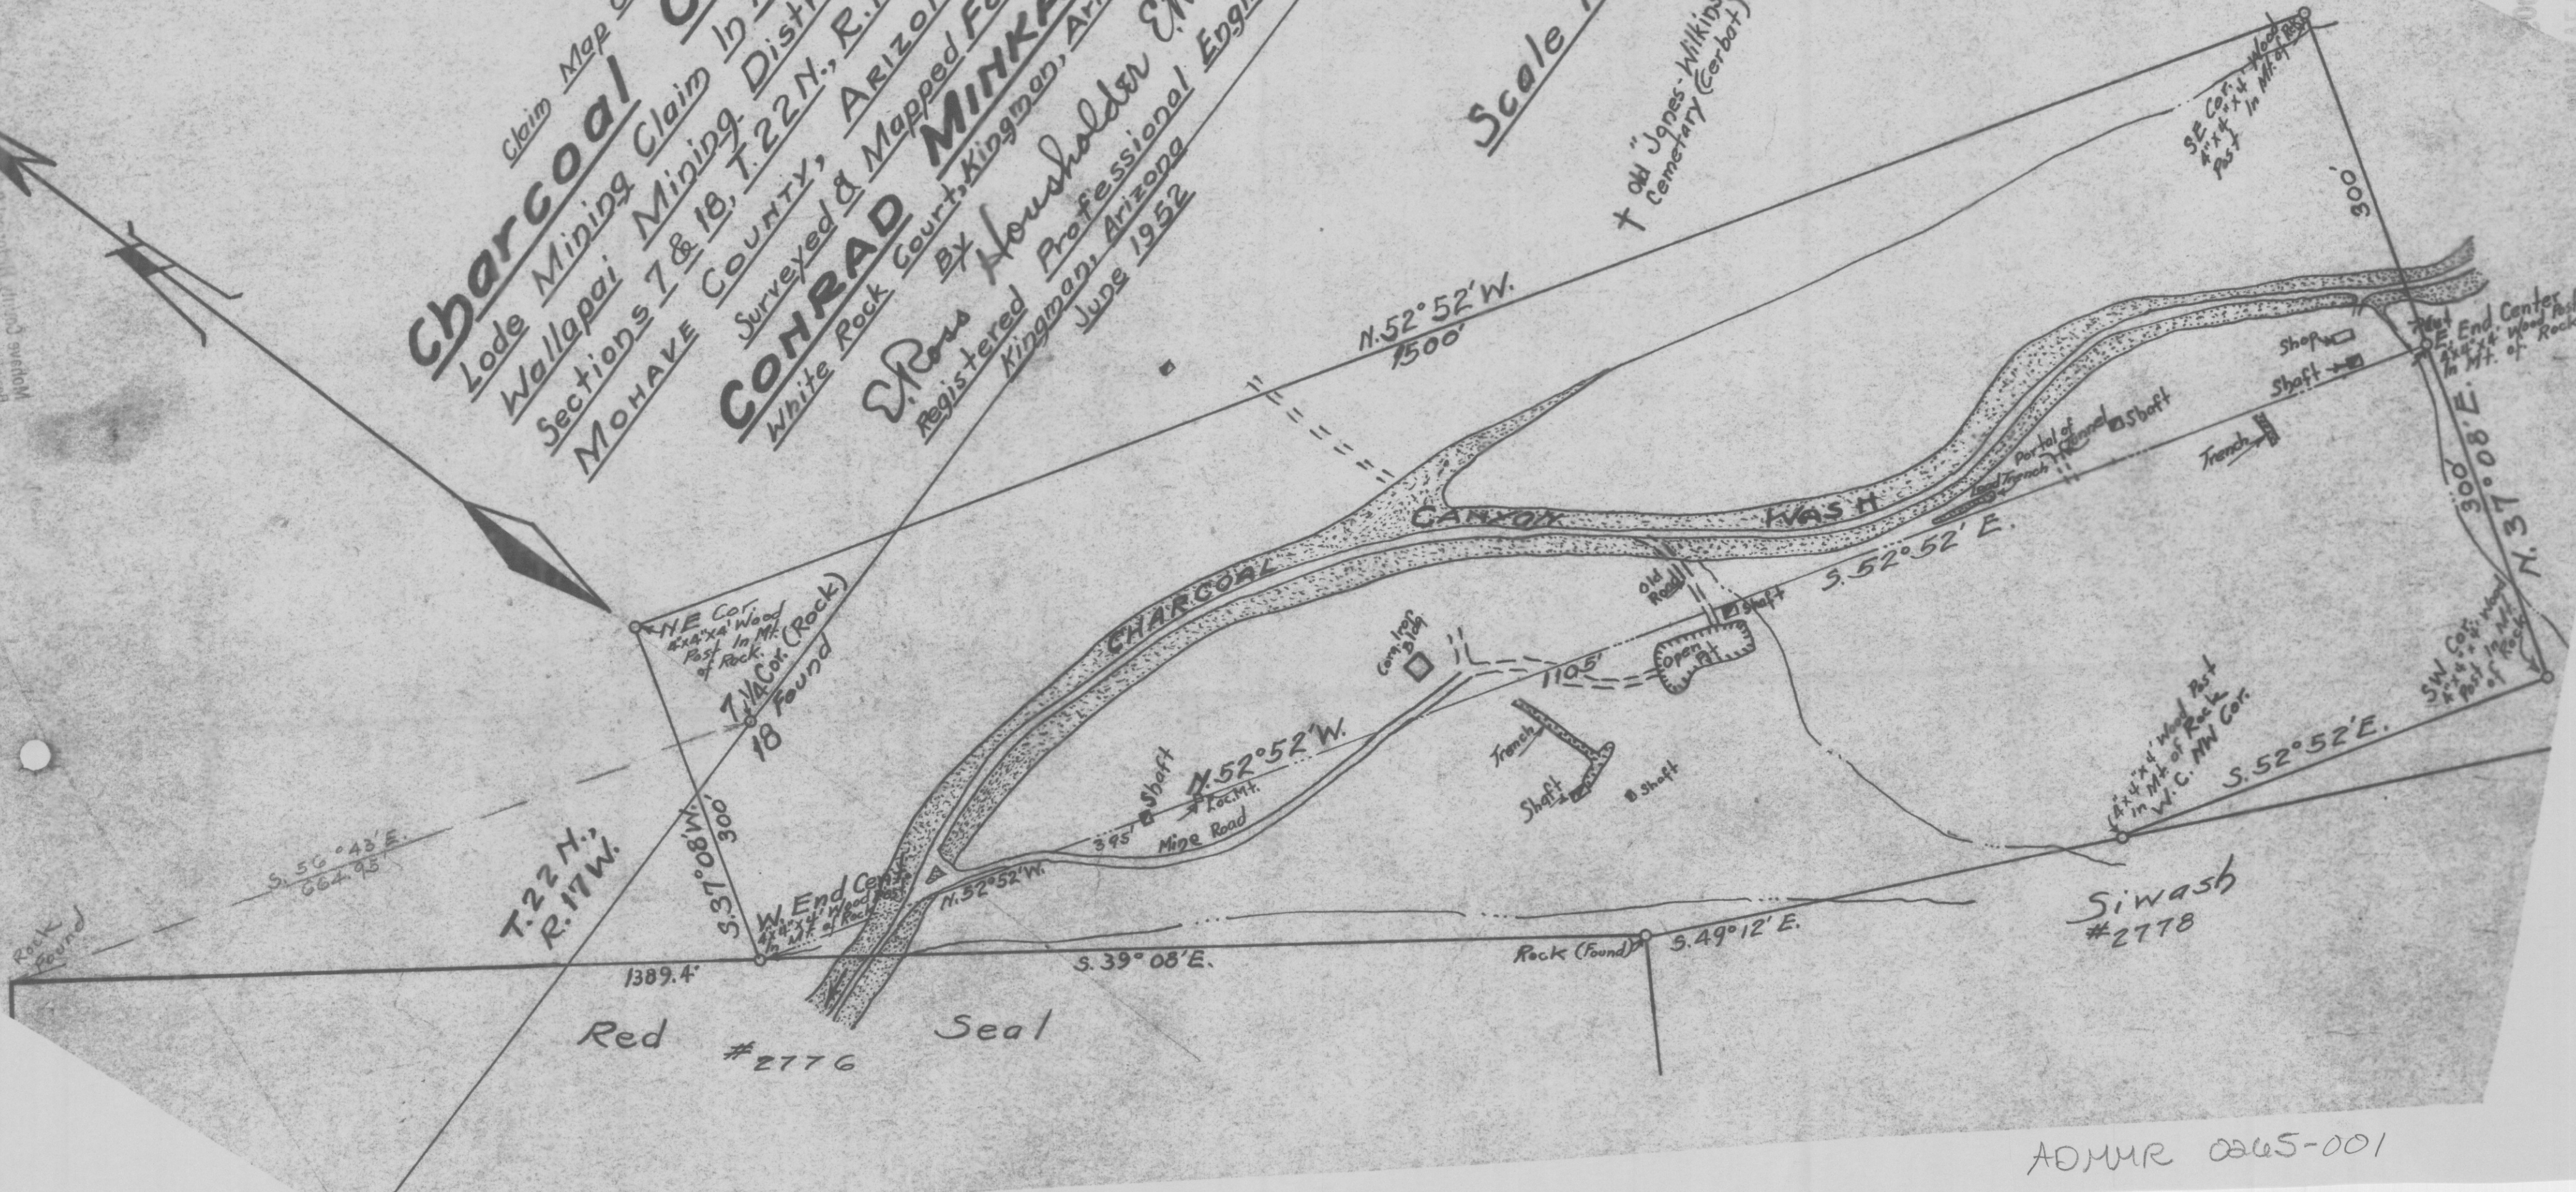

Claim Map of
Charcoal Canyon
 Lode Mining Claim In The Cerbat Mts.,
 Wallapai Mining District In
 Sections 7 & 18, T.22 N., R.17 W., G&S.R.M.,
 MOHAVE COUNTY, ARIZONA
 Surveyed & Mapped For
CONRAD MINKA
 By **Ed Ross** Registered Professional Engineer #257
 Kingman, Arizona
 June 1952

Scale 1" = 100'

ADMUR 0865-001

SOCIETY OF MINING ENGINEERS
 SOCIETY OF MINING ENGINEERS