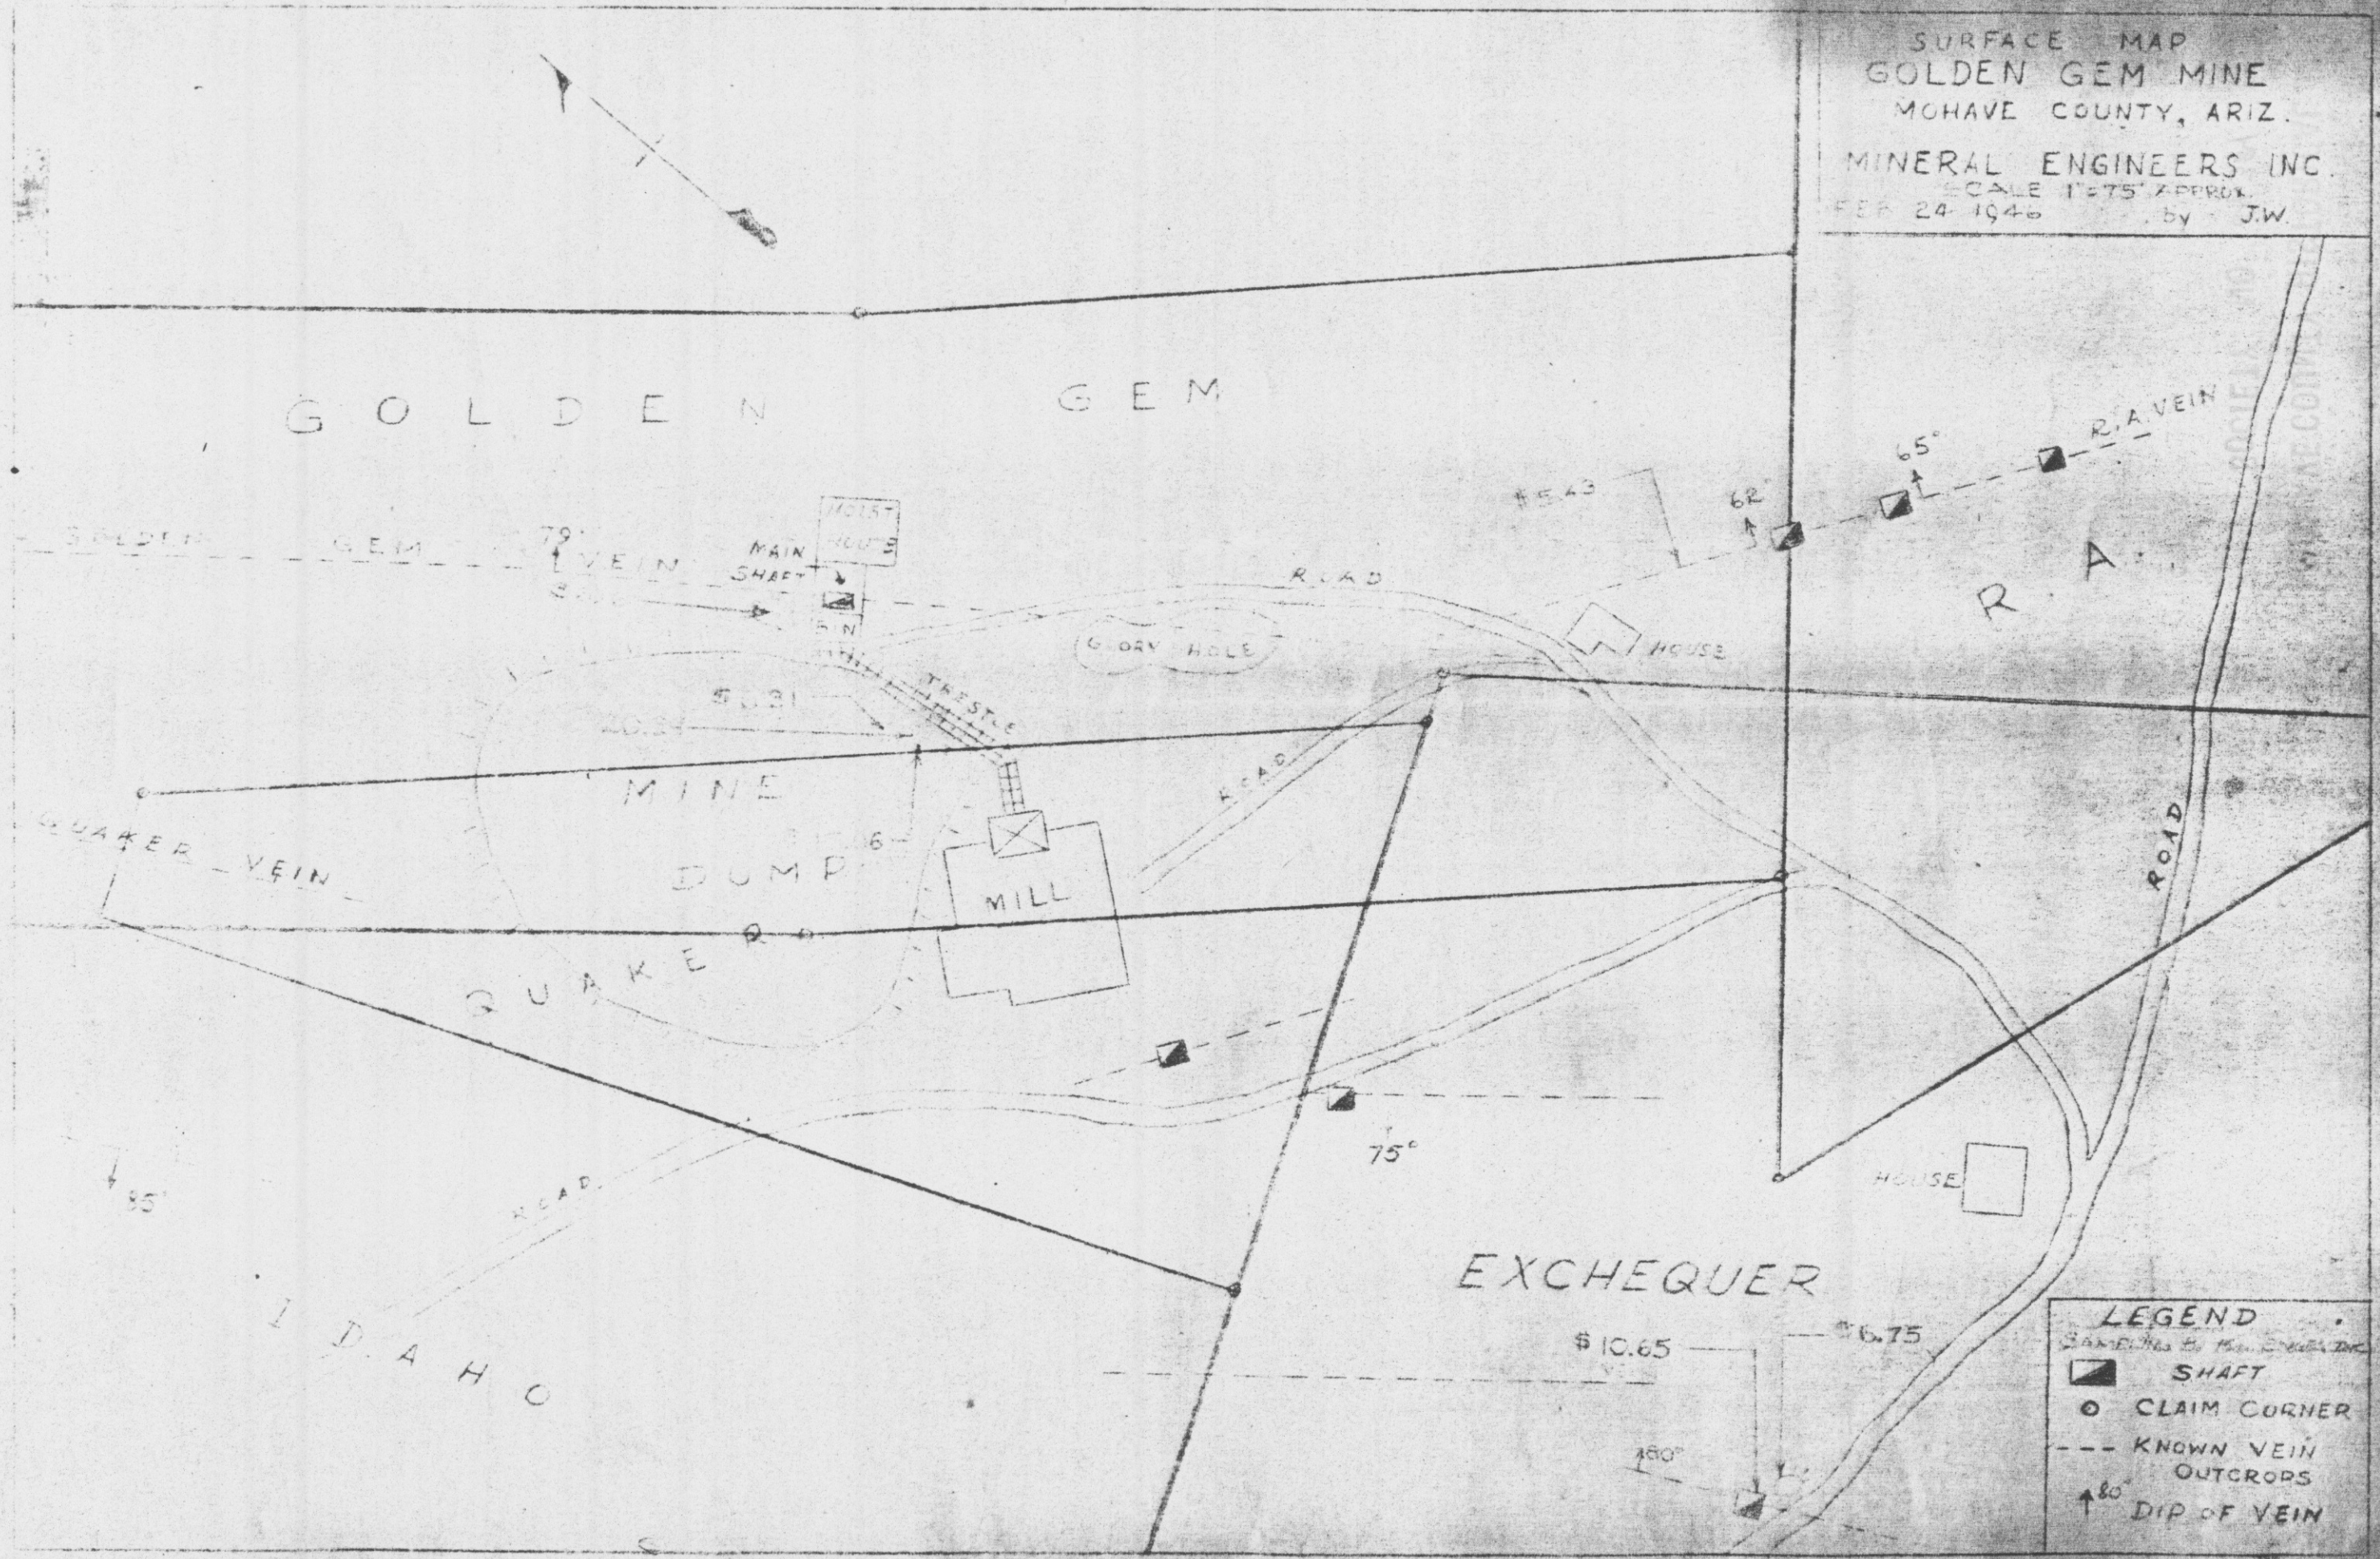

SURFACE MAP
 GOLDEN GEM MINE
 MOHAVE COUNTY, ARIZ.
 MINERAL ENGINEERS INC.
 SCALE 1"=75' APPROX.
 FEB 24 1946 By J.W.

ADMNR 0264-002