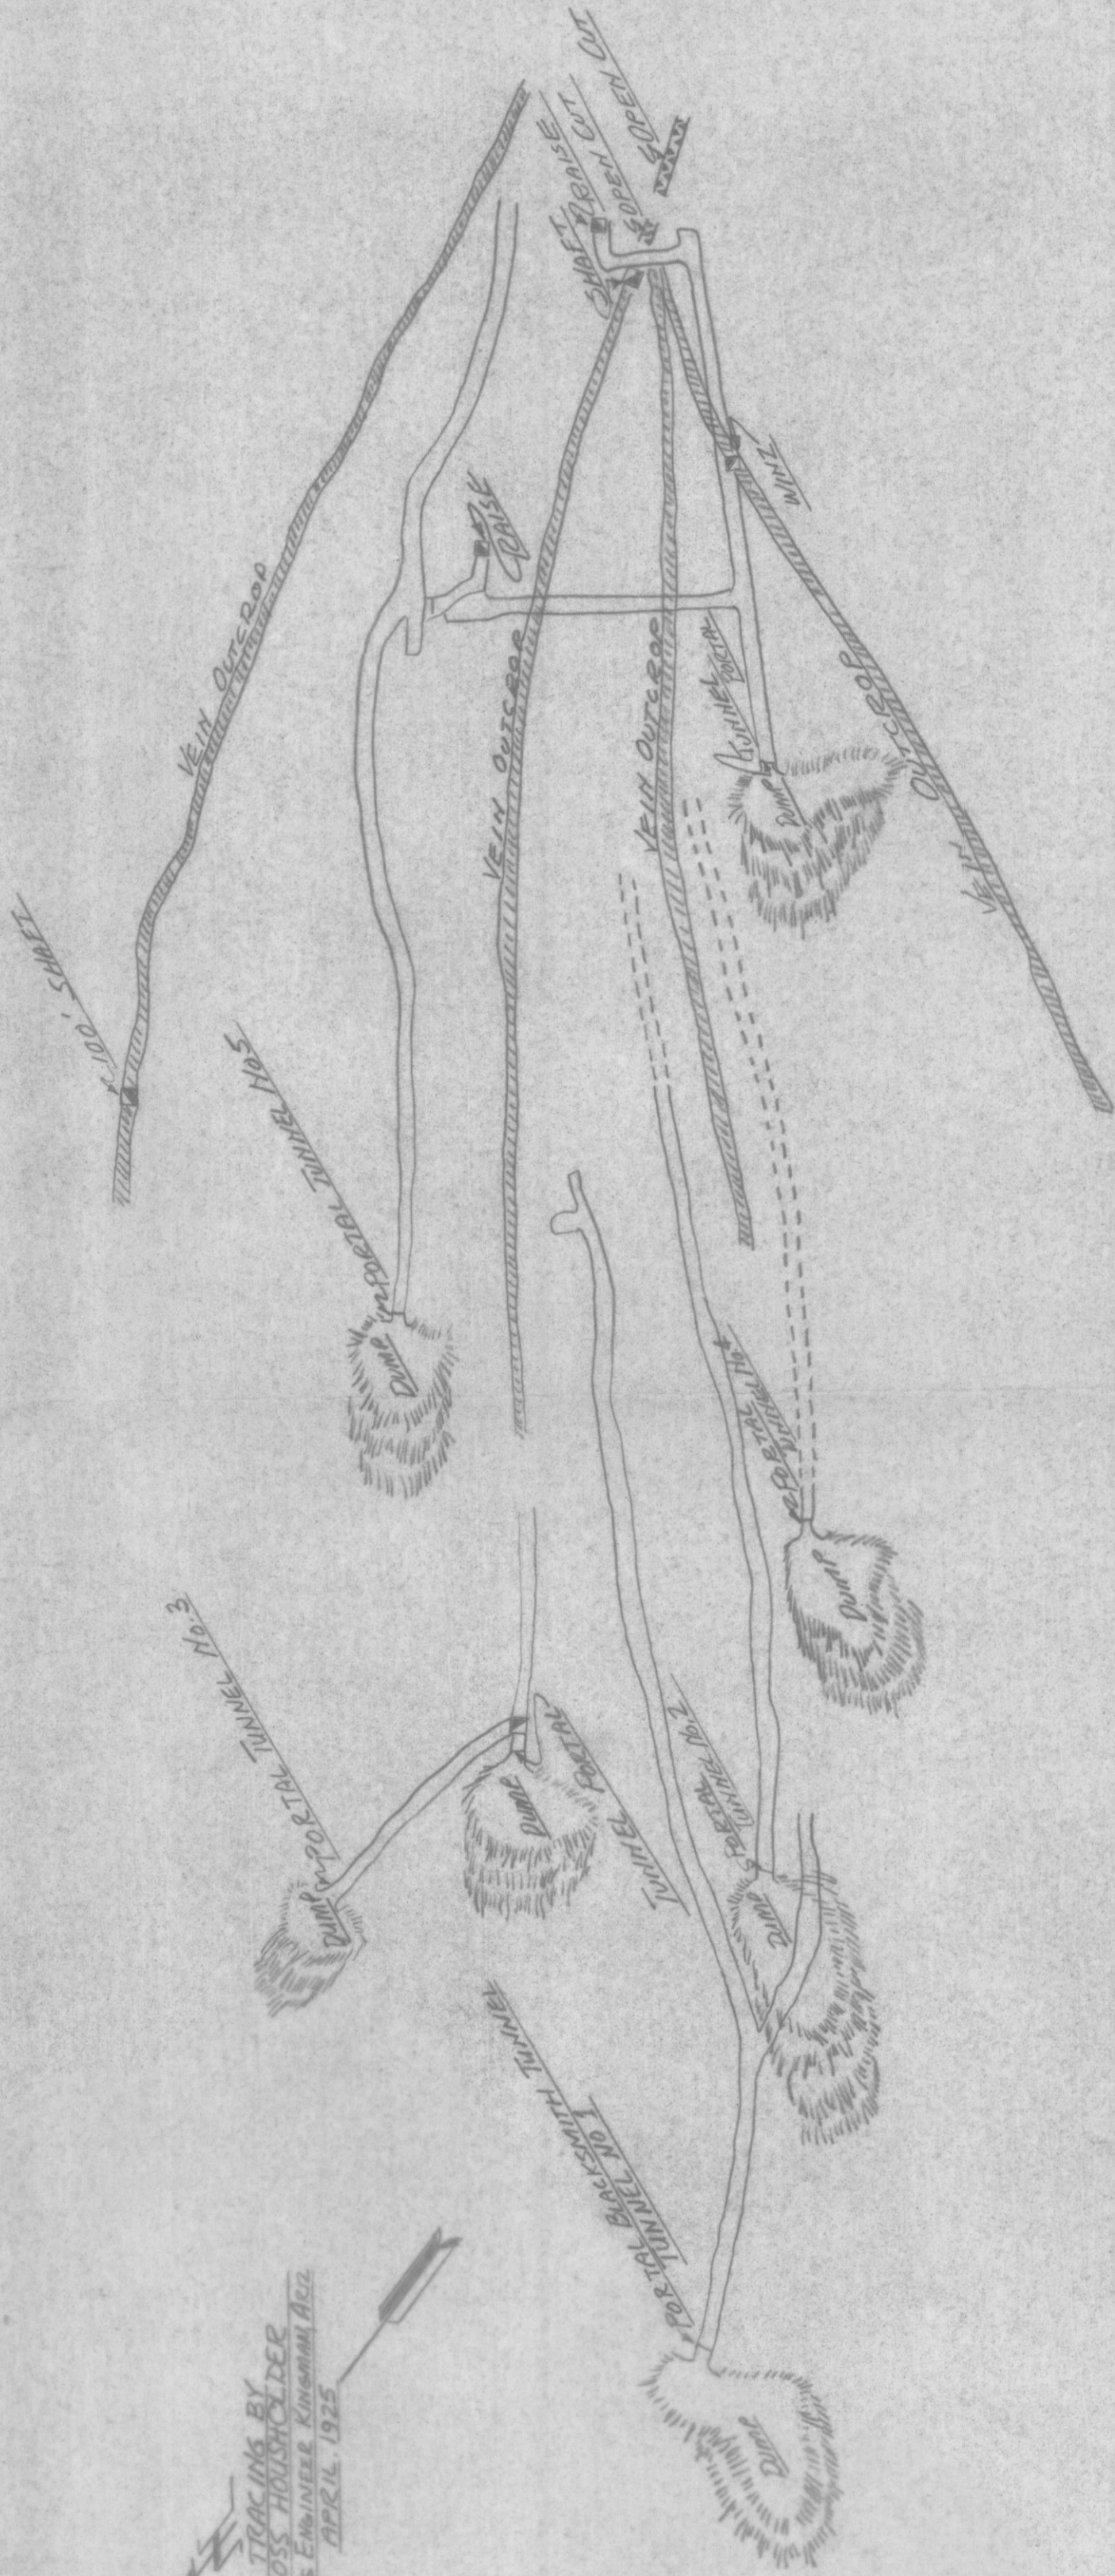

MAP OF
SAINT LOUIS GROUP
ARIZONA MINING AND SMELTING CO.
 WALLAPAI MINING DISTRICT MOHAVE COUNTY, ARIZONA
 Scale, 1" = 400'

TRACING BY
 E. ROSS HOUSHOLDER
 MINING ENGINEER, INDUSTRIAL DISTRICT
 APRIL, 1925

Section Line
 Wash

MAP SHOWING UNDERGROUND WORKINGS OF
SAINT LOUIS CLAIM
ARIZONA MINING AND SMELTING CO.
 WALLAPAI MINING DISTRICT MOHAVE COUNTY, ARIZONA
 Scale, 1" = 60'

TRACING BY
 E. ROSS HOUSHOLDER
 MINING ENGINEER, INDUSTRIAL DISTRICT
 APRIL, 1925

RETRACED 4-12-22

MOHAVE COUNTY HISTORICAL SOCIETY NO. 66-295