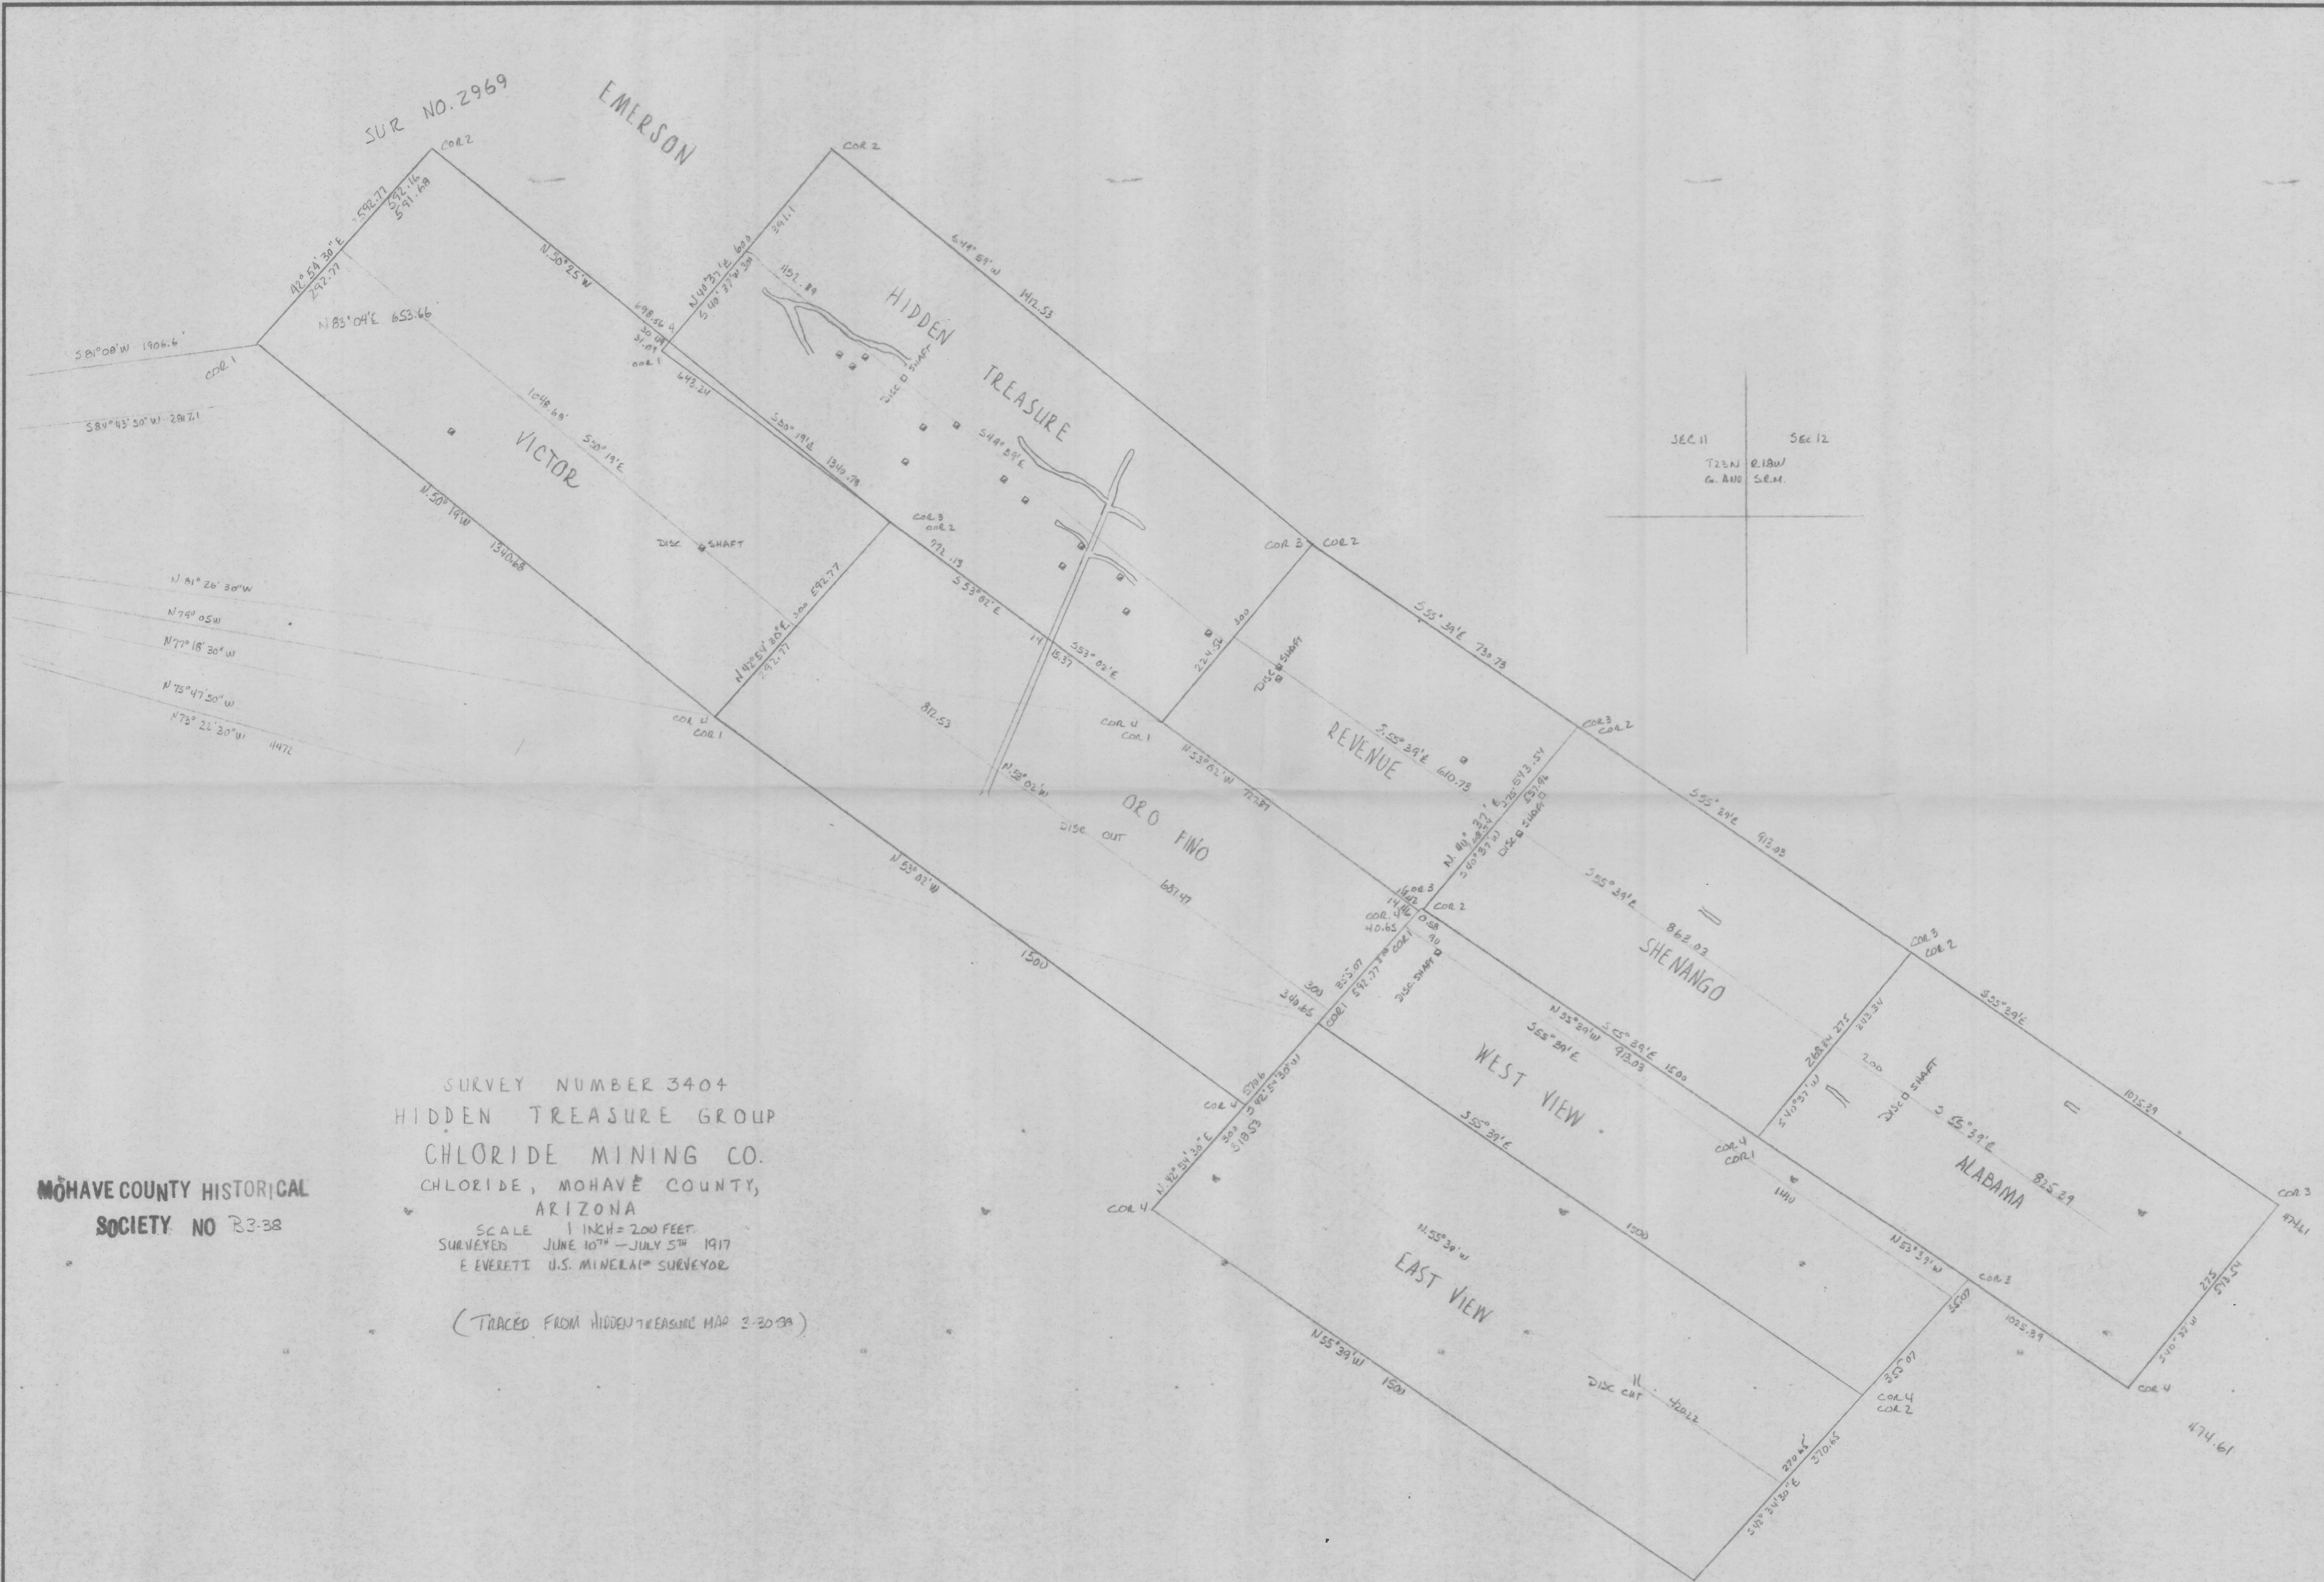

MOHAVE COUNTY HISTORICAL SOCIETY

SURVEY NUMBER 3404  
 HIDDEN TREASURE GROUP  
 CHLORIDE MINING CO.  
 CHLORIDE, MOHAVE COUNTY,  
 ARIZONA  
 SCALE 1 INCH = 200 FEET.  
 SURVEYED JUNE 10<sup>TH</sup> - JULY 5<sup>TH</sup> 1917  
 E EVERETT U.S. MINERAL SURVEYOR

(TRACED FROM HIDDEN TREASURE MAP 2-20-33)

MOHAVE COUNTY HISTORICAL SOCIETY NO R3-38