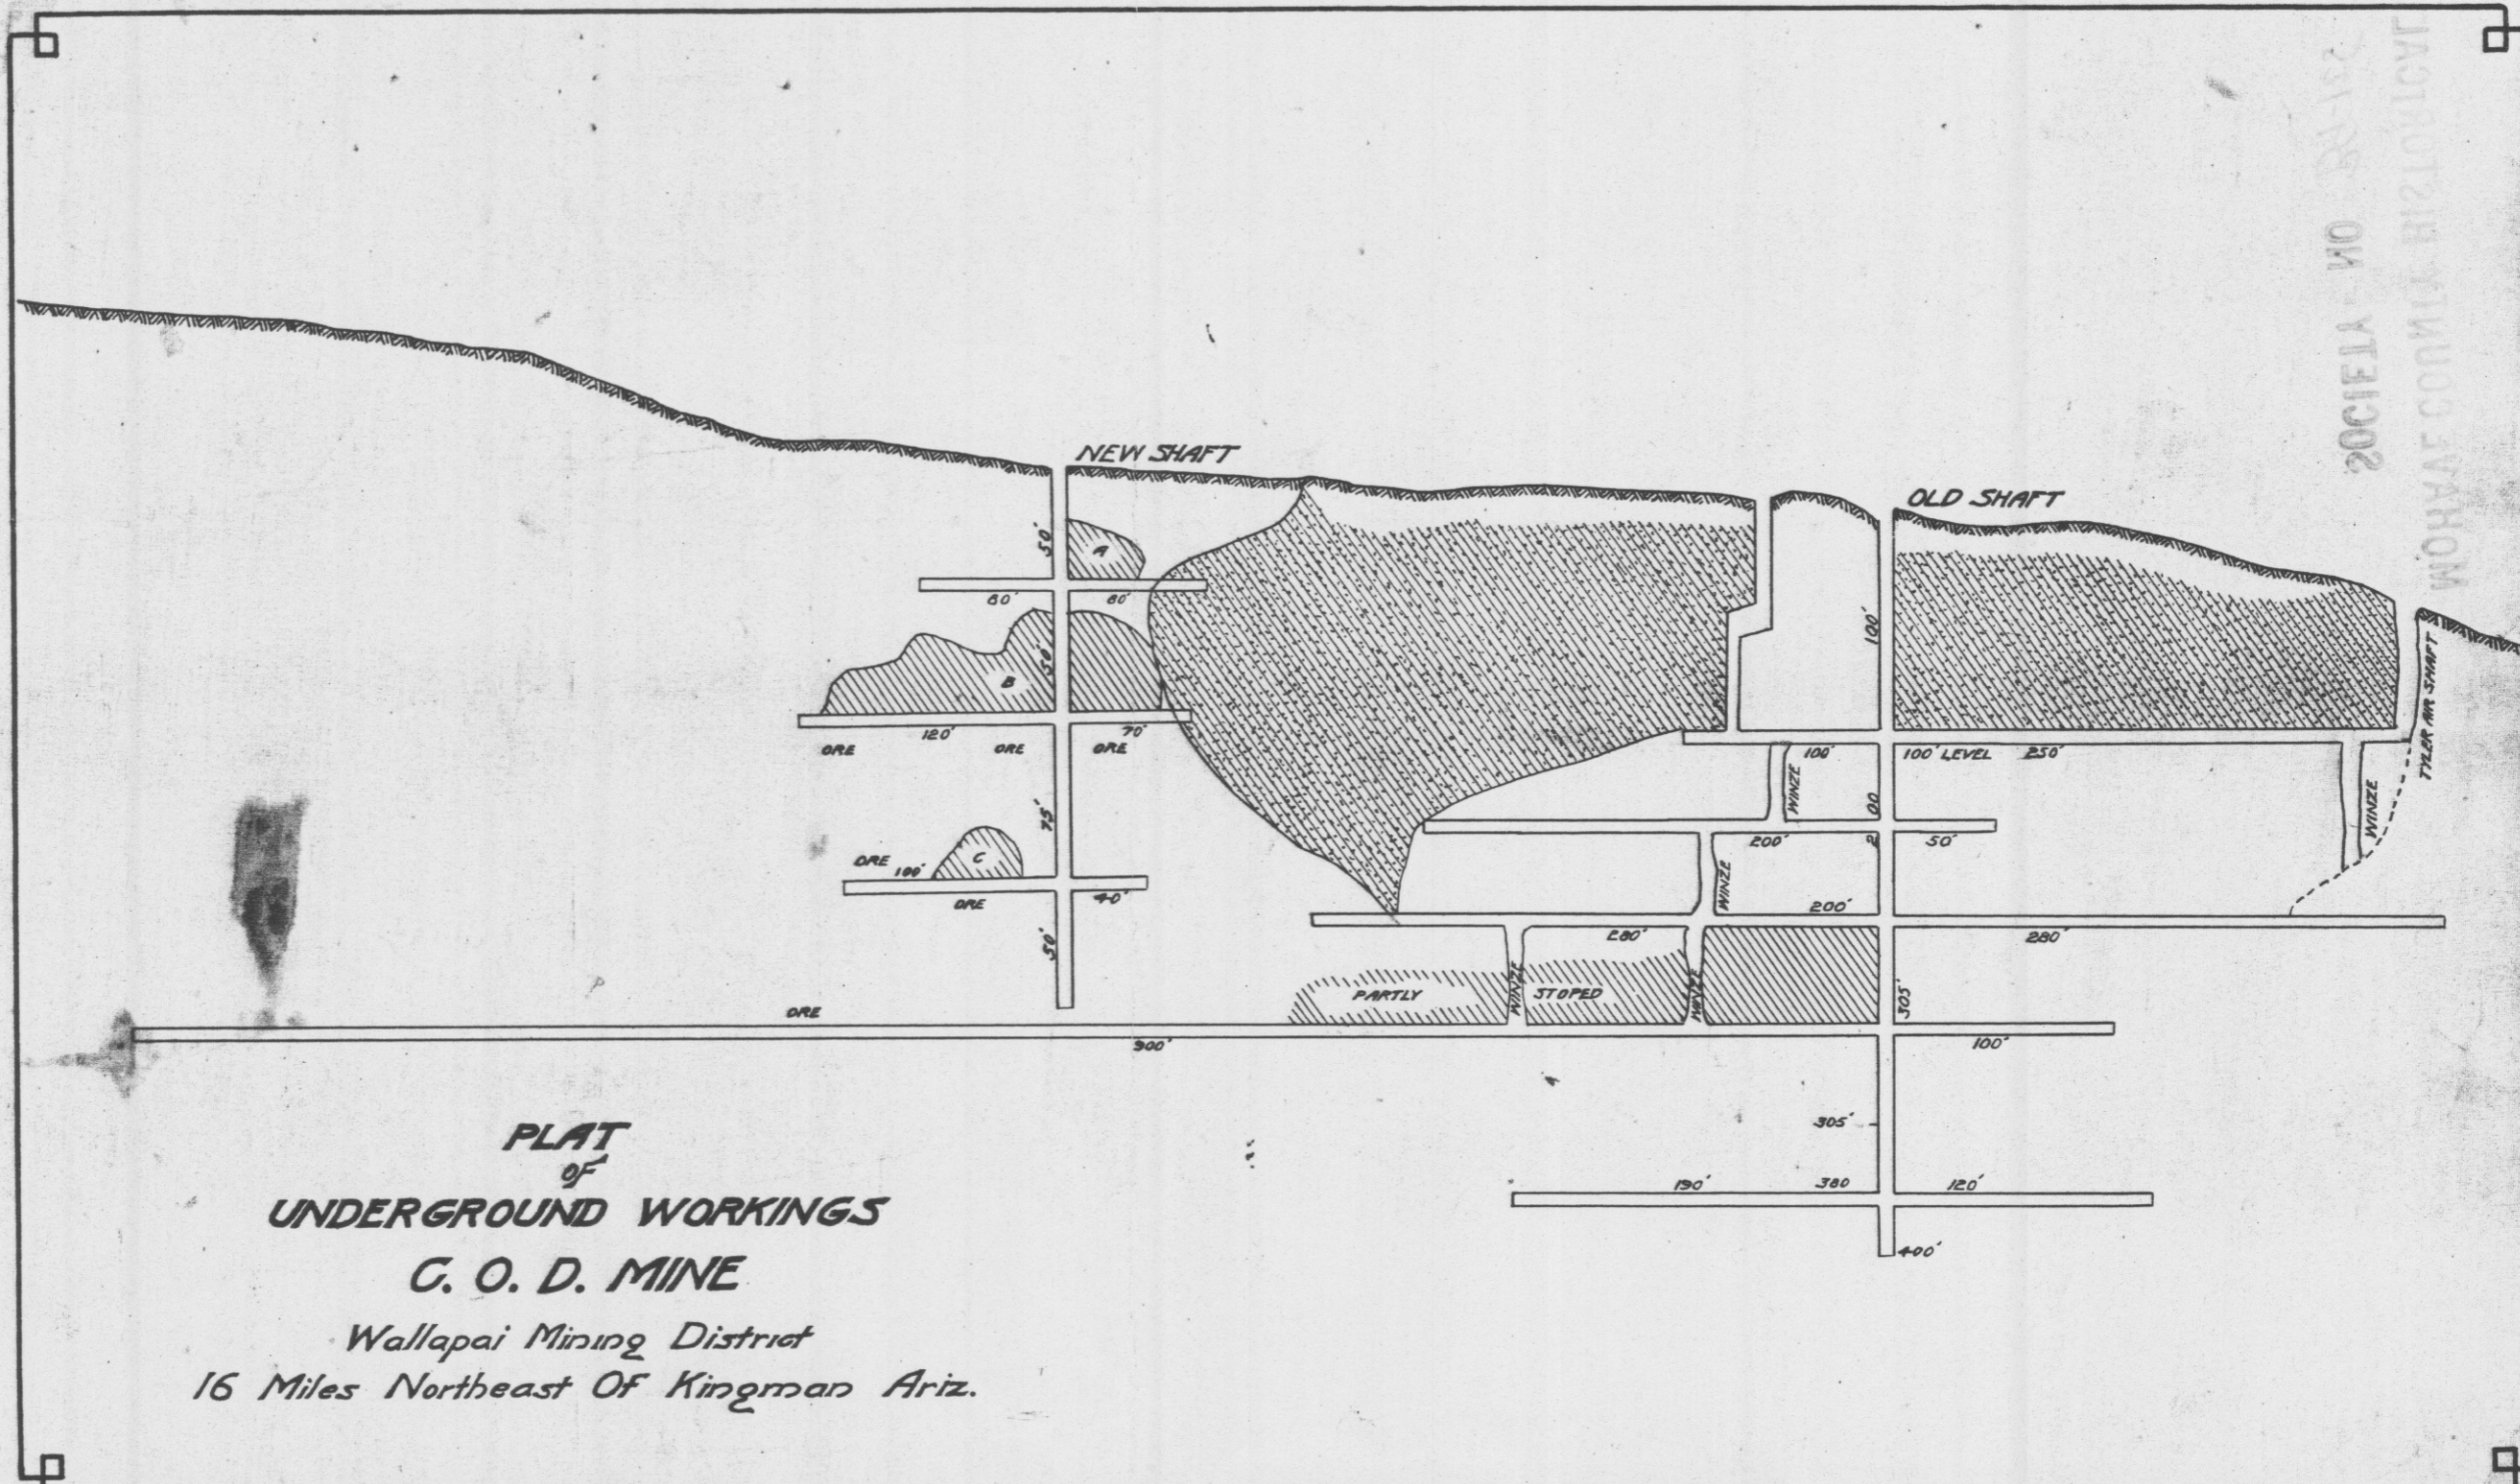

WALLAPAI MINING DISTRICT
MONTANA
MONTANA COUNTY HISTORICAL SOCIETY, INC.
400 WEST 10TH
MONTANA

PLAT
of
UNDERGROUND WORKINGS
G. O. D. MINE
Wallapai Mining District
16 Miles Northeast Of Kingman Ariz.

ADMUR 0269-006