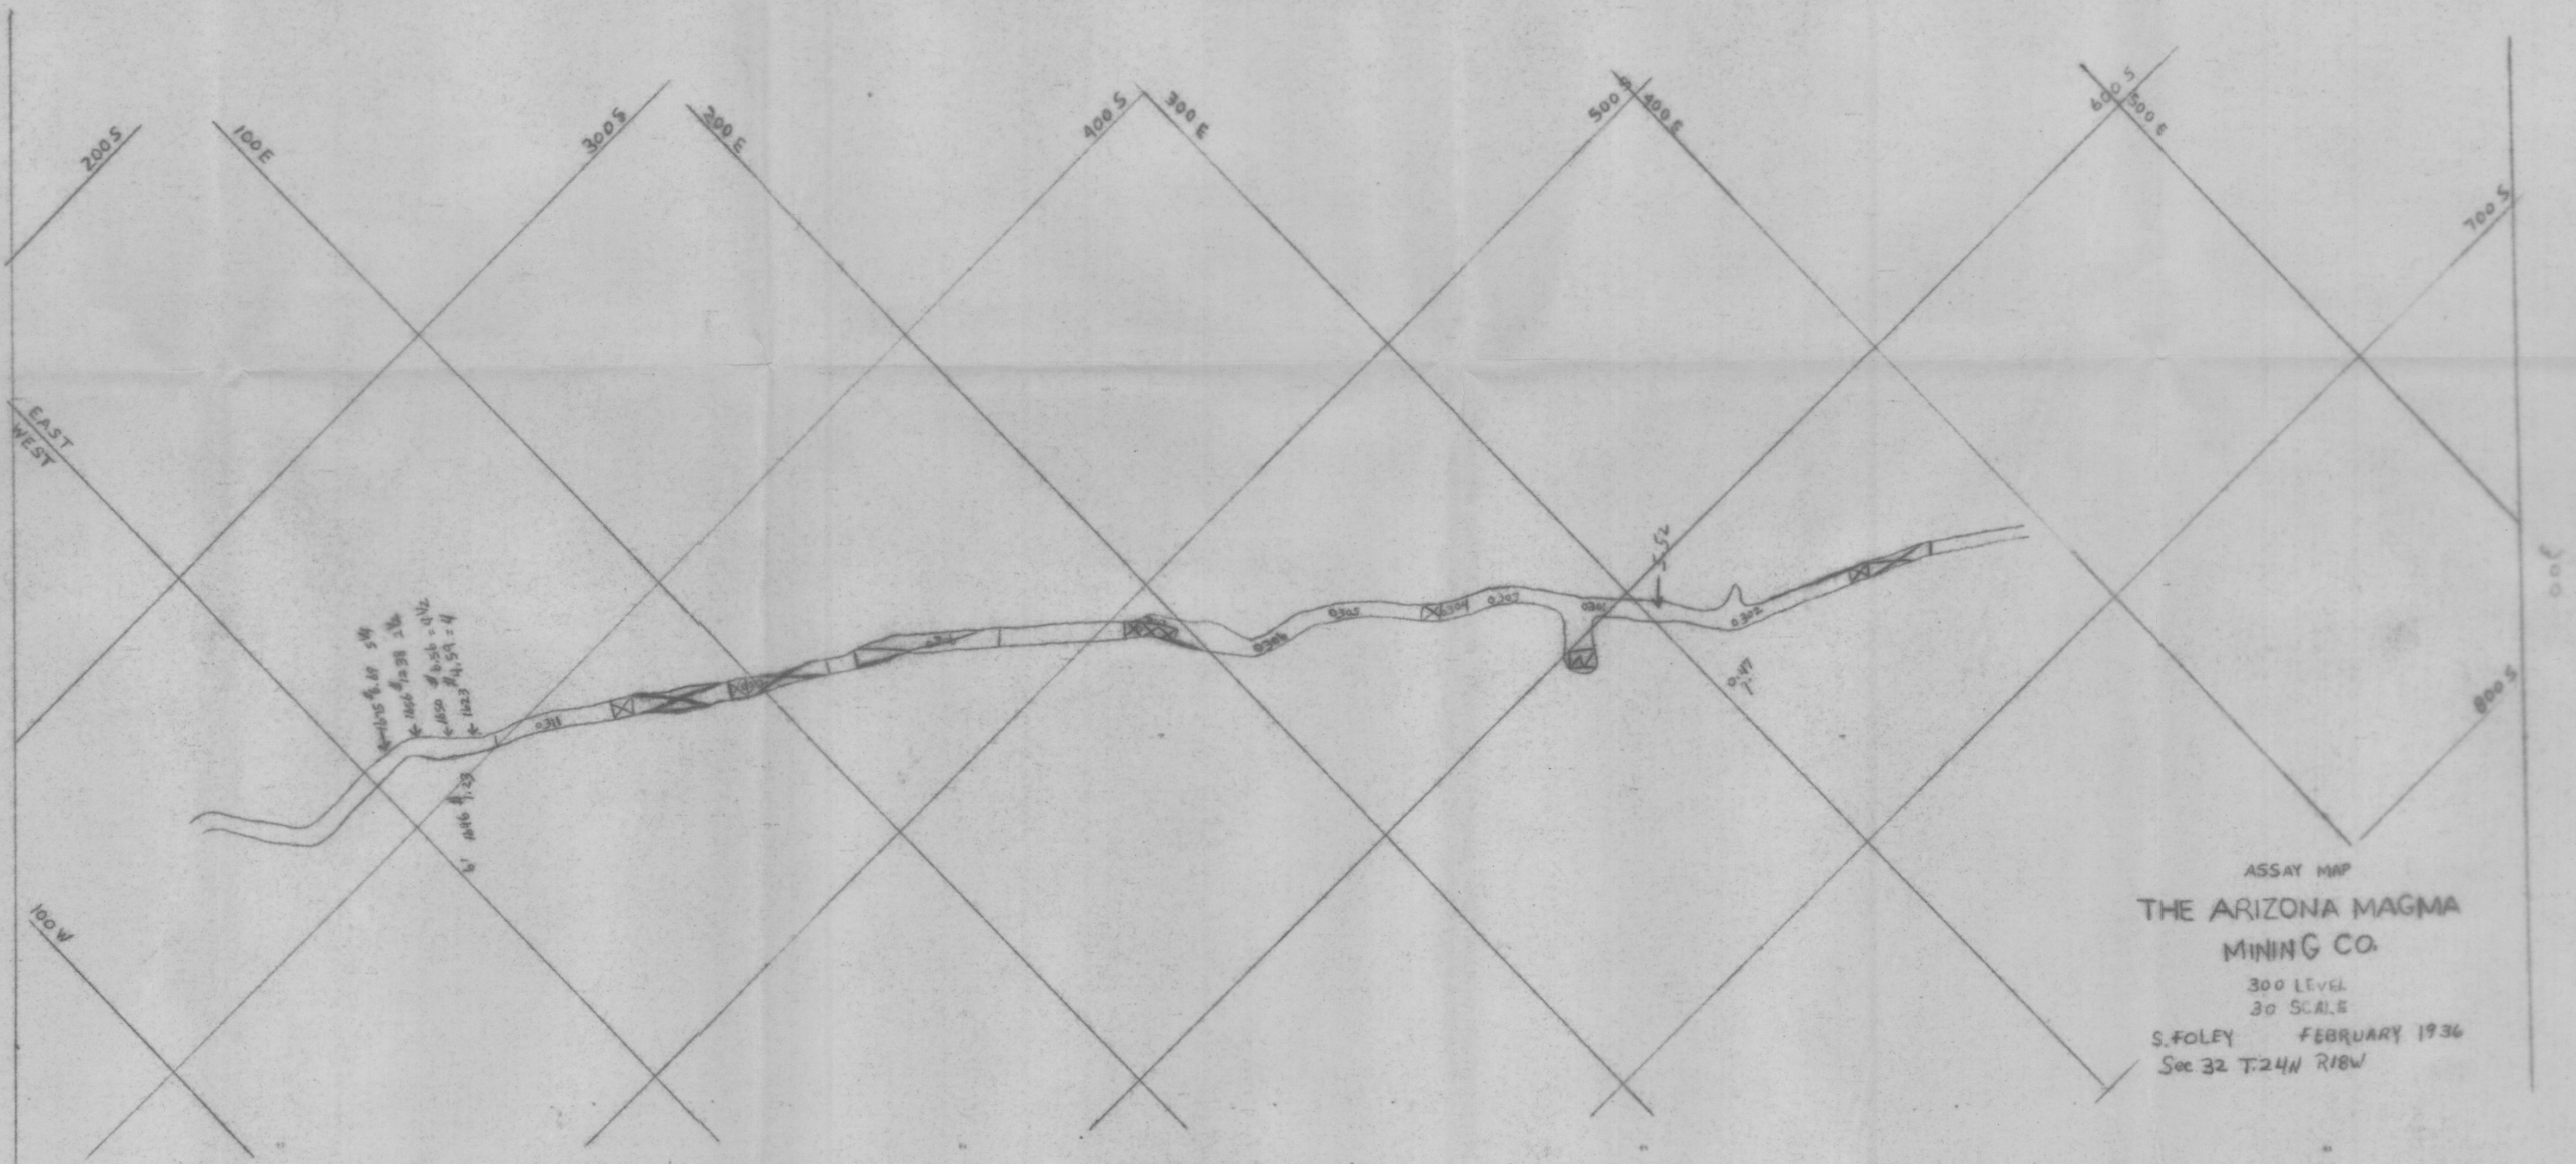

THE ARIZONA MAGMA
 MINING CO
 SEC 32 T24N R18W
 30 SCALE
 S. FOLEY FEBRUARY 1936

450-41
 2001111 NO.
 11/11/36

ASSAY MAP
 THE ARIZONA MAGMA
 MINING CO.
 300 LEVEL
 30 SCALE
 S. FOLEY FEBRUARY 1936
 Sec 32 T24N R18W

450-41
 2001111 NO.
 11/11/36