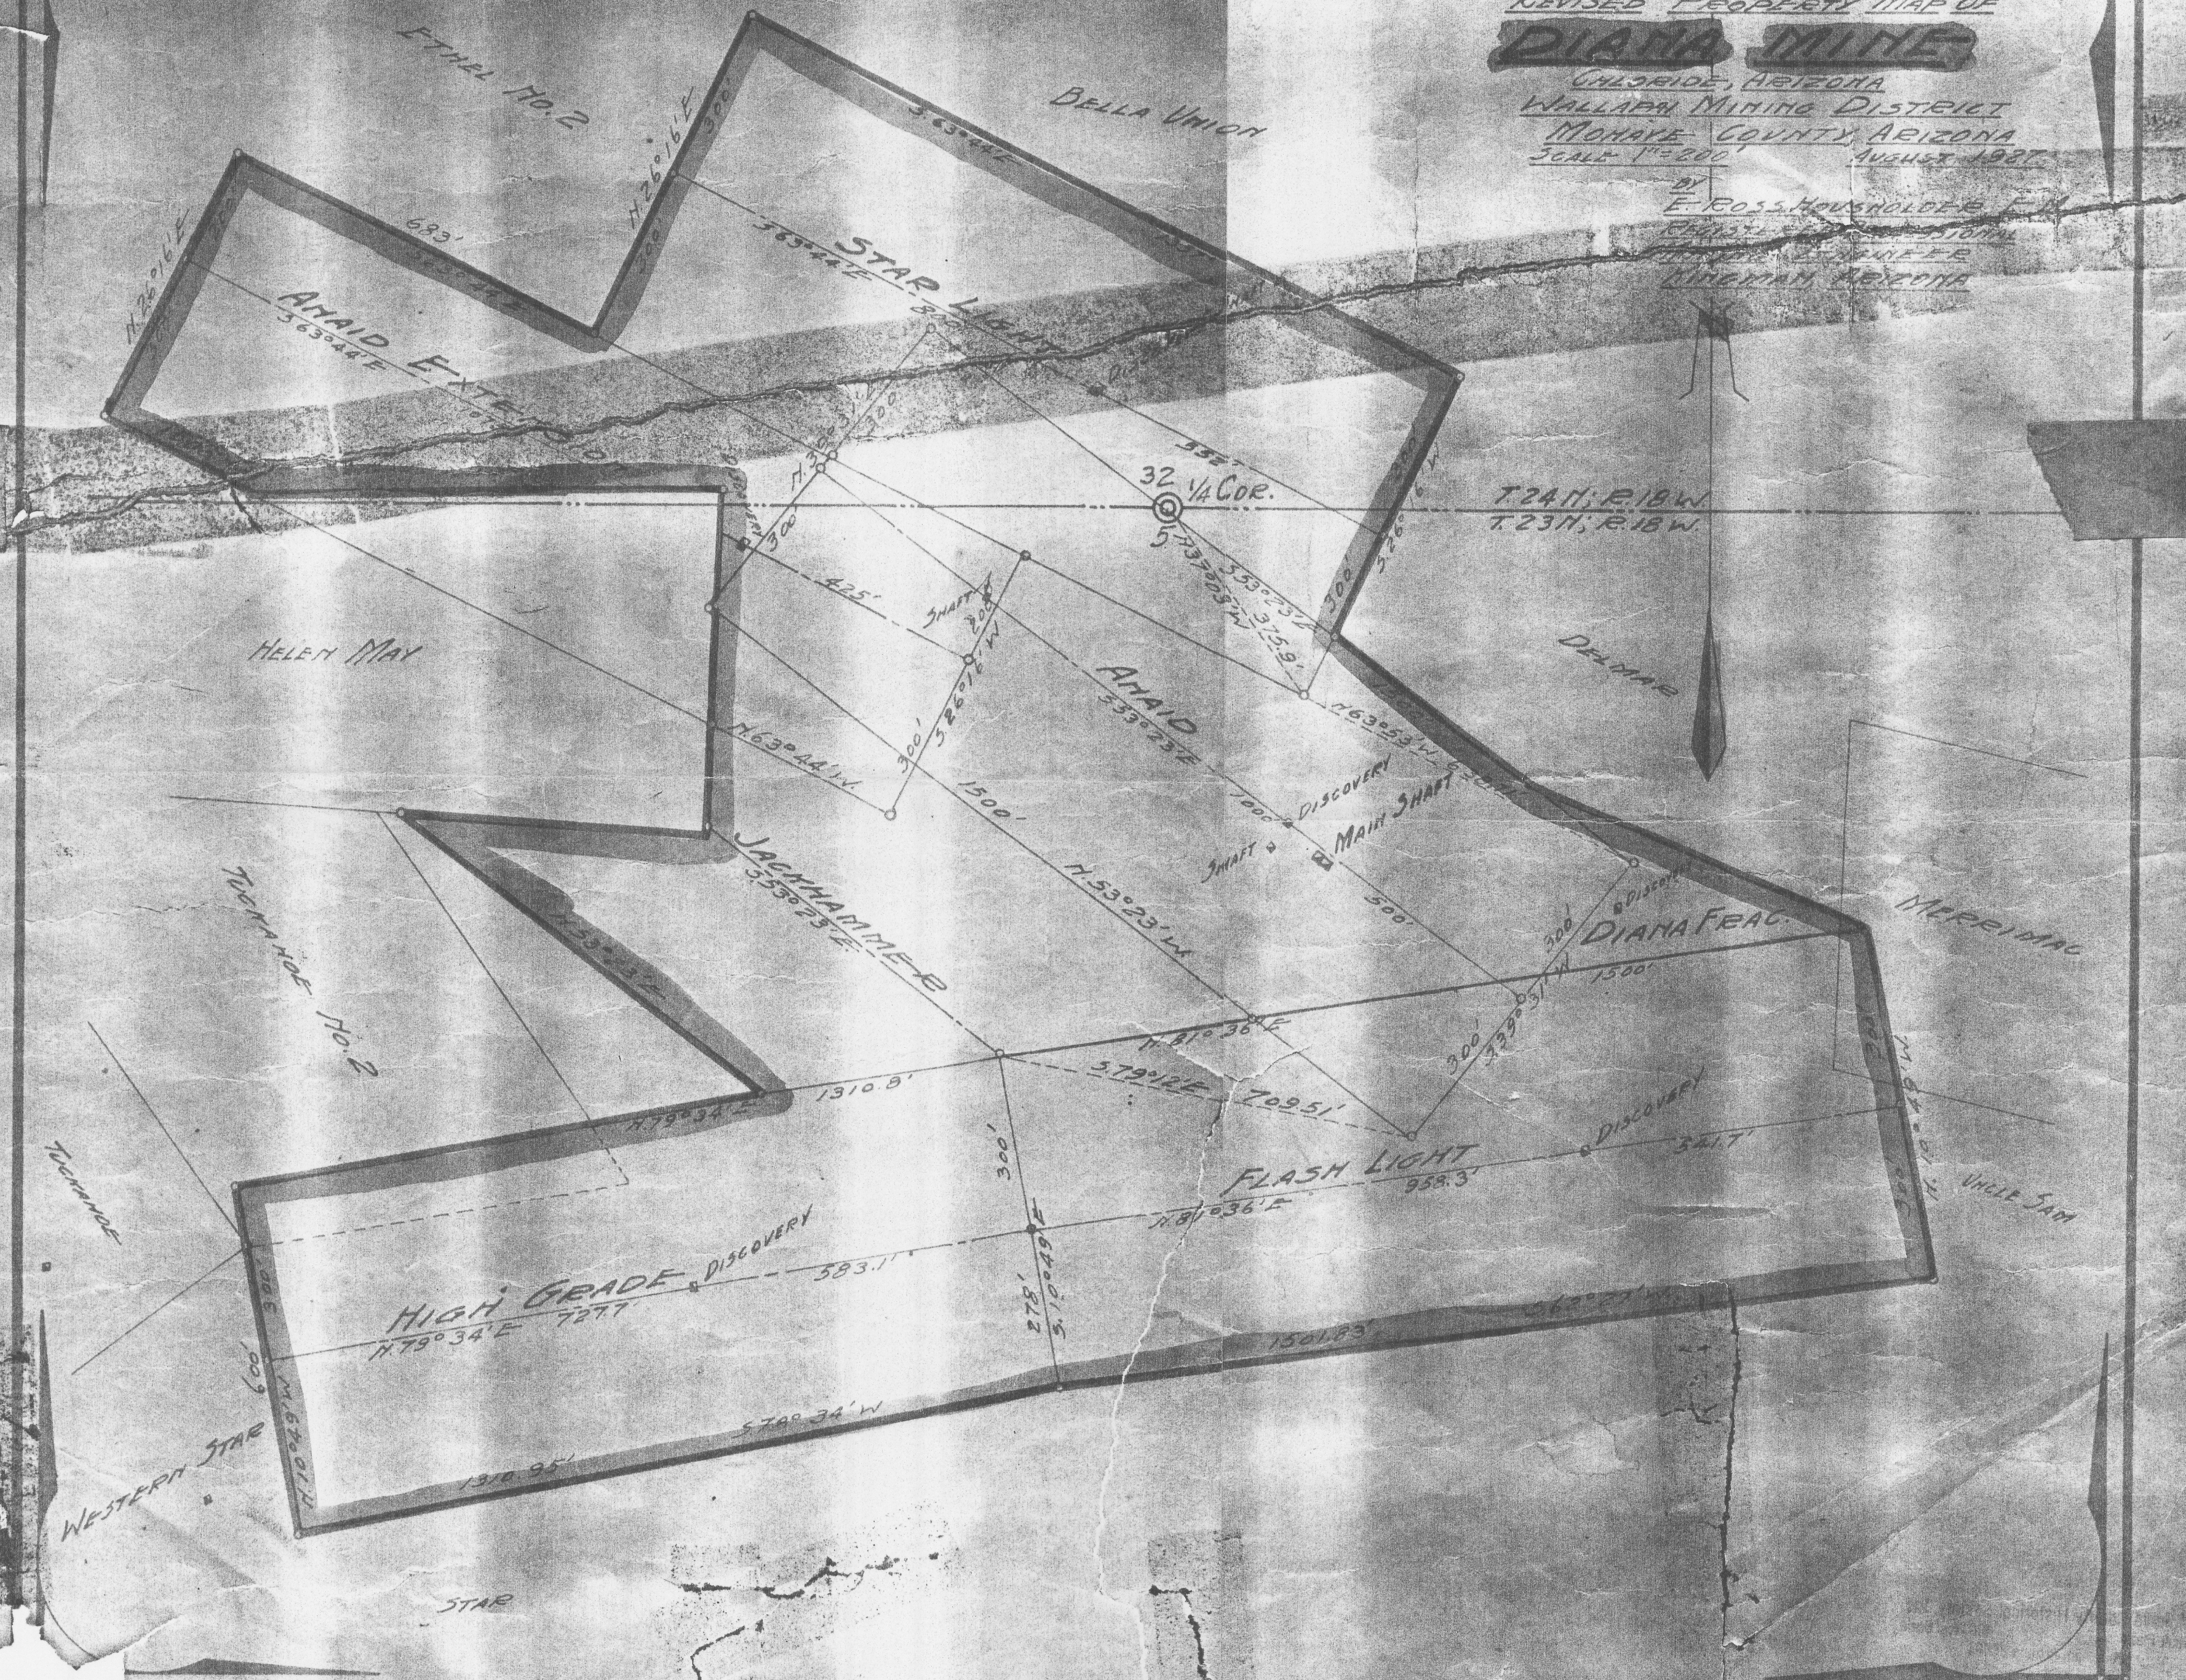

MOHAVE COUNTY
SOCIETY

REVISED PROPERTY MAP OF DIANA MINE

CHILDRIDE, ARIZONA
WALLAHA MINING DISTRICT
MOHAVE COUNTY, ARIZONA
SCALE 1"=200' AUGUST 1987

BY
E. BOSS, HOUSEHOLDER, F.M.
REGISTERED PROFESSIONAL
MINING ENGINEER
WINGHAM, ARIZONA