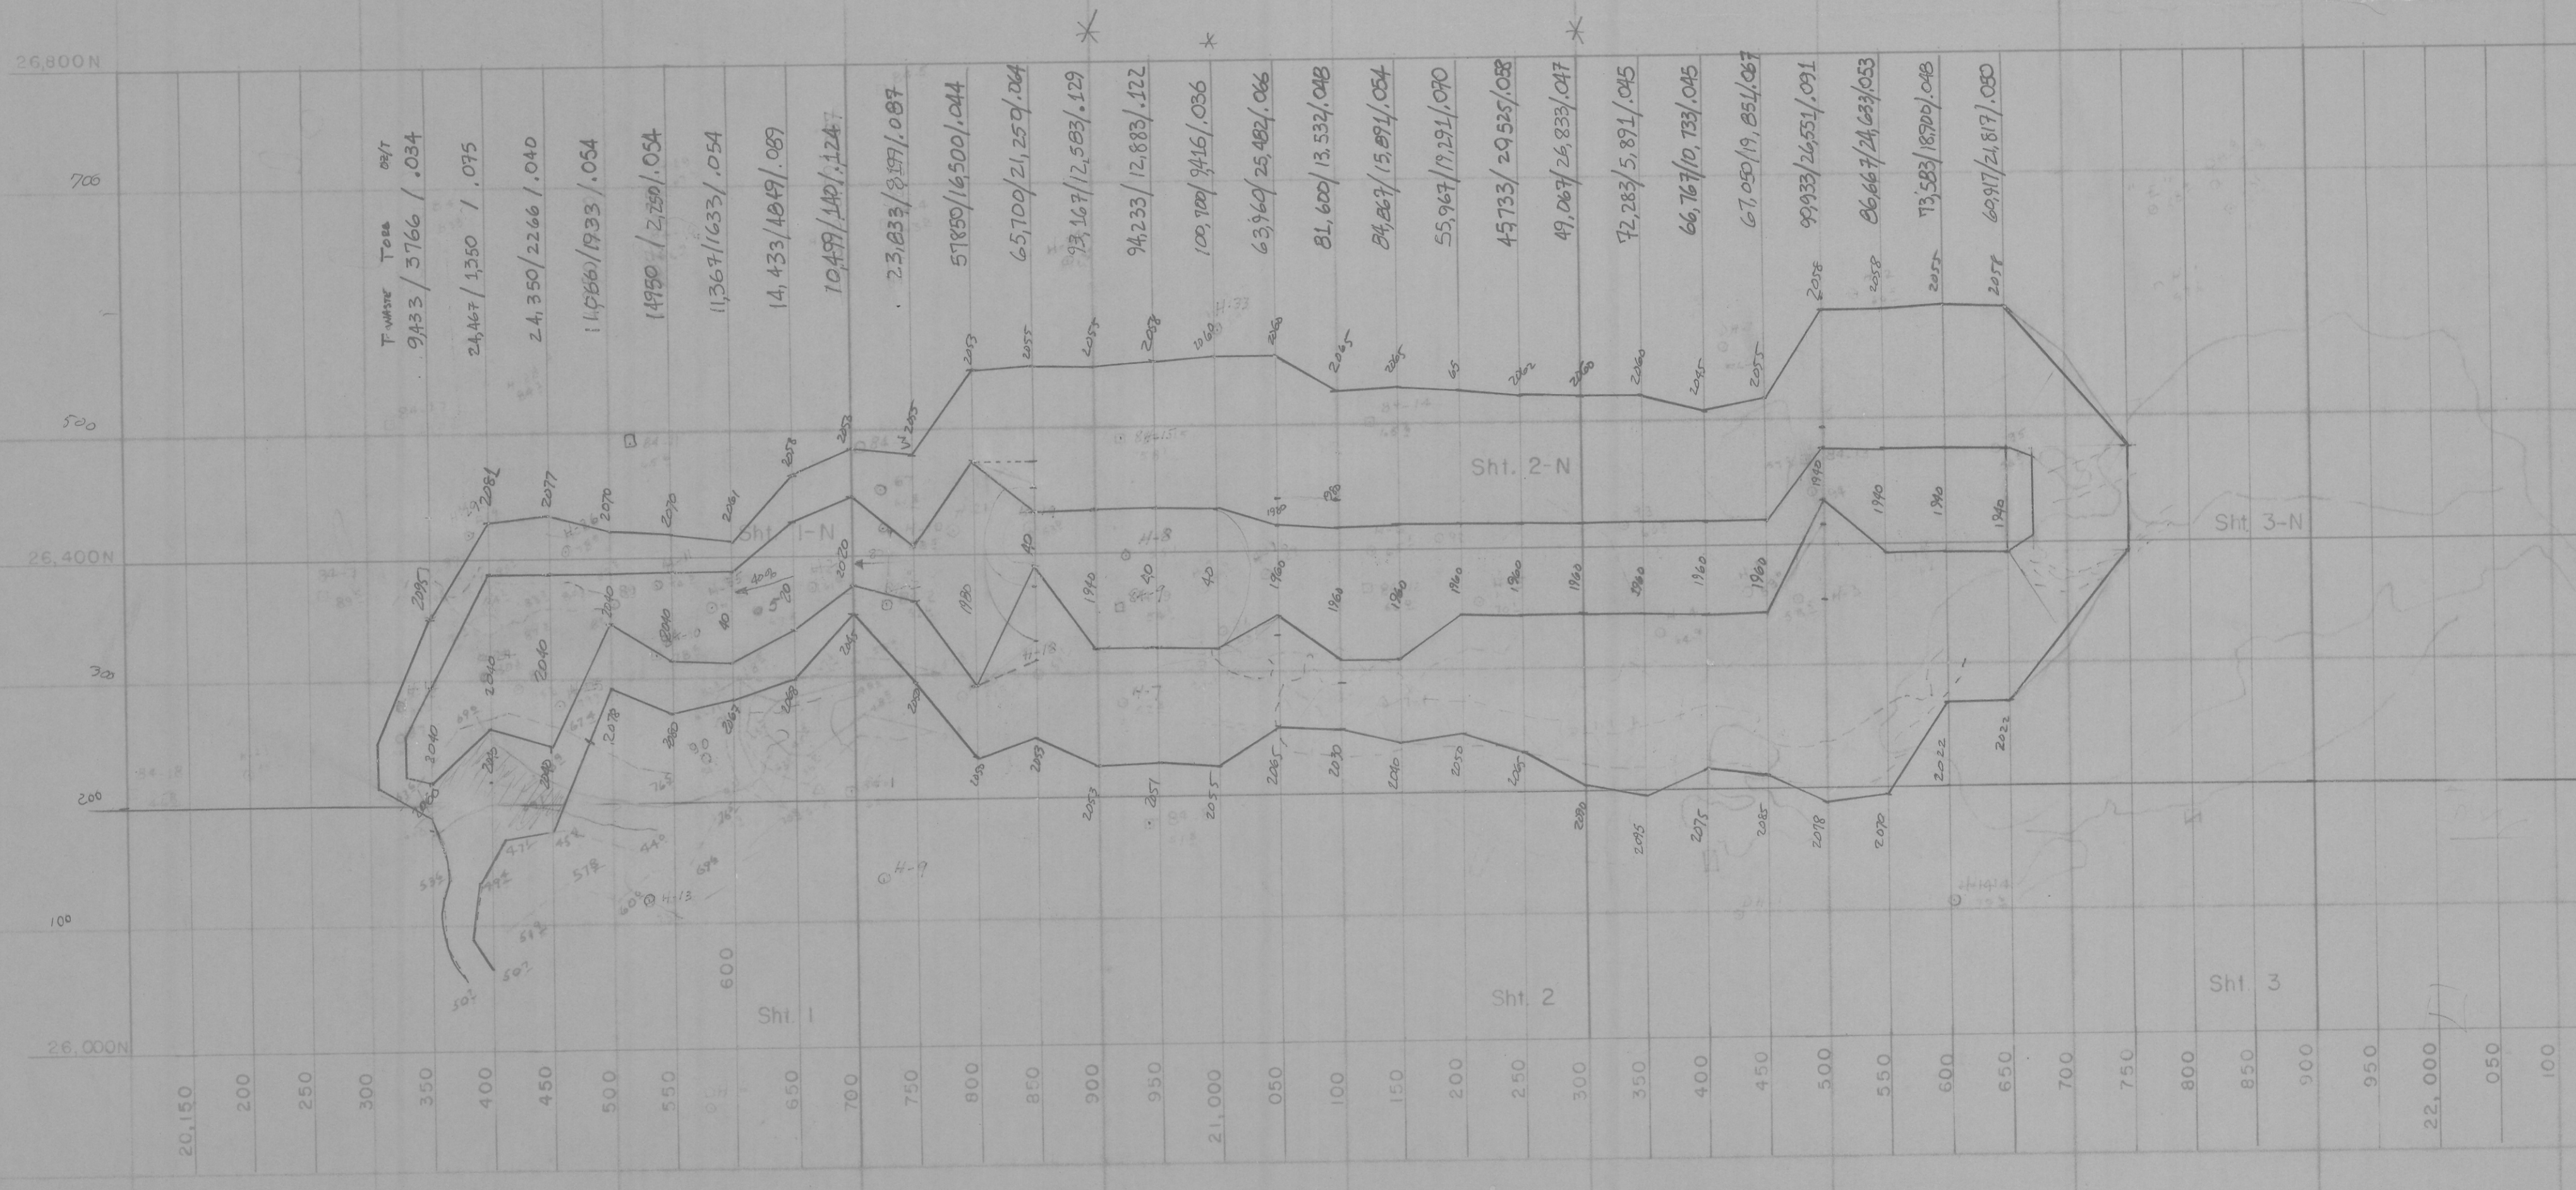

1960 T w/e/ev

A. F. BUDGE (MINING), Ltd
 VULTURE MINE PROJECT
 COMPOSITE DRILL HOLE MAP
 & INDEX OF CROSS SECTIONS