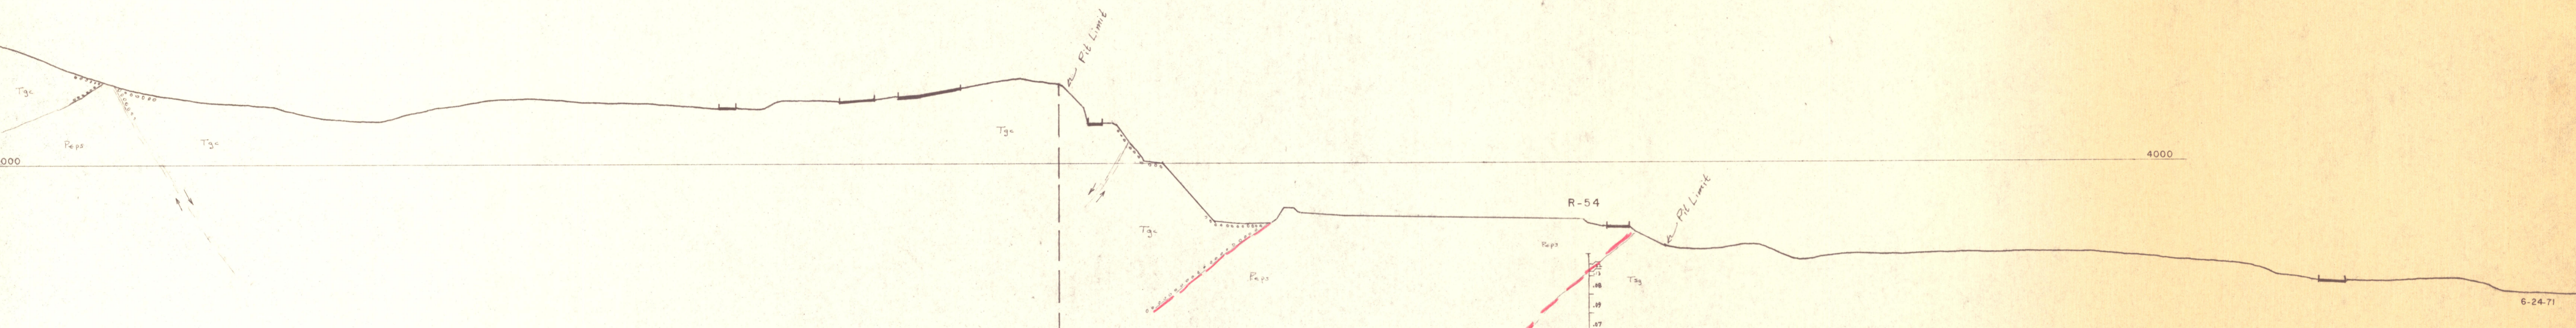

2500 E

3000 E

3500 E

4000 E

4500 E

5000 E

R-54

Inspiration  
Ranchers

R-54 Pit Limit

R-54 Pit Limit

<b>BLUEBIRD MINE</b>		
SCALE: 1" = 100'	APPROVED BY:	DRAWN BY: S. C. P.
DATE: August 1971		REVISED
<b>VERTICAL CROSS SECTION</b>		DRAWING NUMBER
1200 S		